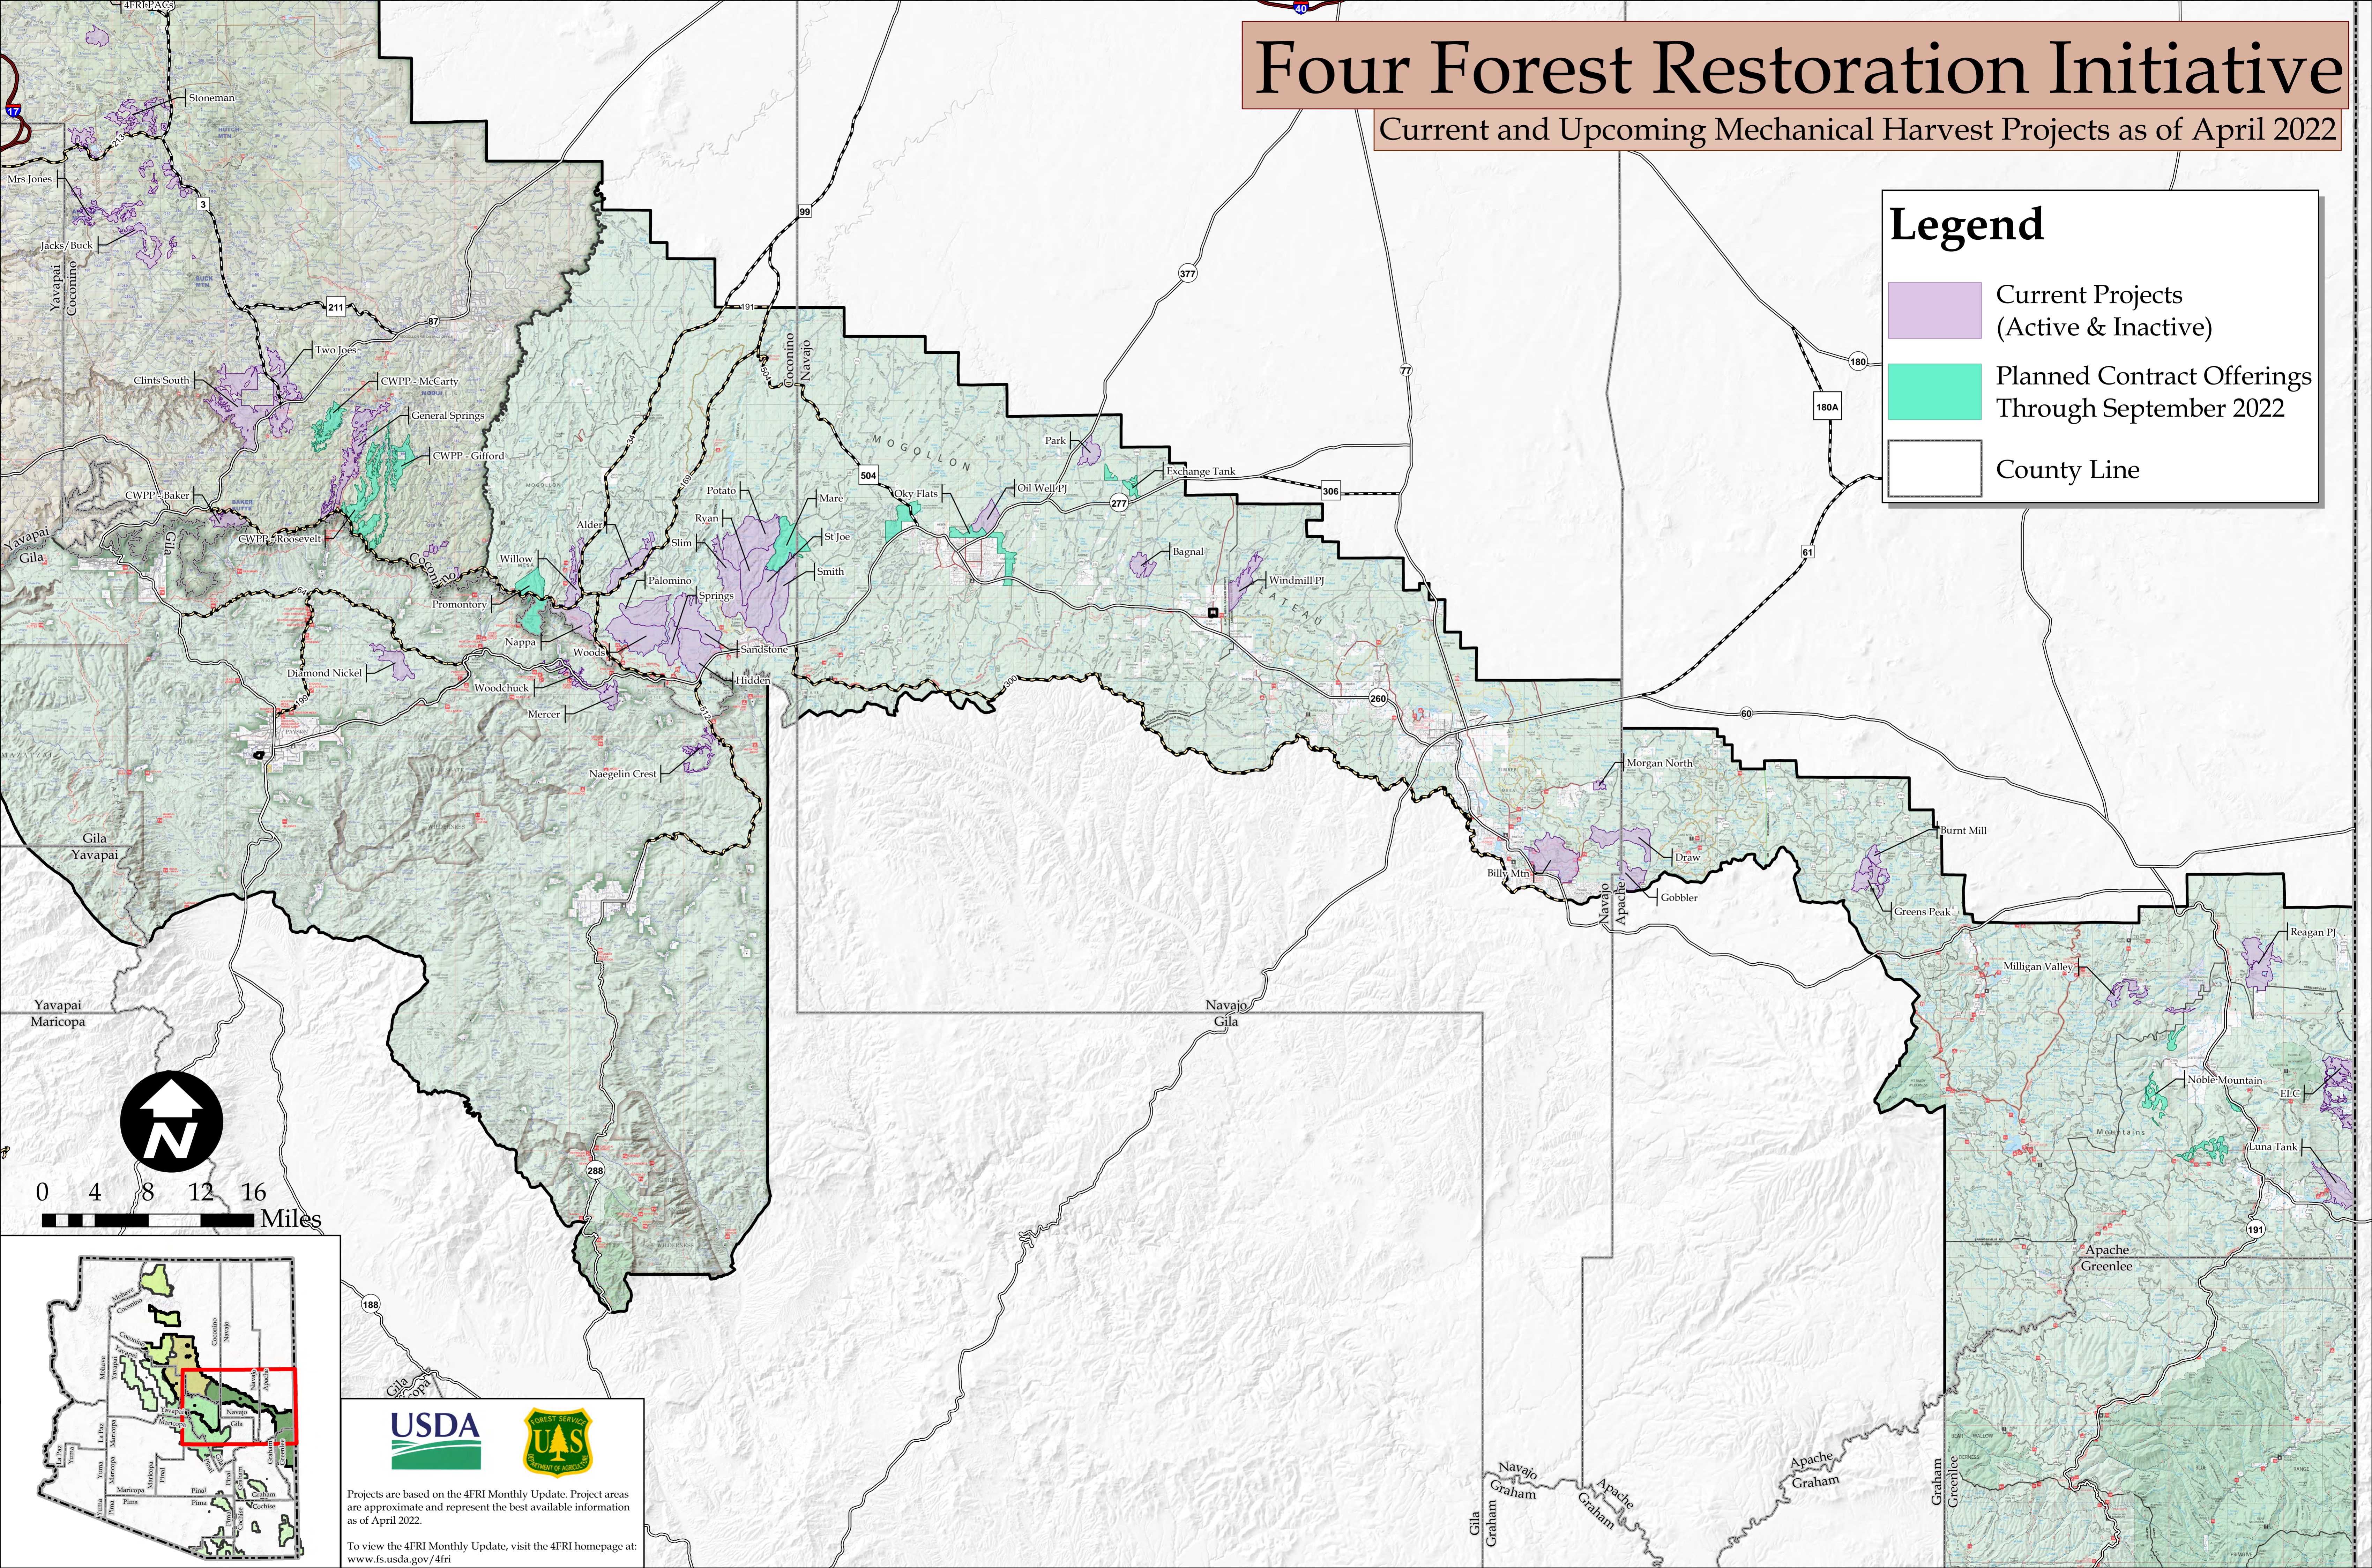

Four Forest Restoration Initiative

Current and Upcoming Mechanical Harvest Projects as of April 2022

Legend

-  Current Projects (Active & Inactive)
-  Planned Contract Offerings Through September 2022
-  County Line

Projects are based on the 4FRI Monthly Update. Project areas are approximate and represent the best available information as of April 2022.

To view the 4FRI Monthly Update, visit the 4FRI homepage at: www.fs.usda.gov/4fri