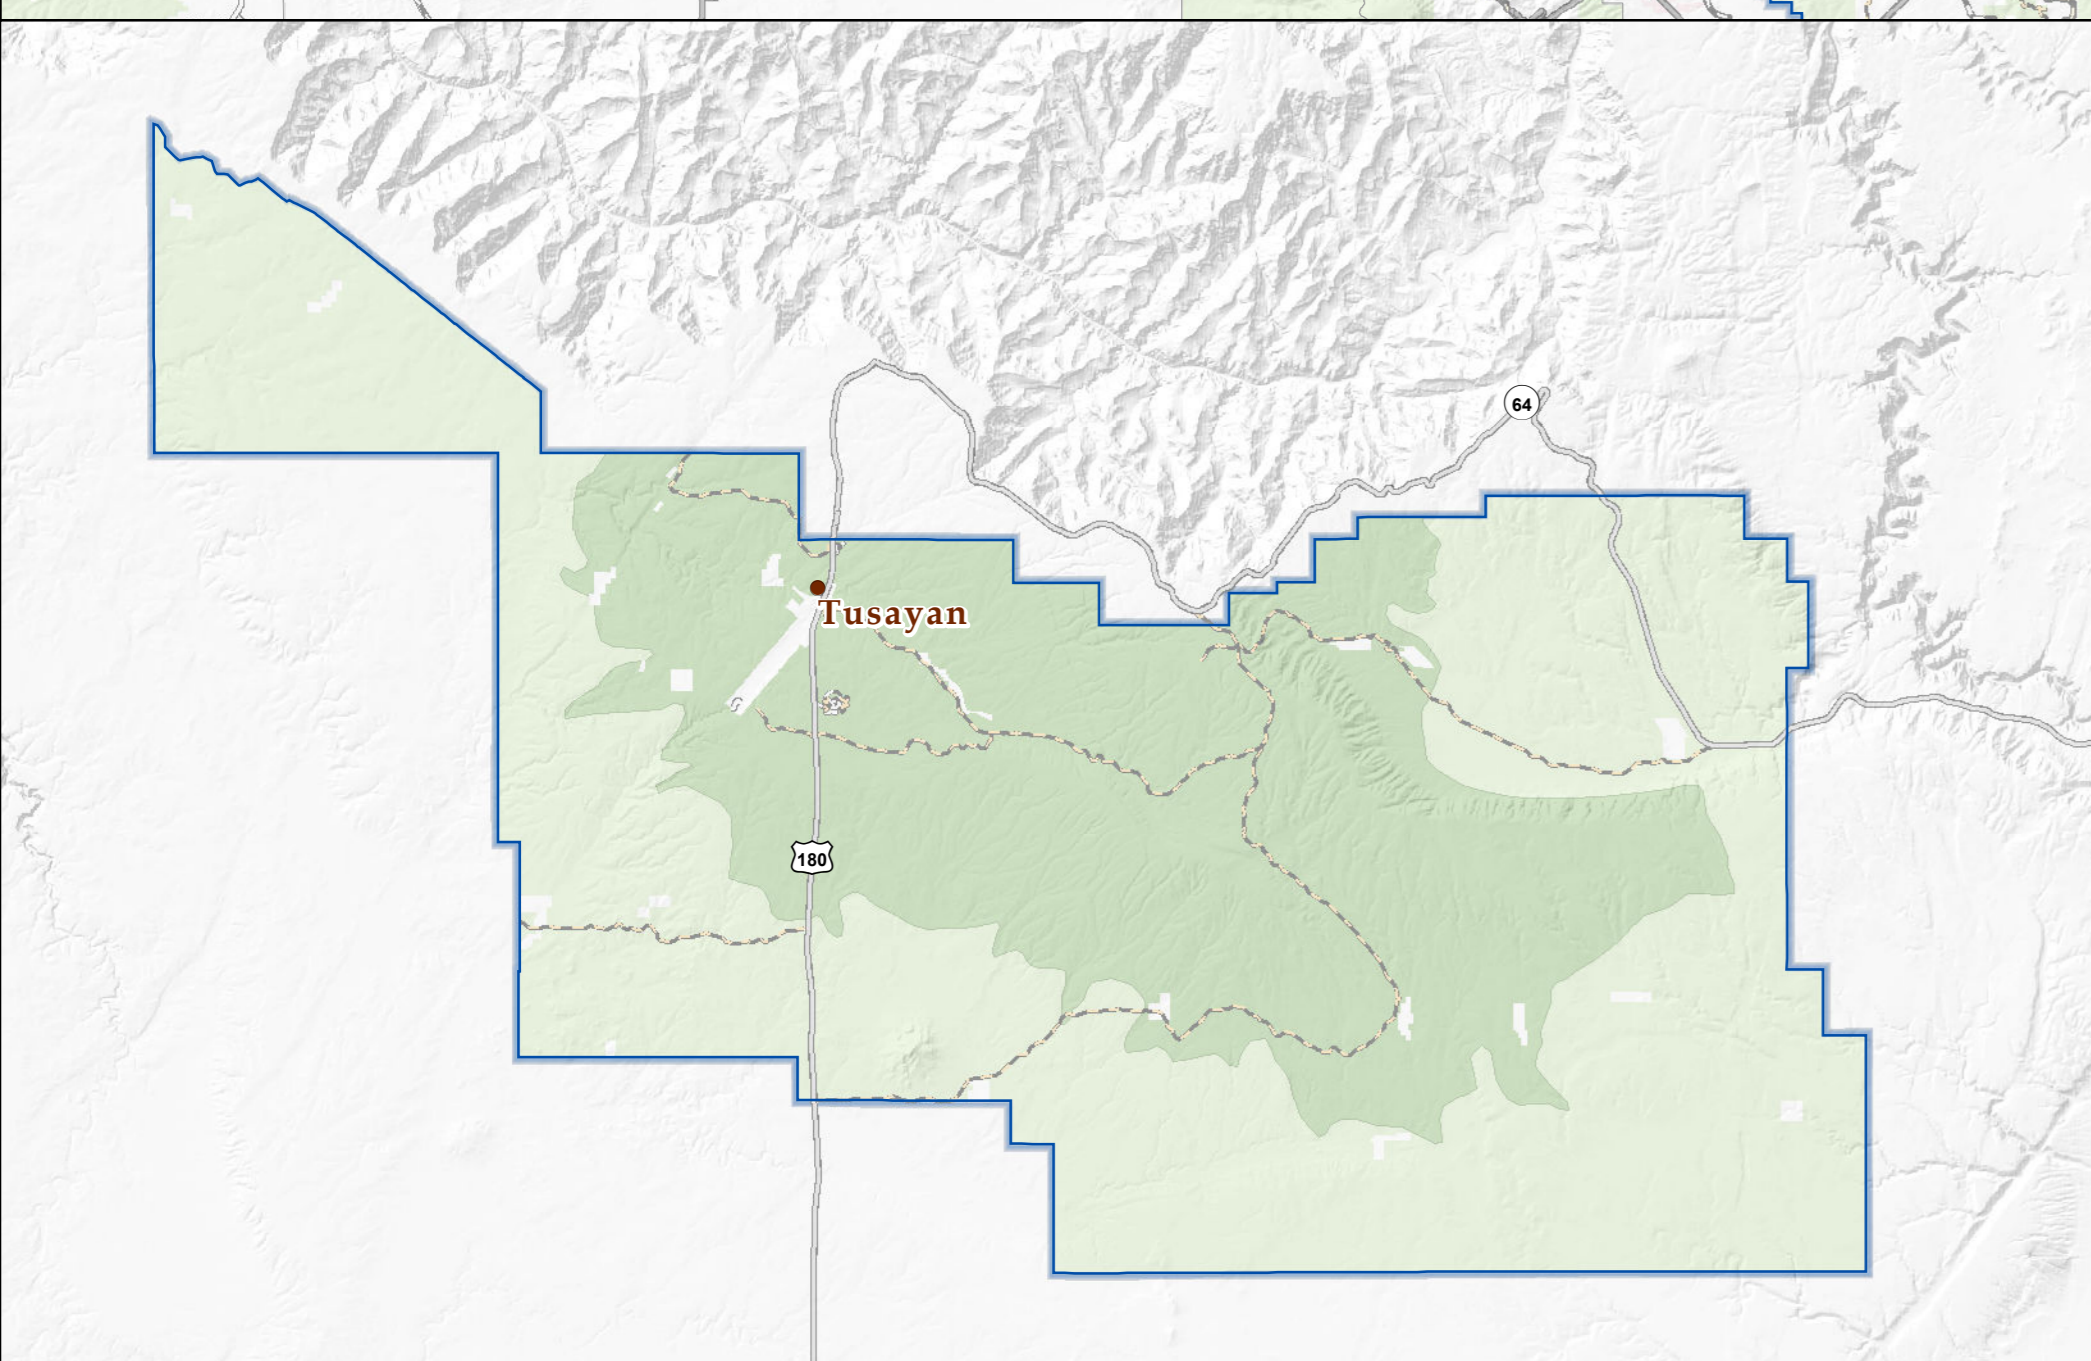

- Four Forest Restoration Initiative - Initiative Area
- Current Projects (Active & Inactive)
- Planned Offerings Fiscal Year 2023
- General Ponderosa Pine Extent

This product is reproduced from geospatial information prepared by the USDA Forest Service. Geospatial information and GIS product accuracy may vary. Using GIS products for purposes other than those for which they were created may yield inaccurate or misleading results. The USDA Forest Service reserves the right to correct, update, modify or replace GIS products without notification.