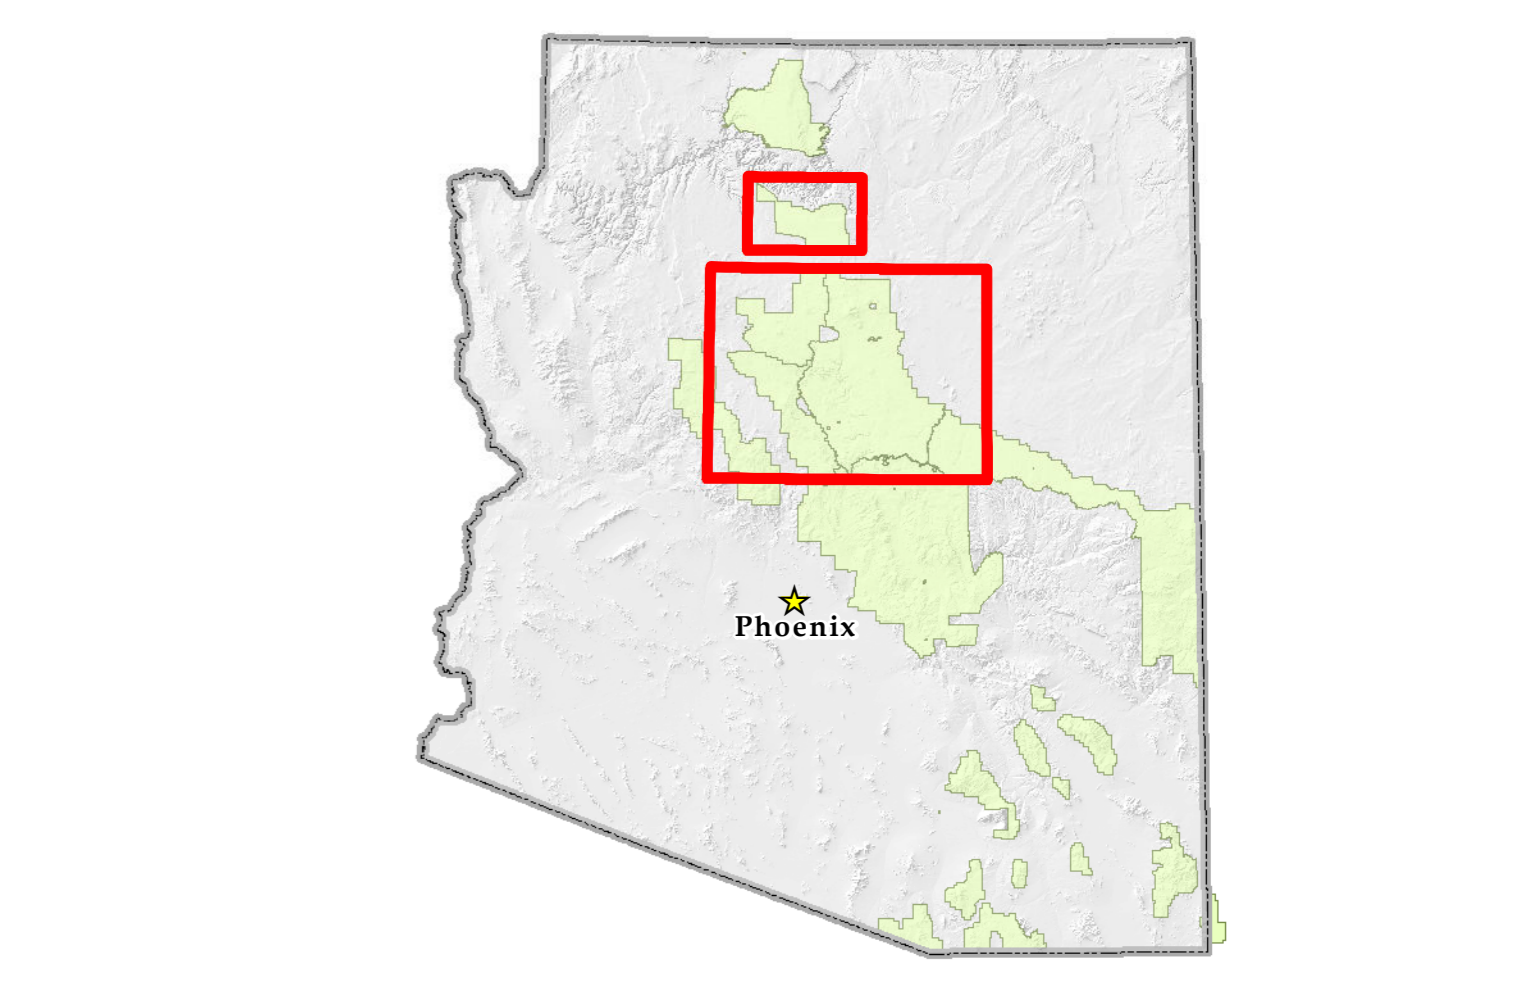

- Four Forest Restoration Initiative - Initiative Area
- Current Projects (Active & Inactive)
- Planned Offerings Fiscal Year 2023
- General Ponderosa Pine Extent

This product is reproduced from geospatial information prepared by the USDA Forest Service. Geospatial information and GIS product accuracy may vary. Using GIS products for purposes other than those for which they were created may yield inaccurate or misleading results. The USDA Forest Service reserves the right to correct, update, modify or replace GIS products without notification.