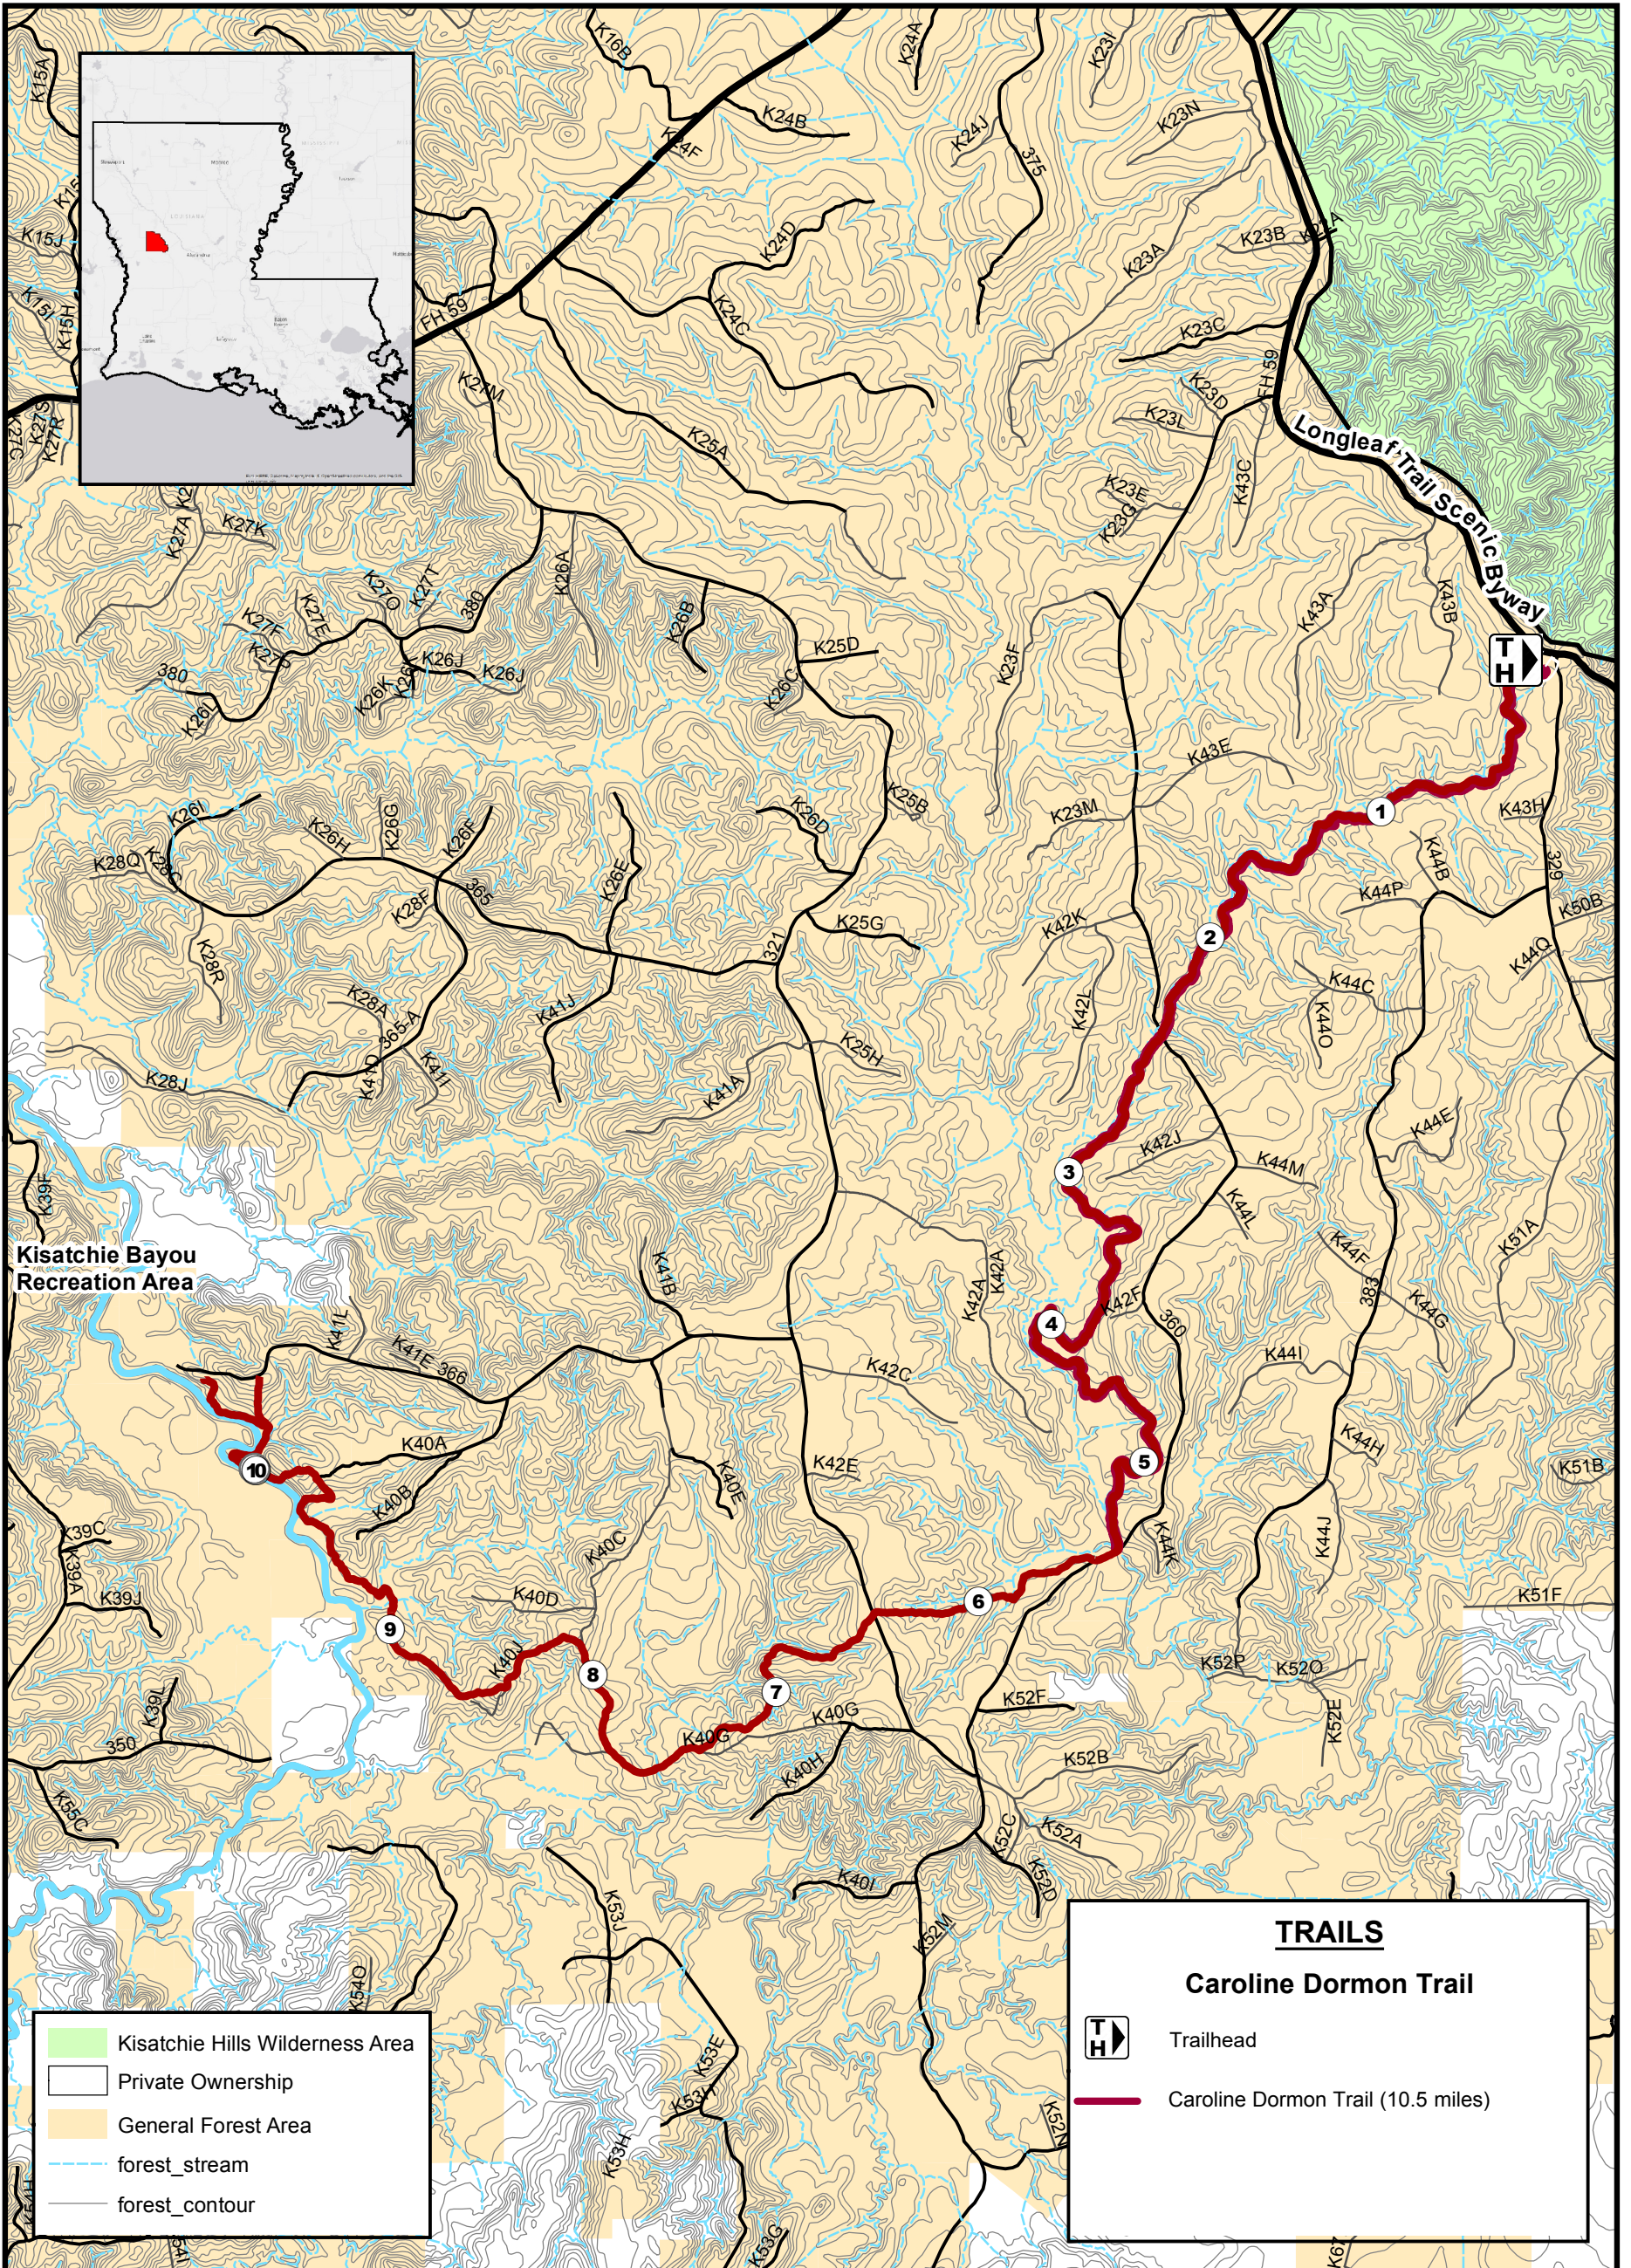

Caroline Dormon Trail (10.5 miles)

Kisatchie National Forest
Kisatchie Ranger District
 229 Dogwood Park Road, Provençal, LA 71468
 (318) 472-1840