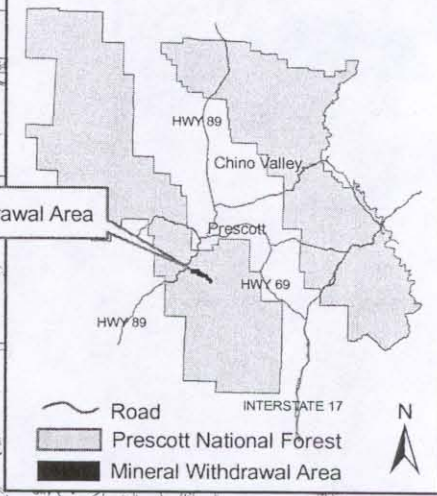

LOCATOR MAP

HASSAYAMPA RIVER CORRIDOR
MINERAL WITHDRAWAL AREA

Bradshaw Ranger District
Prescott National Forest

-  WITHDRAWAL AREA
-  PRIVATE LAND

S Stone
September 2003