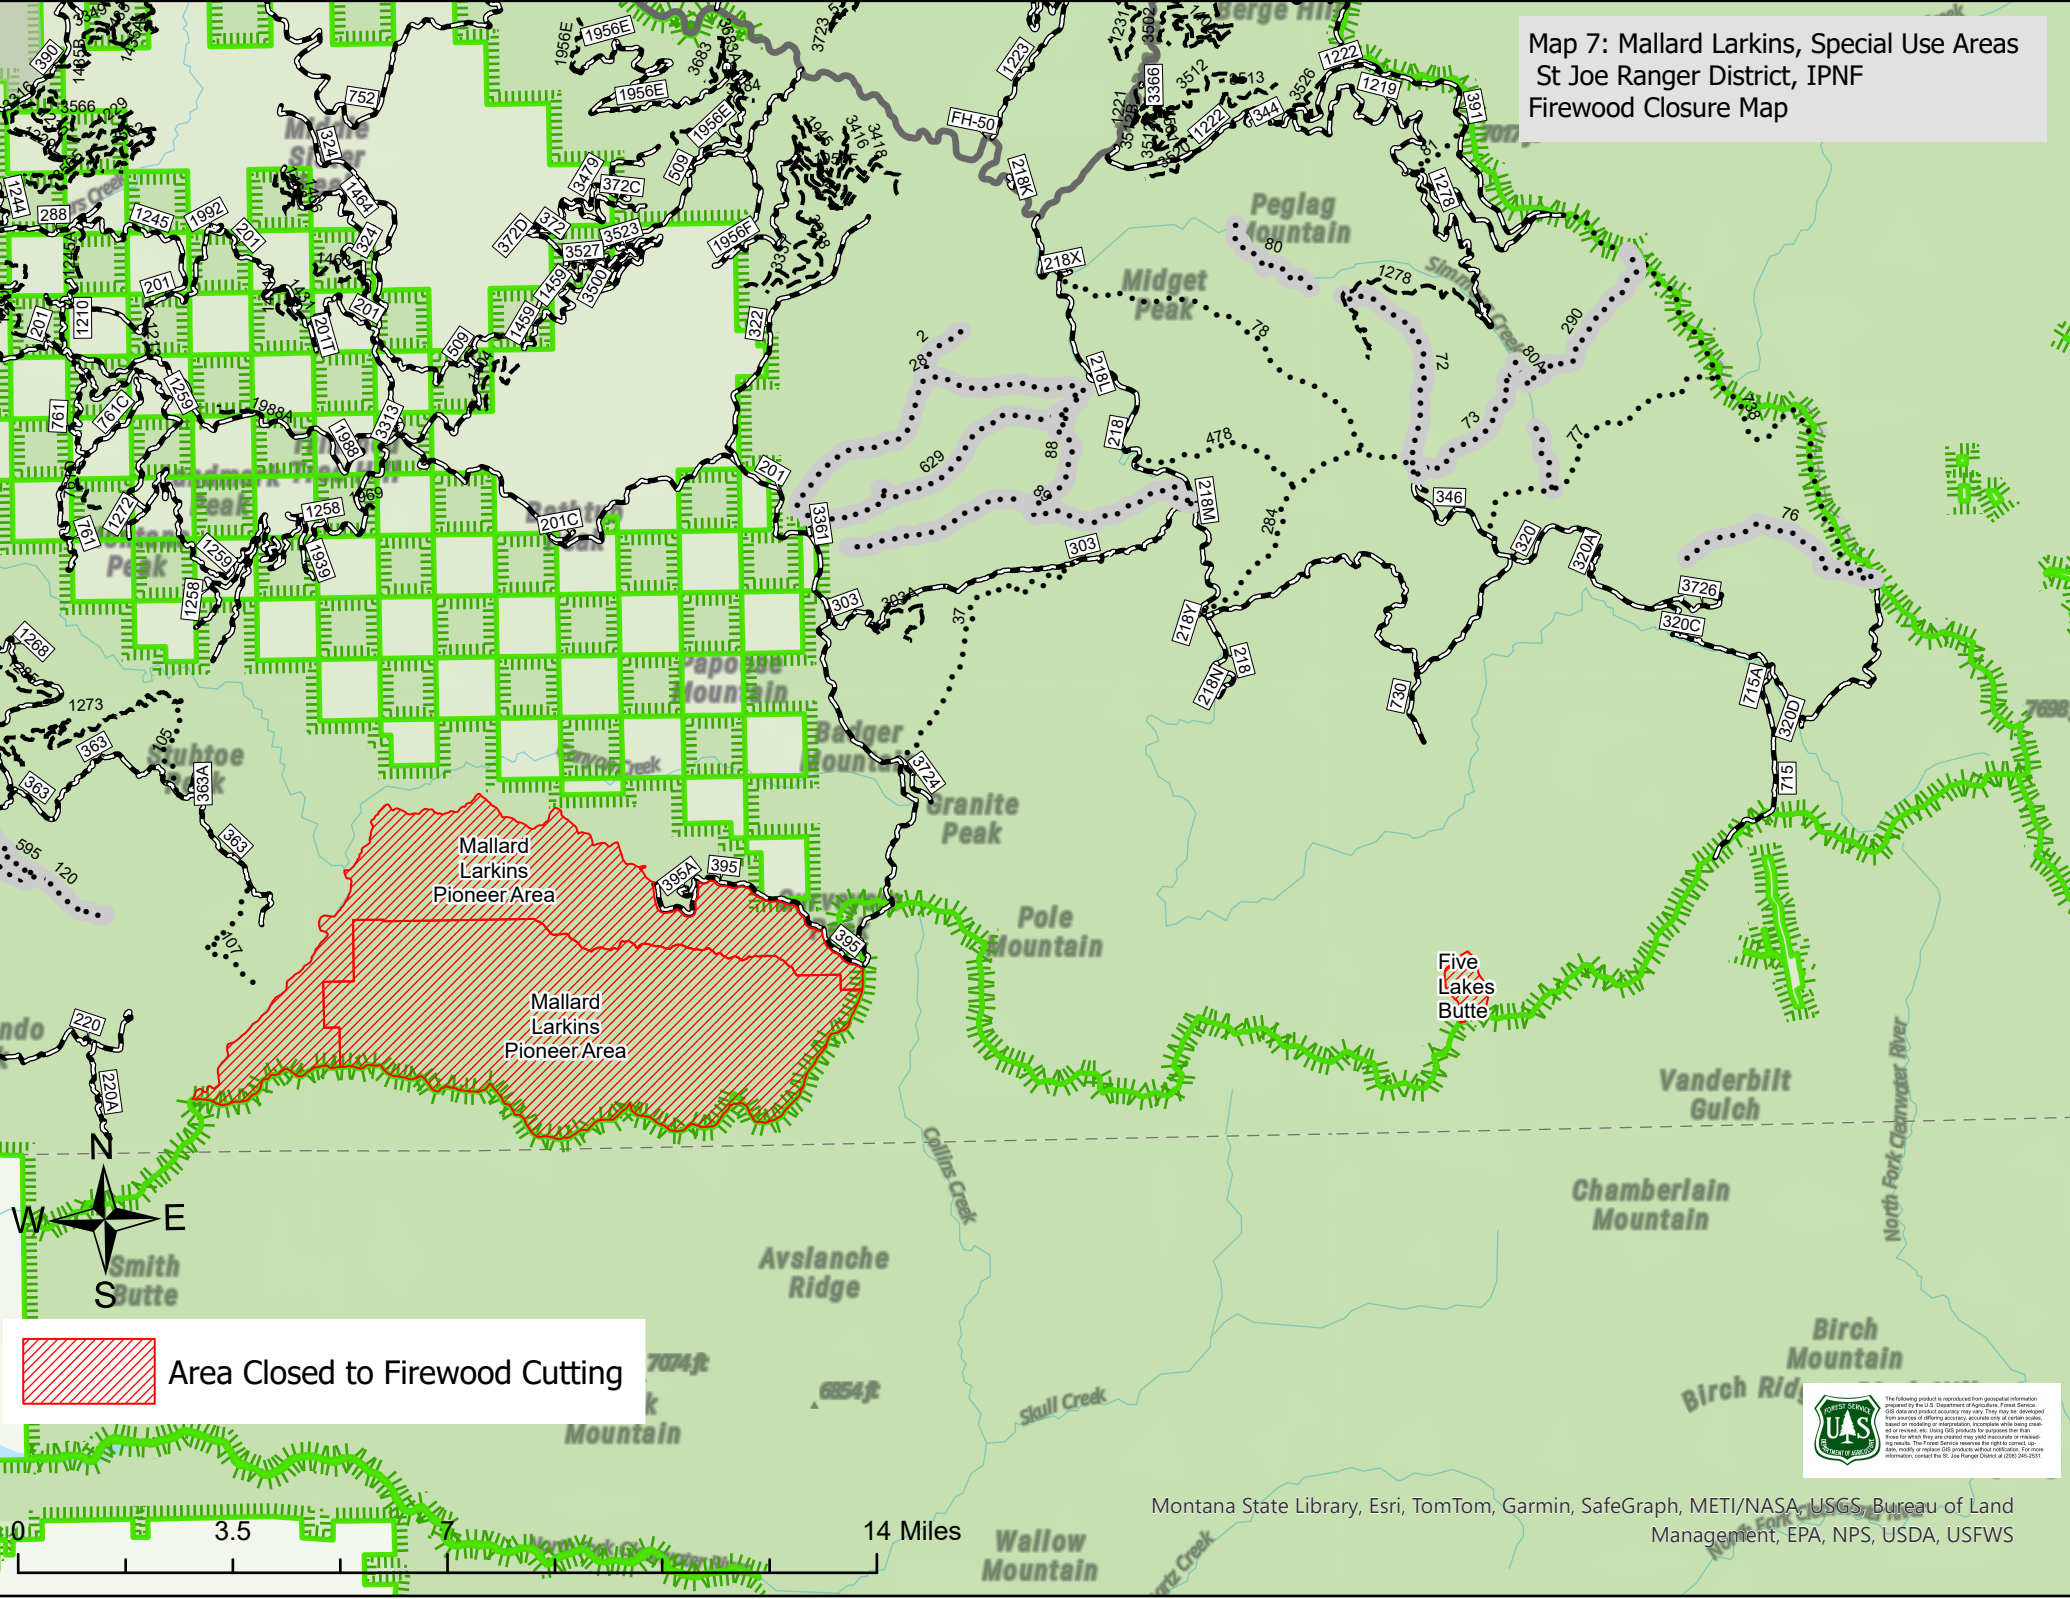

Firewood Closures

St Joe Ranger District, Idaho Panhandle National Forests

- Area Closed to Firewood Cutting
- Active Timber Sale Area - Usa Caution- CB Recommended

The following product is reproduced from geospatial information prepared by the U.S. Department of Agriculture, Forest Service. GIS data and product accuracy may vary. They may be developed from sources of differing accuracy, accurate only at certain scales, based on modeling or interpretation, incomplete while being created or revised, etc. Using GIS products for purposes other than those for which they are created may yield inaccurate or misleading results. The Forest Service reserves the right to correct, update, modify or replace GIS products without notification. For more information, contact the St. Joe Ranger District at (208) 245-2531.

Map 1: Lindstrom Peak GNA
St Joe Ranger District, IPNF
Firewood Closure Map

 Area Closed to Firewood Cutting

 Active Timber Sale Area - Use Caution - CB Recommended

 The following product is reproduced from geospatial information prepared by the U.S. Department of Agriculture, Forest Service. GIS data and product accuracy may vary. This may be developed from non-real-time data, and accuracy is not guaranteed. Use of this product is for informational purposes only. For more information, contact the U.S. Forest Service at (505) 246-2201.

 Area Closed to Firewood Cutting

 Active Timber Sale Area - Use Caution - CB Recommended

Map 6: Halfway Malin
 St Joe Ranger District, IPNF
 Firewood Closure Map
 Bird Creek to Eagle Creek

 Area Closed to Firewood Cutting

 Active Timber Sale Area - Use Caution - CB Recommended

Map 7: Mallard Larkins, Special Use Areas
 St Joe Ranger District, IPNF
 Firewood Closure Map

 Area Closed to Firewood Cutting