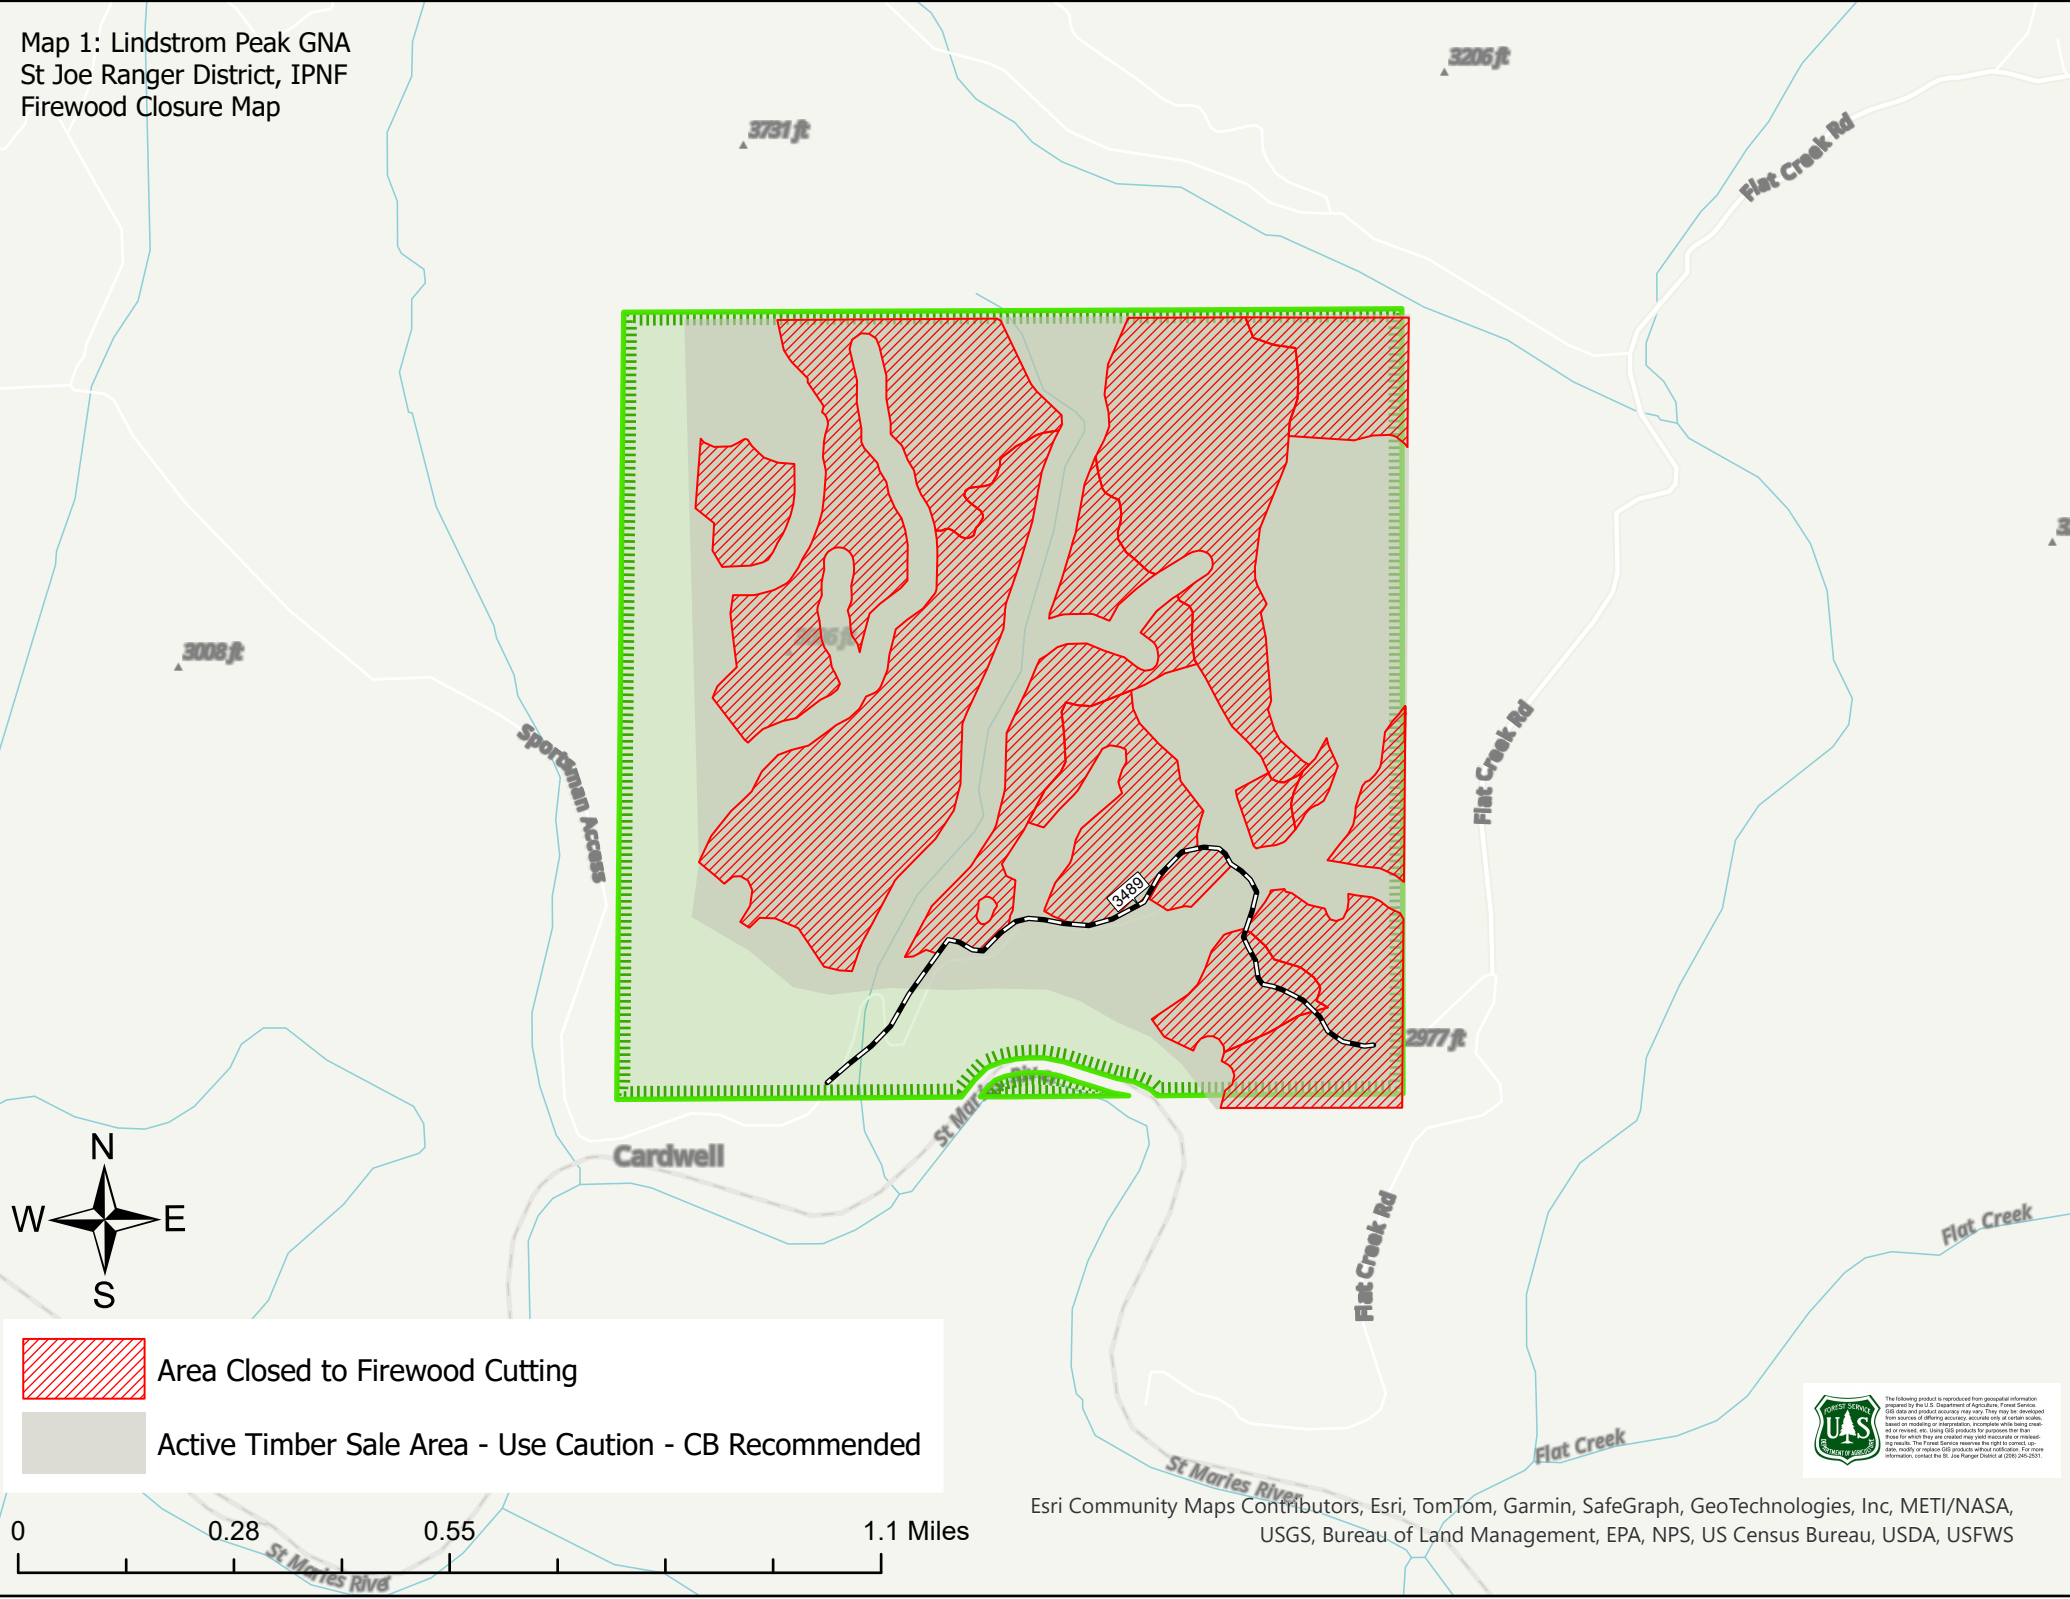

Firewood Closures

St Joe Ranger District, Idaho Panhandle National Forests

- Area Closed to Firewood Cutting
- Active Timber Sale Area - Usa Caution- CB Recommended

The following product is reproduced from geospatial information prepared by the U.S. Department of Agriculture, Forest Service. GIS data and product accuracy may vary. They may be developed from sources of differing accuracy, accurate only at certain scales, based on modeling or interpretation, incomplete while being created or revised, etc. Using GIS products for purposes other than those for which they are created may yield inaccurate or misleading results. The Forest Service reserves the right to correct, update, modify or replace GIS products without notification. For more information, contact the St. Joe Ranger District at (208) 245-2531.

Map 1: Lindstrom Peak GNA
St Joe Ranger District, IPNF
Firewood Closure Map

 Area Closed to Firewood Cutting

 Active Timber Sale Area - Use Caution - CB Recommended

 The following product is reproduced from geospatial information prepared by the U.S. Department of Agriculture, Forest Service. GIS data and product accuracy may vary. This may be developed from non-real-time data, and accuracy is not guaranteed. Use of this product is for informational purposes only. For more information, contact the U.S. Forest Service at (505) 246-2201.

 Area Closed to Firewood Cutting

 Active Timber Sale Area - Use Caution - CB Recommended

Map 6: Halfway Malin
 St Joe Ranger District, IPNF
 Firewood Closure Map
 Bird Creek to Eagle Creek

 Area Closed to Firewood Cutting

 Active Timber Sale Area - Use Caution - CB Recommended

Map 7: Mallard Larkins, Special Use Areas
 St Joe Ranger District, IPNF
 Firewood Closure Map

 Area Closed to Firewood Cutting