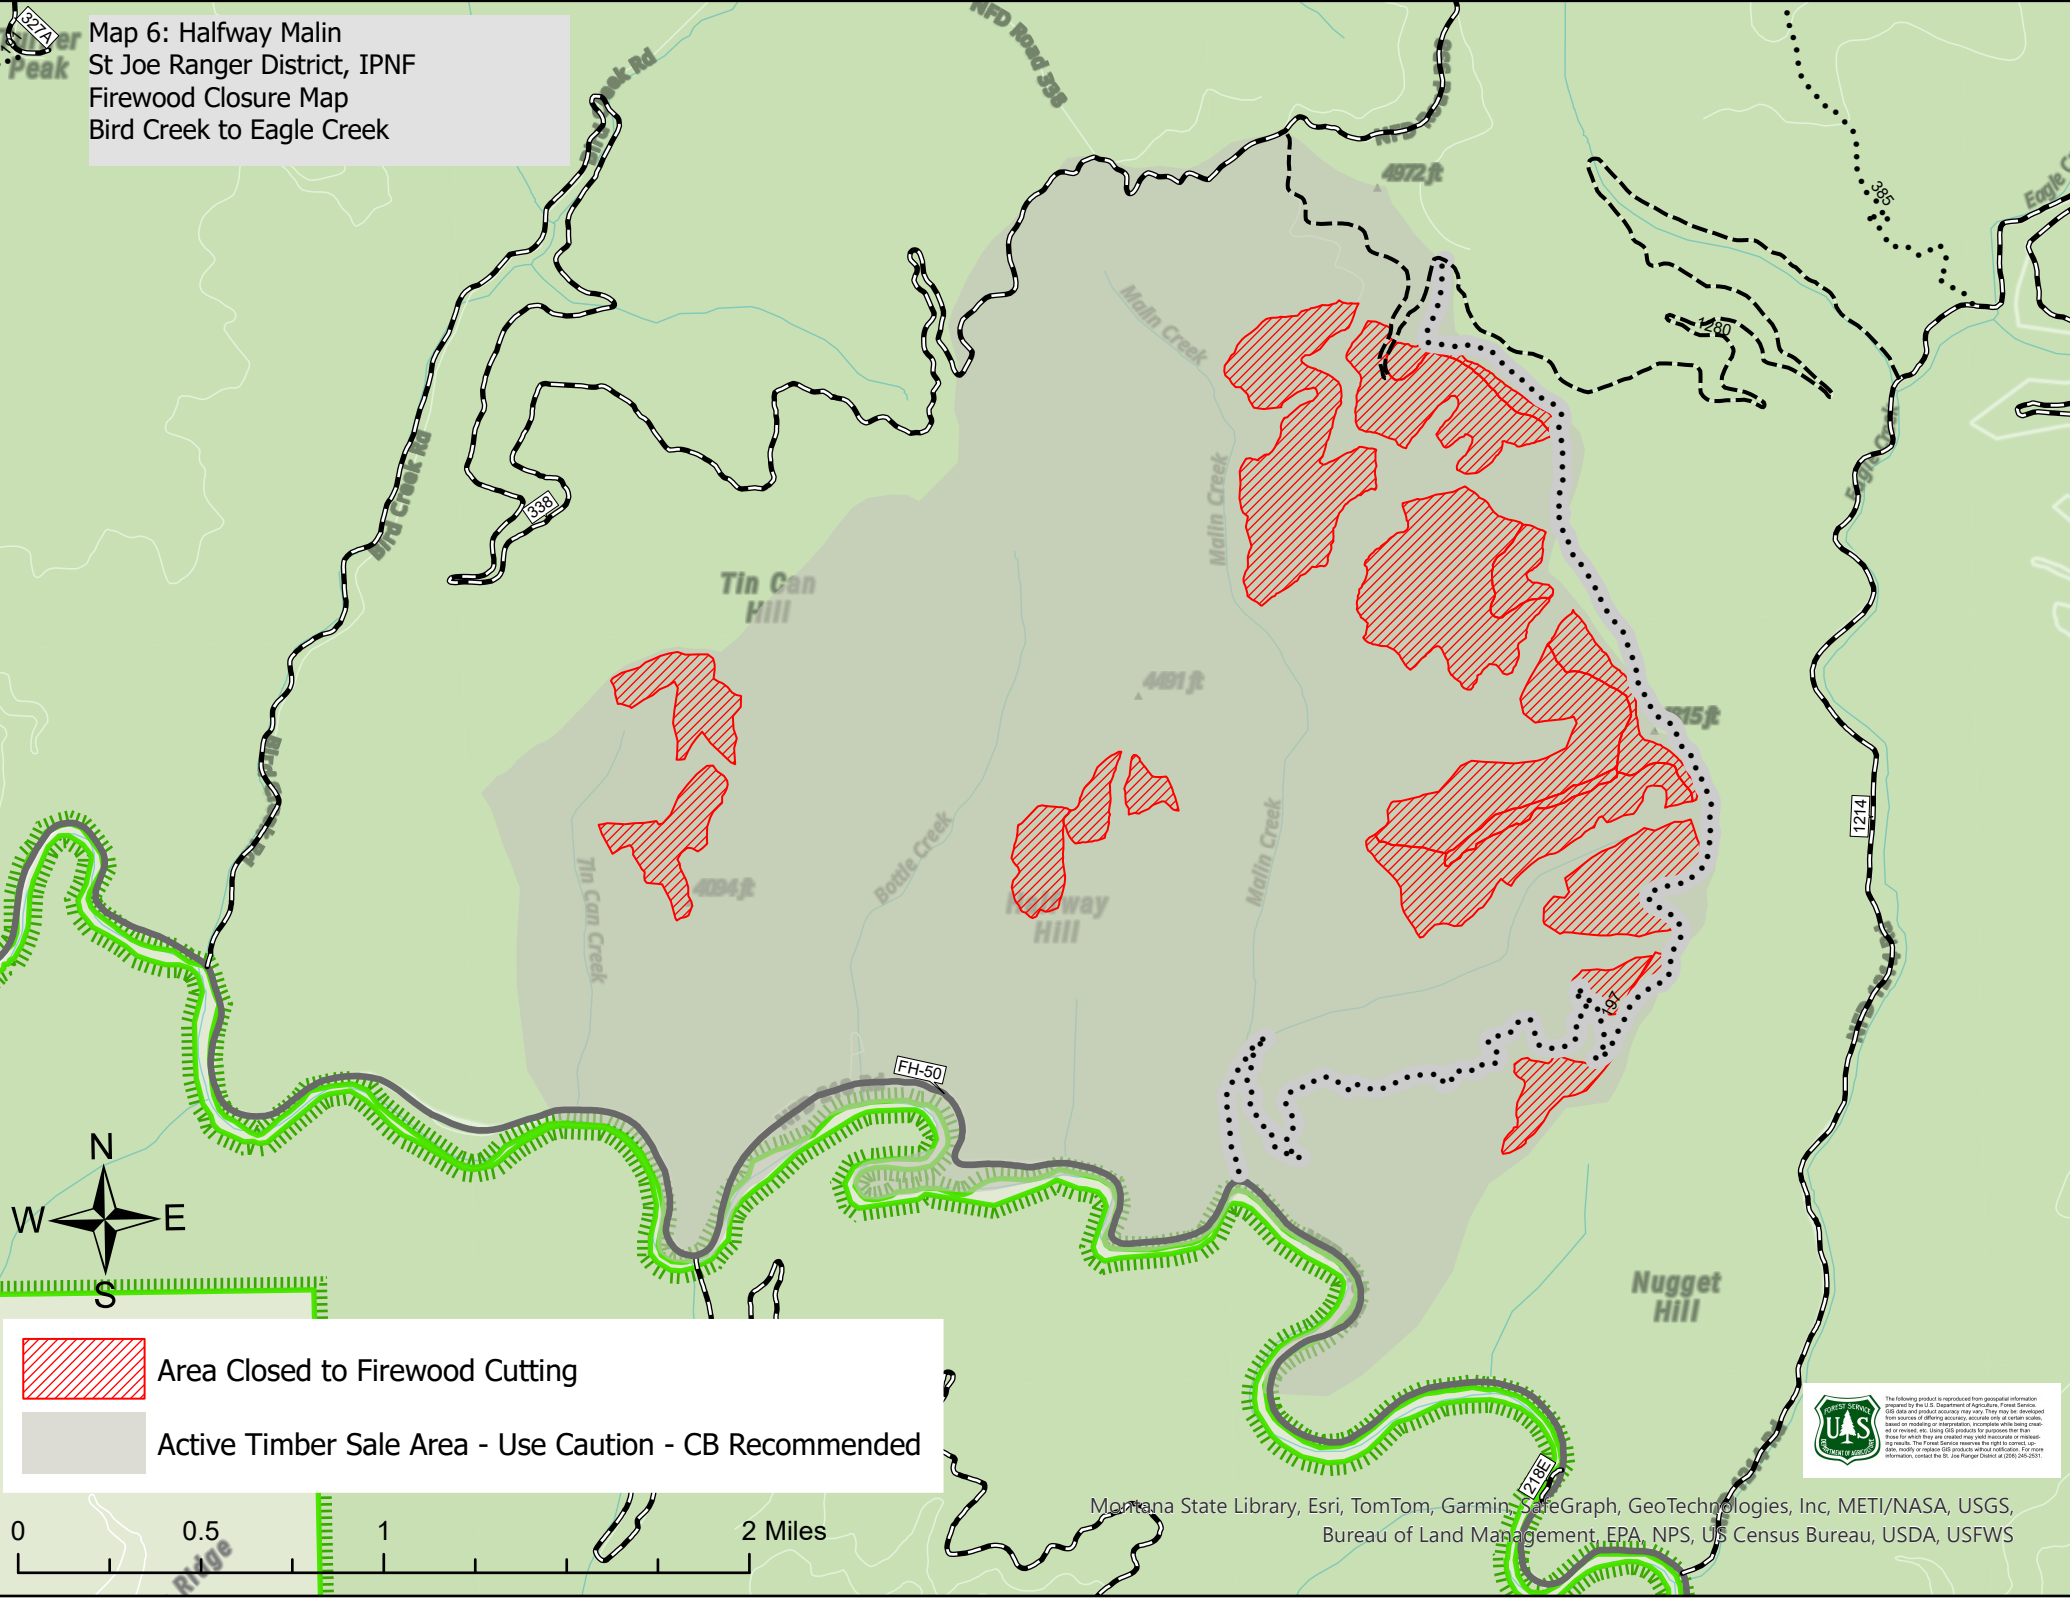

Firewood Closures

St Joe Ranger District, Idaho Panhandle National Forests

- Area Closed to Firewood Cutting
- Active Timber Sale Area - Usa Caution- CB Recommended

The following product is reproduced from geospatial information prepared by the U.S. Department of Agriculture, Forest Service. GIS data and product accuracy may vary. They may be developed from sources of differing accuracy, accurate only at certain scales, based on modeling or interpretation, incomplete while being created or revised, etc. Using GIS products for purposes other than those for which they are created may yield inaccurate or misleading results. The Forest Service reserves the right to correct, update, modify or replace GIS products without notification. For more information, contact the St. Joe Ranger District at (208) 245-2531.

Map 1: Lindstrom Peak GNA
St Joe Ranger District, IPNF
Firewood Closure Map

 Area Closed to Firewood Cutting

 Active Timber Sale Area - Use Caution - CB Recommended

 The following product is reproduced from geospatial information prepared by the U.S. Department of Agriculture, Forest Service. GIS data and product accuracy may vary. This may be developed from non-real-time data, and accuracy is not guaranteed. Use of this product is for informational purposes only. For more information, contact the U.S. Forest Service at (505) 246-2201.

Esri Community Maps Contributors, Esri, TomTom, Garmin, SafeGraph, GeoTechnologies, Inc, METI/NASA, USGS, Bureau of Land Management, EPA, NPS, US Census Bureau, USDA, USFWS

Map 4: Hobo Cedar Grove, Research Natural Areas
 St Joe Ranger District, IPNF
 Firewood Closure Map

 Area Closed to Firewood Cutting

 Active Timber Sale Area - Use Caution - CB Recommended

Map 6: Halfway Malin
 St Joe Ranger District, IPNF
 Firewood Closure Map
 Bird Creek to Eagle Creek

 Area Closed to Firewood Cutting