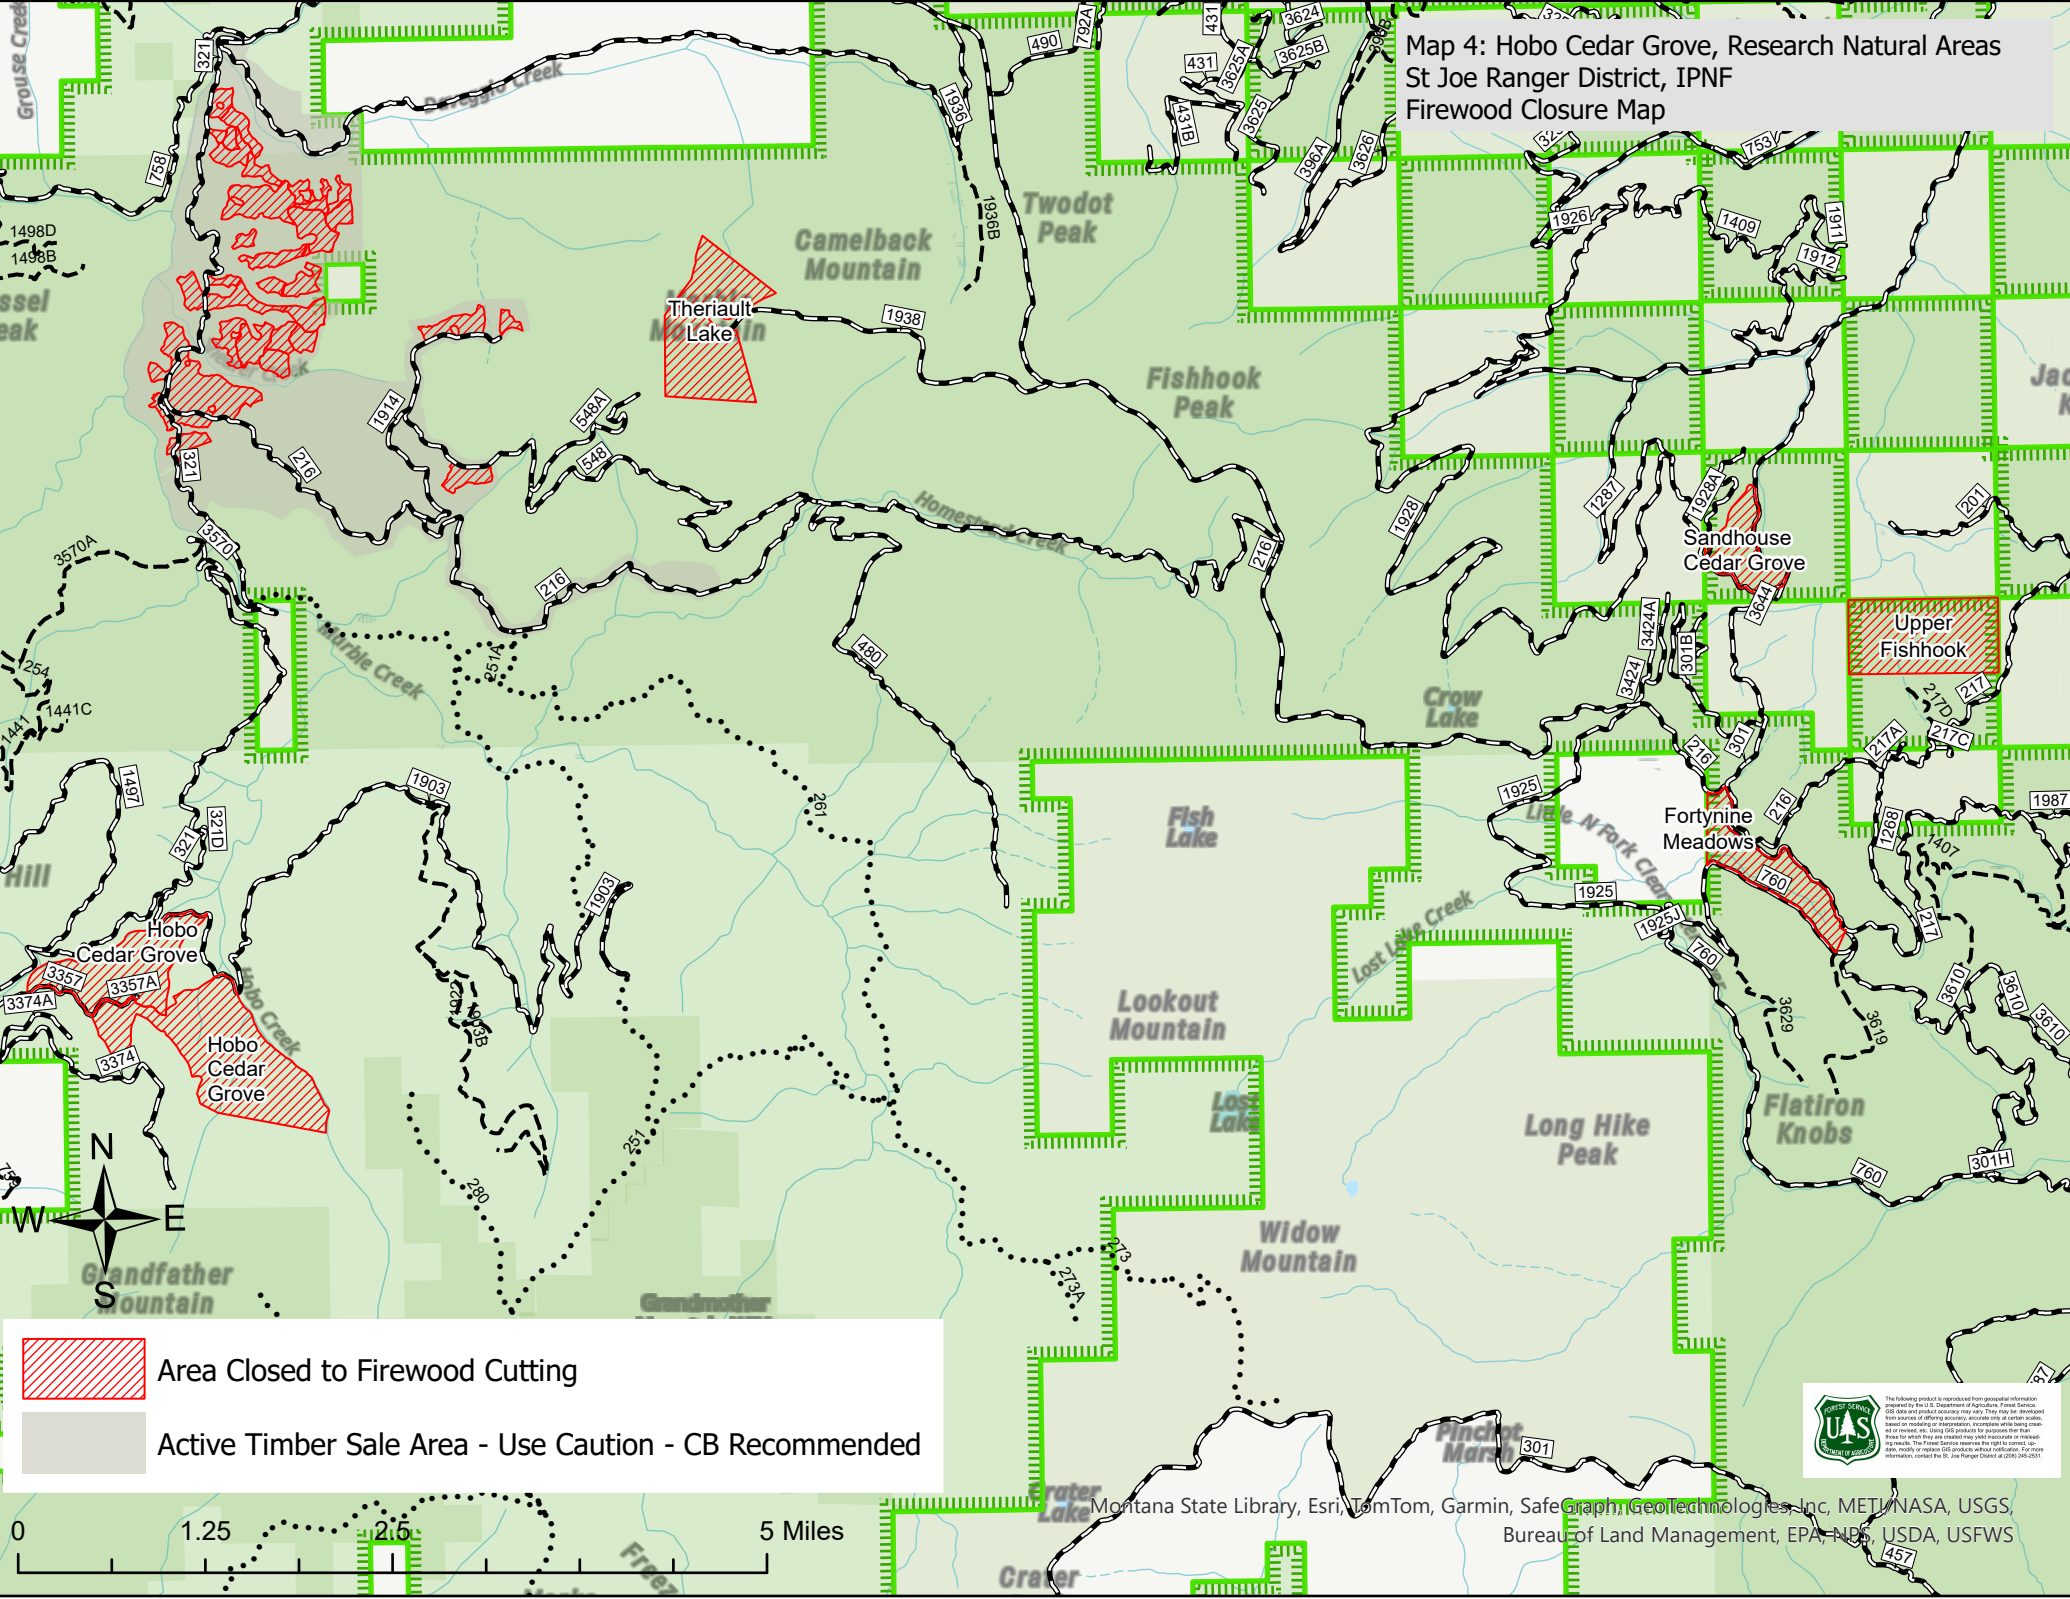

Firewood Closures

St Joe Ranger District, Idaho Panhandle National Forests

- Area Closed to Firewood Cutting
- Active Timber Sale Area - Usa Caution- CB Recommended

The following product is reproduced from geospatial information prepared by the U.S. Department of Agriculture, Forest Service. GIS data and product accuracy may vary. They may be developed from sources of differing accuracy, accurate only at certain scales, based on modeling or interpretation, incomplete while being created or revised, etc. Using GIS products for purposes other than those for which they are created may yield inaccurate or misleading results. The Forest Service reserves the right to correct, update, modify or replace GIS products without notification. For more information, contact the St. Joe Ranger District at (208) 245-2531.

Map 1: Lindstrom Peak GNA
St Joe Ranger District, IPNF
Firewood Closure Map

 Area Closed to Firewood Cutting

 Active Timber Sale Area - Use Caution - CB Recommended

 The following product is reproduced from geospatial information prepared by the U.S. Department of Agriculture, Forest Service. GIS data and product accuracy may vary. This may be developed from non-real-time data, and accuracy is not guaranteed. Use of this product is for informational purposes only. For more information, contact the U.S. Forest Service at (505) 246-2201.

Esri Community Maps Contributors, Esri, TomTom, Garmin, SafeGraph, GeoTechnologies, Inc, METI/NASA, USGS, Bureau of Land Management, EPA, NPS, US Census Bureau, USDA, USFWS

Map 4: Hobo Cedar Grove, Research Natural Areas
 St Joe Ranger District, IPNF
 Firewood Closure Map

 Area Closed to Firewood Cutting

 Active Timber Sale Area - Use Caution - CB Recommended

Map 6: Halfway Malin
 St Joe Ranger District, IPNF
 Firewood Closure Map
 Bird Creek to Eagle Creek

 Area Closed to Firewood Cutting