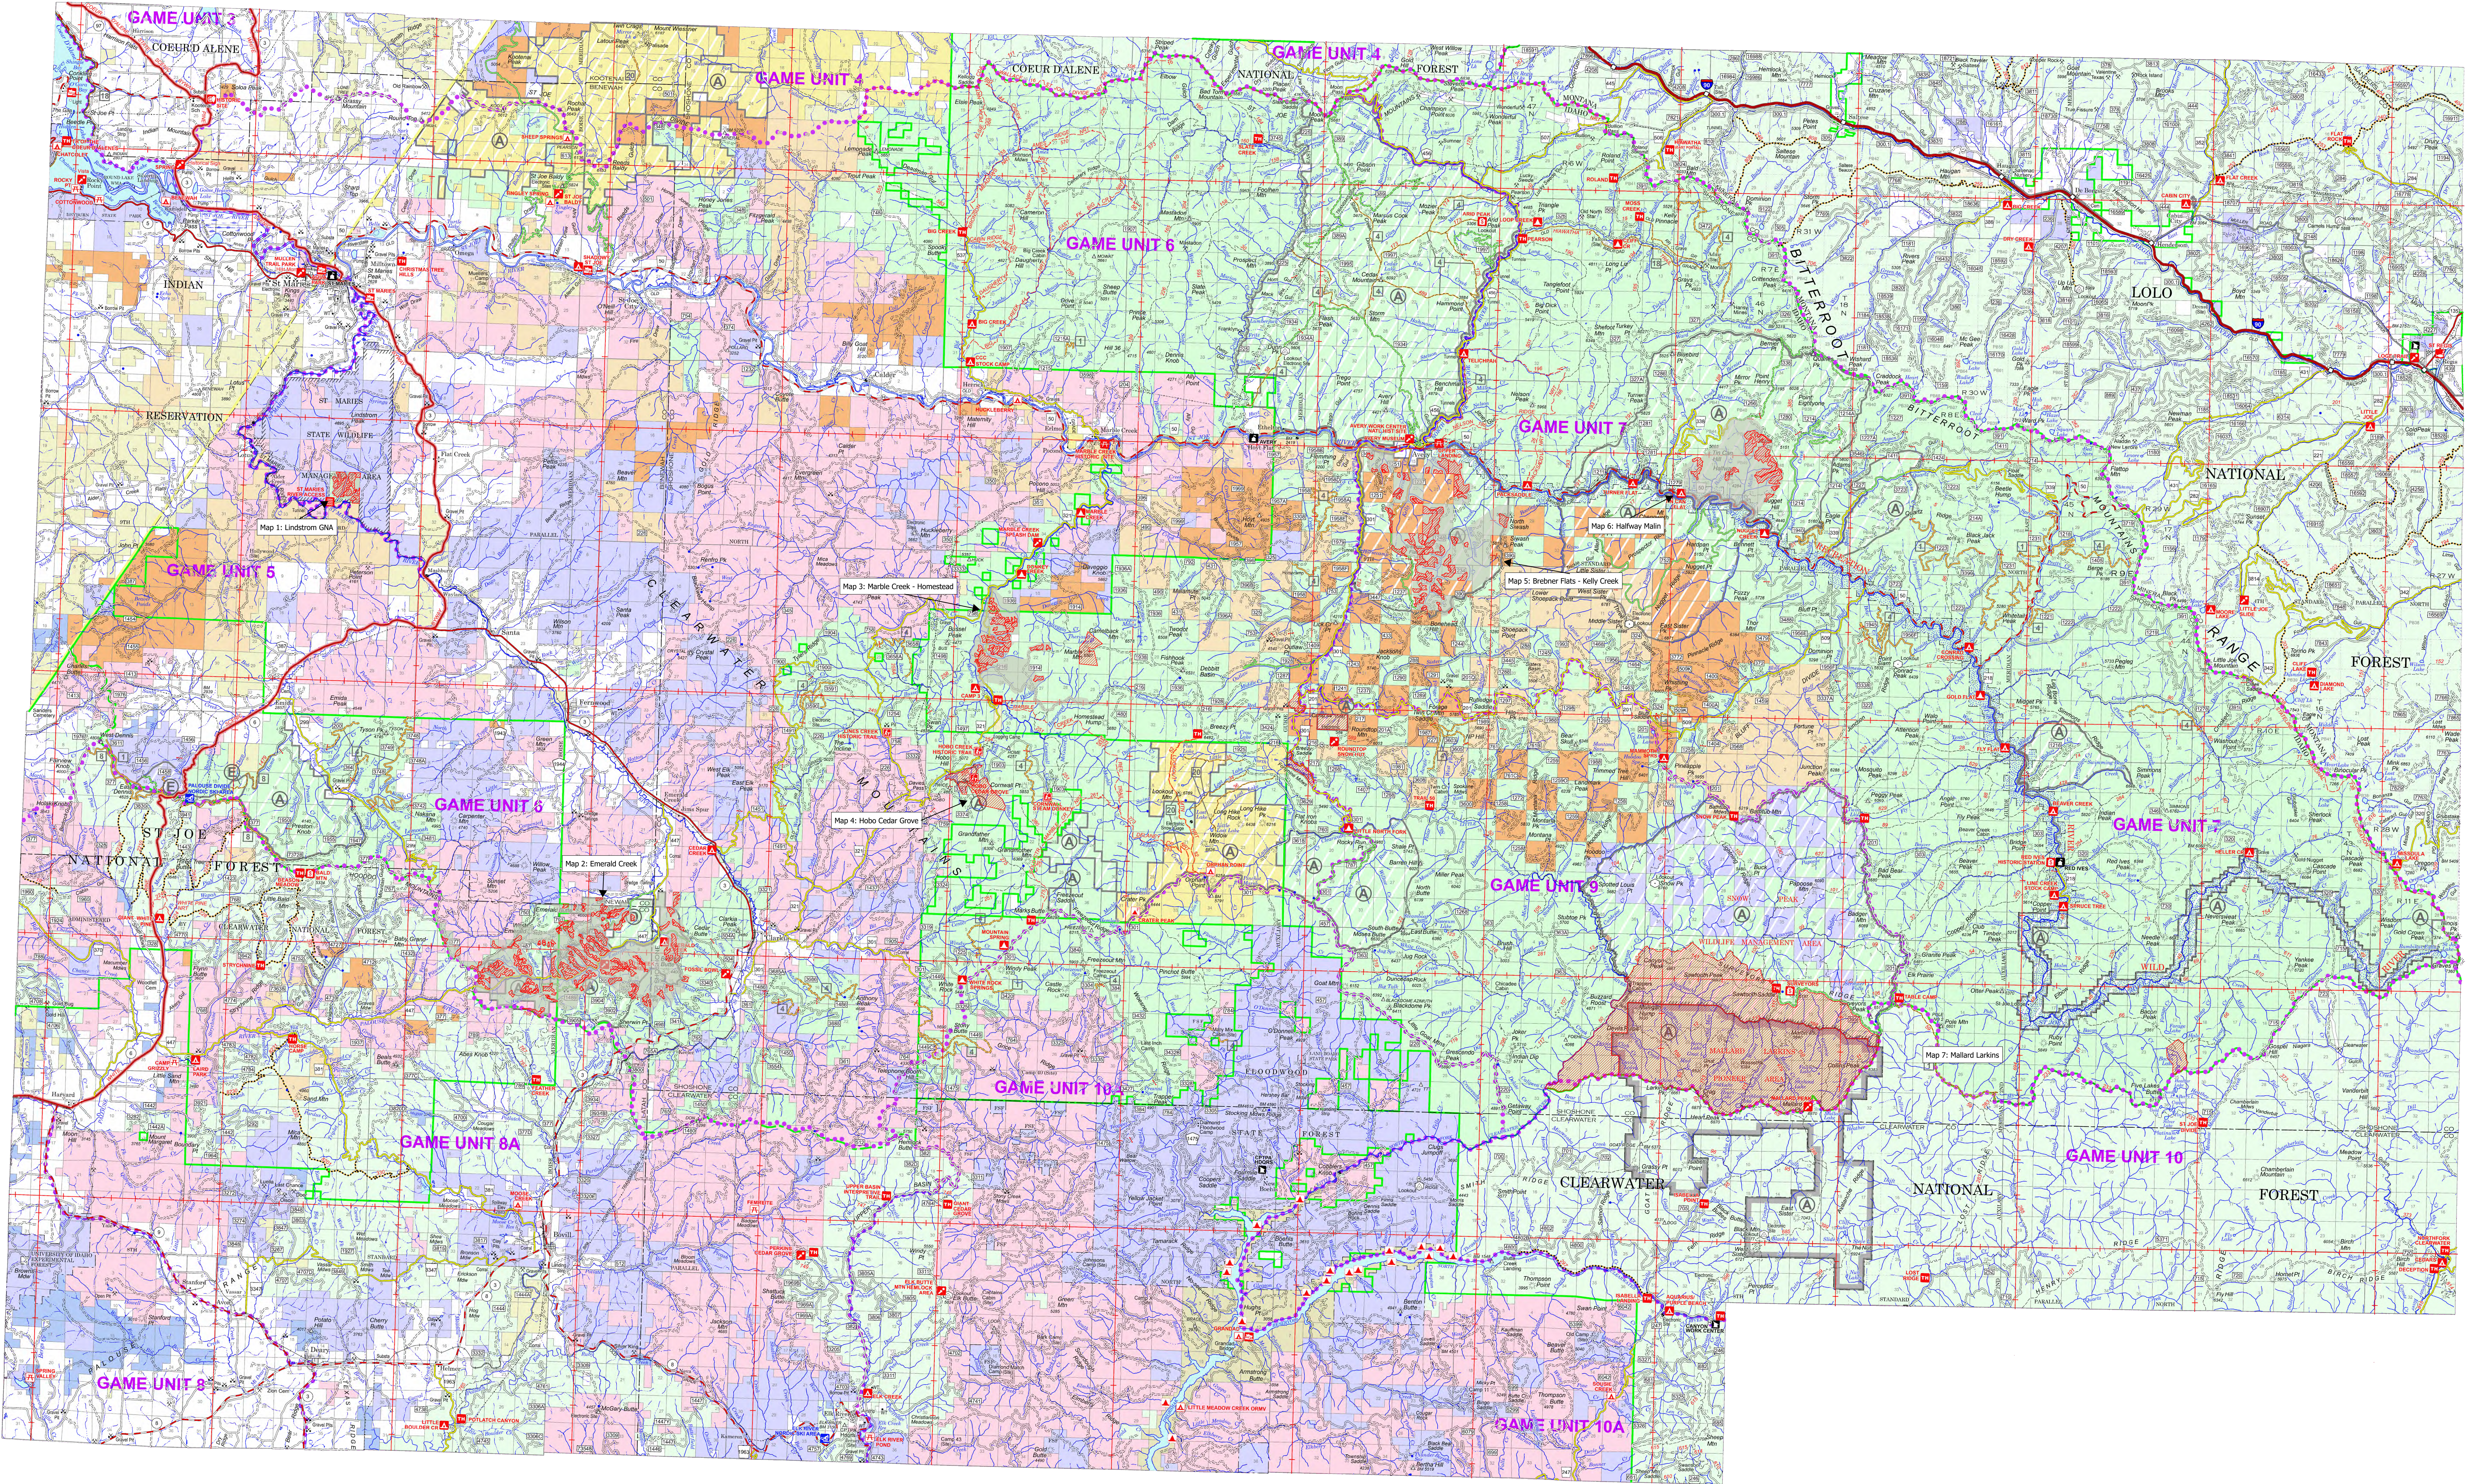

Firewood Closures

St Joe Ranger District, Idaho Panhandle National Forests

- Area Closed to Firewood Cutting
- Active Timber Sale Area - Usa Caution- CB Recommended

The following product is reproduced from geospatial information prepared by the U.S. Department of Agriculture, Forest Service. GIS data and product accuracy may vary. They may be developed from sources of differing accuracy, accurate only at certain scales, based on modeling or interpretation, incomplete while being created or revised, etc. Using GIS products for purposes other than those for which they are created may yield inaccurate or misleading results. The Forest Service reserves the right to correct, update, modify or replace GIS products without notification. For more information, contact the St. Joe Ranger District at (208) 245-2531.

Map 1: Lindstrom Peak GNA
St Joe Ranger District, IPNF
Firewood Closure Map

 Area Closed to Firewood Cutting

 Active Timber Sale Area - Use Caution - CB Recommended

 The following product is reproduced from geospatial information prepared by the U.S. Department of Agriculture, Forest Service. GIS data and product accuracy may vary. This may be developed from non-real-time data, and accuracy is not guaranteed. Use of this product is for informational purposes only. For more information, contact the U.S. Forest Service at (505) 246-2201.

Esri Community Maps Contributors, Esri, TomTom, Garmin, SafeGraph, GeoTechnologies, Inc, METI/NASA, USGS, Bureau of Land Management, EPA, NPS, US Census Bureau, USDA, USFWS

Map 4: Hobo Cedar Grove, Research Natural Areas
 St Joe Ranger District, IPNF
 Firewood Closure Map

 Area Closed to Firewood Cutting

 Active Timber Sale Area - Use Caution - CB Recommended

Map 6: Halfway Malin
 St Joe Ranger District, IPNF
 Firewood Closure Map
 Bird Creek to Eagle Creek

 Area Closed to Firewood Cutting