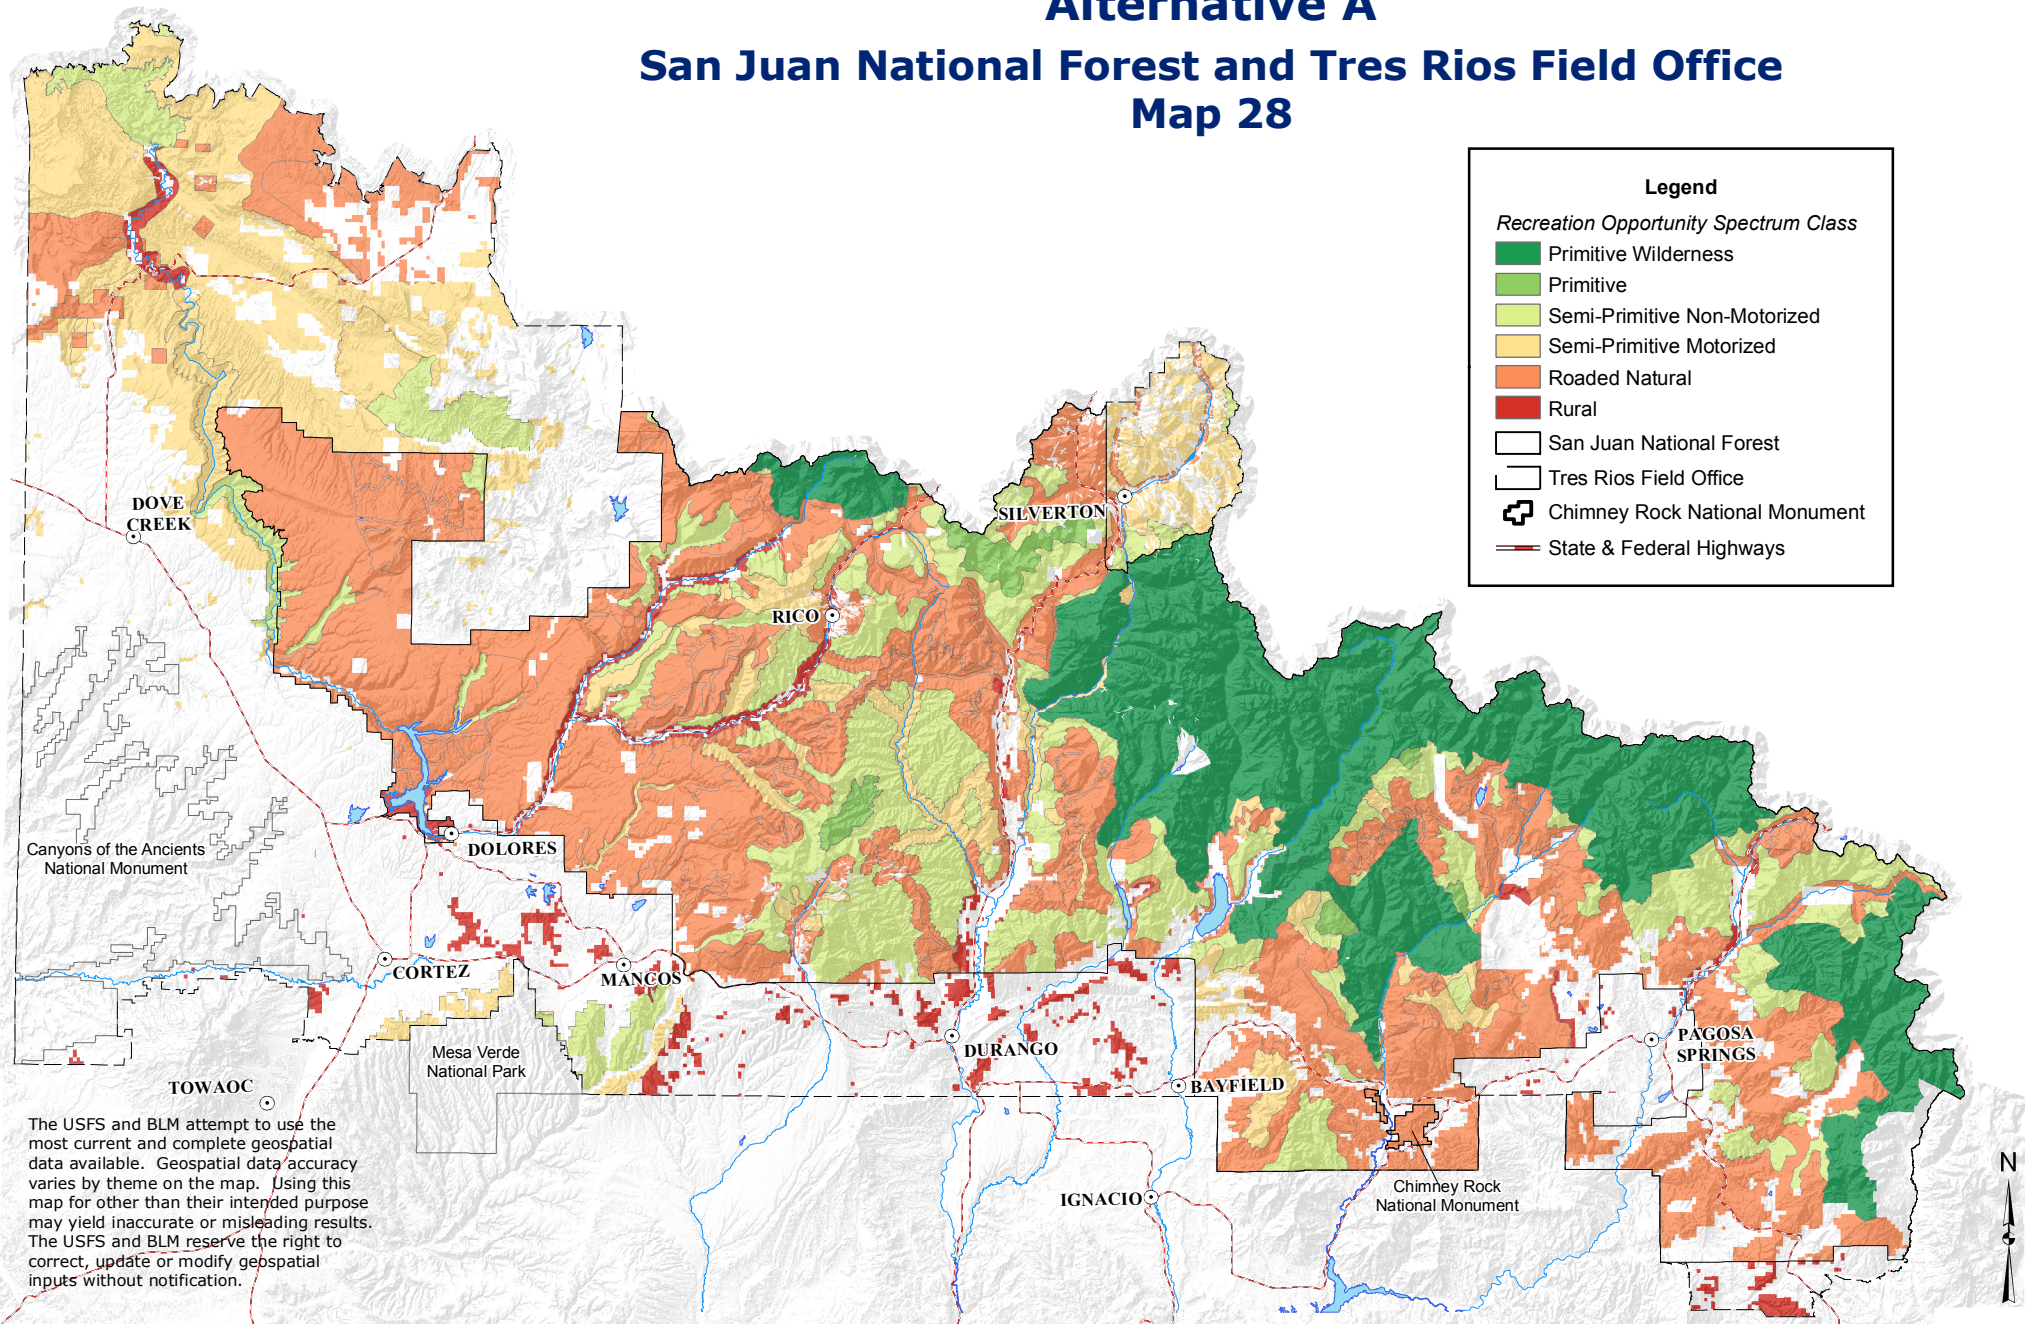

Summer Recreation Opportunity Spectrum Alternative A

San Juan National Forest and Tres Rios Field Office Map 28

Legend

Recreation Opportunity Spectrum Class

- Primitive Wilderness
- Primitive
- Semi-Primitive Non-Motorized
- Semi-Primitive Motorized
- Roaded Natural
- Rural
- San Juan National Forest
- Tres Rios Field Office
- Chimney Rock National Monument
- State & Federal Highways

The USFS and BLM attempt to use the most current and complete geospatial data available. Geospatial data accuracy varies by theme on the map. Using this map for other than their intended purpose may yield inaccurate or misleading results. The USFS and BLM reserve the right to correct, update or modify geospatial inputs without notification.

MDR
NAD 83, Polyconic Projection
May 30, 2013

San Juan National Forest and Tres Rios Field Office
Final Environmental Impact Statement