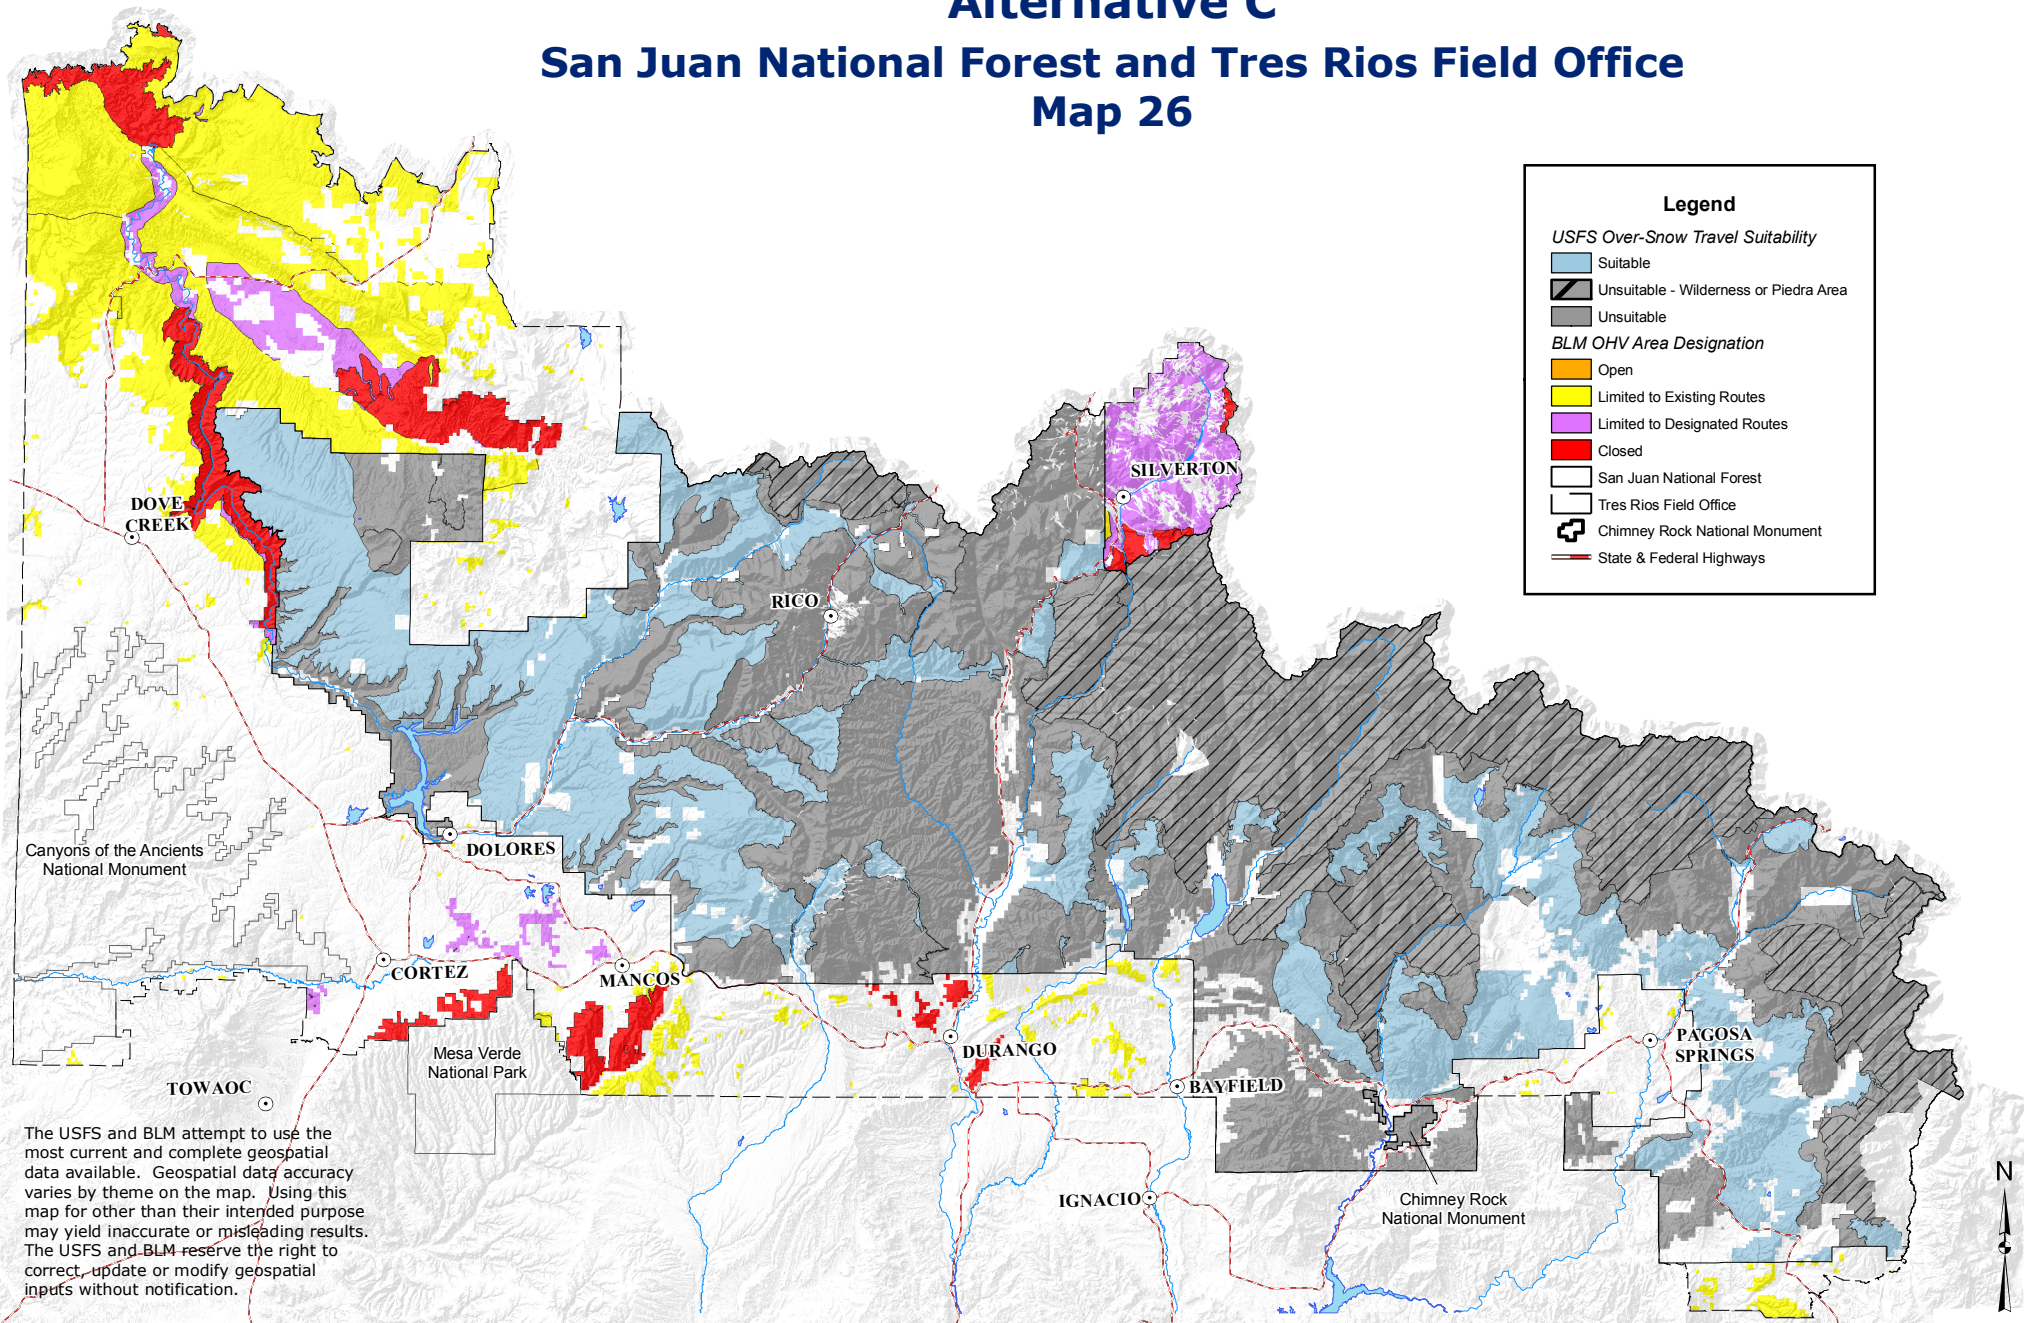

Over-Snow Travel Suitability and OHV Area Designations Alternative C

San Juan National Forest and Tres Rios Field Office Map 26

The USFS and BLM attempt to use the most current and complete geospatial data available. Geospatial data accuracy varies by theme on the map. Using this map for other than their intended purpose may yield inaccurate or misleading results. The USFS and BLM reserve the right to correct, update or modify geospatial inputs without notification.