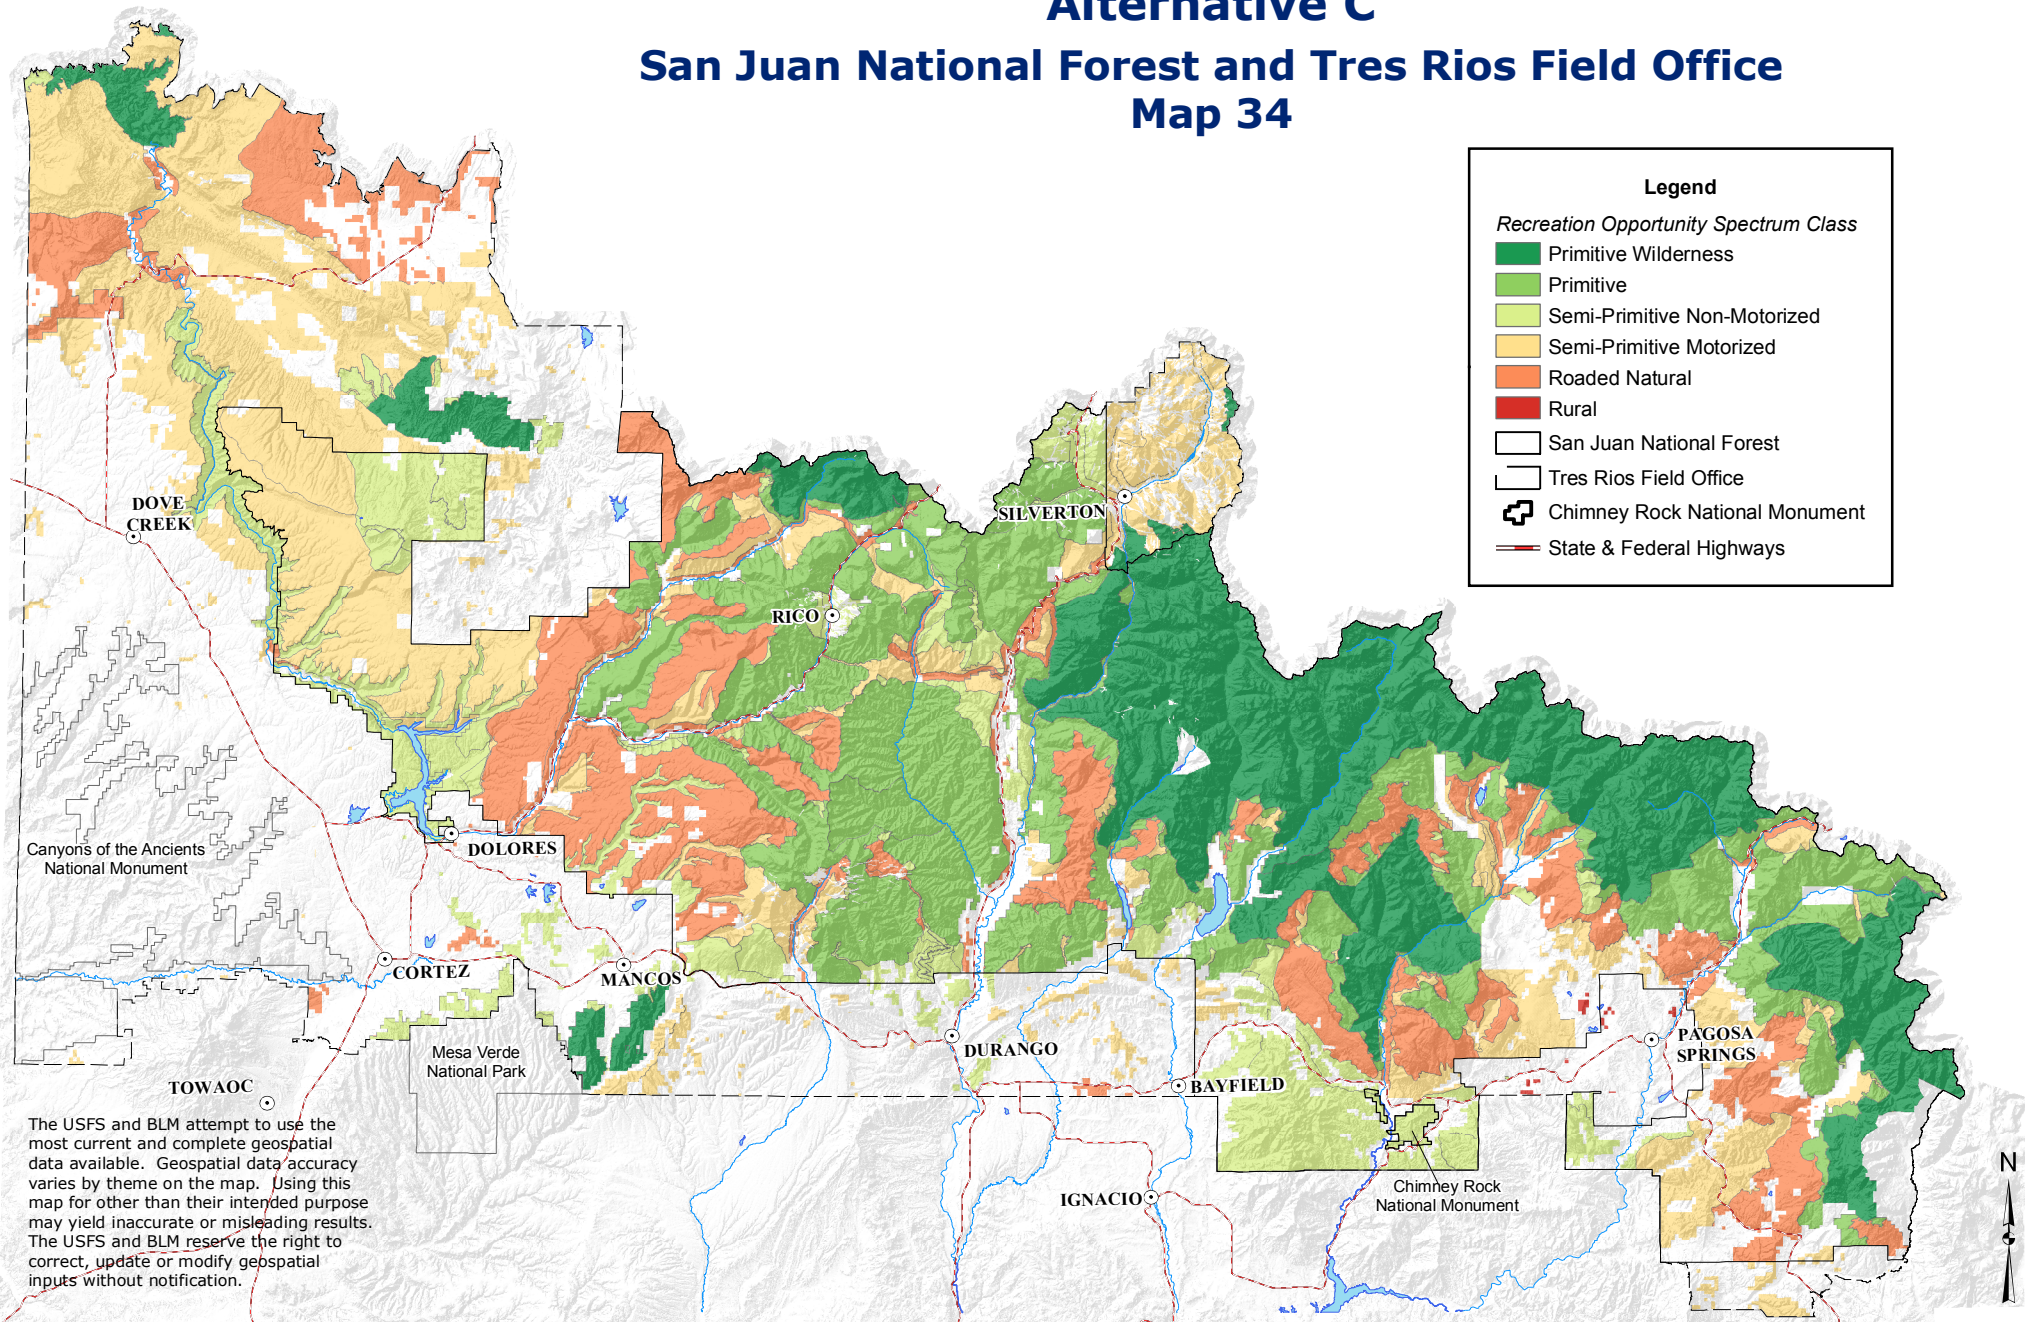

Winter Recreation Opportunity Spectrum Alternative C

San Juan National Forest and Tres Rios Field Office Map 34

The USFS and BLM attempt to use the most current and complete geospatial data available. Geospatial data accuracy varies by theme on the map. Using this map for other than their intended purpose may yield inaccurate or misleading results. The USFS and BLM reserve the right to correct, update or modify geospatial inputs without notification.