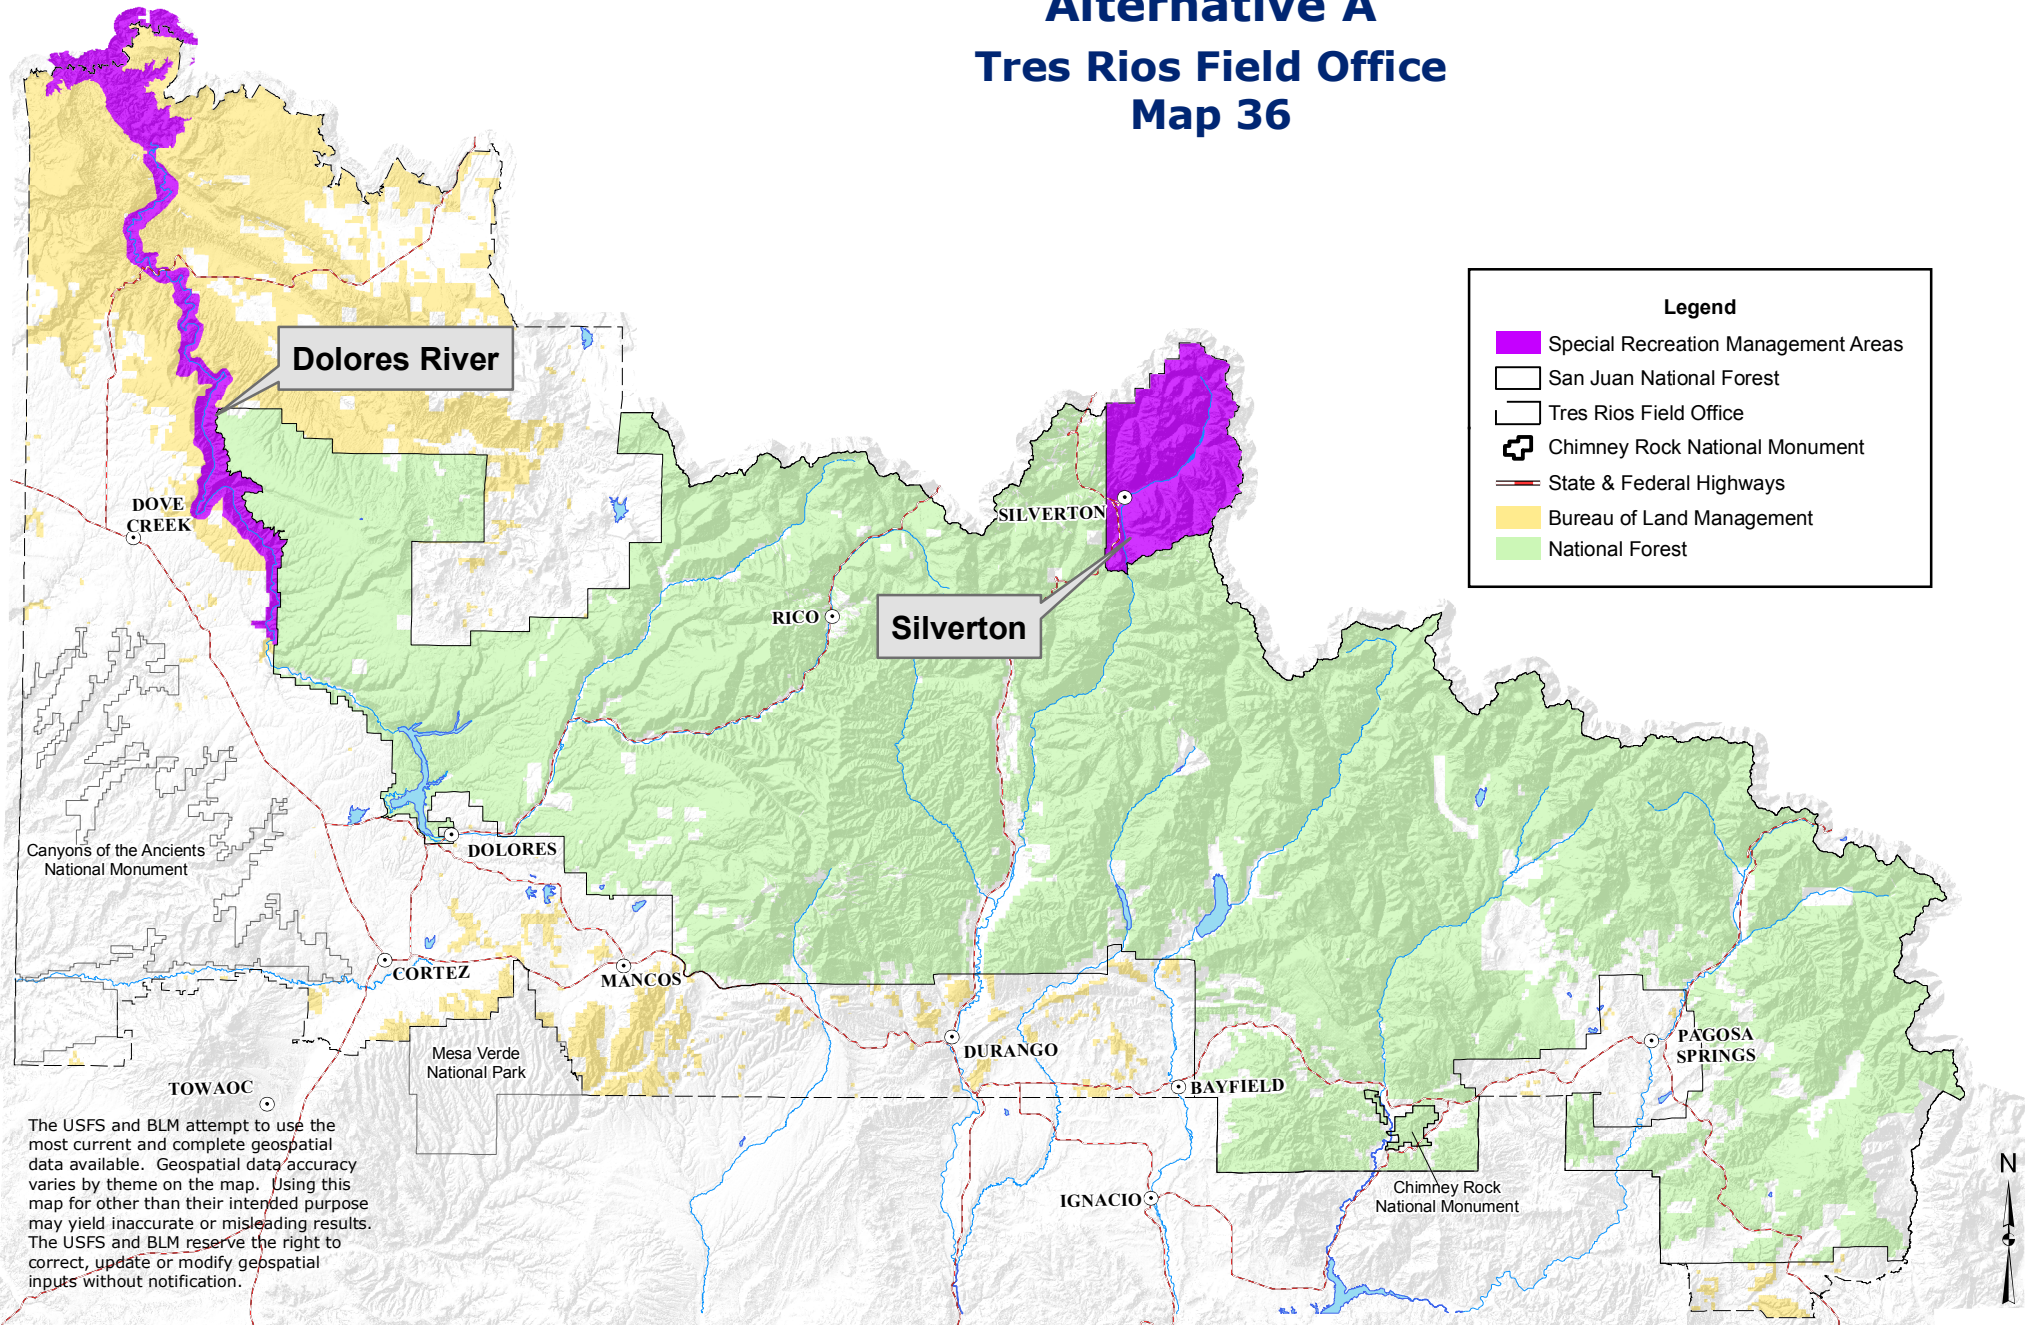

Special Recreation Management Areas Alternative A Tres Rios Field Office Map 36

Legend

- Special Recreation Management Areas
- San Juan National Forest
- Tres Rios Field Office
- Chimney Rock National Monument
- State & Federal Highways
- Bureau of Land Management
- National Forest

The USFS and BLM attempt to use the most current and complete geospatial data available. Geospatial data accuracy varies by theme on the map. Using this map for other than their intended purpose may yield inaccurate or misleading results. The USFS and BLM reserve the right to correct, update or modify geospatial inputs without notification.

JER
NAD 83, Polyconic Projection
May 1, 2013

San Juan National Forest and Tres Rios Field Office
Final Environmental Impact Statement