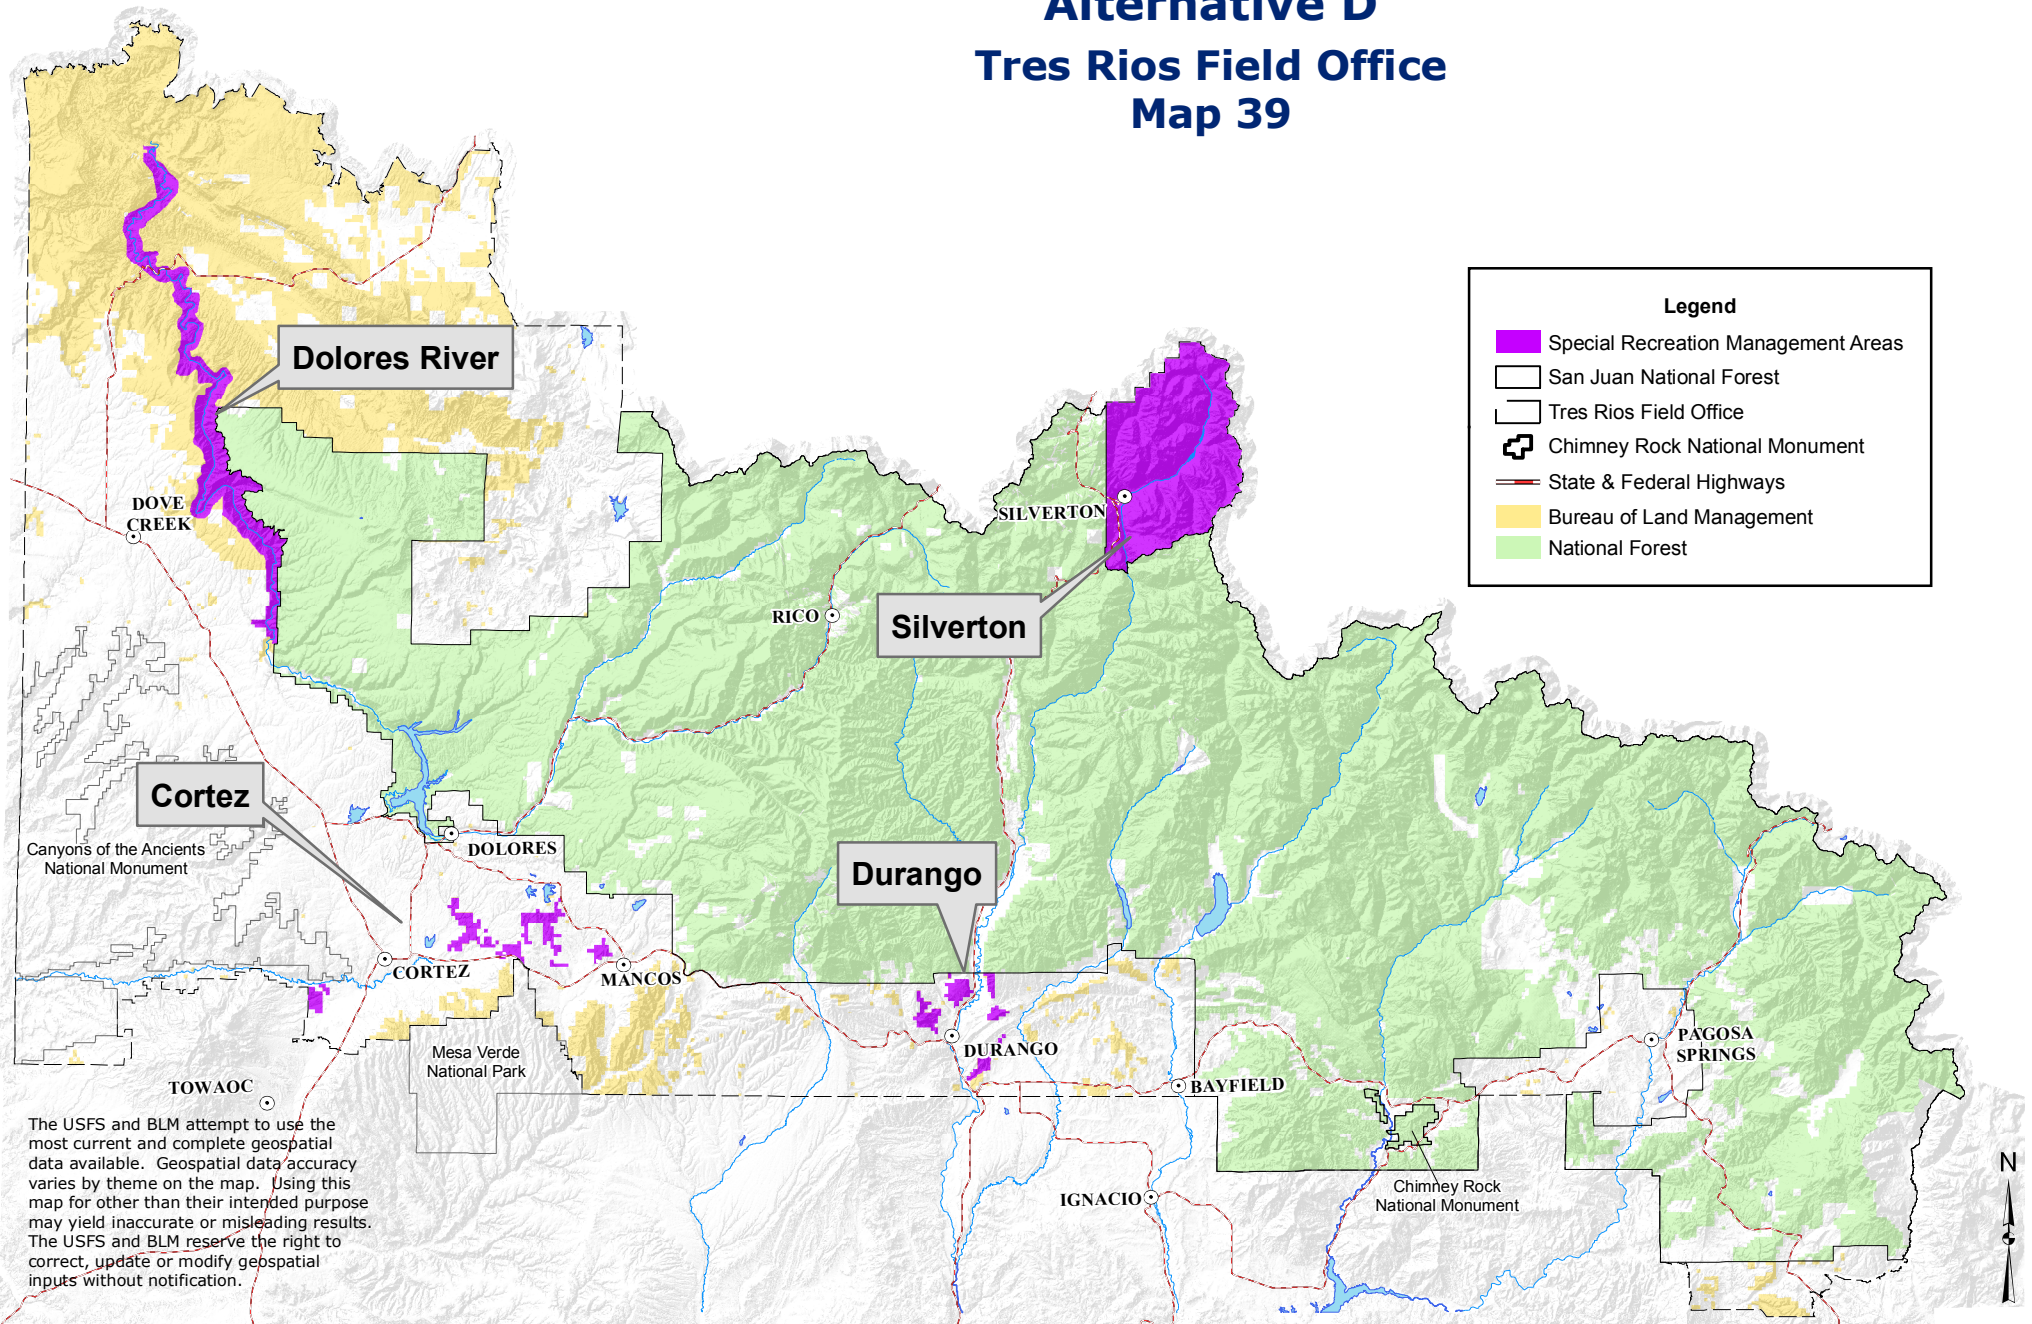

# Special Recreation Management Areas Alternative D

## Tres Rios Field Office Map 39

**Legend**

- Special Recreation Management Areas
- San Juan National Forest
- Tres Rios Field Office
- Chimney Rock National Monument
- State & Federal Highways
- Bureau of Land Management
- National Forest

The USFS and BLM attempt to use the most current and complete geospatial data available. Geospatial data accuracy varies by theme on the map. Using this map for other than their intended purpose may yield inaccurate or misleading results. The USFS and BLM reserve the right to correct, update or modify geospatial inputs without notification.

JER  
NAD 83, Polyconic Projection  
May 1, 2013

San Juan National Forest and Tres Rios Field Office  
Final Environmental Impact Statement