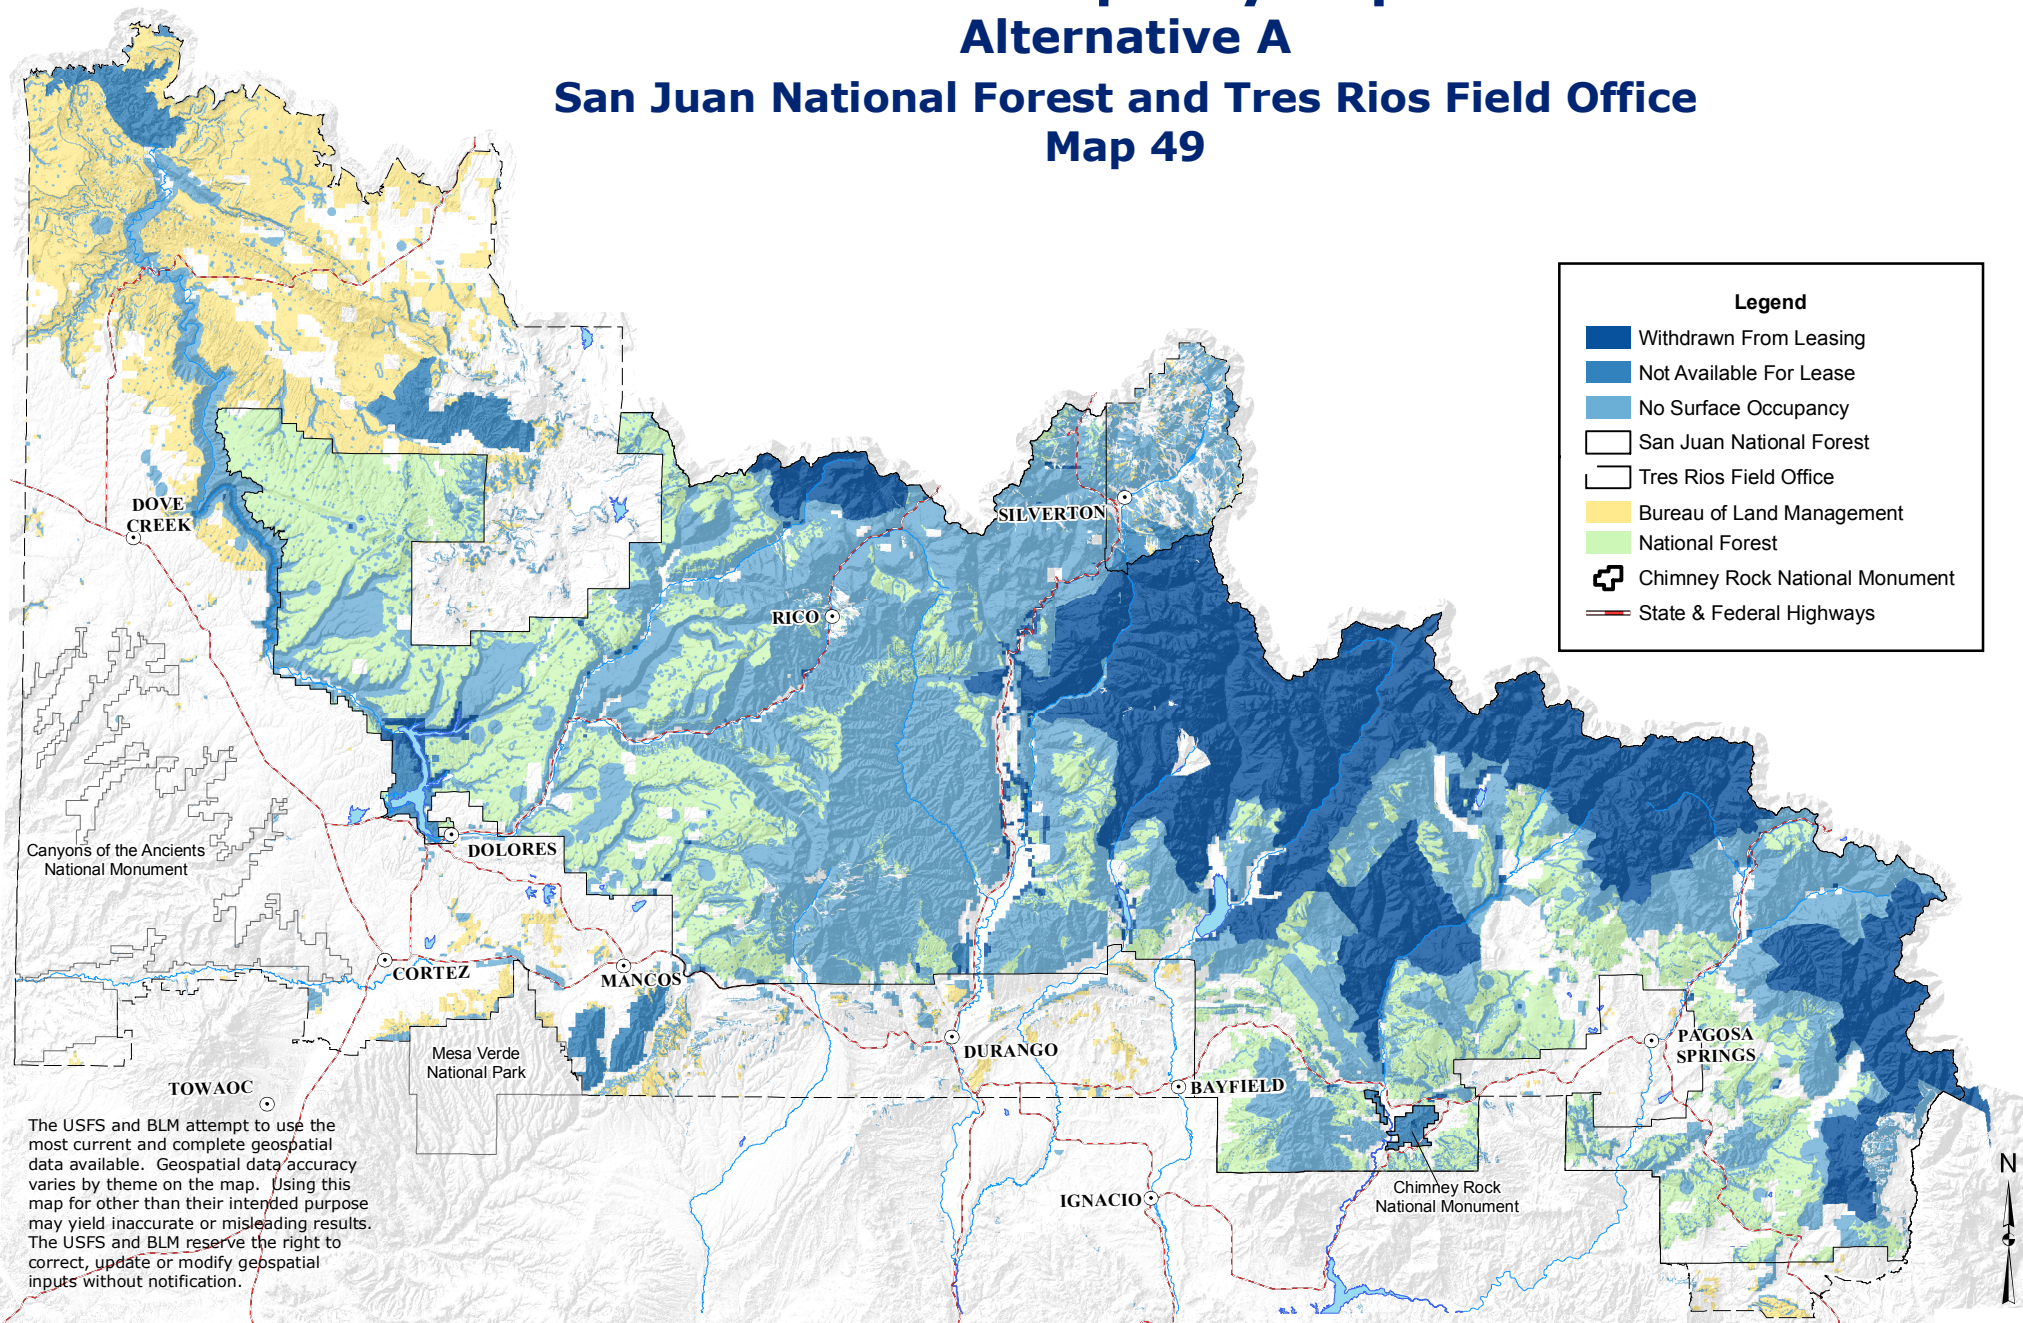

Oil and Gas Leasing Availability and No Surface Occupancy Stipulations Alternative A

San Juan National Forest and Tres Rios Field Office Map 49

Legend

- Withdrawn From Leasing
- Not Available For Lease
- No Surface Occupancy
- San Juan National Forest
- Tres Rios Field Office
- Bureau of Land Management
- National Forest
- Chimney Rock National Monument
- State & Federal Highways

The USFS and BLM attempt to use the most current and complete geospatial data available. Geospatial data accuracy varies by theme on the map. Using this map for other than their intended purpose may yield inaccurate or misleading results. The USFS and BLM reserve the right to correct, update or modify geospatial inputs without notification.