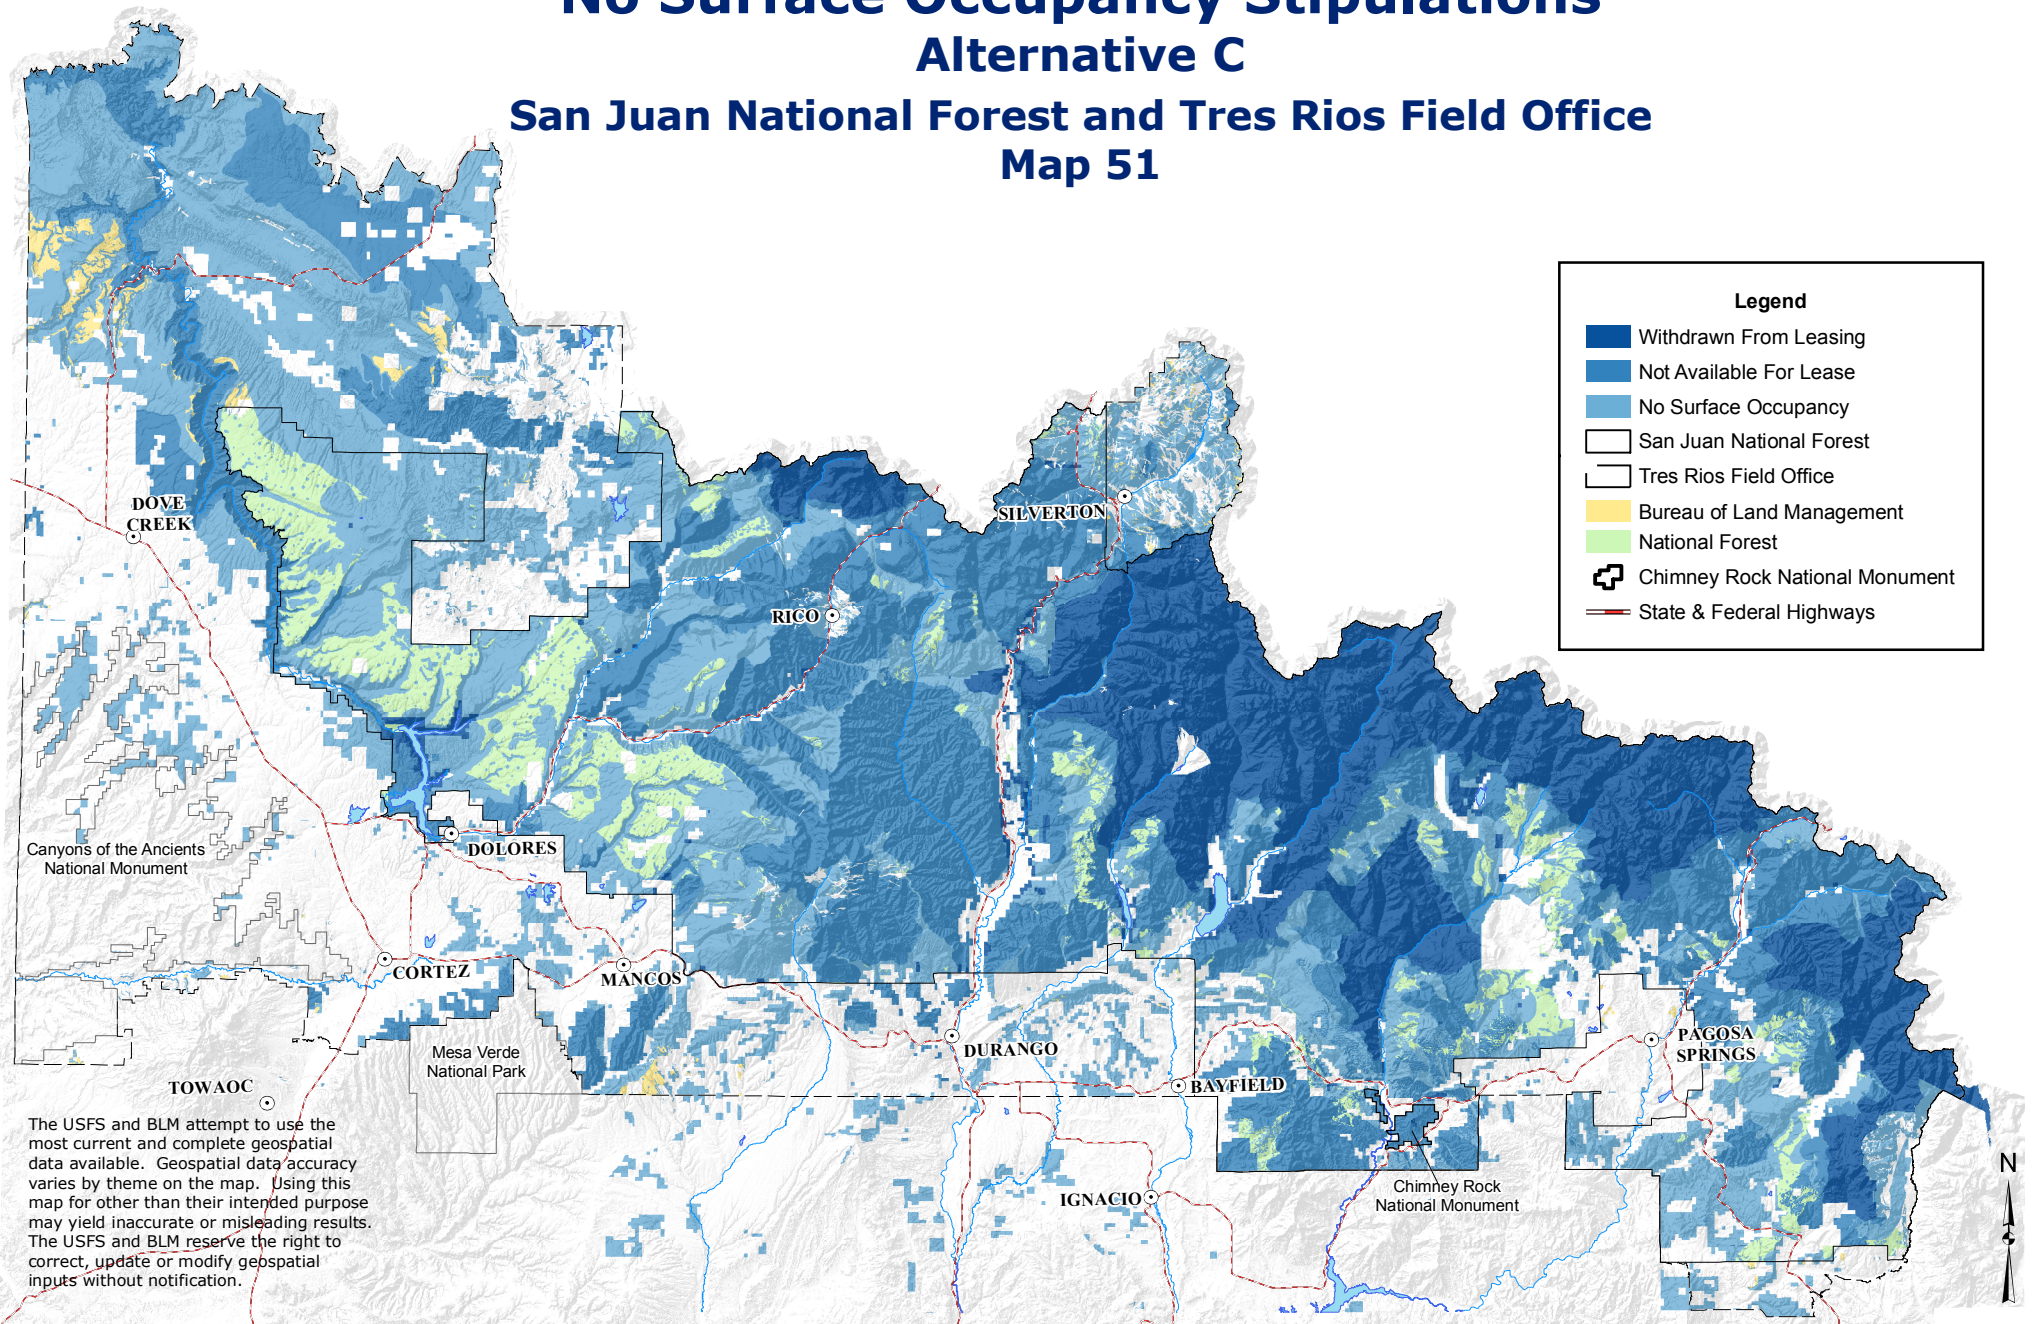

Oil and Gas Leasing Availability and No Surface Occupancy Stipulations Alternative C

San Juan National Forest and Tres Rios Field Office Map 51

Legend

- Withdrawn From Leasing
- Not Available For Lease
- No Surface Occupancy
- San Juan National Forest
- Tres Rios Field Office
- Bureau of Land Management
- National Forest
- Chimney Rock National Monument
- State & Federal Highways

The USFS and BLM attempt to use the most current and complete geospatial data available. Geospatial data accuracy varies by theme on the map. Using this map for other than their intended purpose may yield inaccurate or misleading results. The USFS and BLM reserve the right to correct, update or modify geospatial inputs without notification.