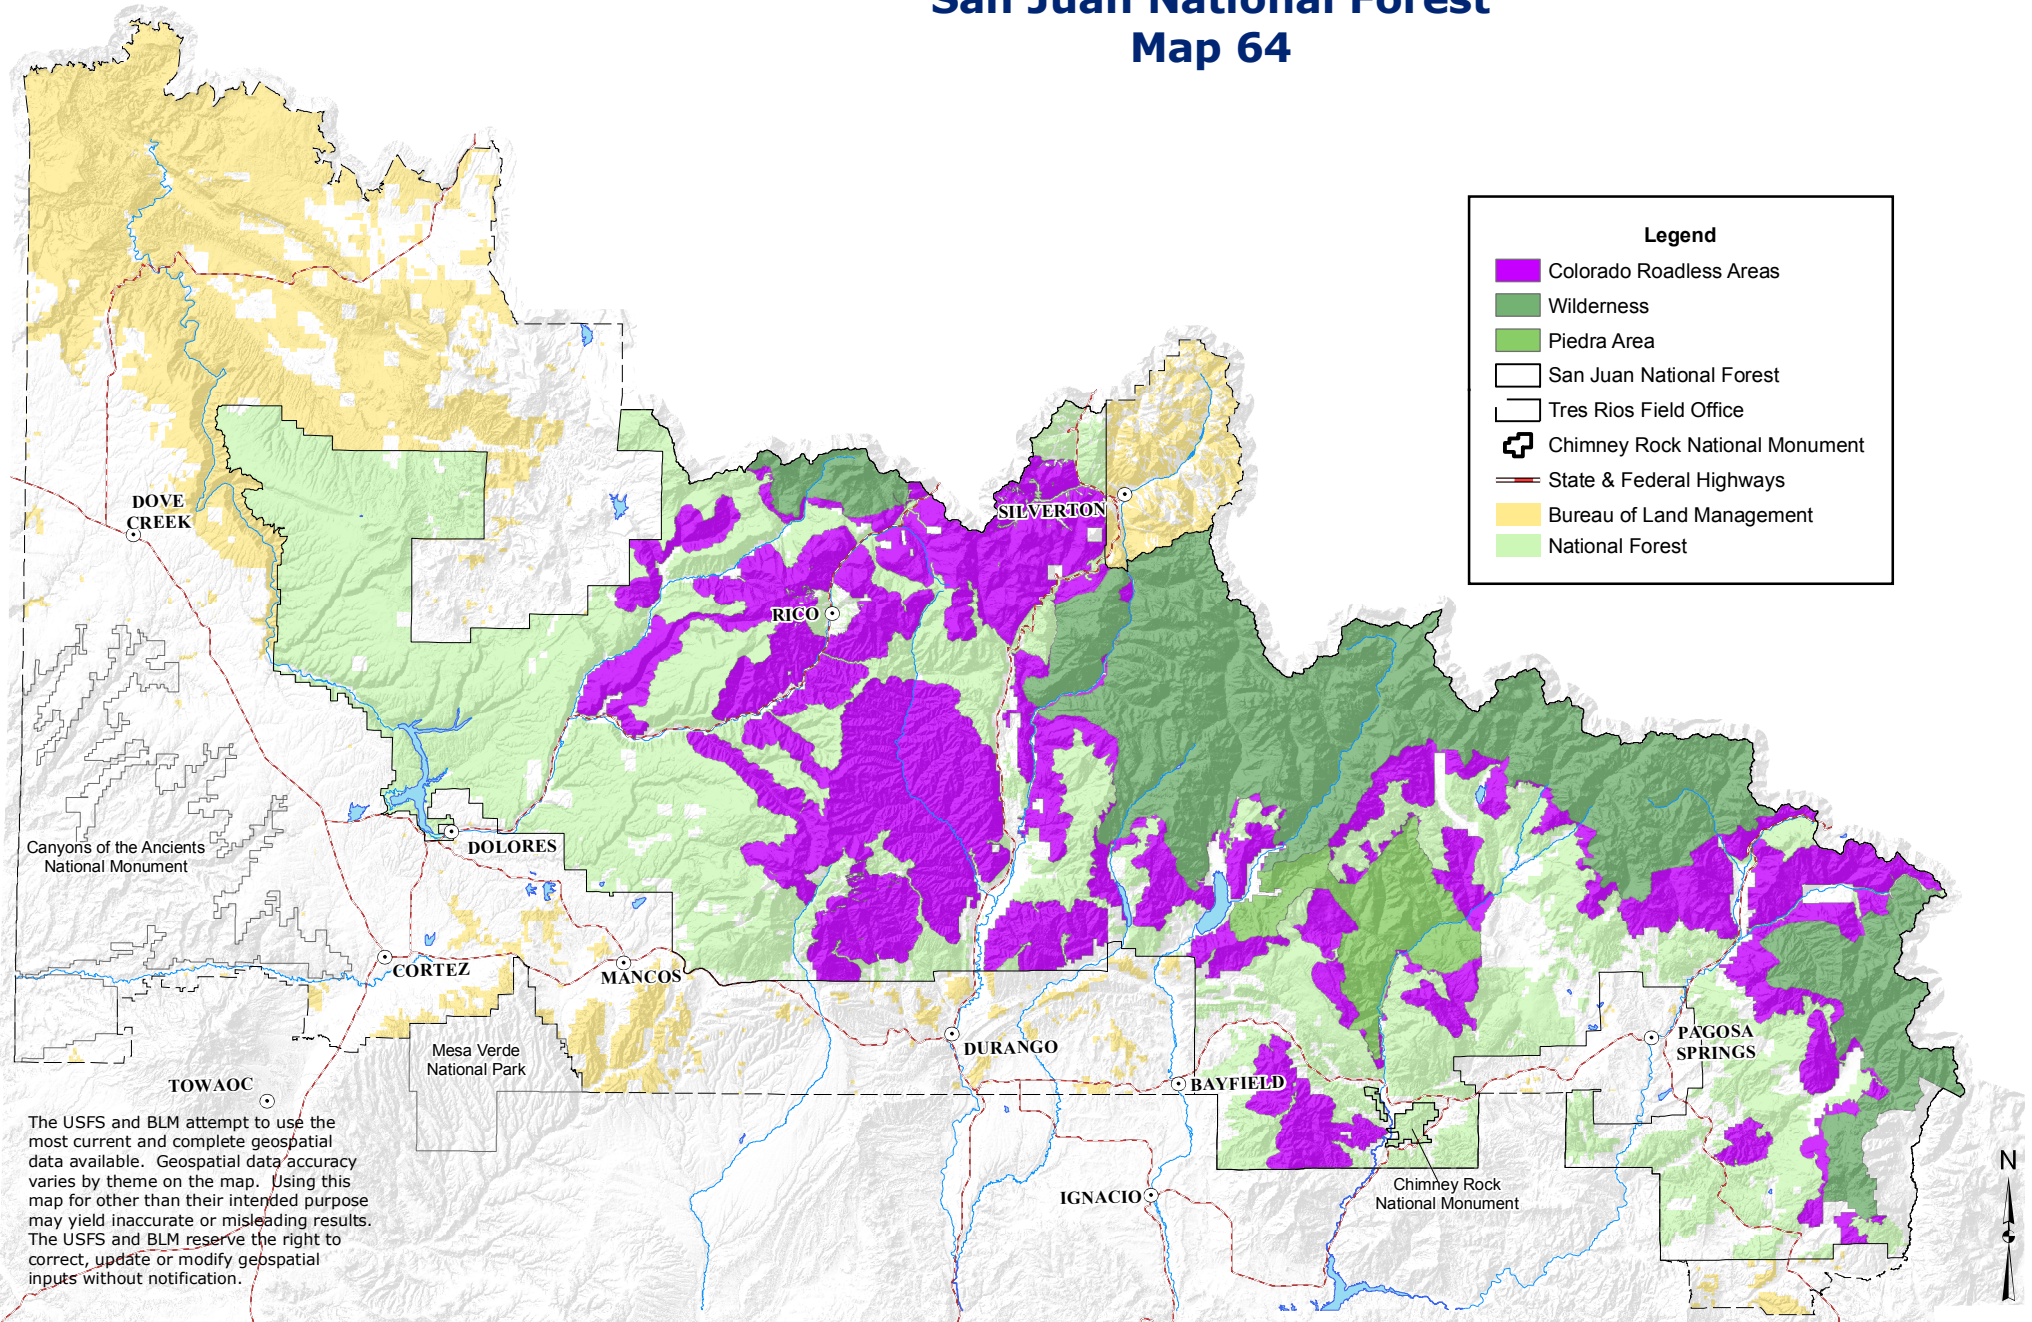

Colorado Roadless Areas

San Juan National Forest

Map 64

Legend

- Colorado Roadless Areas
- Wilderness
- Piedra Area
- San Juan National Forest
- Tres Rios Field Office
- Chimney Rock National Monument
- State & Federal Highways
- Bureau of Land Management
- National Forest

The USFS and BLM attempt to use the most current and complete geospatial data available. Geospatial data accuracy varies by theme on the map. Using this map for other than their intended purpose may yield inaccurate or misleading results. The USFS and BLM reserve the right to correct, update or modify geospatial inputs without notification.

JER
 NAD 83, Polyconic Projection
 May 7, 2013

San Juan National Forest and Tres Rios Field Office
 Final Environmental Impact Statement