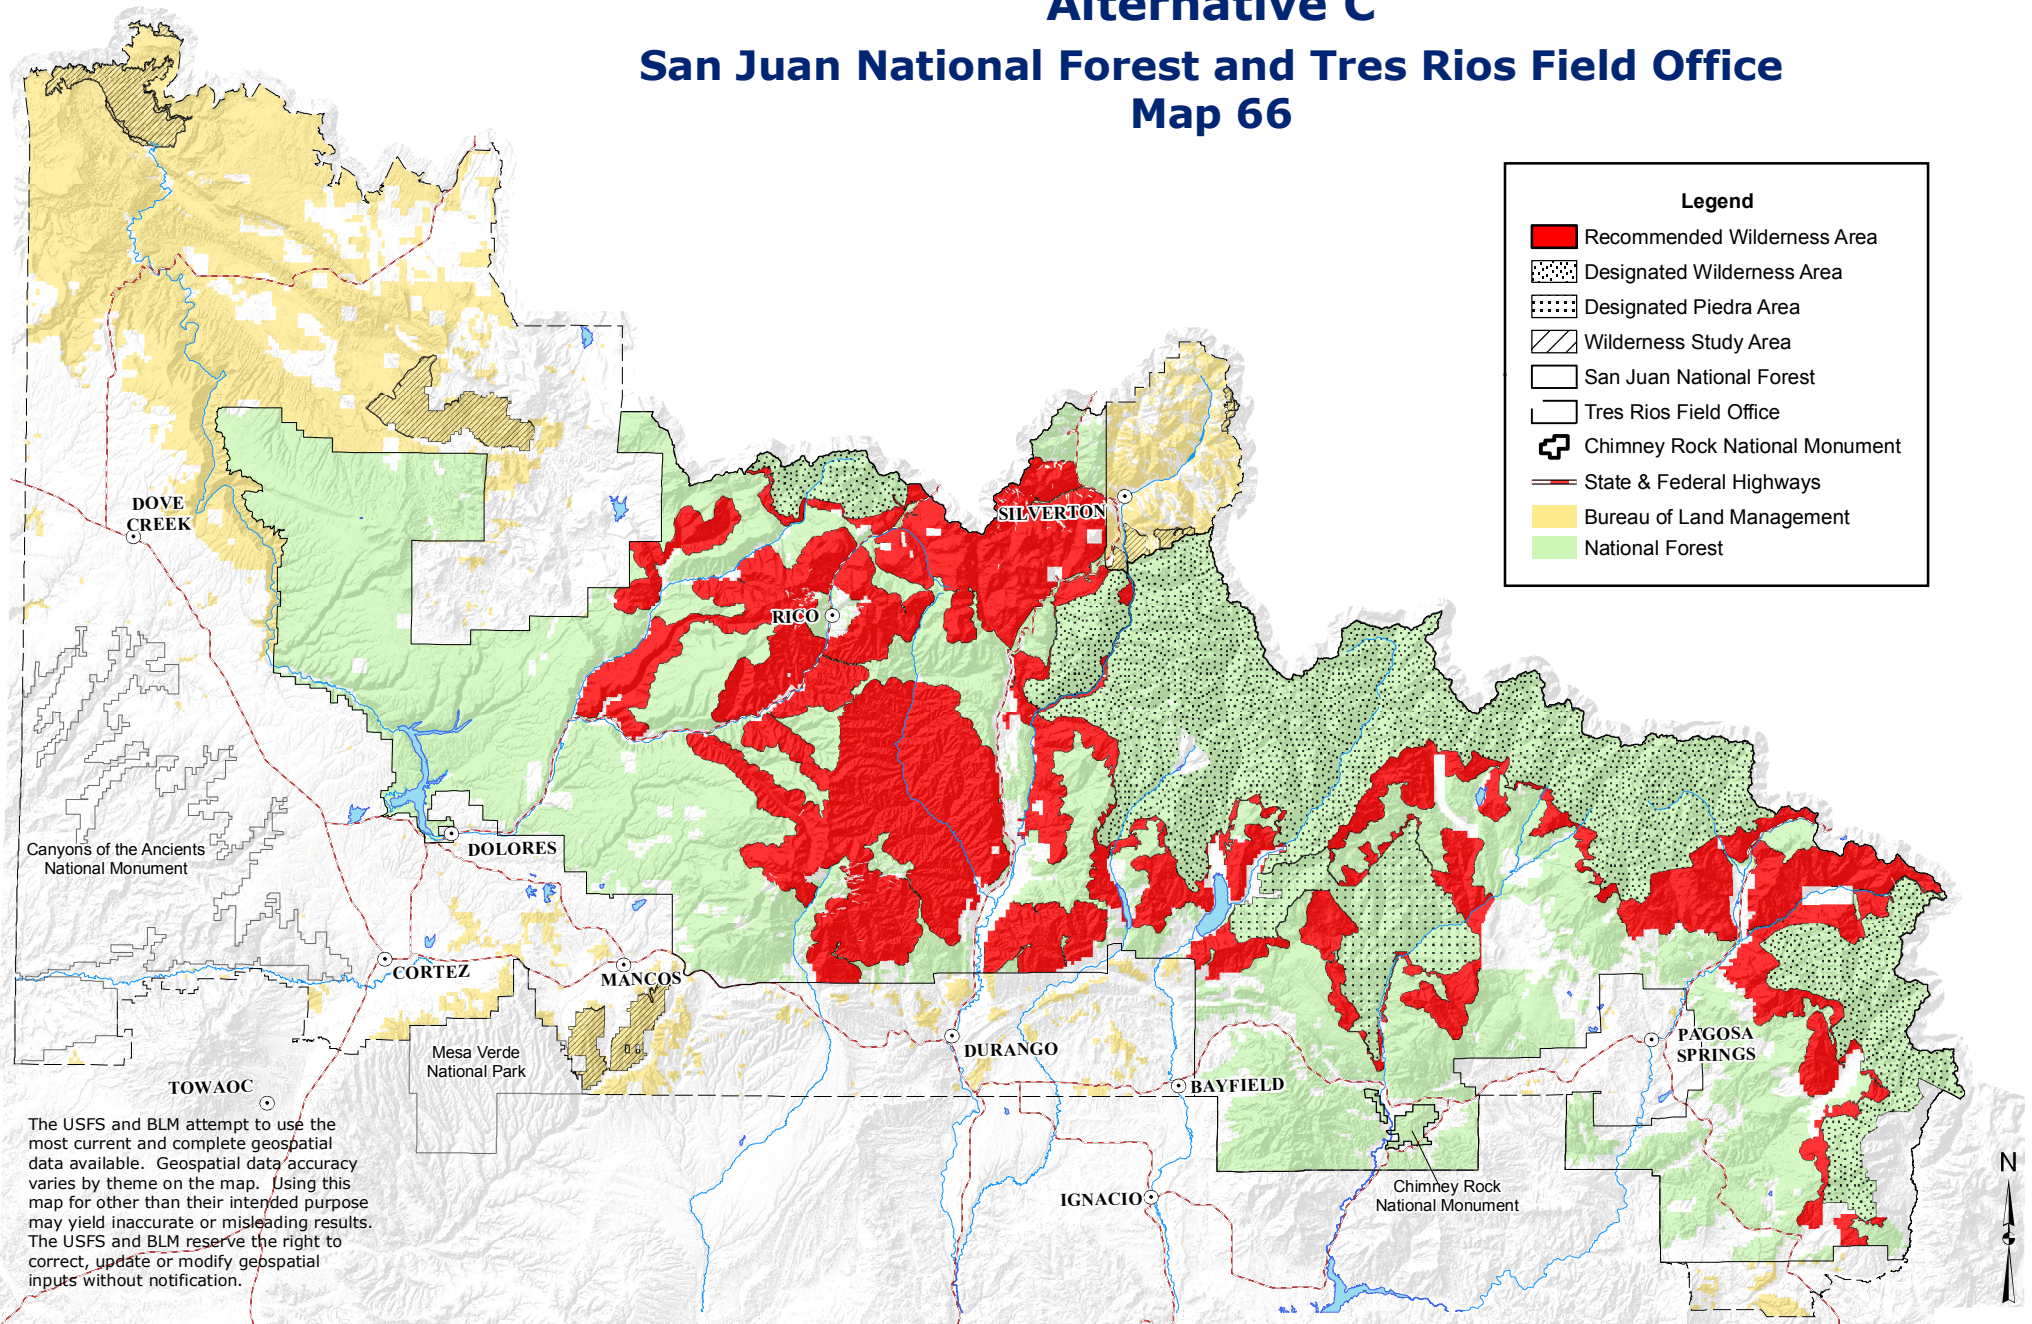

# Recommended Wilderness Alternative C

## San Juan National Forest and Tres Rios Field Office Map 66

**Legend**

- Recommended Wilderness Area
- Designated Wilderness Area
- Designated Piedra Area
- Wilderness Study Area
- San Juan National Forest
- Tres Rios Field Office
- Chimney Rock National Monument
- State & Federal Highways
- Bureau of Land Management
- National Forest

The USFS and BLM attempt to use the most current and complete geospatial data available. Geospatial data accuracy varies by theme on the map. Using this map for other than their intended purpose may yield inaccurate or misleading results. The USFS and BLM reserve the right to correct, update or modify geospatial inputs without notification.