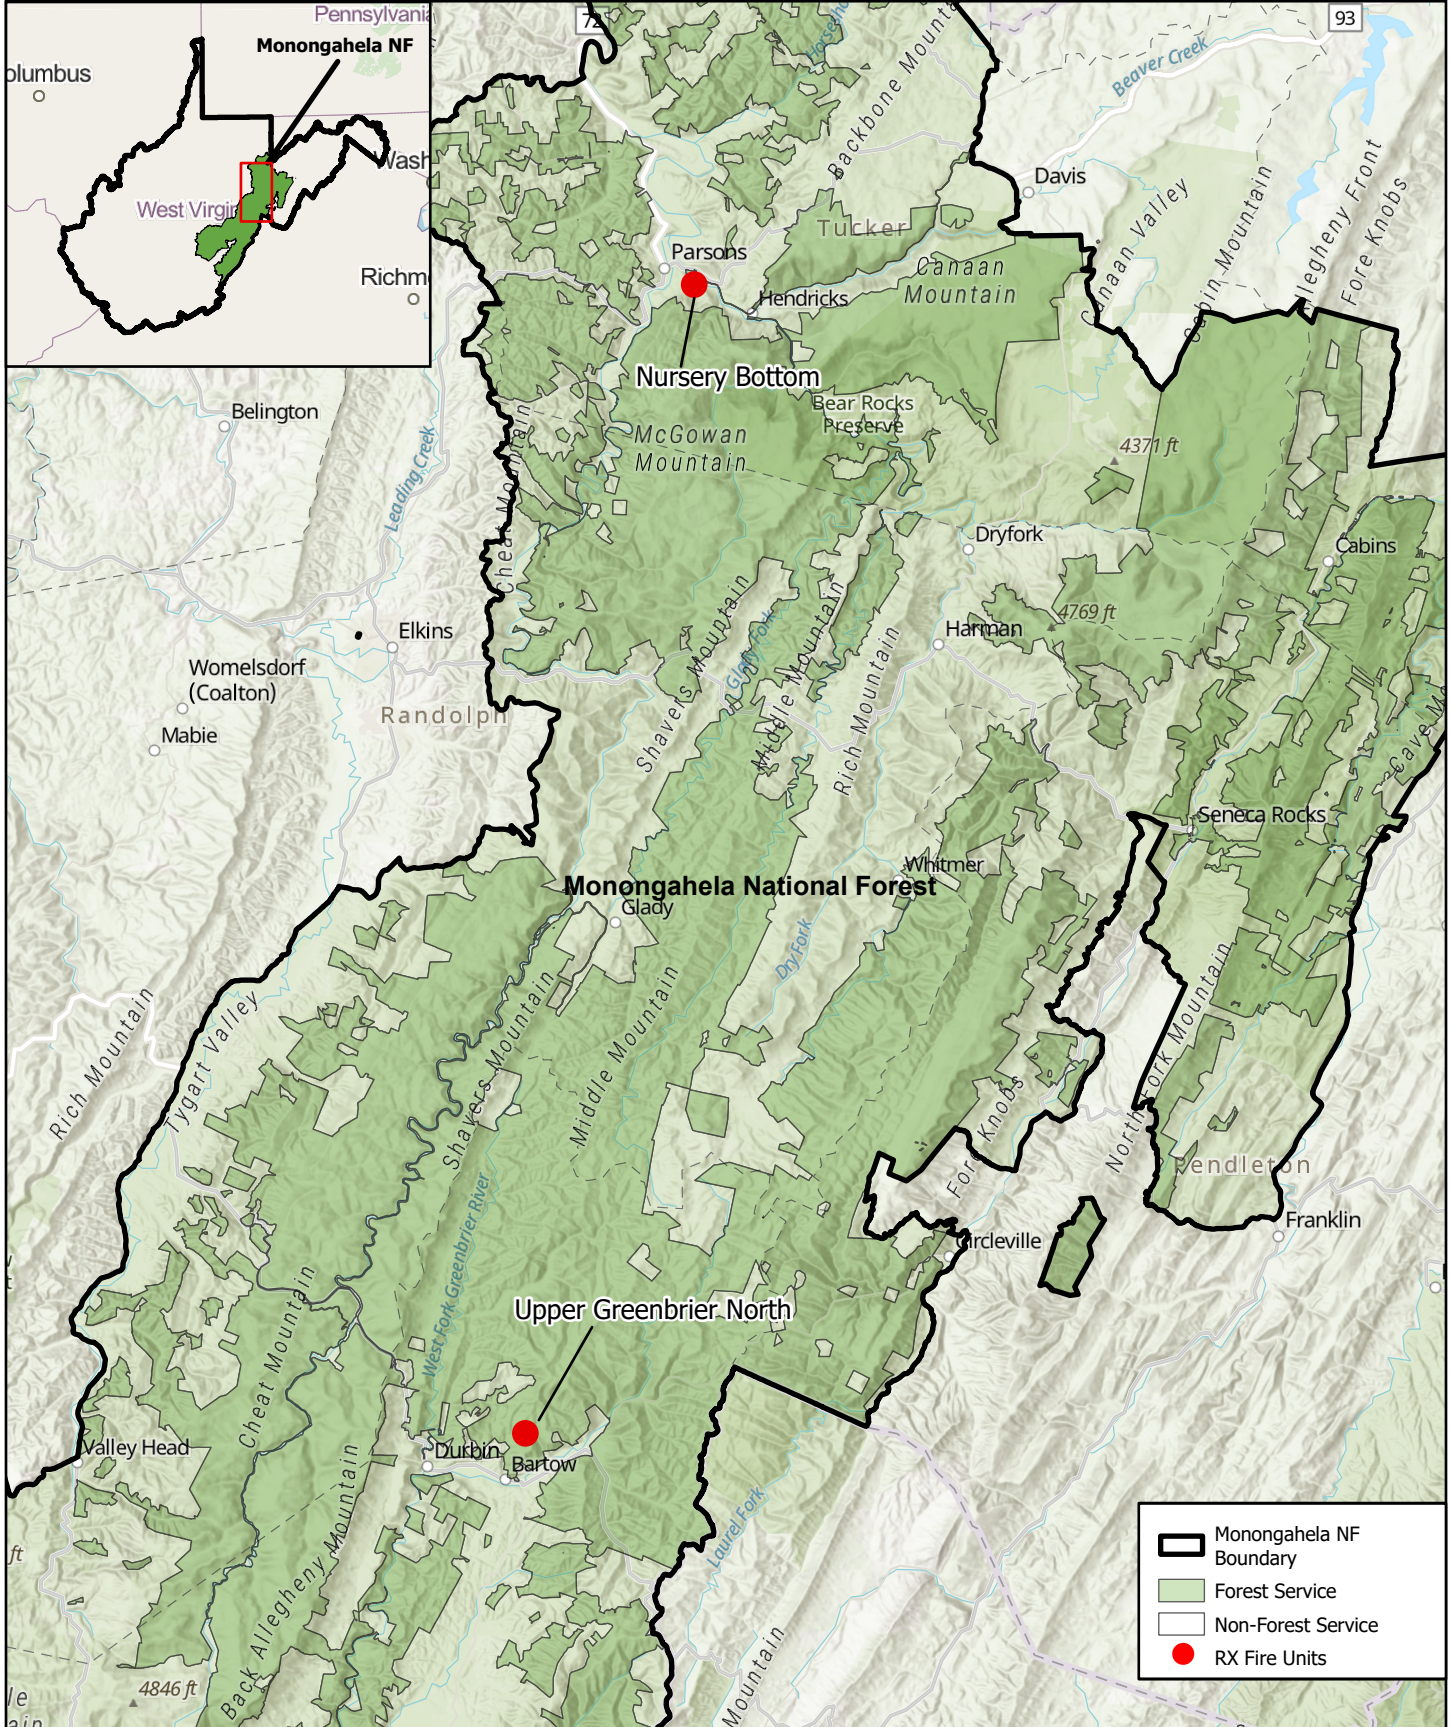

03/03/2025

2025 North Zone Spring Prescribed Fire Units Monongahela National Forest

1:385,000
 Author: CMS
 2/14/2025

Disclaimer
 The USDA Forest Service makes no warranty, expressed or implied regarding the data displayed on this map, and reserves the right to correct, update, modify, or replace this information without notification.