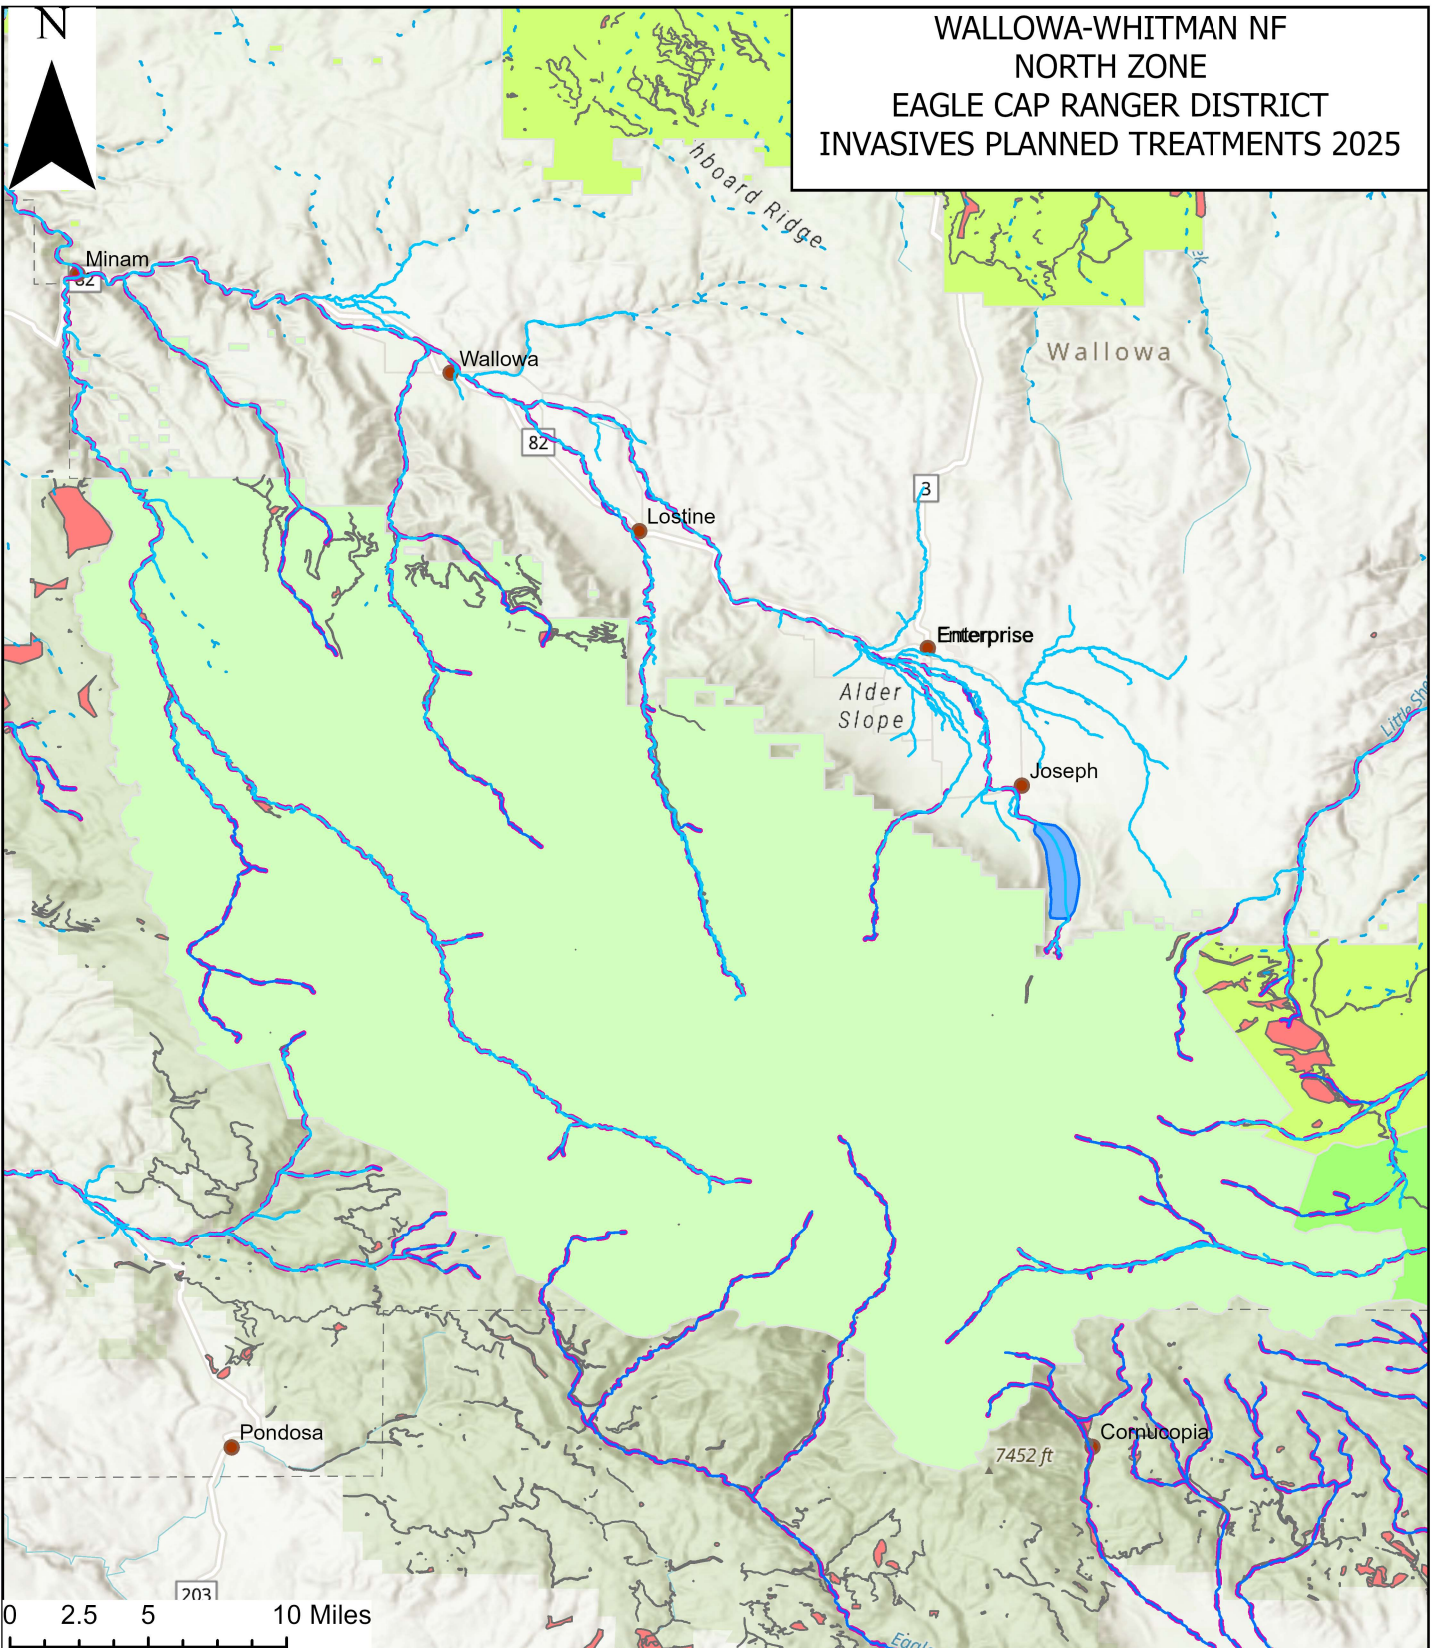

WALLOWA-WHITMAN NF
 NORTH ZONE
 EAGLE CAP RANGER DISTRICT
 INVASIVES PLANNED TREATMENTS 2025

Legend

NMFS Snake River Sockeye Salmon - Critical Habitat	NMFS Snake River Spring/Summer Chinook Salmon - Critical Habitat	FWS Bull Trout Lakes - Critical Habitat	Presumed Bull Trout Occupancy	Txplanned 2023
NMFS Snake River Fall Chinook Salmon - Critical Habitat	NMFS Snake River Steelhead - Critical Habitat	Bull Trout Streams	Critical Habitat Bull Trout Streams	Eagle Cap Ranger District
FWS Bull Trout Streams - Critical Habitat	FWS Bull Trout Streams - Critical Habitat	OCCUPANCY	Occupied Bull Trout Lakes	Hells Canyon Ranger District
		Known Bull Trout Occupancy	Critical Habitat Units Bull Trout Lakes	Wallowa Valley Ranger District
				Cities and Towns