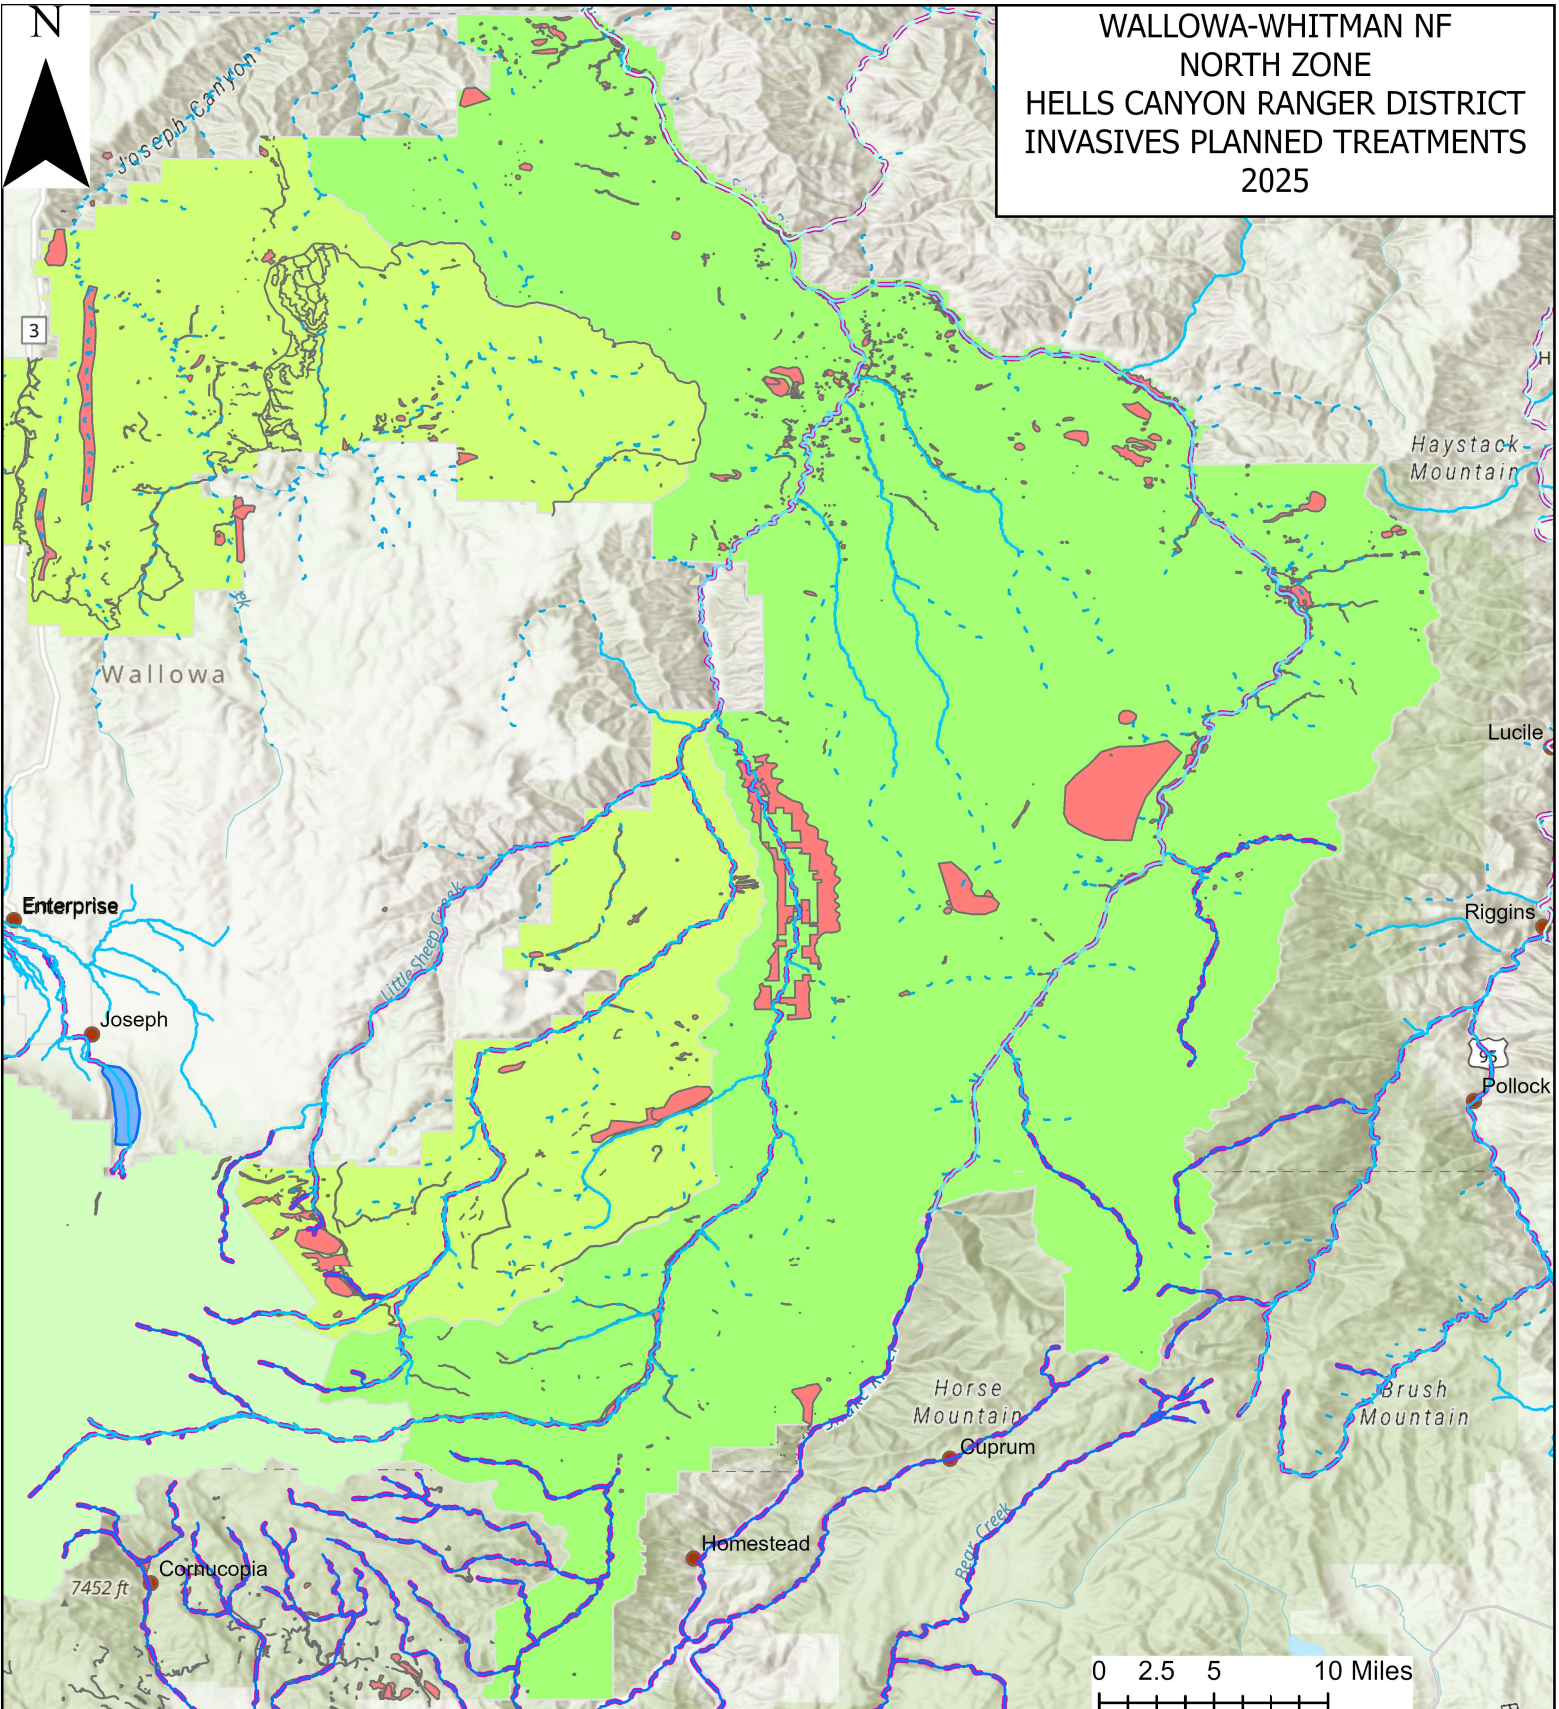

WALLOWA-WHITMAN NF
 NORTH ZONE
 HELLS CANYON RANGER DISTRICT
 INVASIVES PLANNED TREATMENTS
 2025

Legend

- | | | | | |
|---|--|---|---|--------------------------------|
| NMFS Snake River Sockeye Salmon - Critical Habitat | NMFS Snake River Spring/Summer Chinook Salmon - Critical Habitat | FWS Bull Trout Lakes - Critical Habitat | Presumed Bull Trout Occupancy | Planned 2023 |
| NMFS Snake River Fall Chinook Salmon - Critical Habitat | NMFS Snake River Steelhead - Critical Habitat | Bull Trout Streams | Critical Habitat Bull Trout Streams | Eagle Cap Ranger District |
| FWS Bull Trout Streams - Critical Habitat | | OCCUPANCY | Occupied Bull Trout Lakes | Hells Canyon Ranger District |
| | | Known Bull Trout Occupancy | Critical Habitat Units Bull Trout Lakes | Wallowa Valley Ranger District |
| | | | | Cities and Towns |

Map by
 FWS, Esri,
 GA, USGS