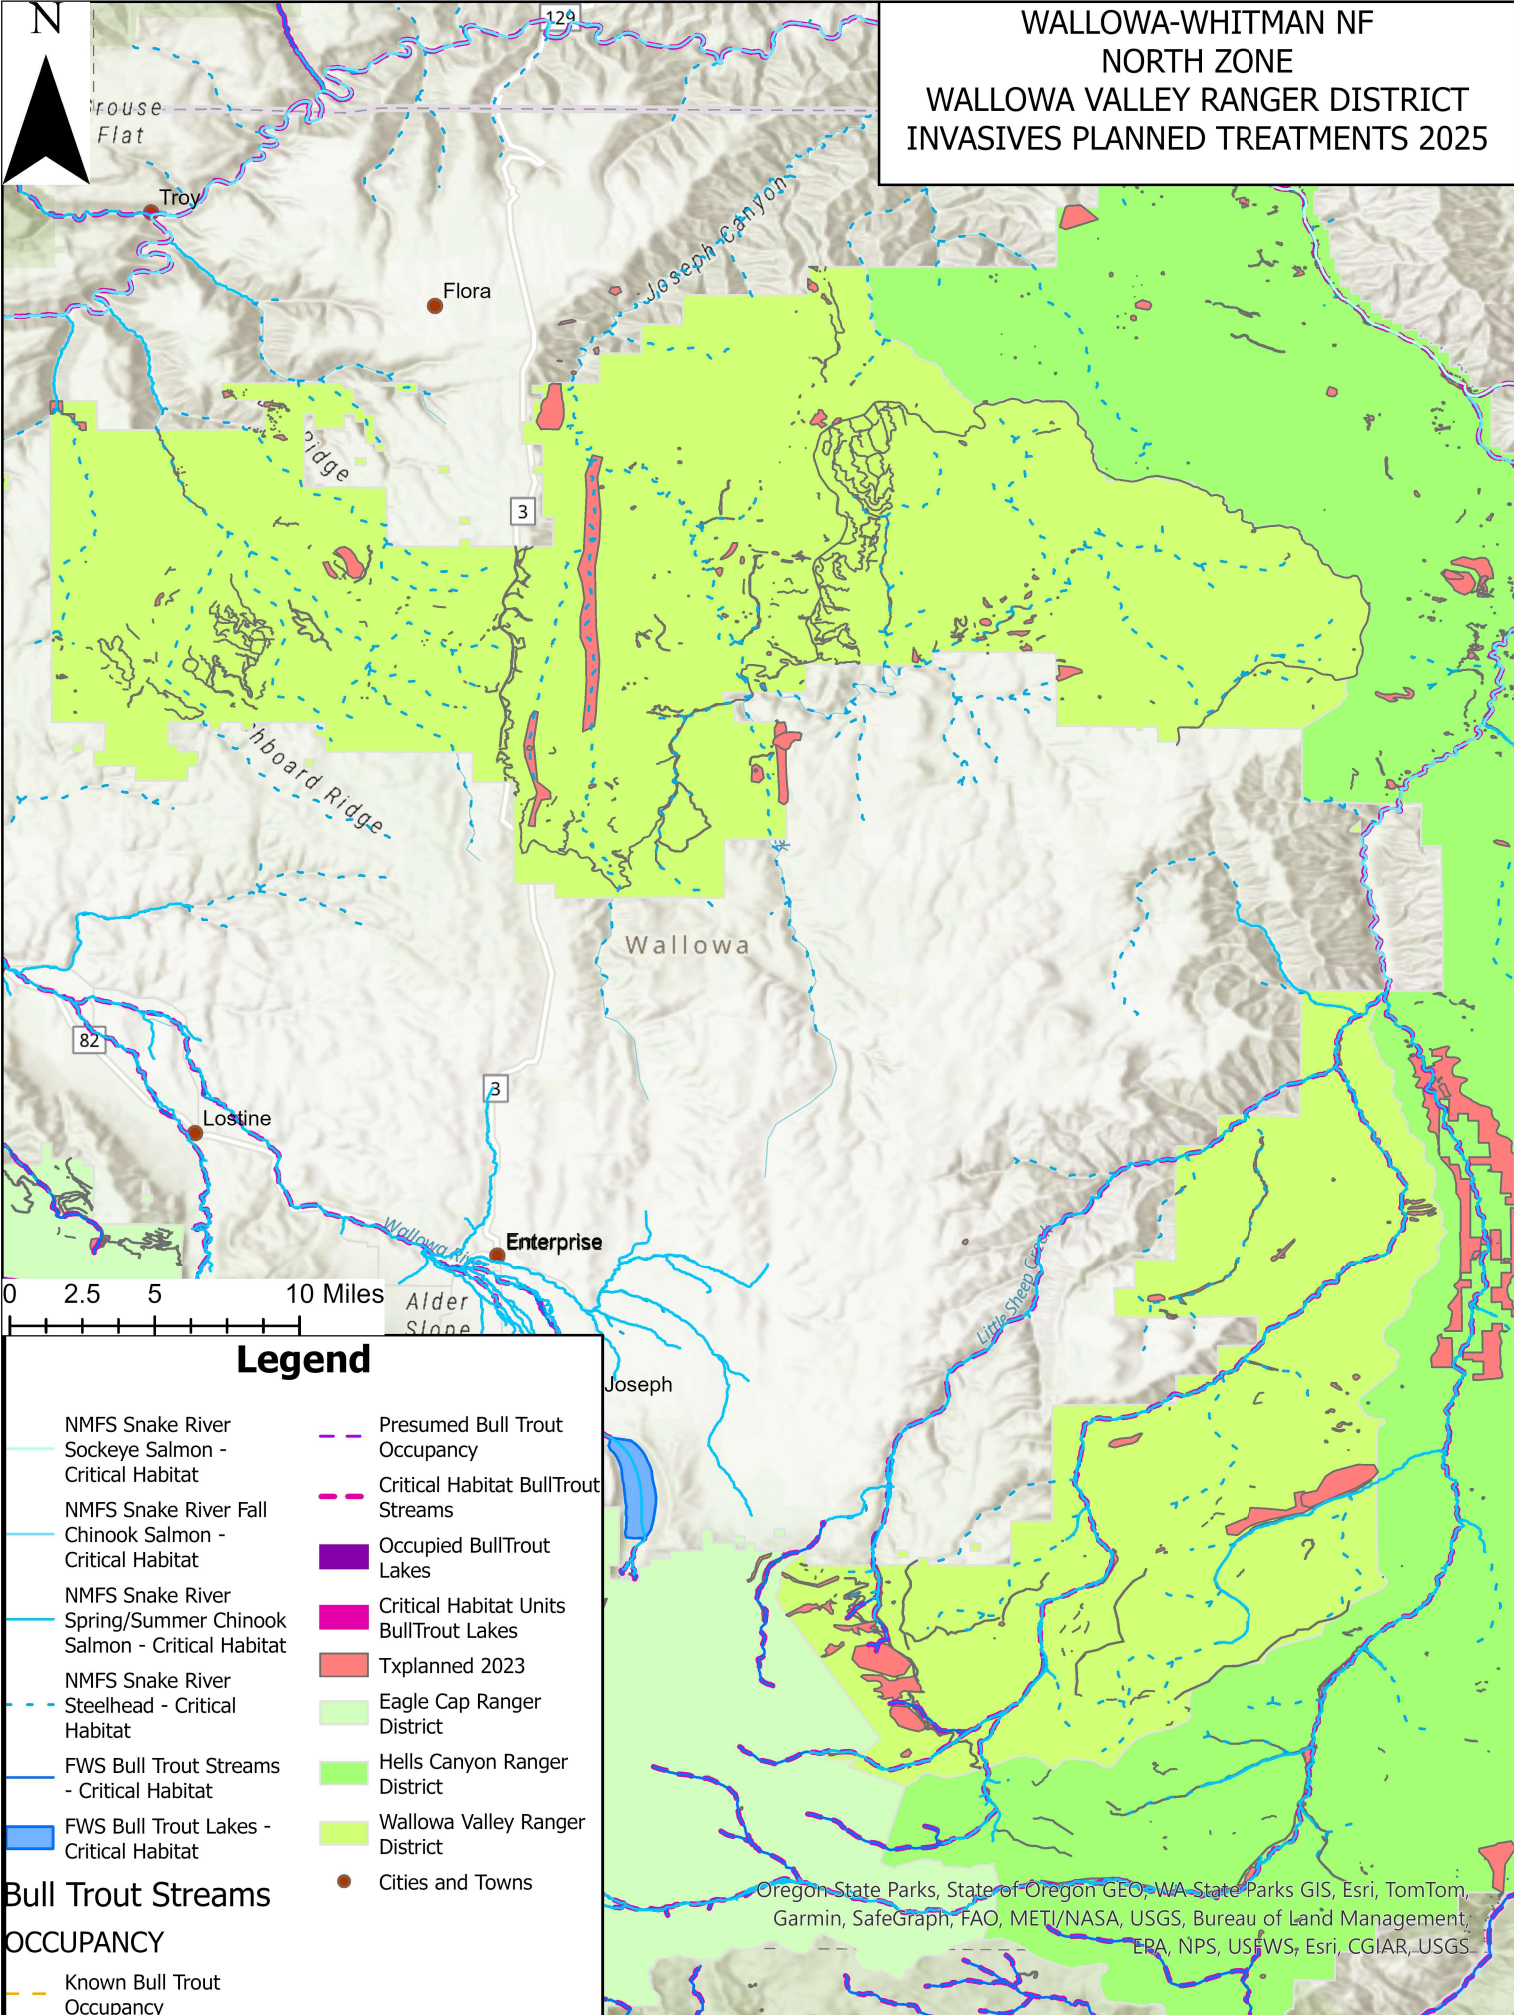

WALLOWA-WHITMAN NF
 NORTH ZONE
 WALLOWA VALLEY RANGER DISTRICT
 INVASIVES PLANNED TREATMENTS 2025

Legend

NMFS Snake River Sockeye Salmon - Critical Habitat	Presumed Bull Trout Occupancy
NMFS Snake River Fall Chinook Salmon - Critical Habitat	Critical Habitat Bull Trout Streams
NMFS Snake River Spring/Summer Chinook Salmon - Critical Habitat	Occupied Bull Trout Lakes
NMFS Snake River Steelhead - Critical Habitat	Critical Habitat Units Bull Trout Lakes
FWS Bull Trout Streams - Critical Habitat	Txplanned 2023
FWS Bull Trout Lakes - Critical Habitat	Eagle Cap Ranger District
	Hells Canyon Ranger District
	Wallowa Valley Ranger District
	Cities and Towns

Bull Trout Streams

OCCUPANCY

Known Bull Trout Occupancy

Oregon State Parks, State of Oregon GEO, WA State Parks GIS, Esri, TomTom, Garmin, SafeGraph, FAO, METI/NASA, USGS, Bureau of Land Management, ERA, NPS, USFWS, Esri, CGIAR, USGS