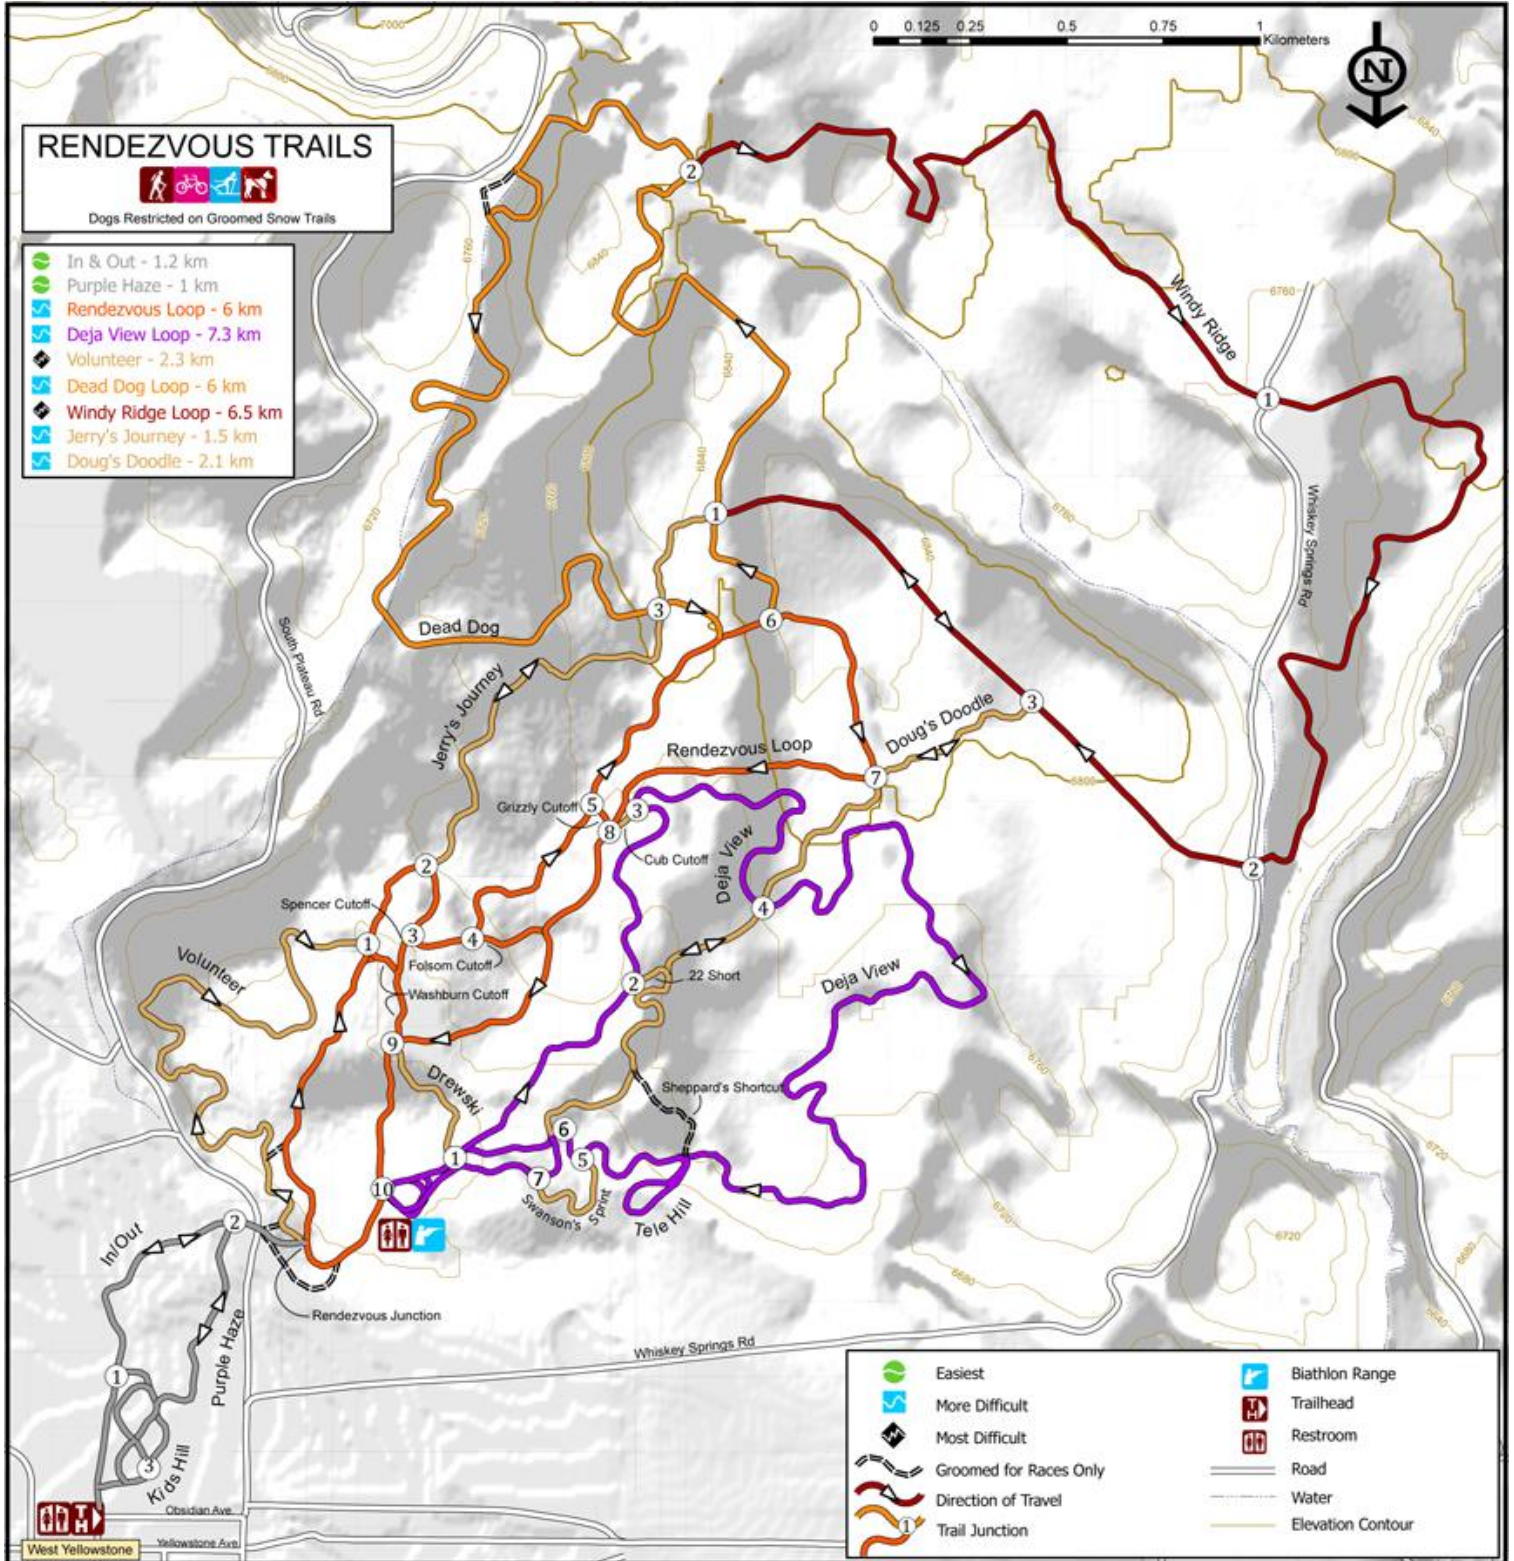

## Exhibit B-Location Map

## Exhibit B – Location Map

WYSEF  
SPAM CUP #1

December 16 – 18, 2011  
Dan Cantrell