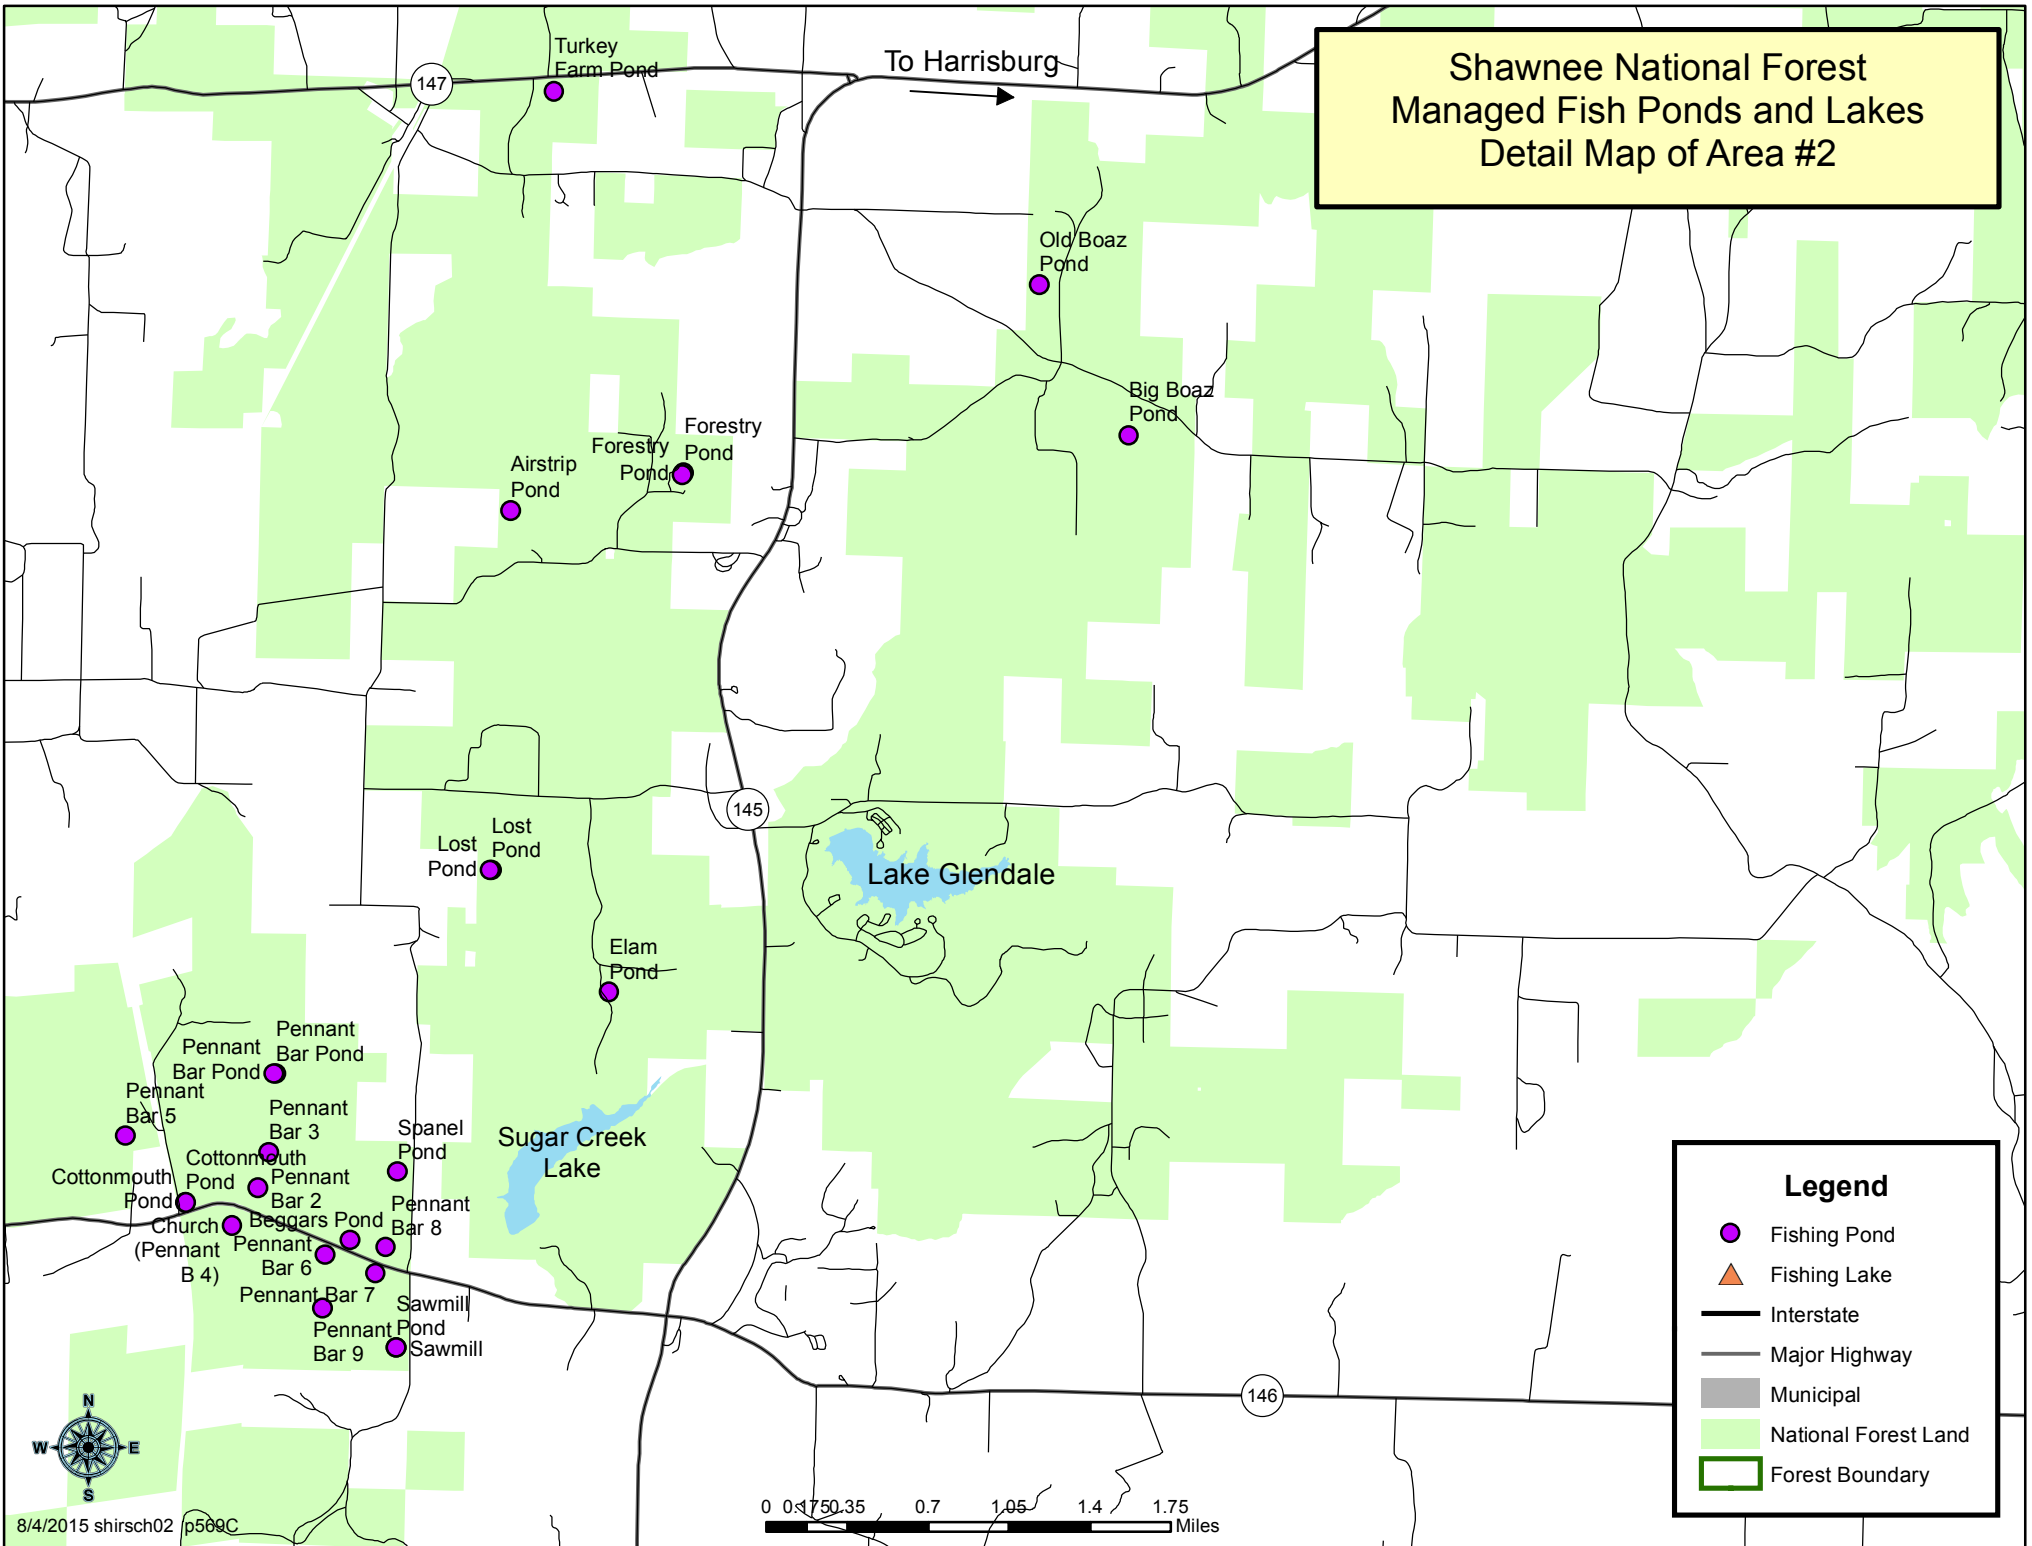

Shawnee National Forest Managed Fish Ponds and Lakes Detail Map of Area #2

Legend

- Fishing Pond
- ▲ Fishing Lake
- Interstate
- Major Highway
- Municipal
- National Forest Land
- Forest Boundary