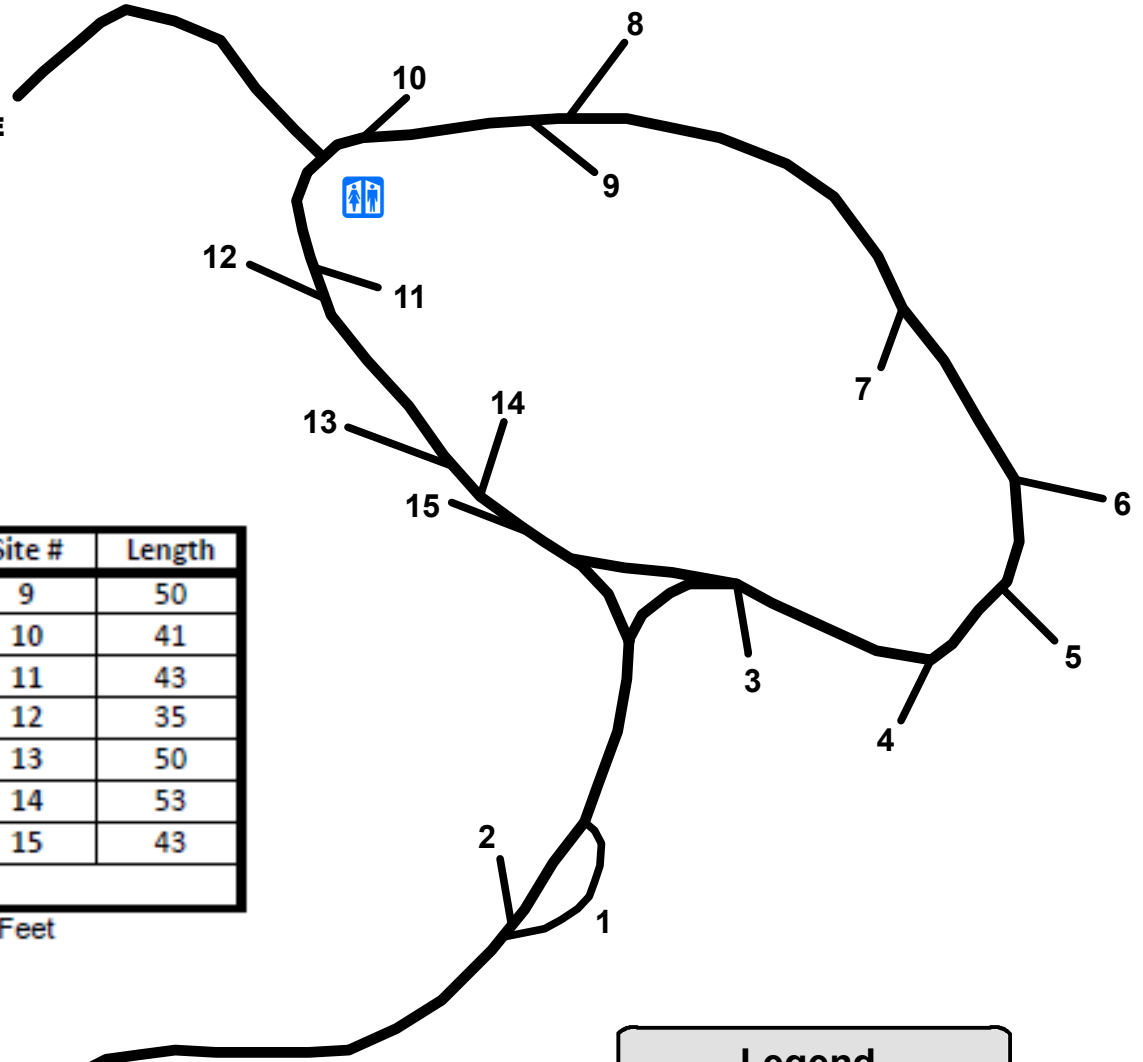

New Fork Lake Campground

New Fork Lake

DAY USE ONLY

Site #	Length	Site #	Length
1	90	9	50
2	37	10	41
3	35	11	43
4	35	12	35
5	45	13	50
6	38	14	53
7	47	15	43
8	49		

Site Pullout Length In US Feet

Legend

- Fee Station
- Toilet
- Beach Access

To Pinedale
(23 Miles)

FS Road 736

Pinedale Ranger District
29 E. Fremont Lake Road
Pinedale, WY 82941
(307)367-4326

Published 2017 - USFS, M Squared Cartography