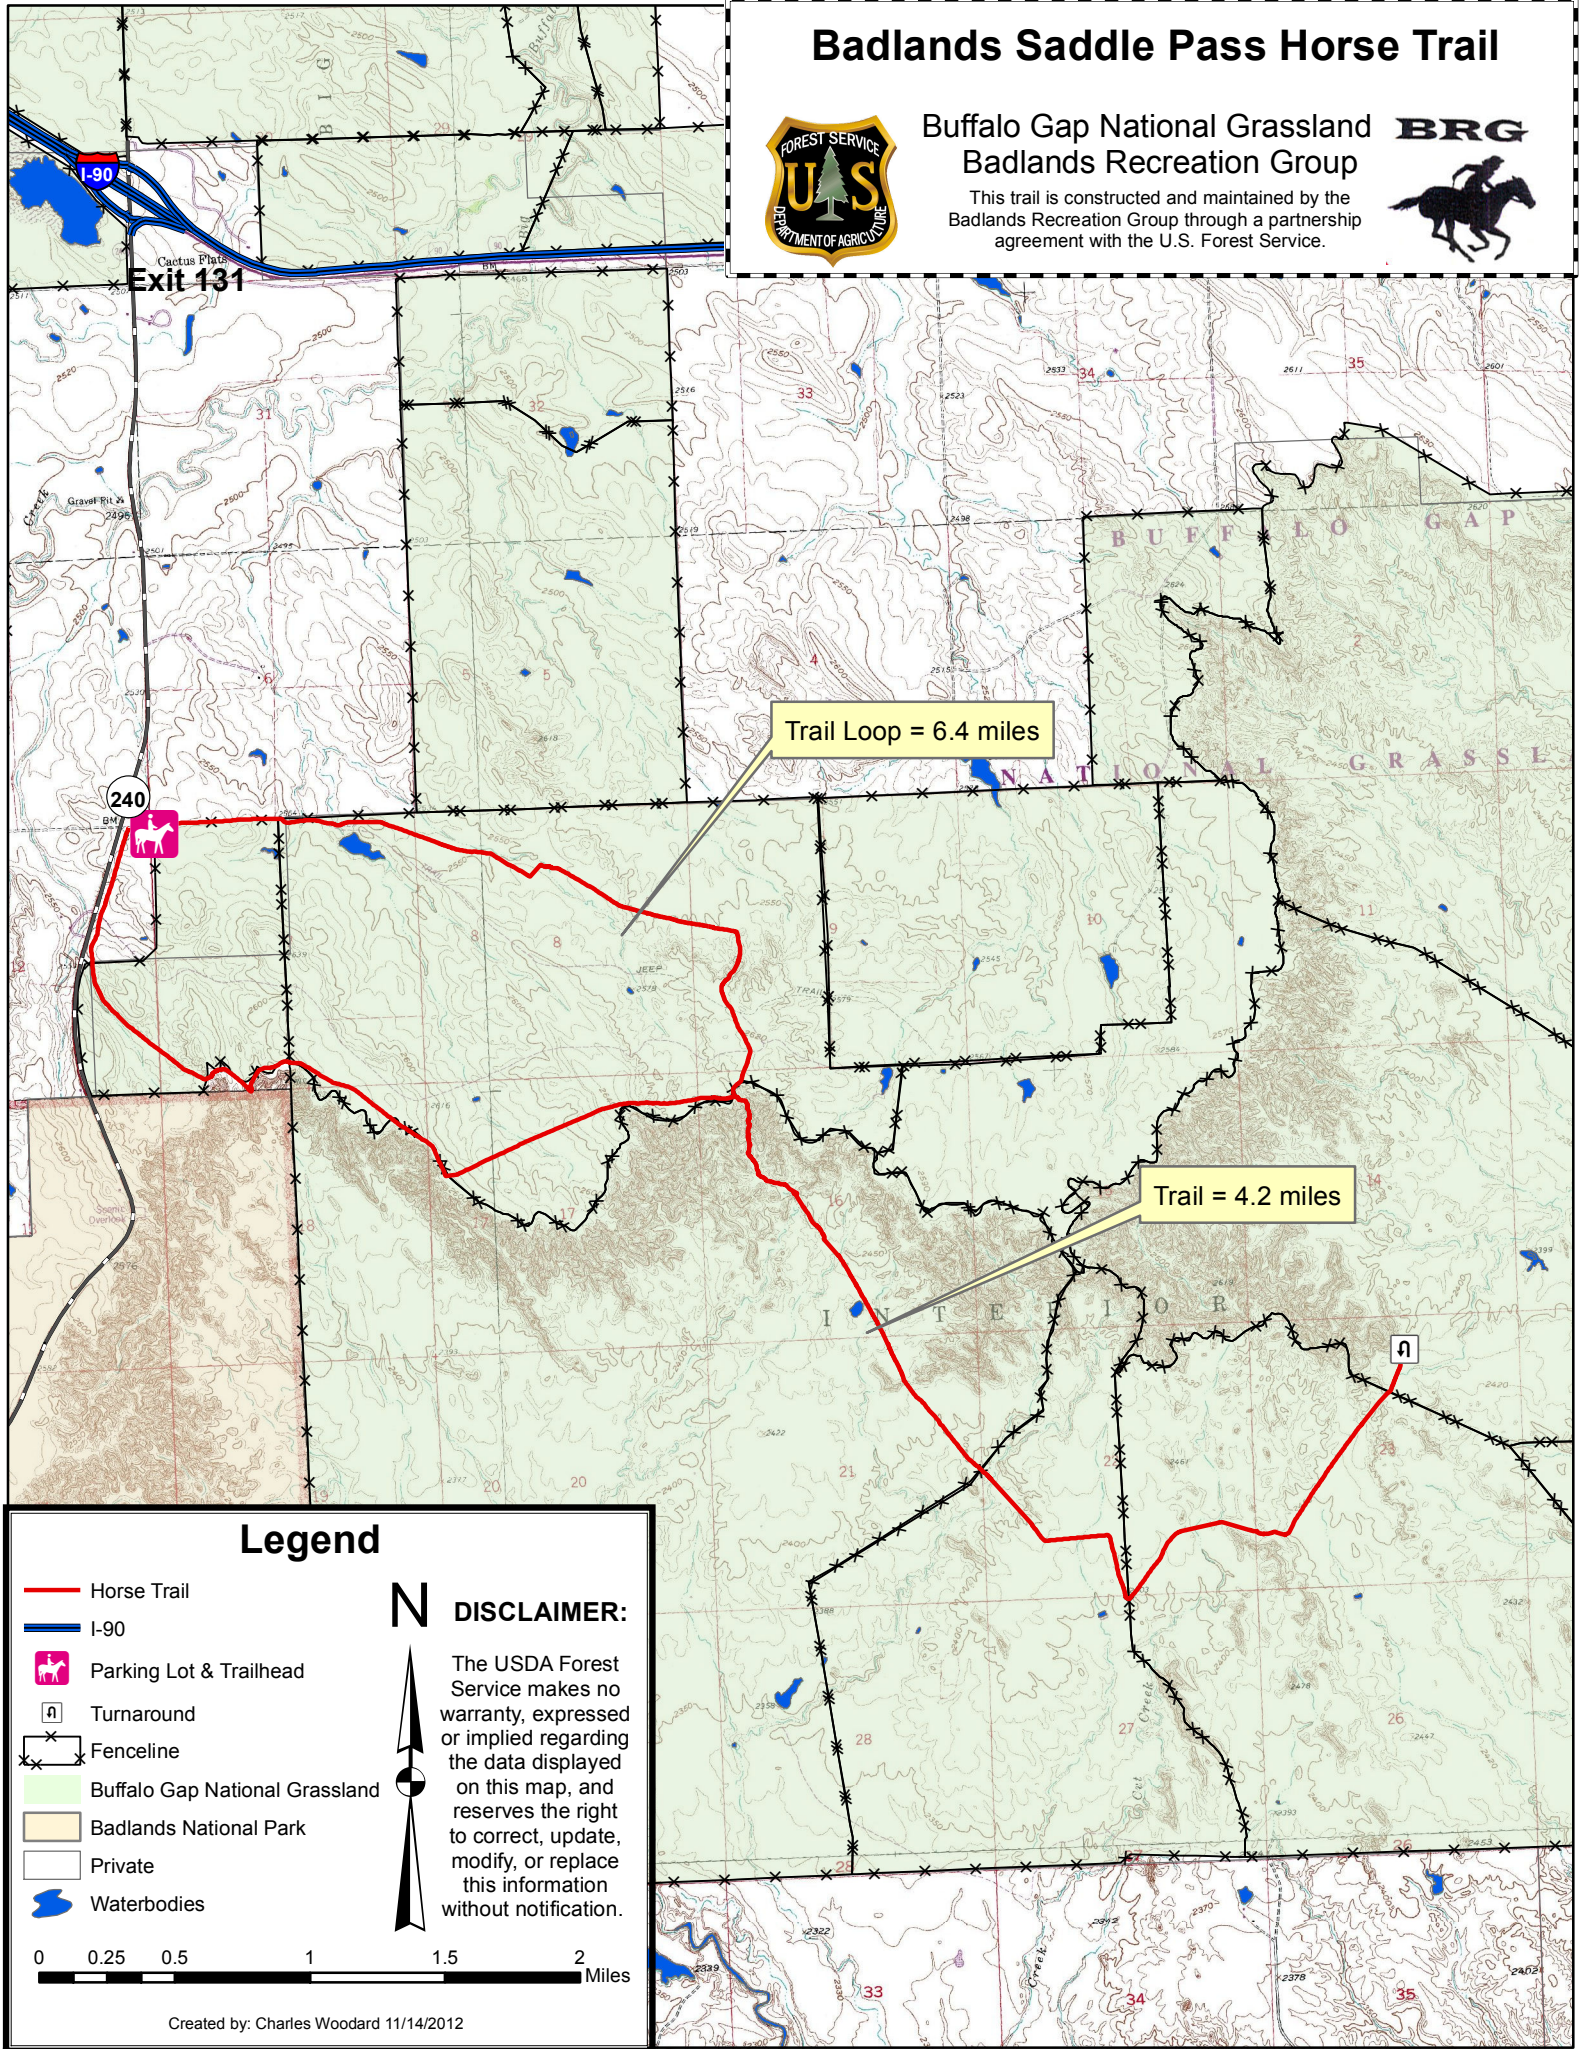

# Badlands Saddle Pass Horse Trail

Buffalo Gap National Grassland  
Badlands Recreation Group

This trail is constructed and maintained by the Badlands Recreation Group through a partnership agreement with the U.S. Forest Service.

Trail Loop = 6.4 miles

Trail = 4.2 miles

## Legend

- Horse Trail
- I-90
- Parking Lot & Trailhead
- Turnaround
- Fenceline
- Buffalo Gap National Grassland
- Badlands National Park
- Private
- Waterbodies

**DISCLAIMER:**  
The USDA Forest Service makes no warranty, expressed or implied regarding the data displayed on this map, and reserves the right to correct, update, modify, or replace this information without notification.