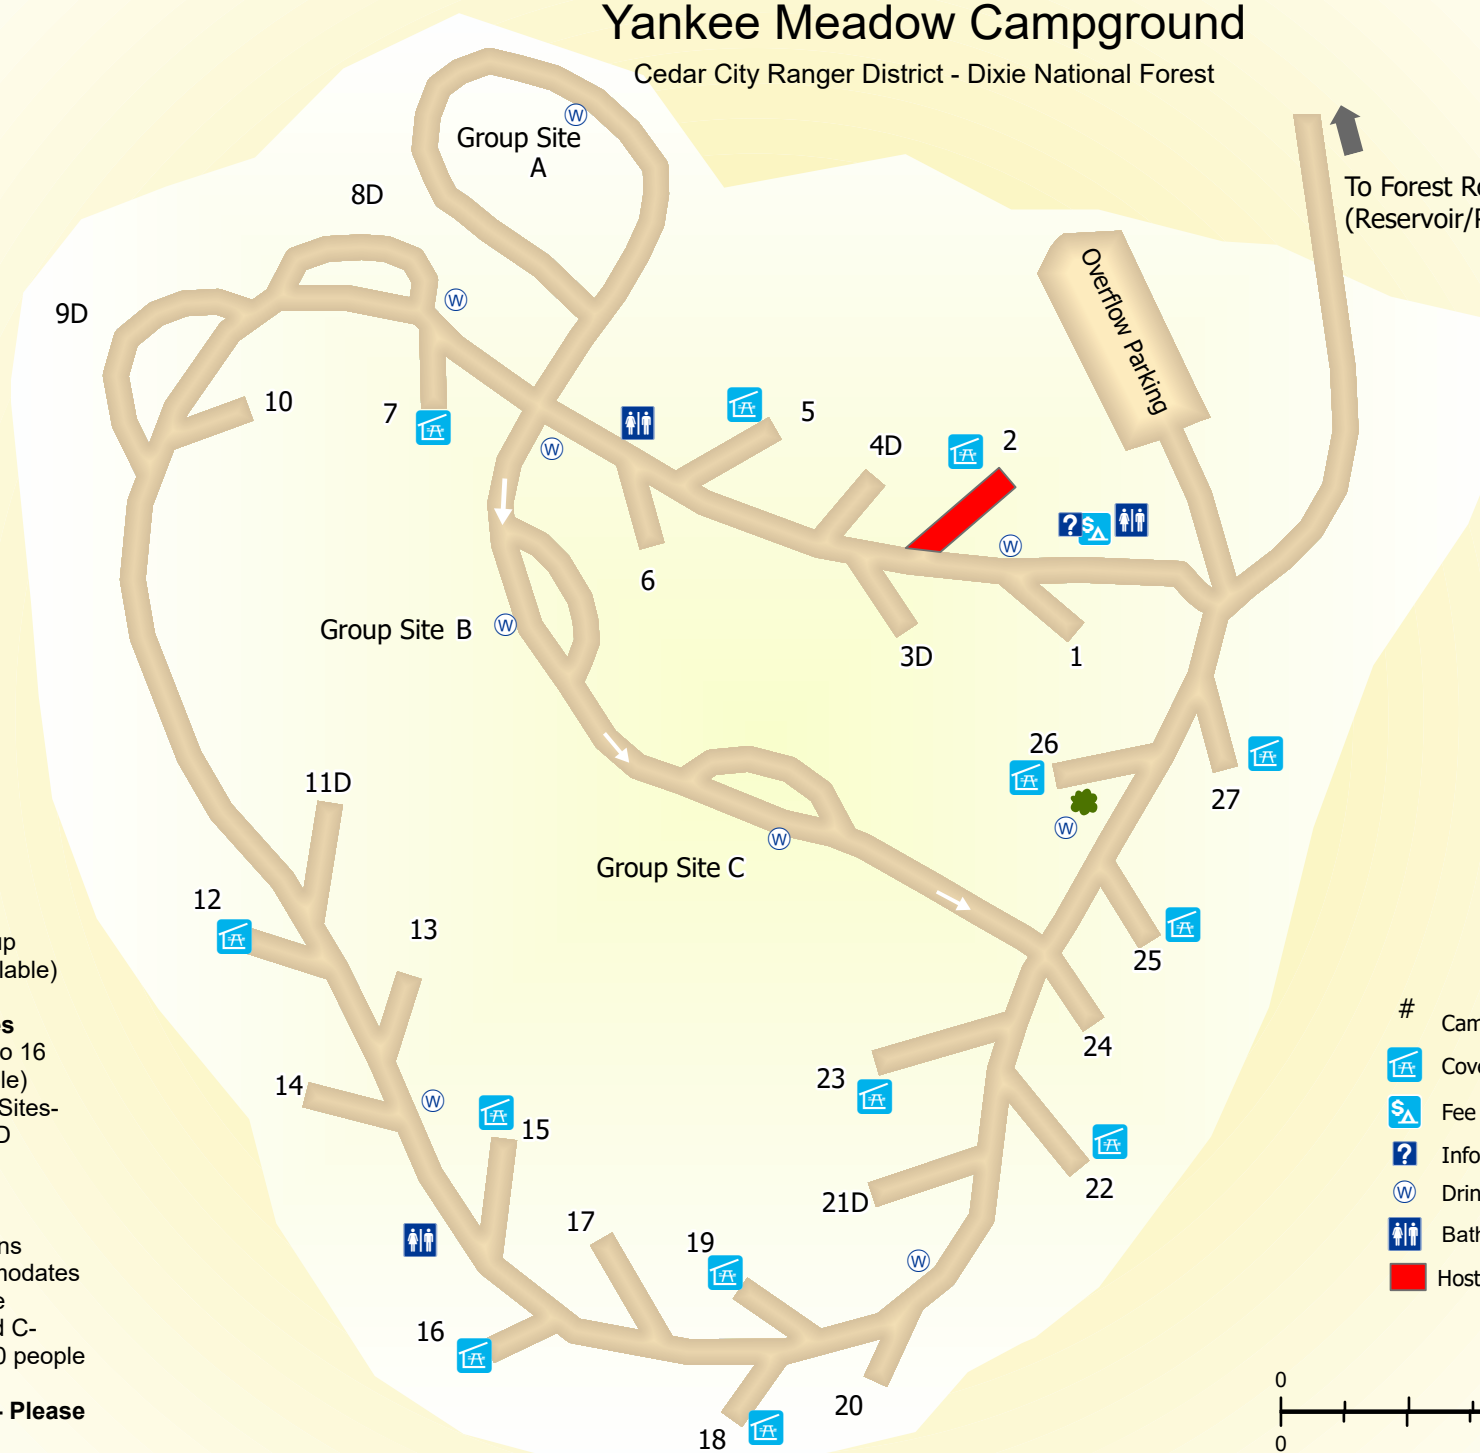

# Yankee Meadow Campground

Cedar City Ranger District - Dixie National Forest

To Forest Road 049  
(Reservoir/Parowan)

**Single Sites**  
Accommodate up to 8 people (22 available)

**D - Double Sites**  
Accommodate up to 16 people (6 available)  
Reservable Double Sites- 8D, 11D and 21D

**Group Sites**  
All Reservable Covered Pavillions  
Group Site A- Accommodates up to 40 people  
Group Sites B and C- Accommodate up to 30 people

**No Garbage Service - Please "Pack it out"**

- # Camp Site
- Covered Picnic Table
- Fee Station
- Information Kiosk
- Drinking Water Hydrant
- Bathrooms/ABA Accessible
- Host Site