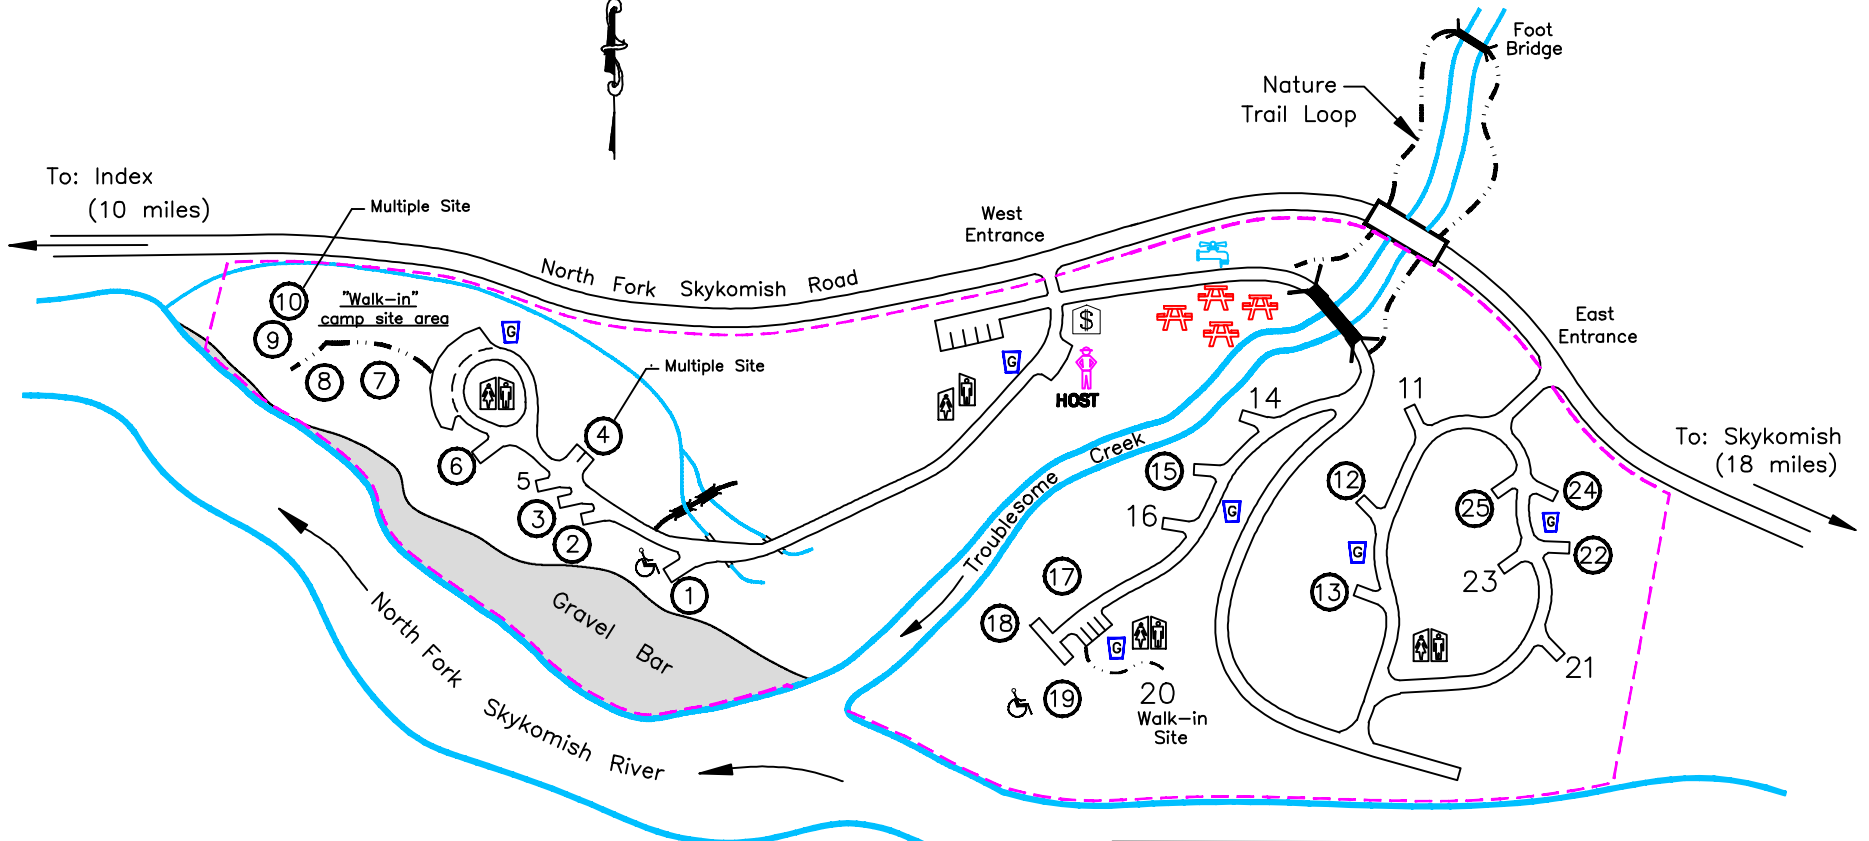

Camping Reservations:
www.Recreation.gov
 1-877-444-6777

Troublesome Creek Campground (Skykomish Ranger District)

LEGEND

- | | | | |
|--|----------------|--|-------------------|
| | Host Site | | Wheelchair Access |
| | Toilet | | Gate |
| | Pay Station | | Trail |
| | Drinking Water | | Permit Boundary |
| | Garbage | | |
| | Picnic Area | | |

**Mt. Baker-Snoqualmie
 National Forest**
 (State of Washington)

REVISED 11/2012