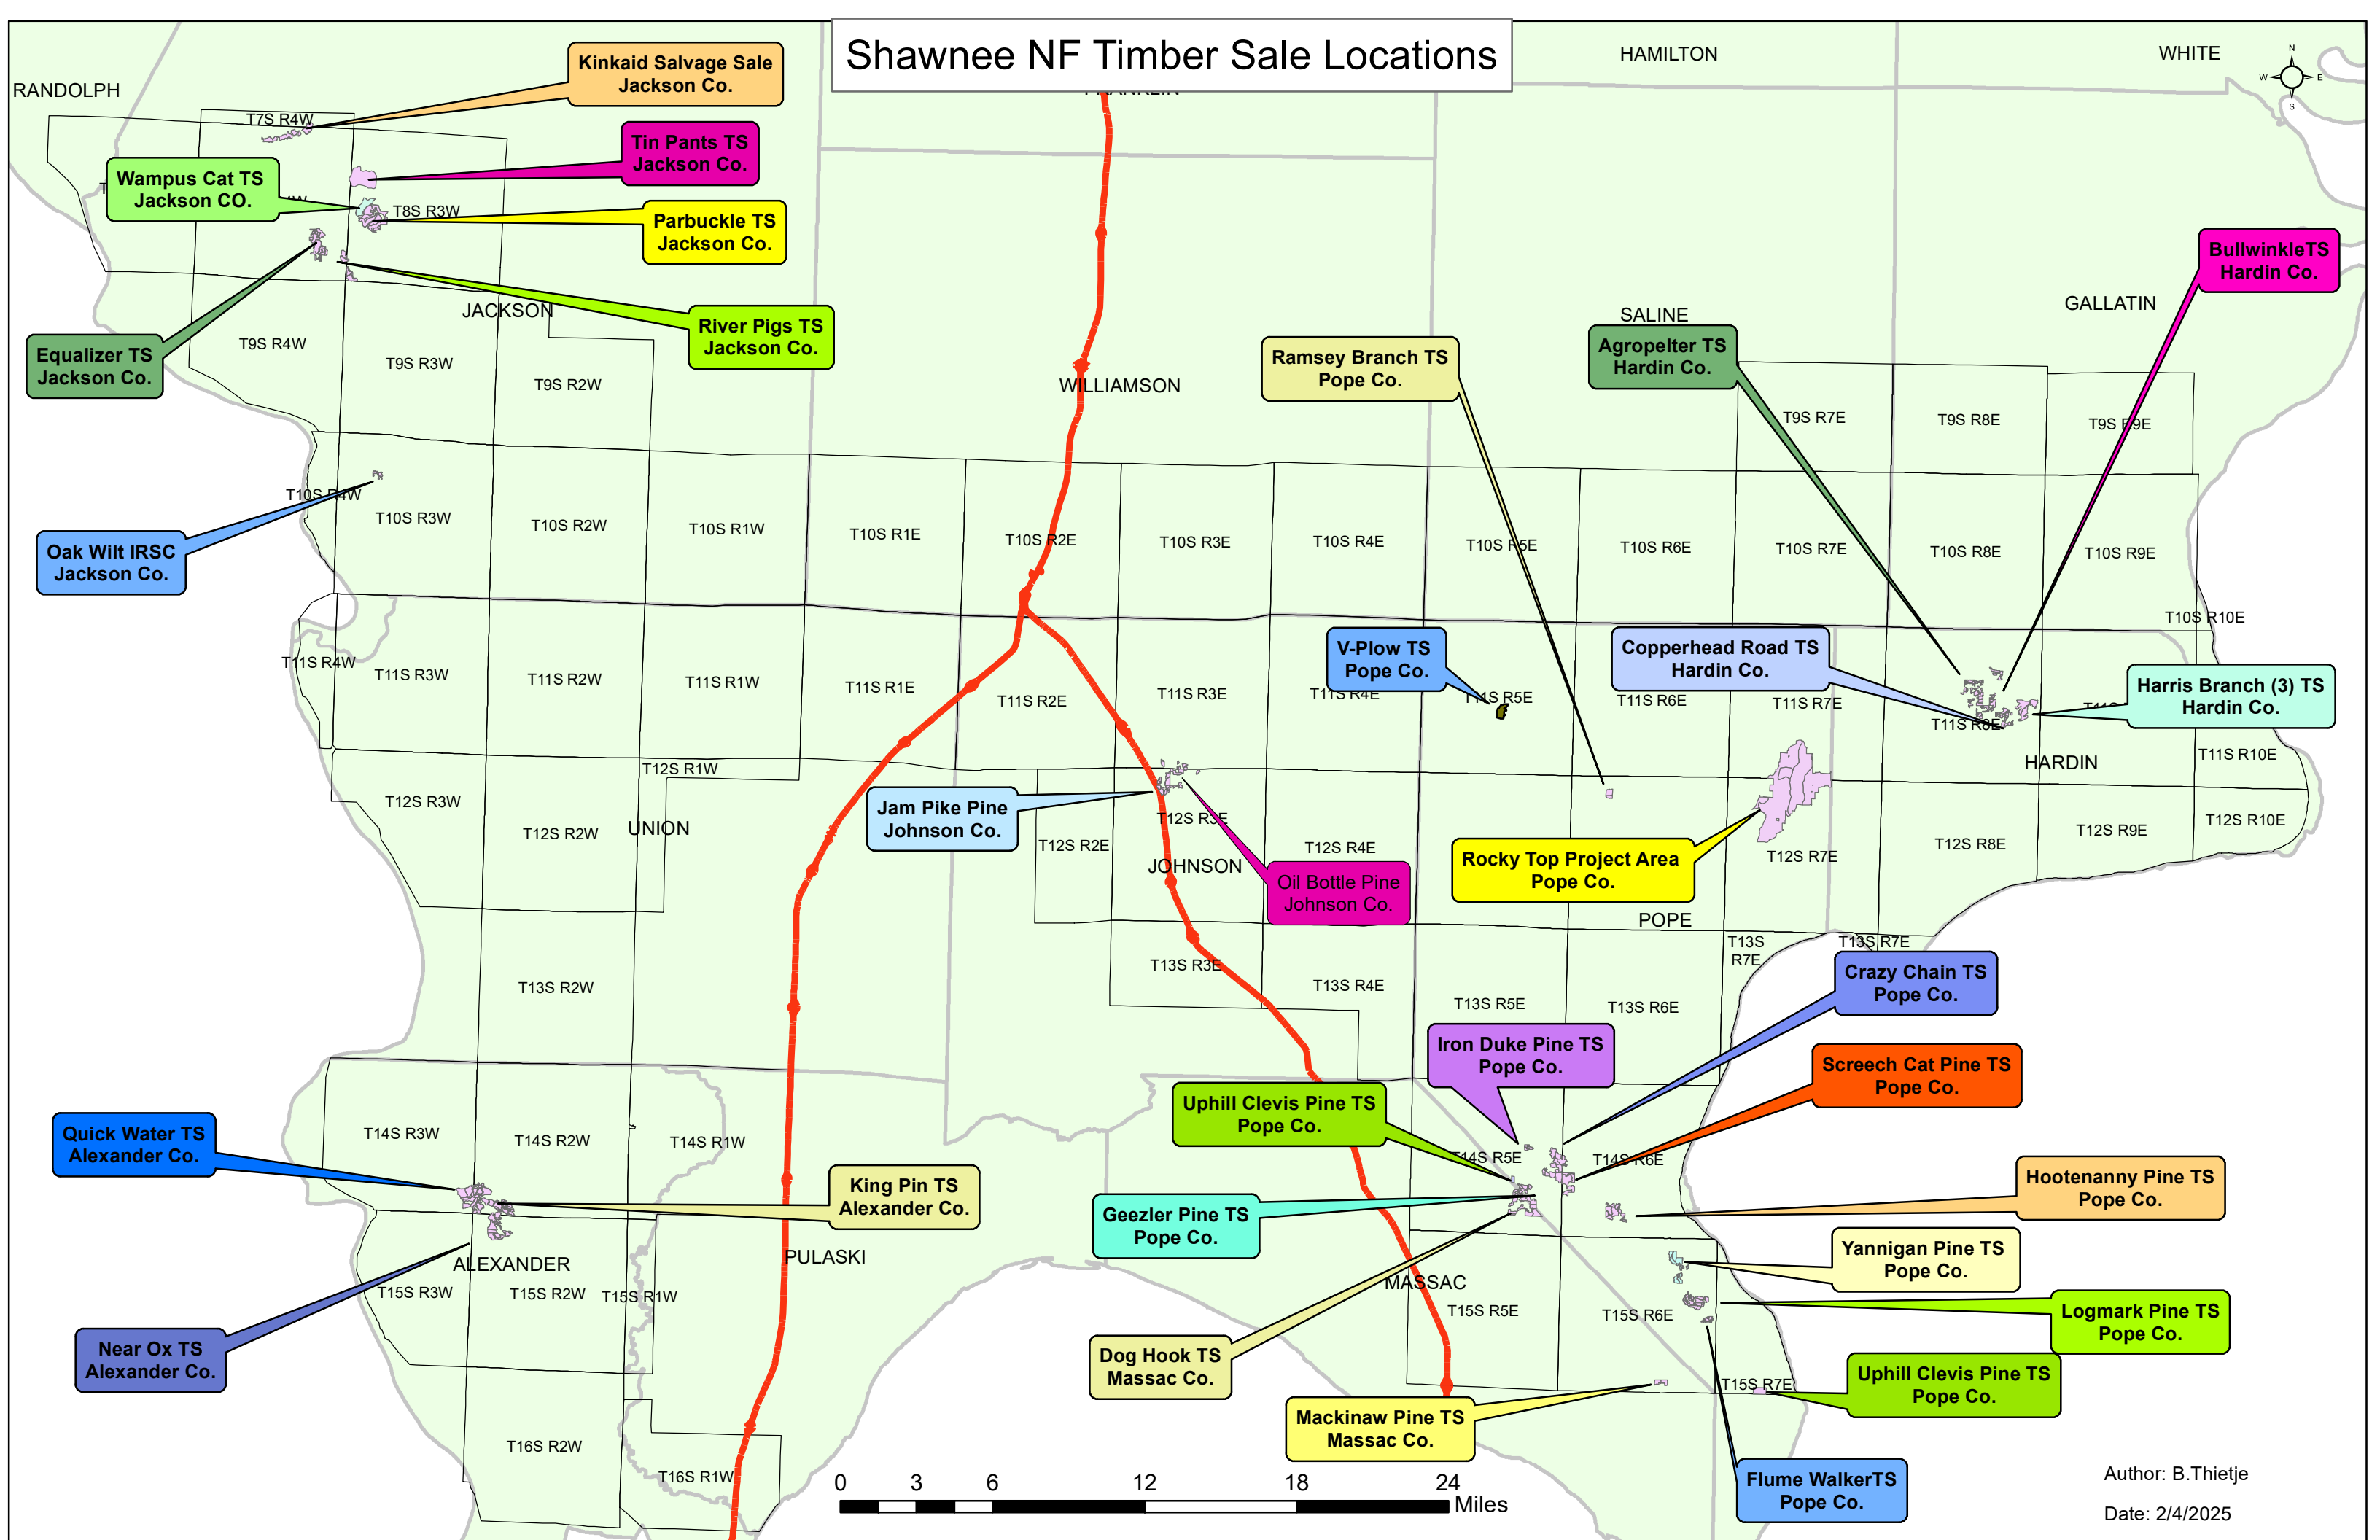

Shawnee NF Timber Sale Locations

0 3 6 12 18 24 Miles