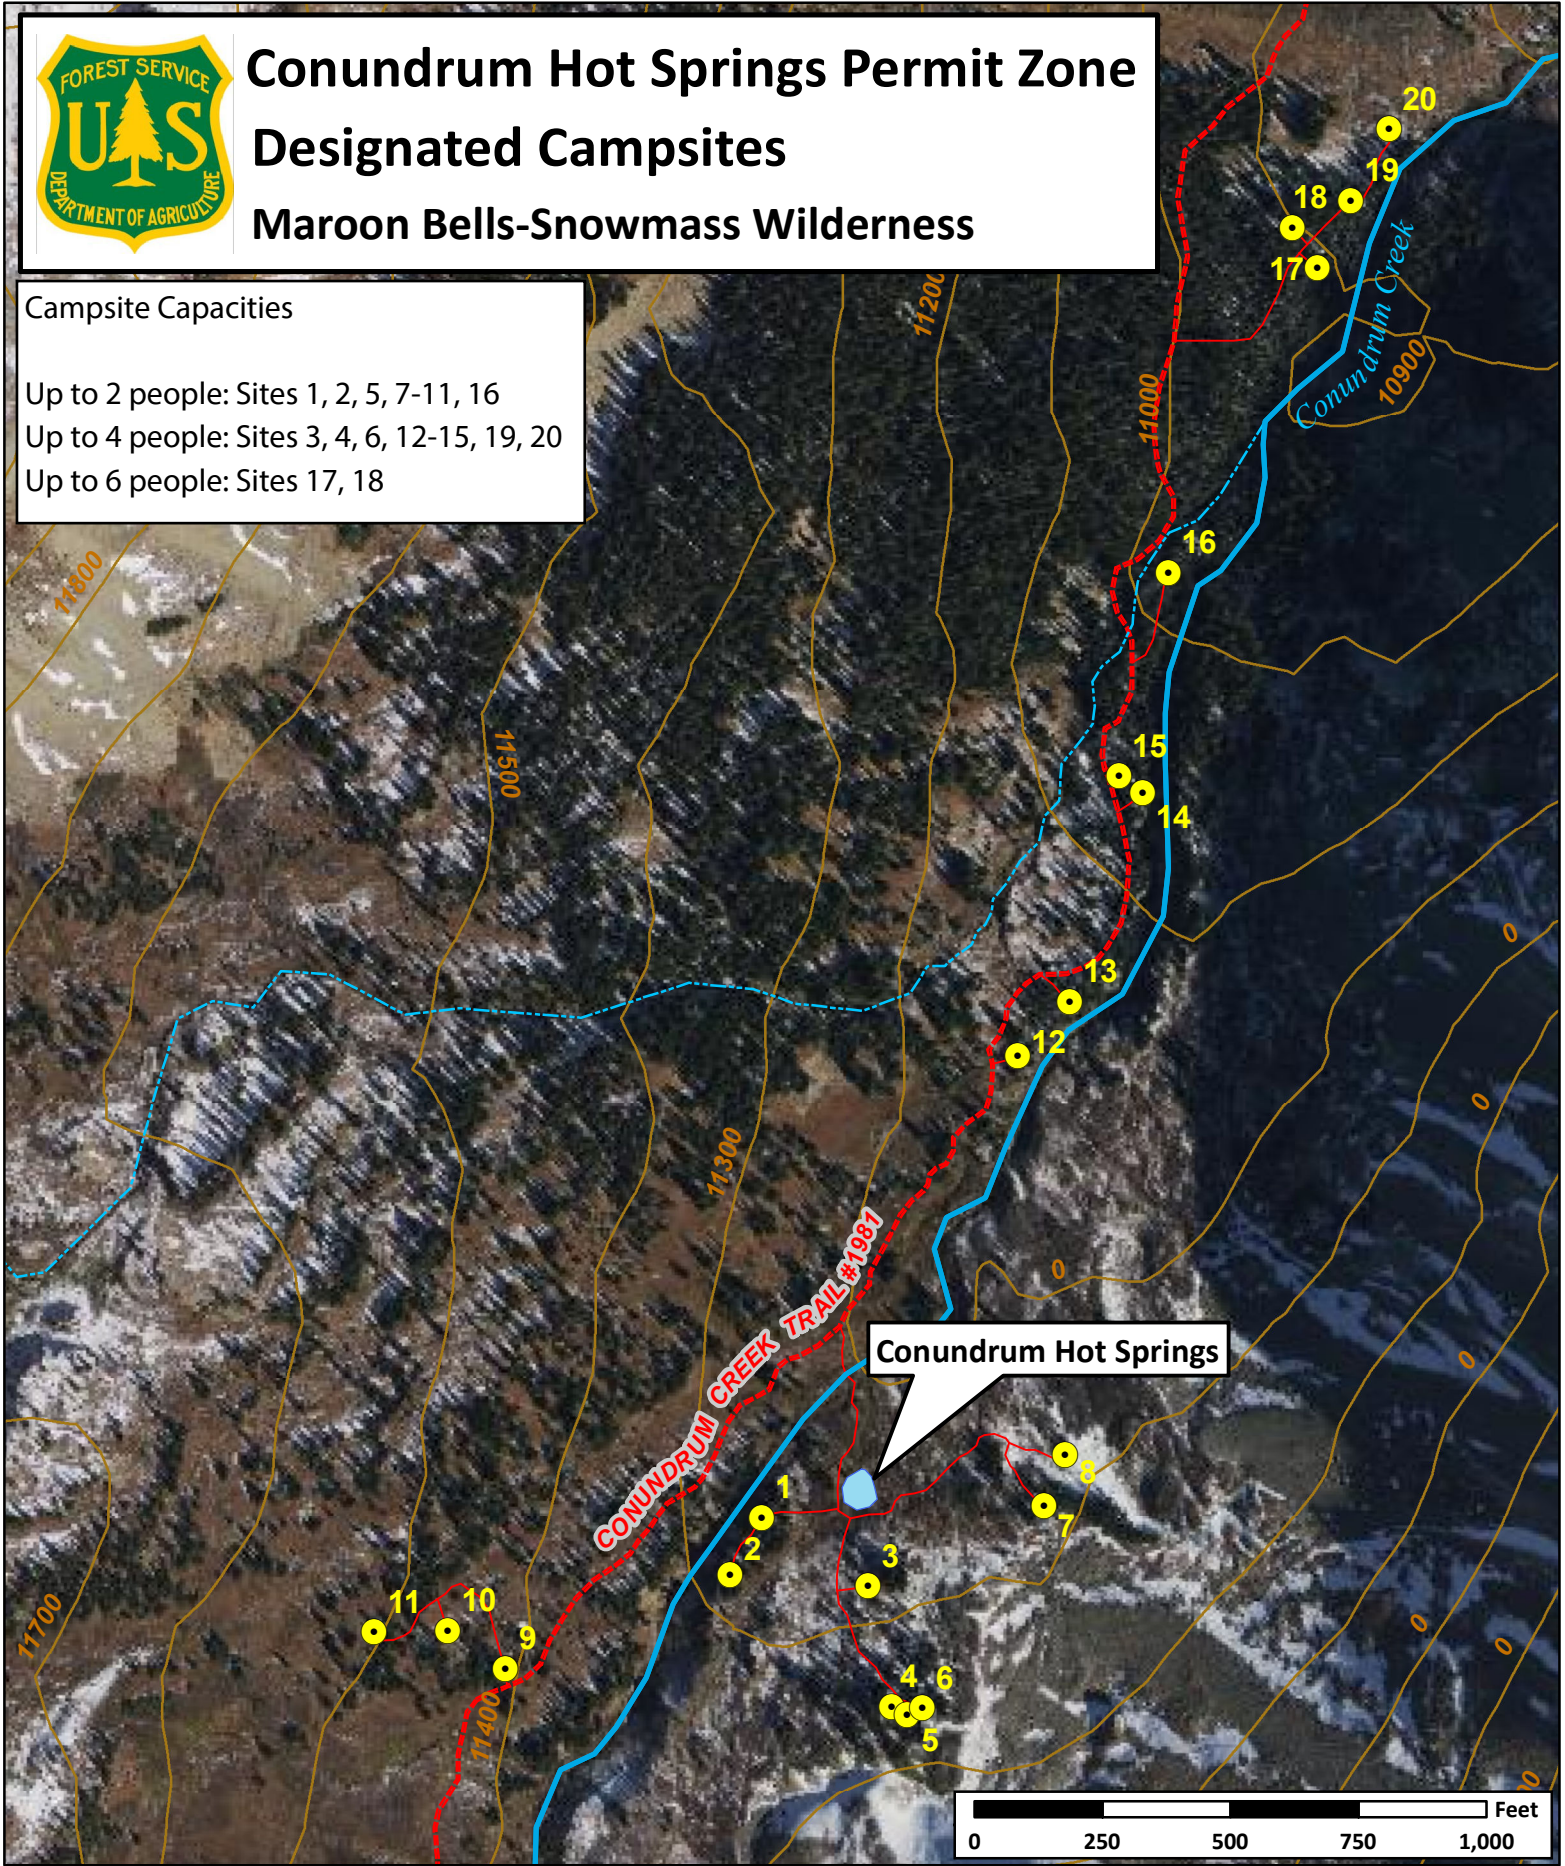

Conundrum Hot Springs Permit Zone

Designated Campsites

Maroon Bells-Snowmass Wilderness

Campsite Capacities

Up to 2 people: Sites 1, 2, 5, 7-11, 16
 Up to 4 people: Sites 3, 4, 6, 12-15, 19, 20
 Up to 6 people: Sites 17, 18

Legend

- Designated Campsite
- Campsite Access Trails
- Conundrum Creek
- Conundrum Creek Trail #1981