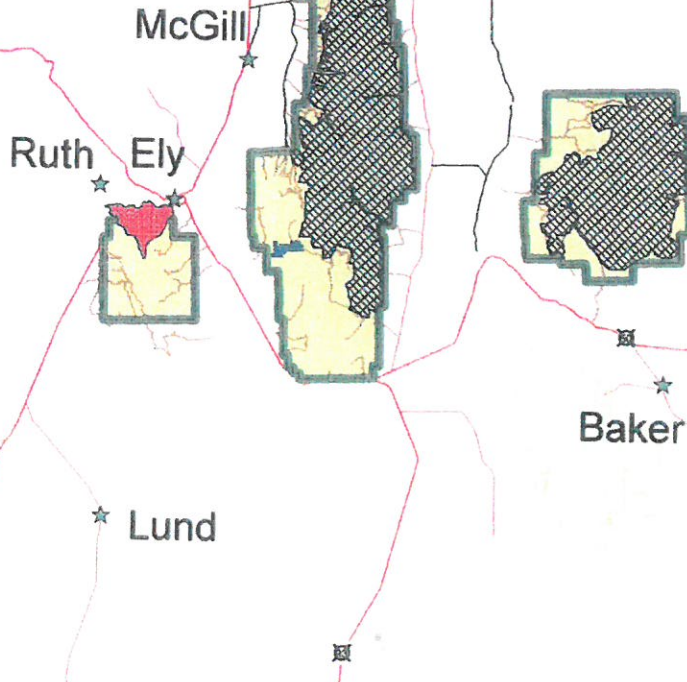

**Ely Ranger District
Humboldt-Toiyabe National Forest**

825 Ave E
Ely, NV 89301
(775) 289-3031

**No Cutting in Murray Watershed
OR
Wilderness Areas!**

| | | |
|---|---------------------------|---|
|  | Murray Watershed |  |
|  | Wilderness | |
|  | Cave Lake State Park |  |
|  | Great Basin National Park | |
|  | Ely Ranger District | |

Map data was compiled from multiple sources. The Humboldt-Toiyabe National Forest makes no warranties to the content or accuracy of this data.