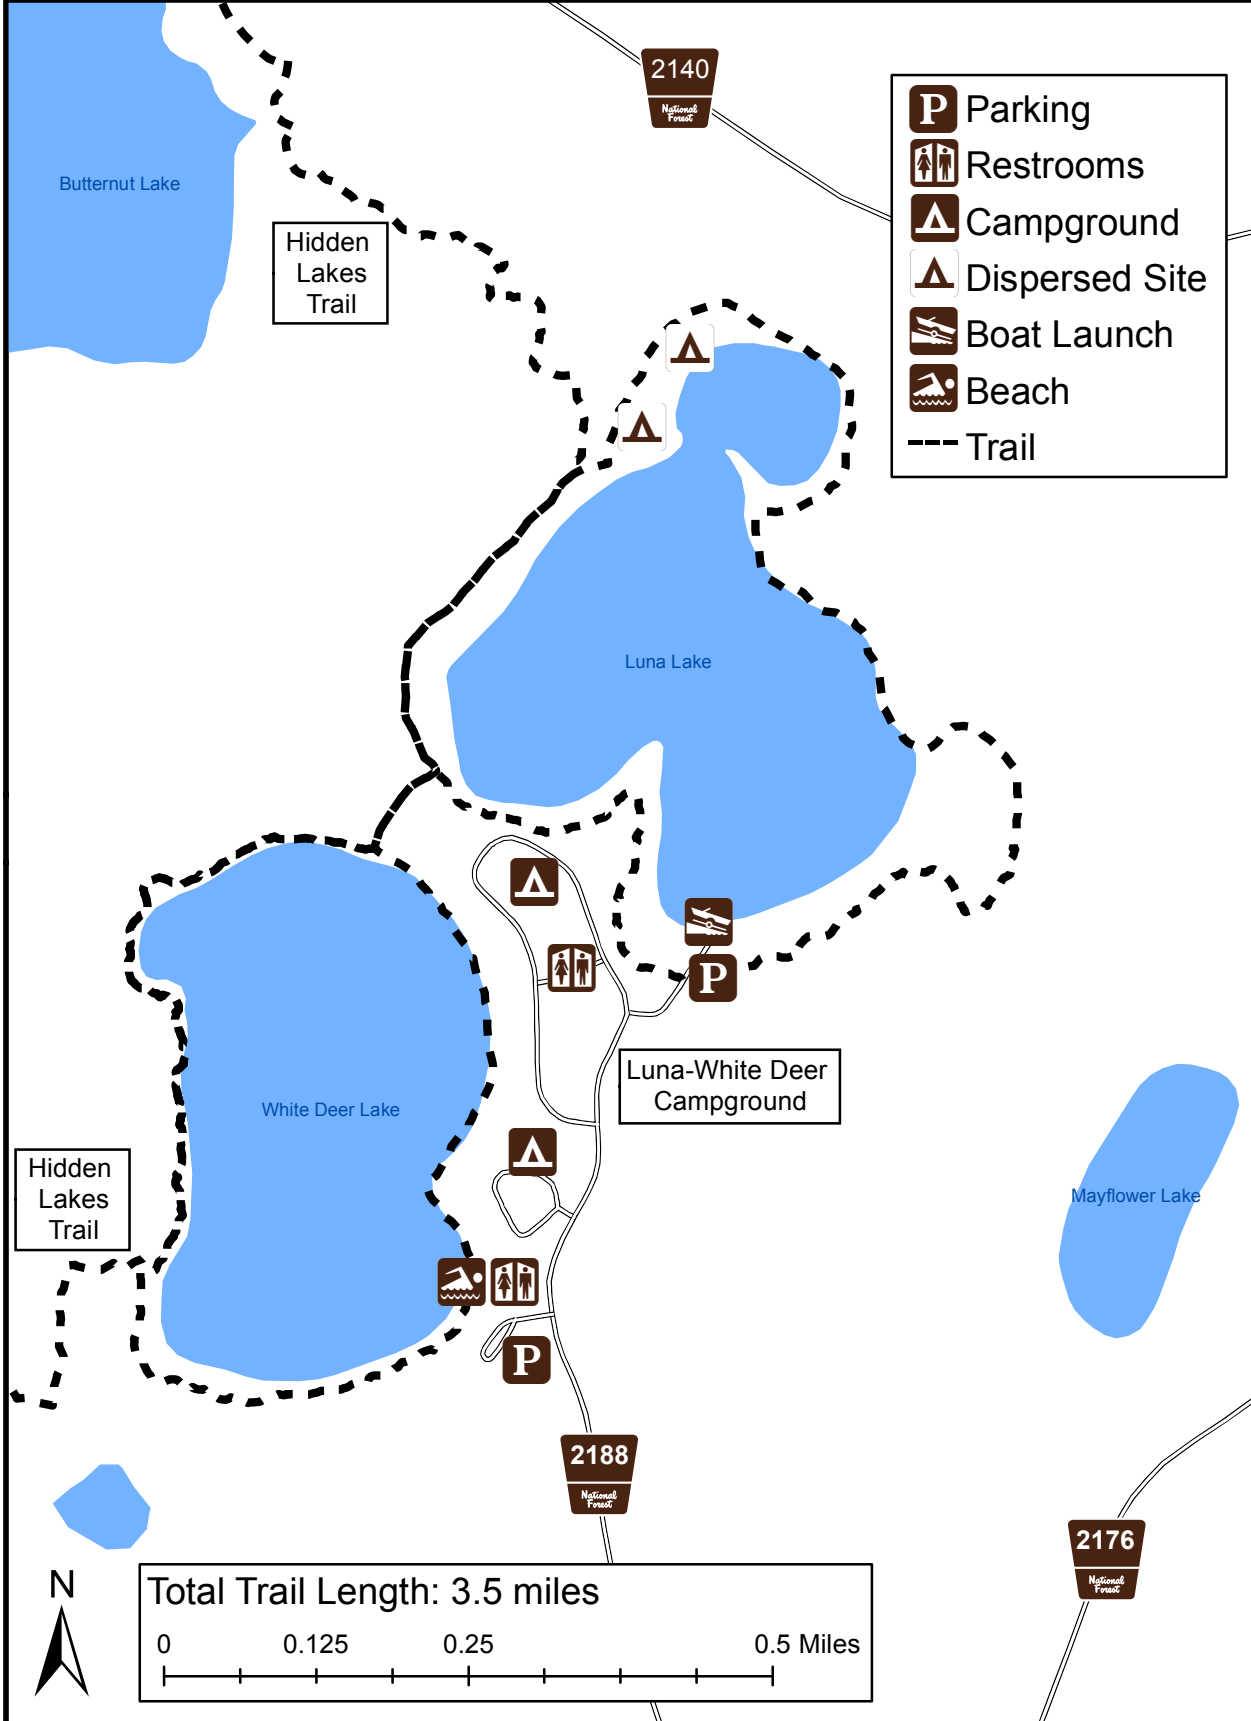

Luna-White Deer Trail

Chequamegon-Nicolet National Forest

Eagle River/Florence Ranger District

- Parking
- Restrooms
- Campground
- Dispersed Site
- Boat Launch
- Beach
- Trail