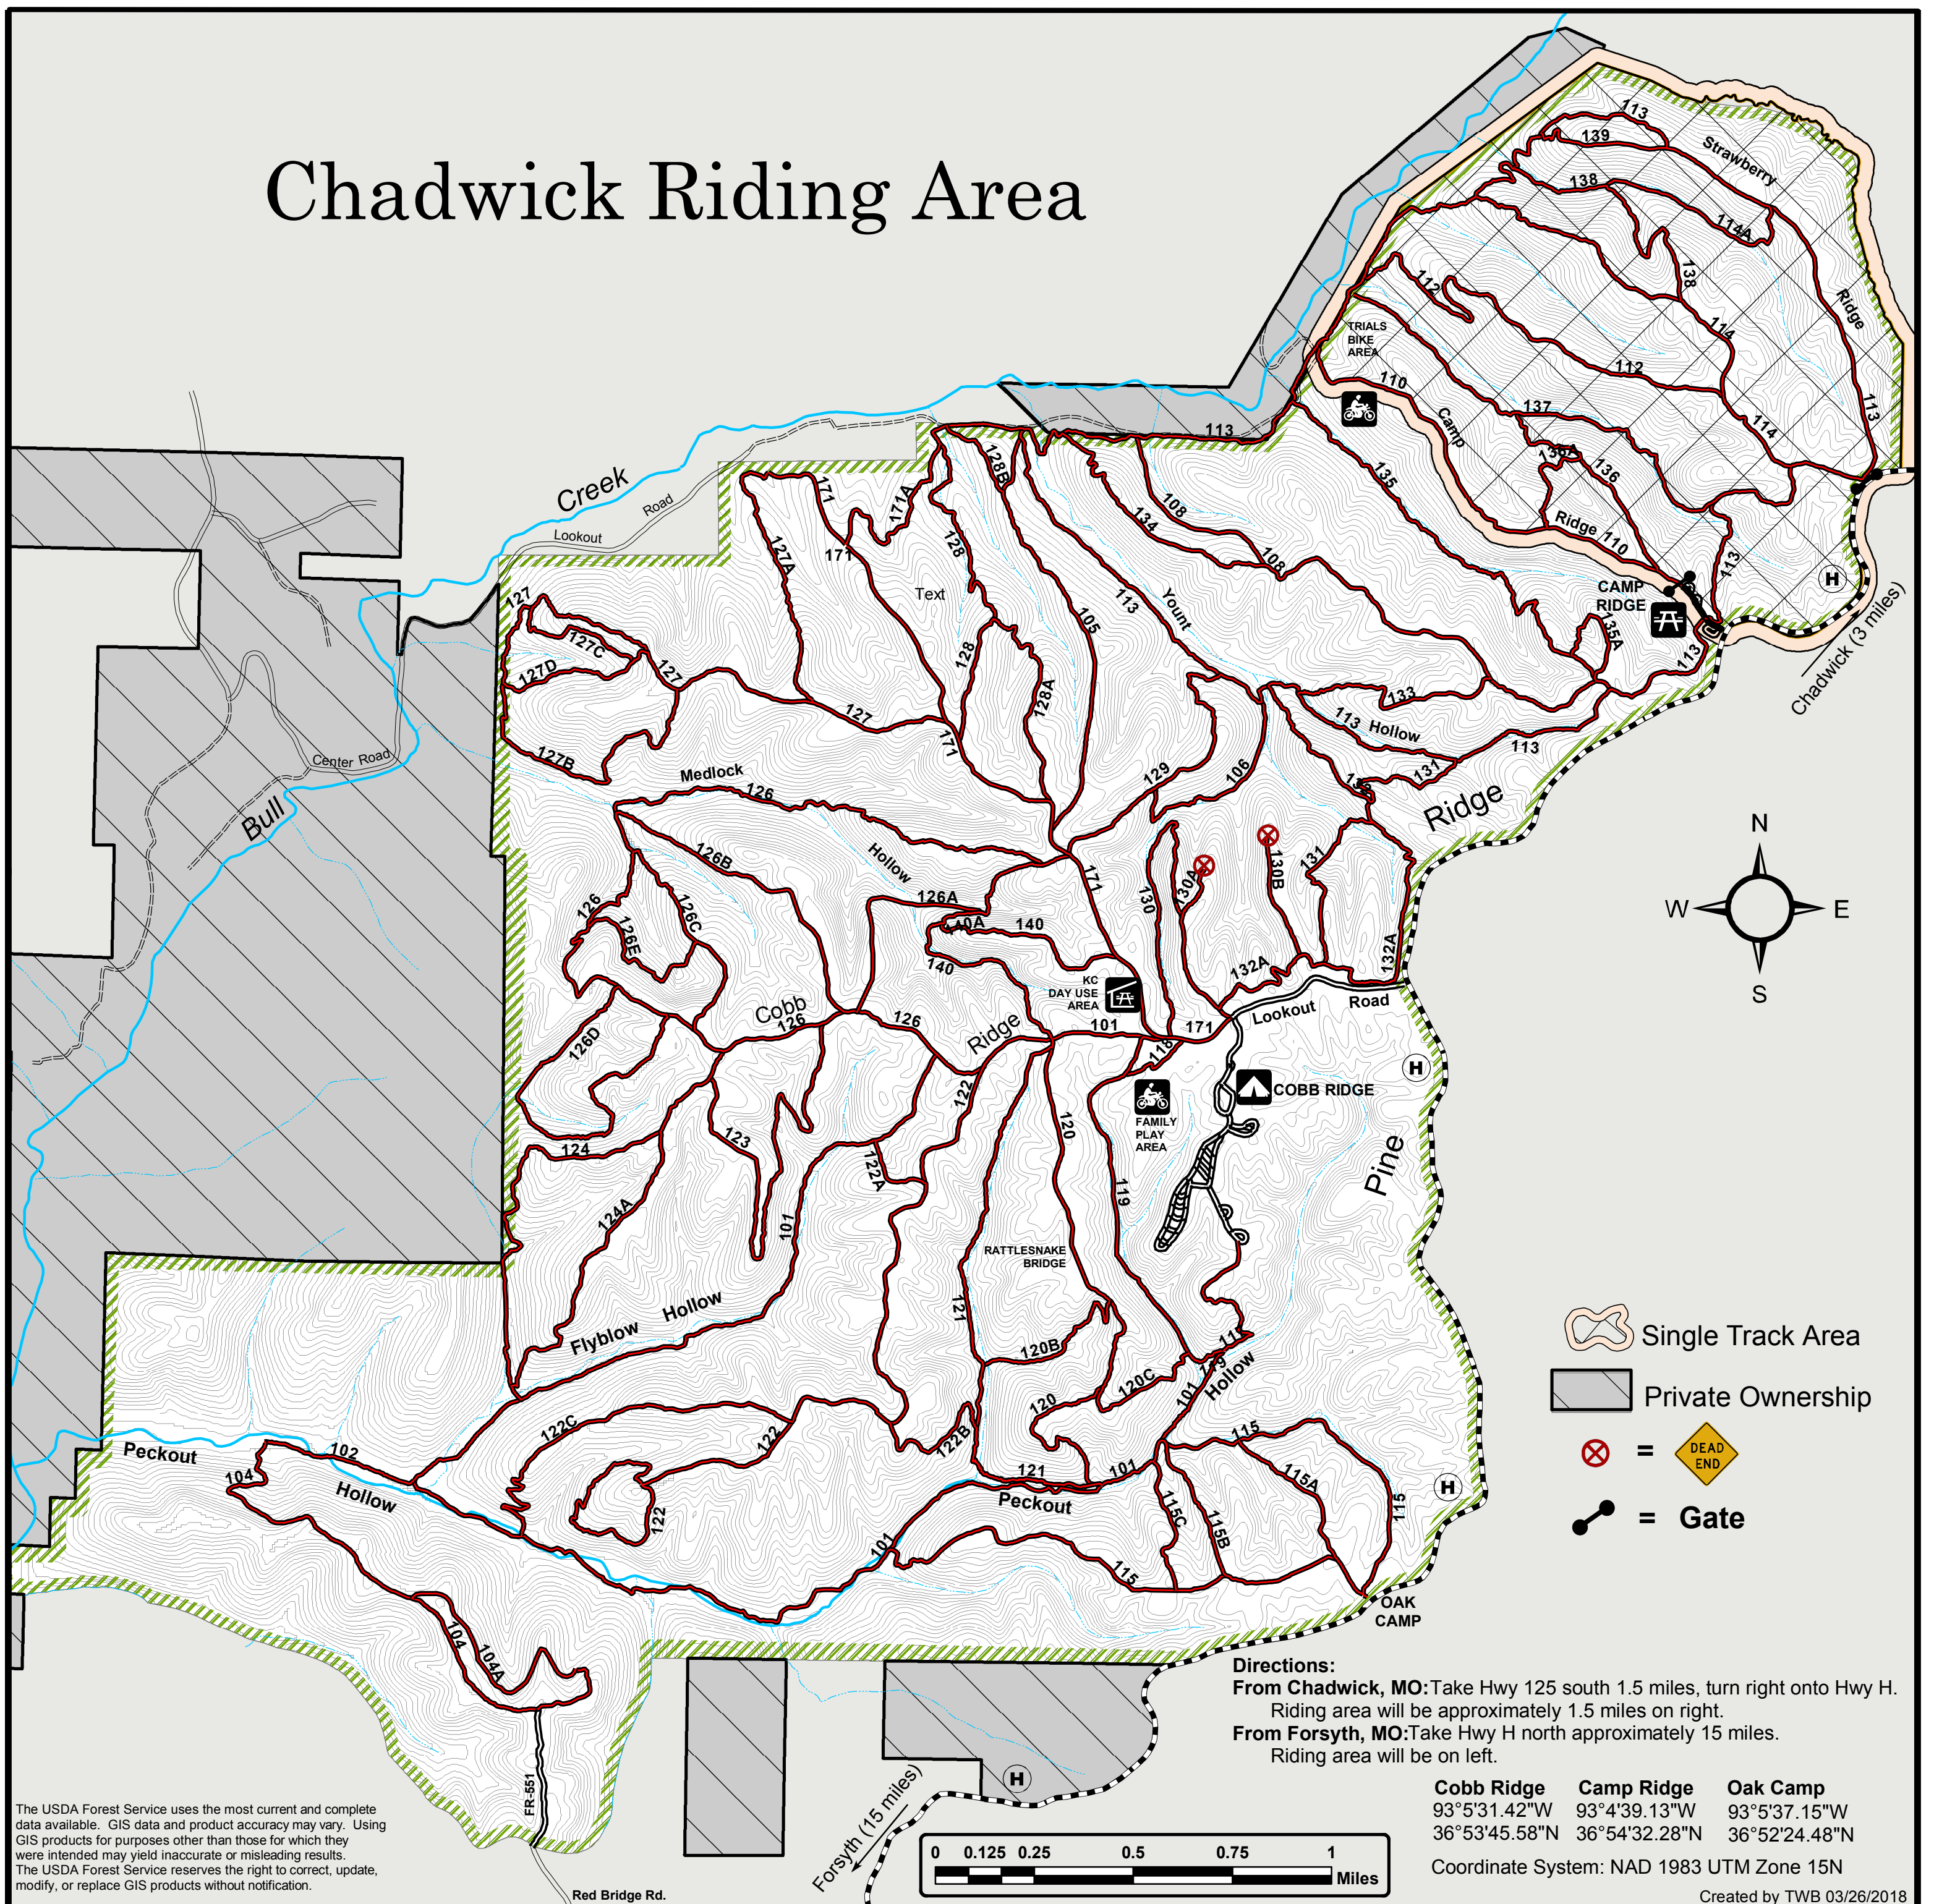

Chadwick Riding Area

Directions:
From Chadwick, MO: Take Hwy 125 south 1.5 miles, turn right onto Hwy H. Riding area will be approximately 1.5 miles on right.
From Forsyth, MO: Take Hwy H north approximately 15 miles. Riding area will be on left.

Cobb Ridge	Camp Ridge	Oak Camp
93°5'31.42"W	93°4'39.13"W	93°5'37.15"W
36°53'45.58"N	36°54'32.28"N	36°52'24.48"N

Coordinate System: NAD 1983 UTM Zone 15N

Created by TWB 03/26/2018