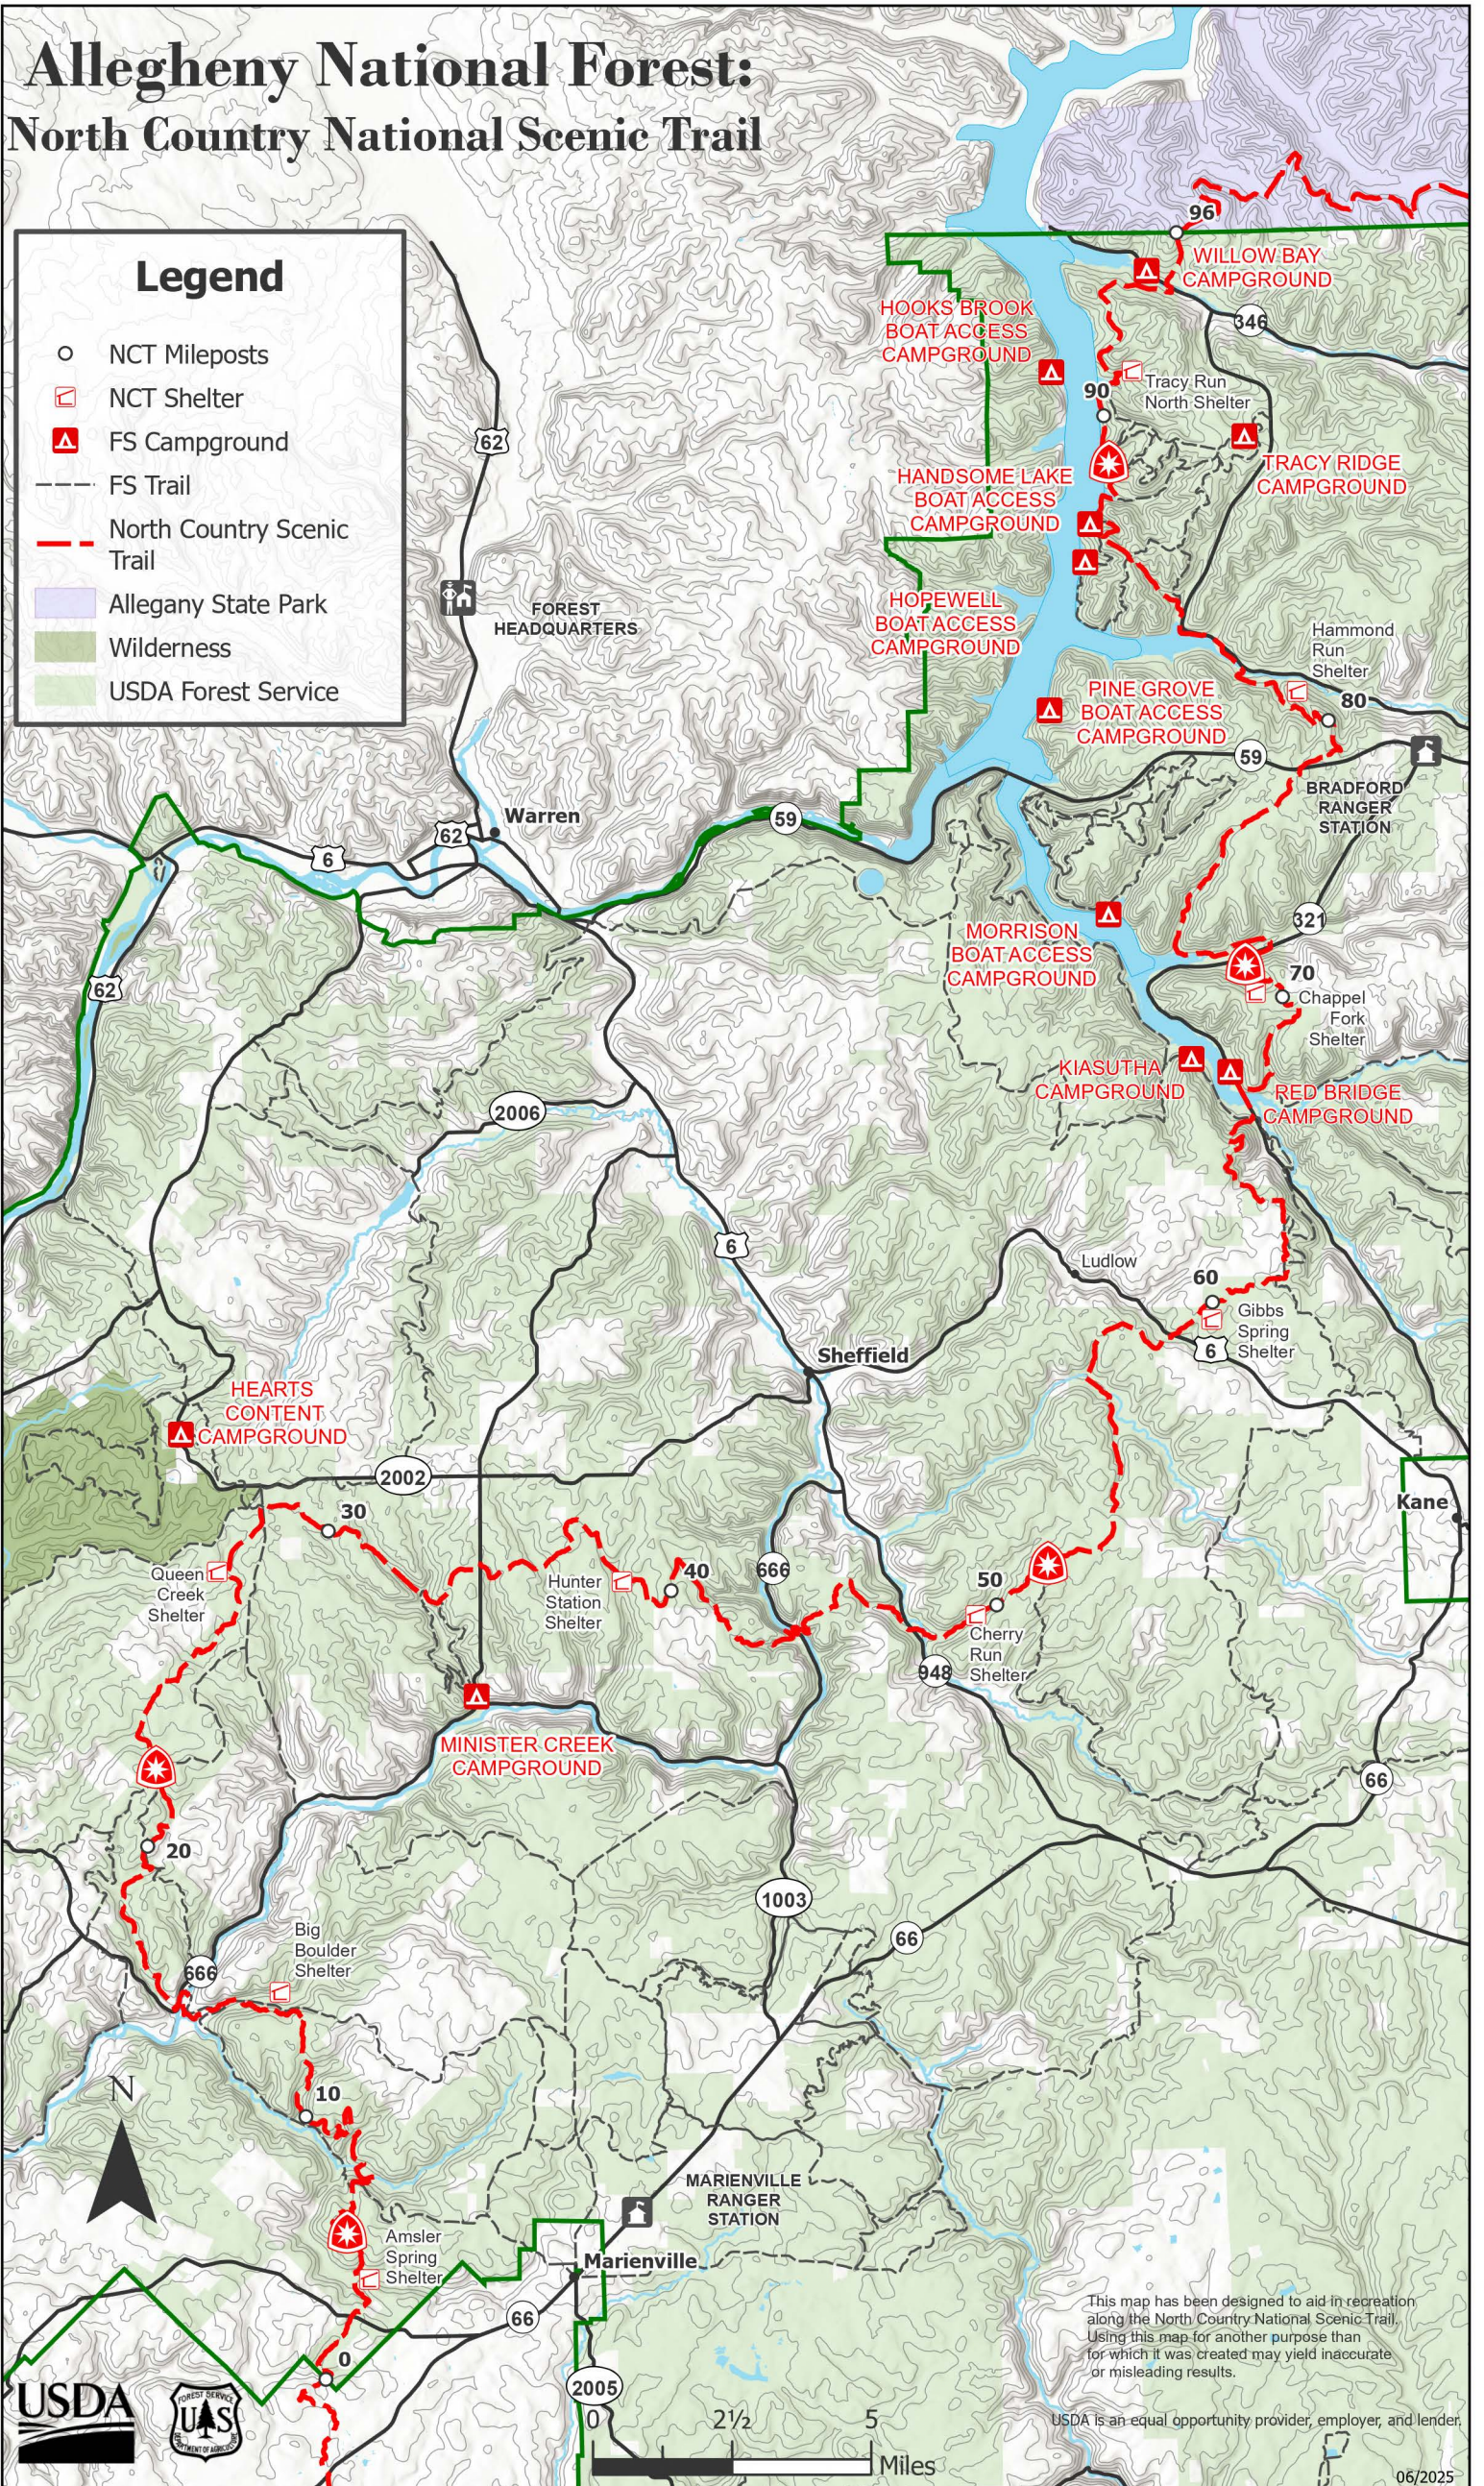

Allegheny National Forest: North Country National Scenic Trail

Legend

- NCT Mileposts
- ☐ NCT Shelter
- ▲ FS Campground
- FS Trail
- - - North Country Scenic Trail
- Allegany State Park
- Wilderness
- USDA Forest Service

This map has been designed to aid in recreation along the North Country National Scenic Trail. Using this map for another purpose than for which it was created may yield inaccurate or misleading results.