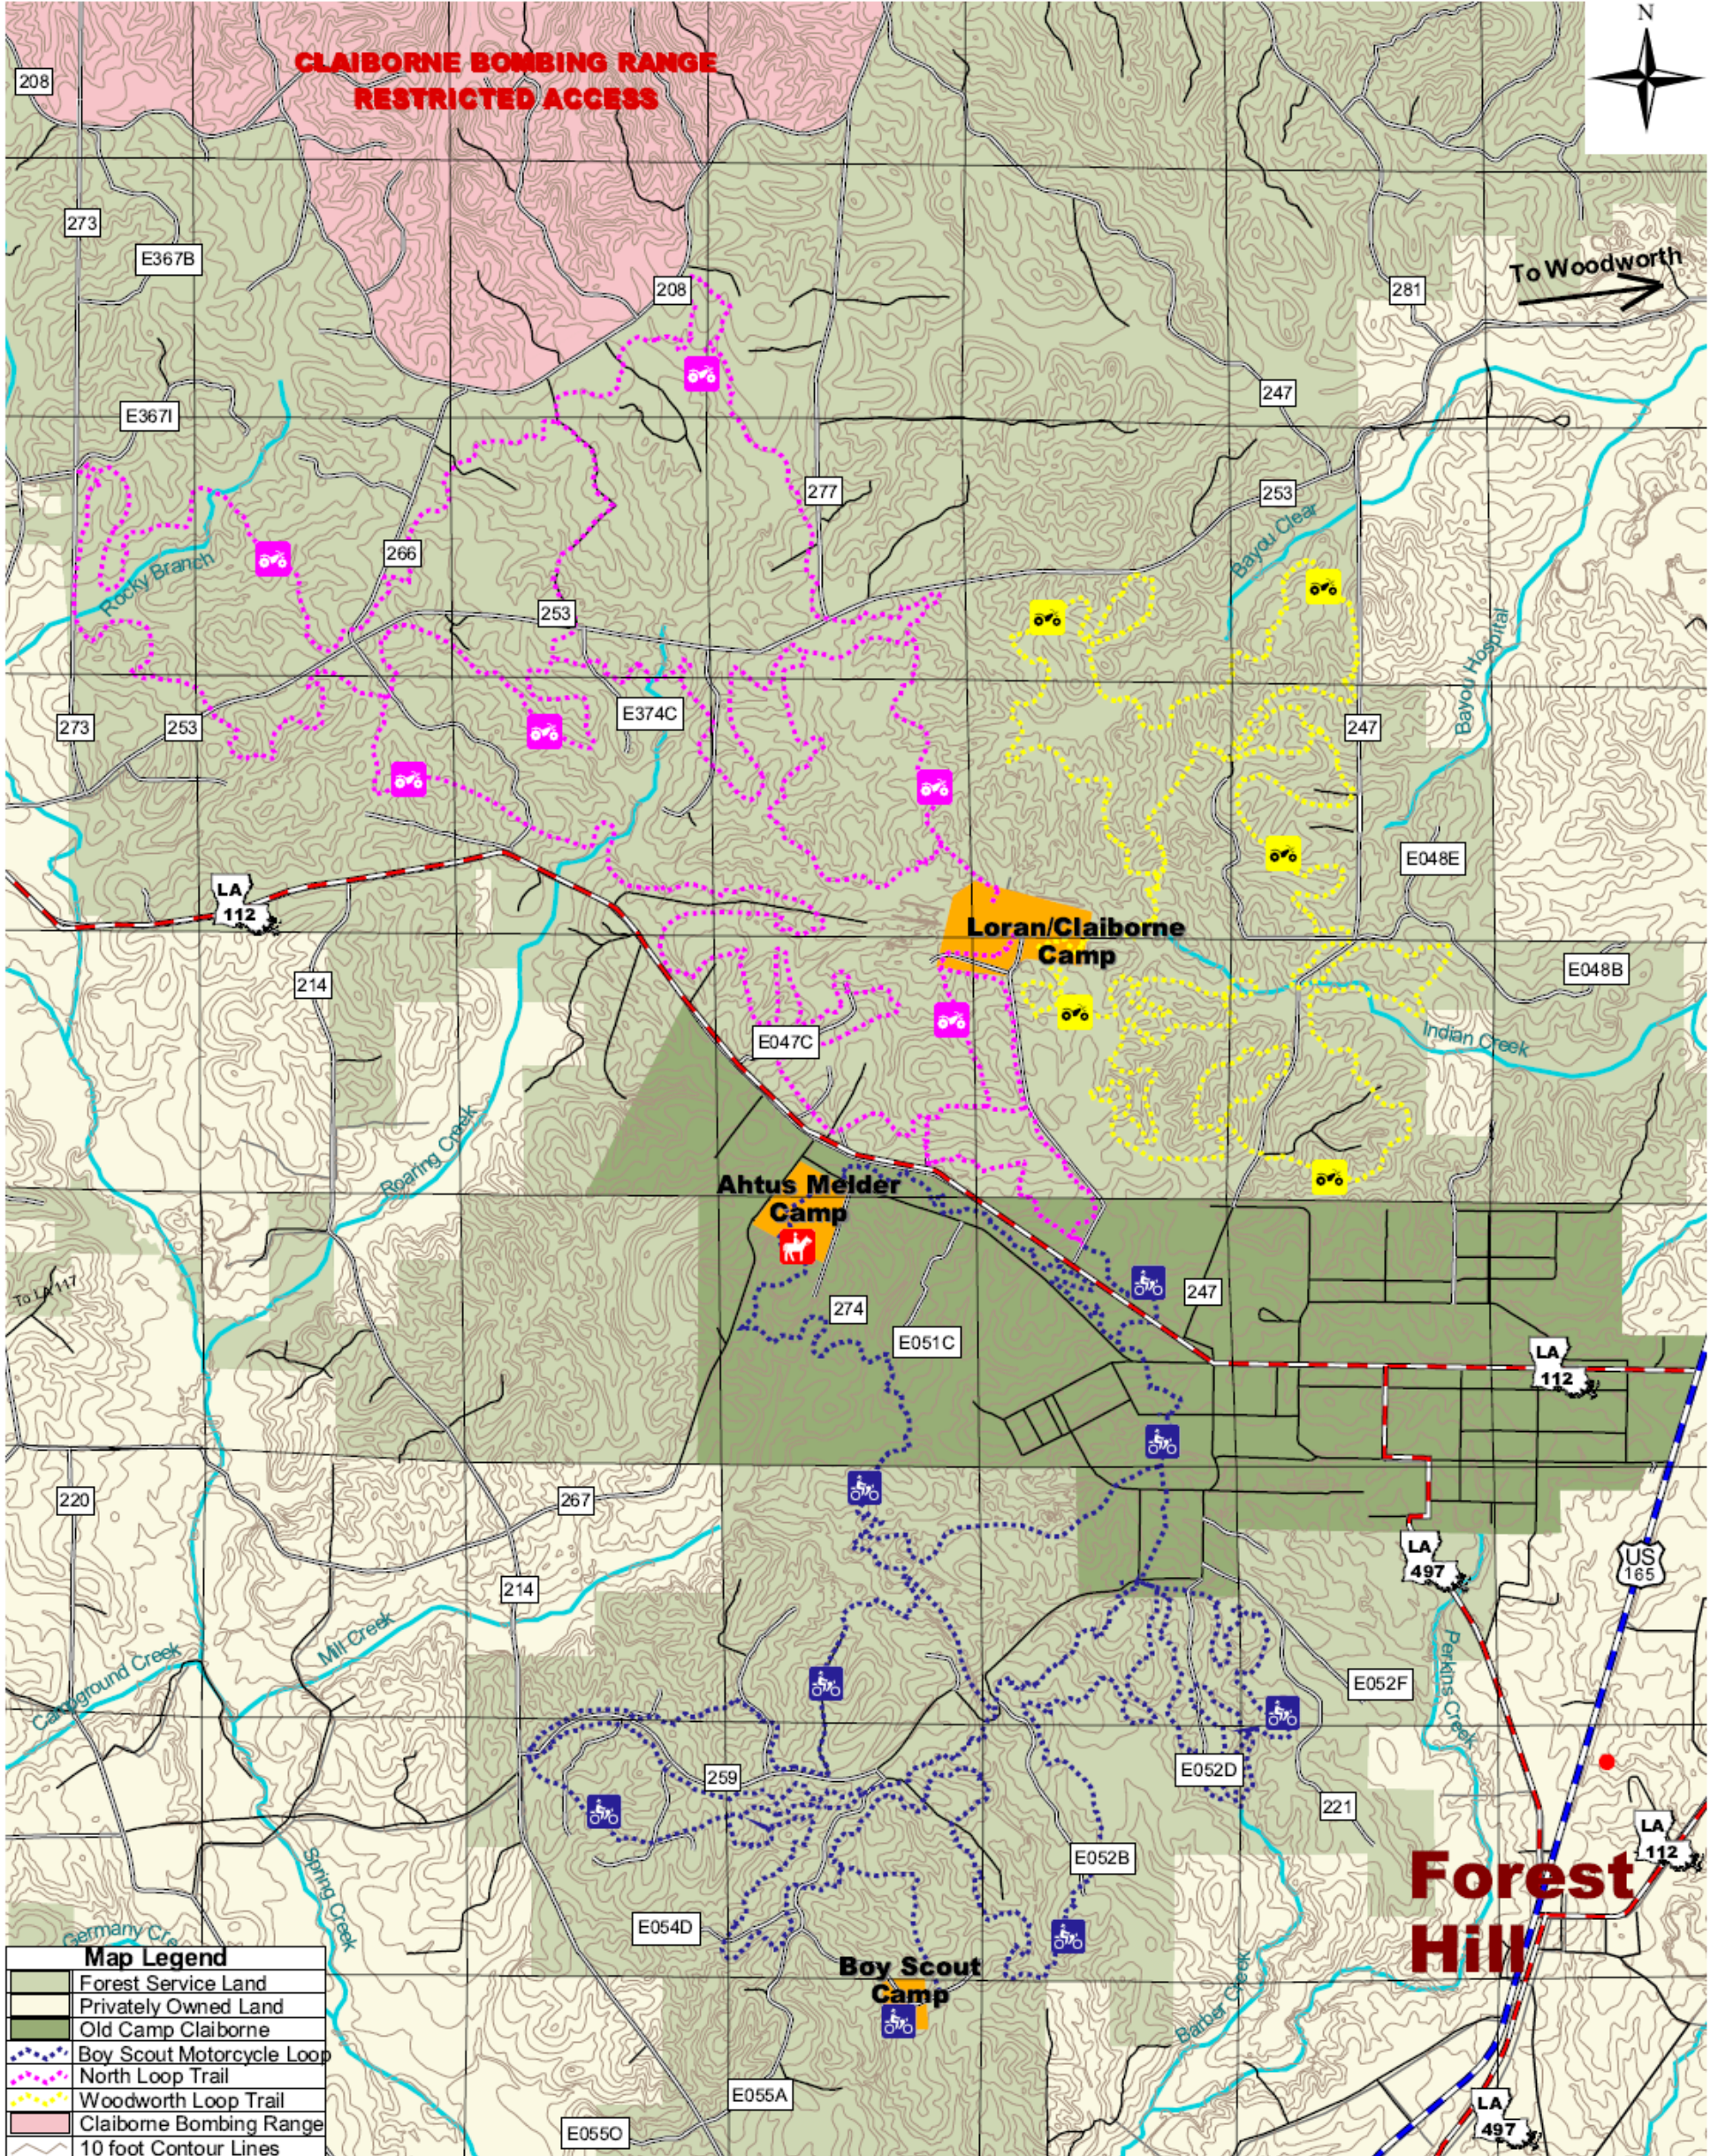

CALCASIEU RANGER DISTRICT - EVANGELINE UNIT

9912 Highway 28 West, Boyce, Louisiana 71409 (318) 793-9427

CLAIBORNE MULTIPLE-USE TRAIL

Kisatchie National Forest

2500 Shreveport Highway, Pineville, LA 71360 Phone (318)473-7160
 TTY (318)473-7254 OHV Hotline (318)473-7069

DATE: March 2025
 Southern Region