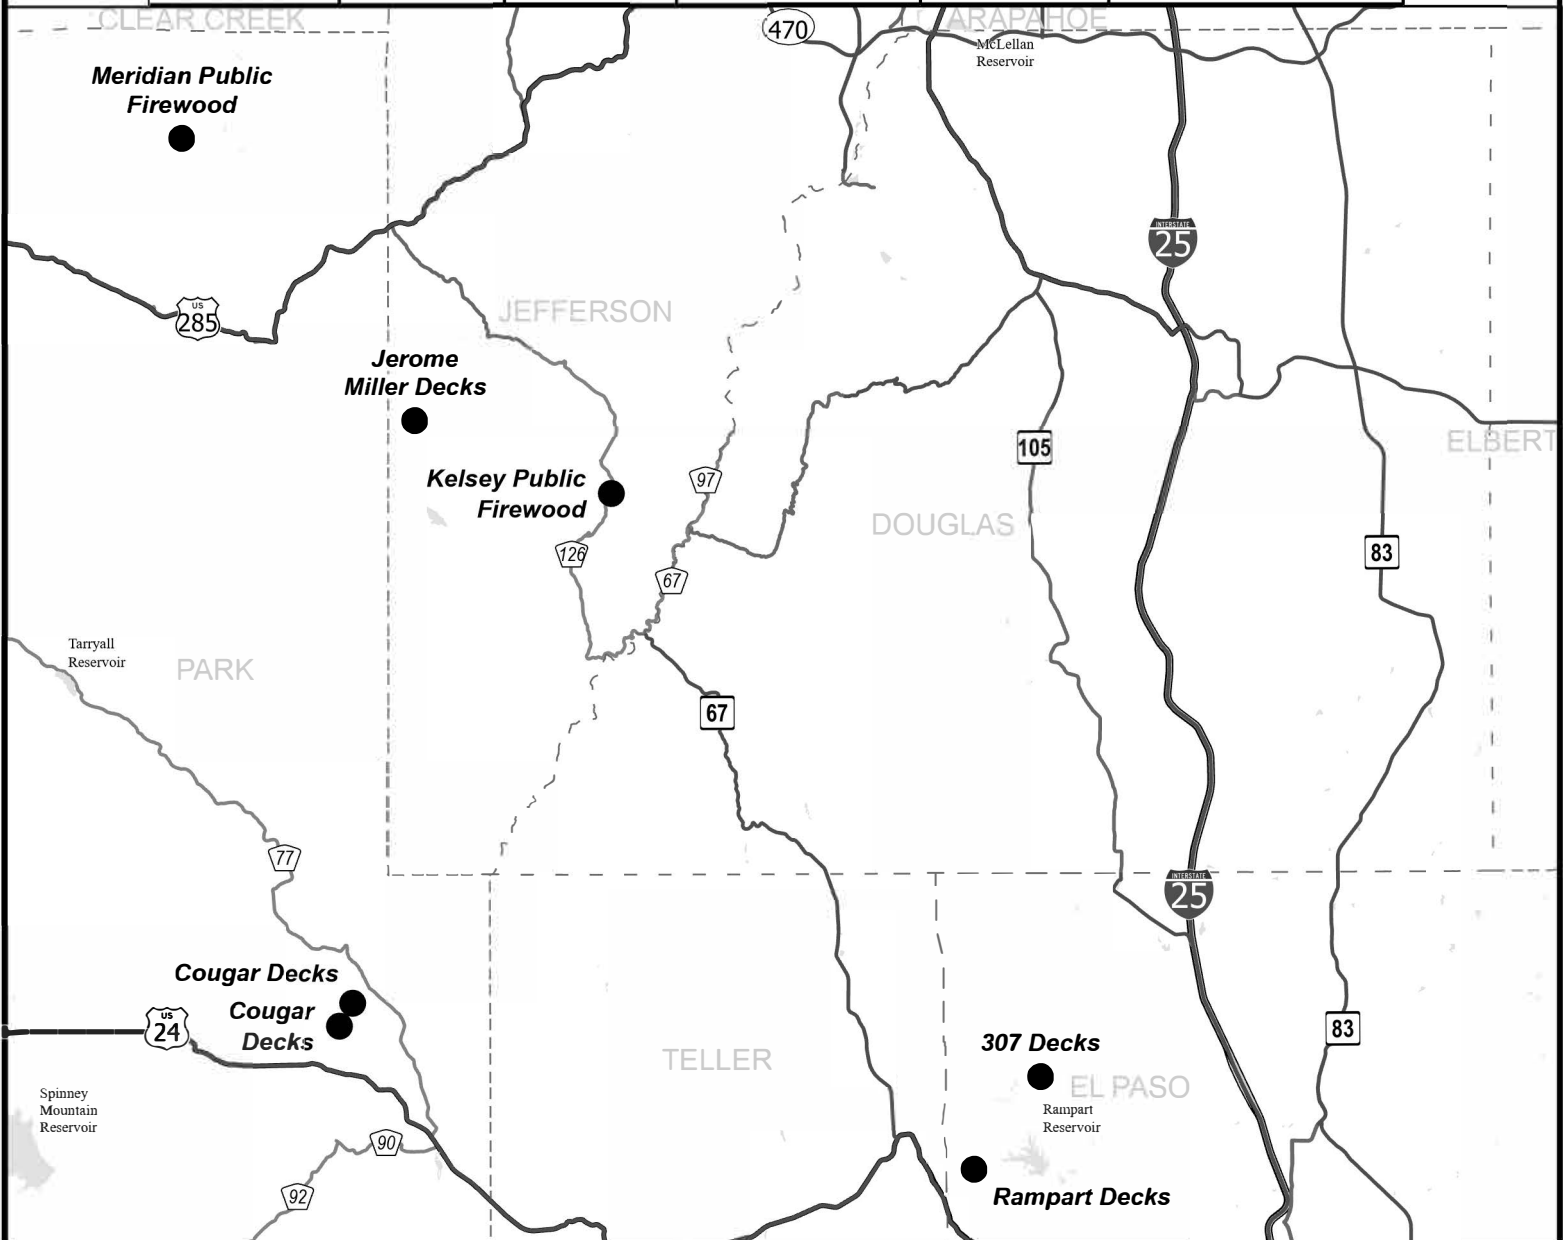

Firewood Areas on Pike National Forest

Unit Name	Cut Year	Lay	Species	Open	Close
307 Decks	2023	Decked	Mixed Conifer (MC)/Ponderosa Pine(PP)	5/5/2025	Until gone
Rampart Decks	2025	Decked	MC/PP/Aspen	5/5/2025	Until gone
Cougar Decks	2025	Decked	PP	5/5/2025	Until gone
Jerome Miller	2024	Decked	MC	5/5/2025	12/31/2025
Meridian Public Firewood	2022	Felled	MC	5/5/2025	12/31/2025
Kelsey Public Firewood	2024	Felled	MC	5/5/2025	12/31/2025

6/24/2025

● Permitted Firewood Areas

This product is reproduced from geospatial information prepared by the USDA Forest Service. Geospatial information and GIS product accuracy may vary. Using GIS products for purposes other than those for which they were created may yield inaccurate or misleading results. USDA Forest Service reserves the right to correct, update, modify or replace GIS products without notification