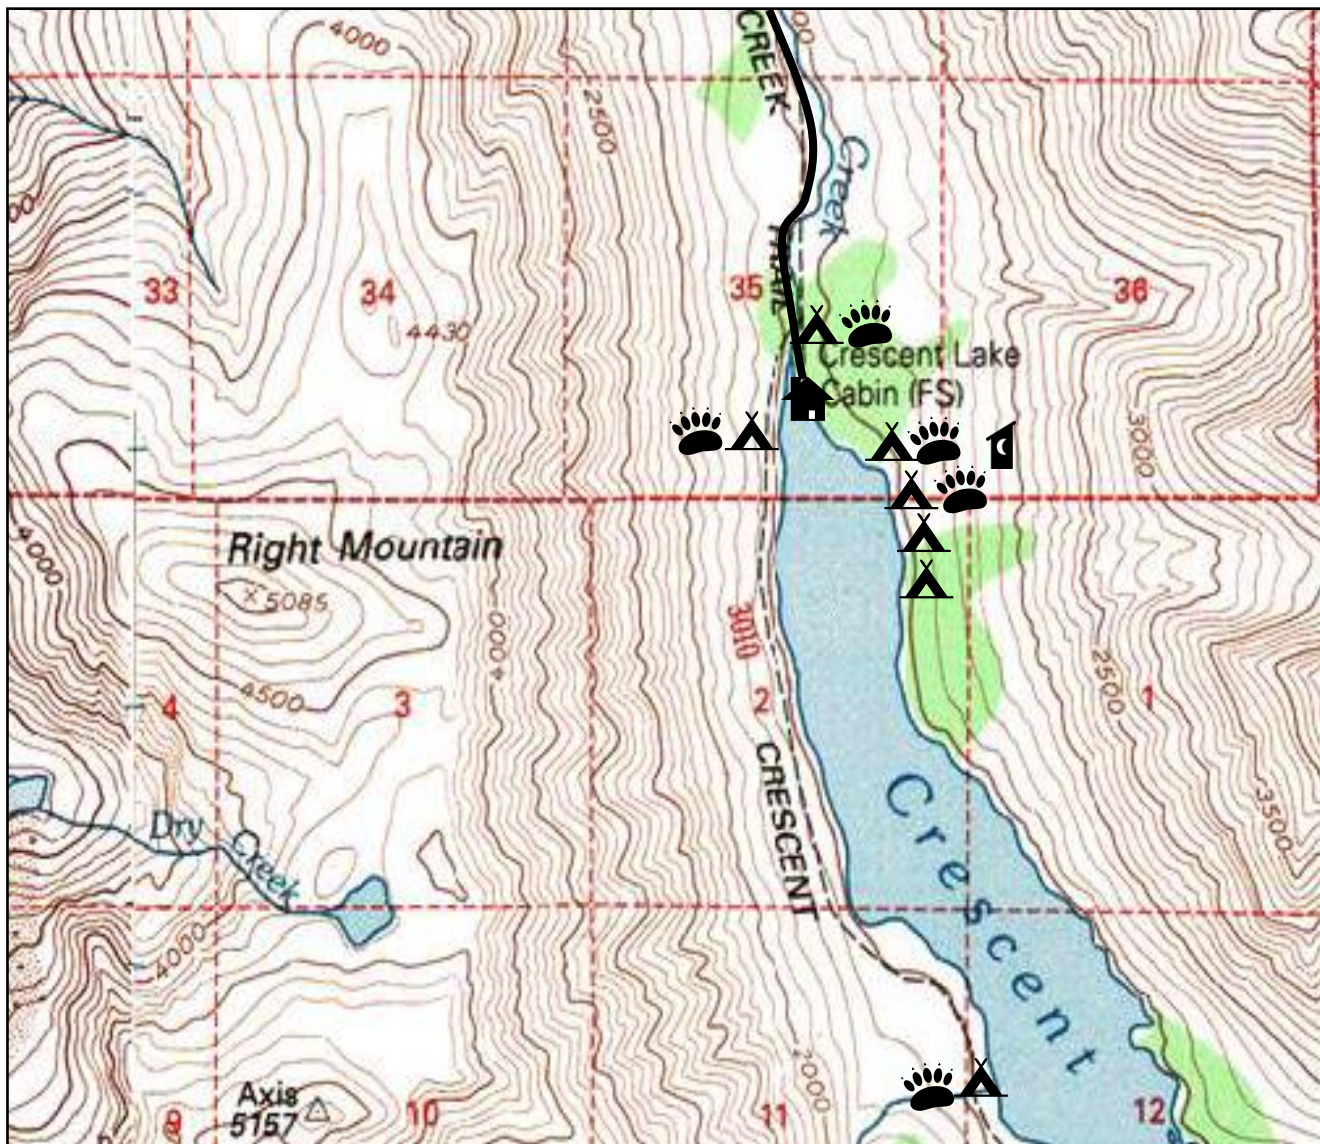

Crescent Lake Campsites

Map not to scale

Additional campsites located beyond cabin along lake

Outhouse is for cabin users only, please use backcountry toilet if camping

LEGEND

-  Crescent Creek Trail
-  Forest Service Cabin
-  Designated Campsite
-  Bear Box (food storage)
-  Backcountry Toilet