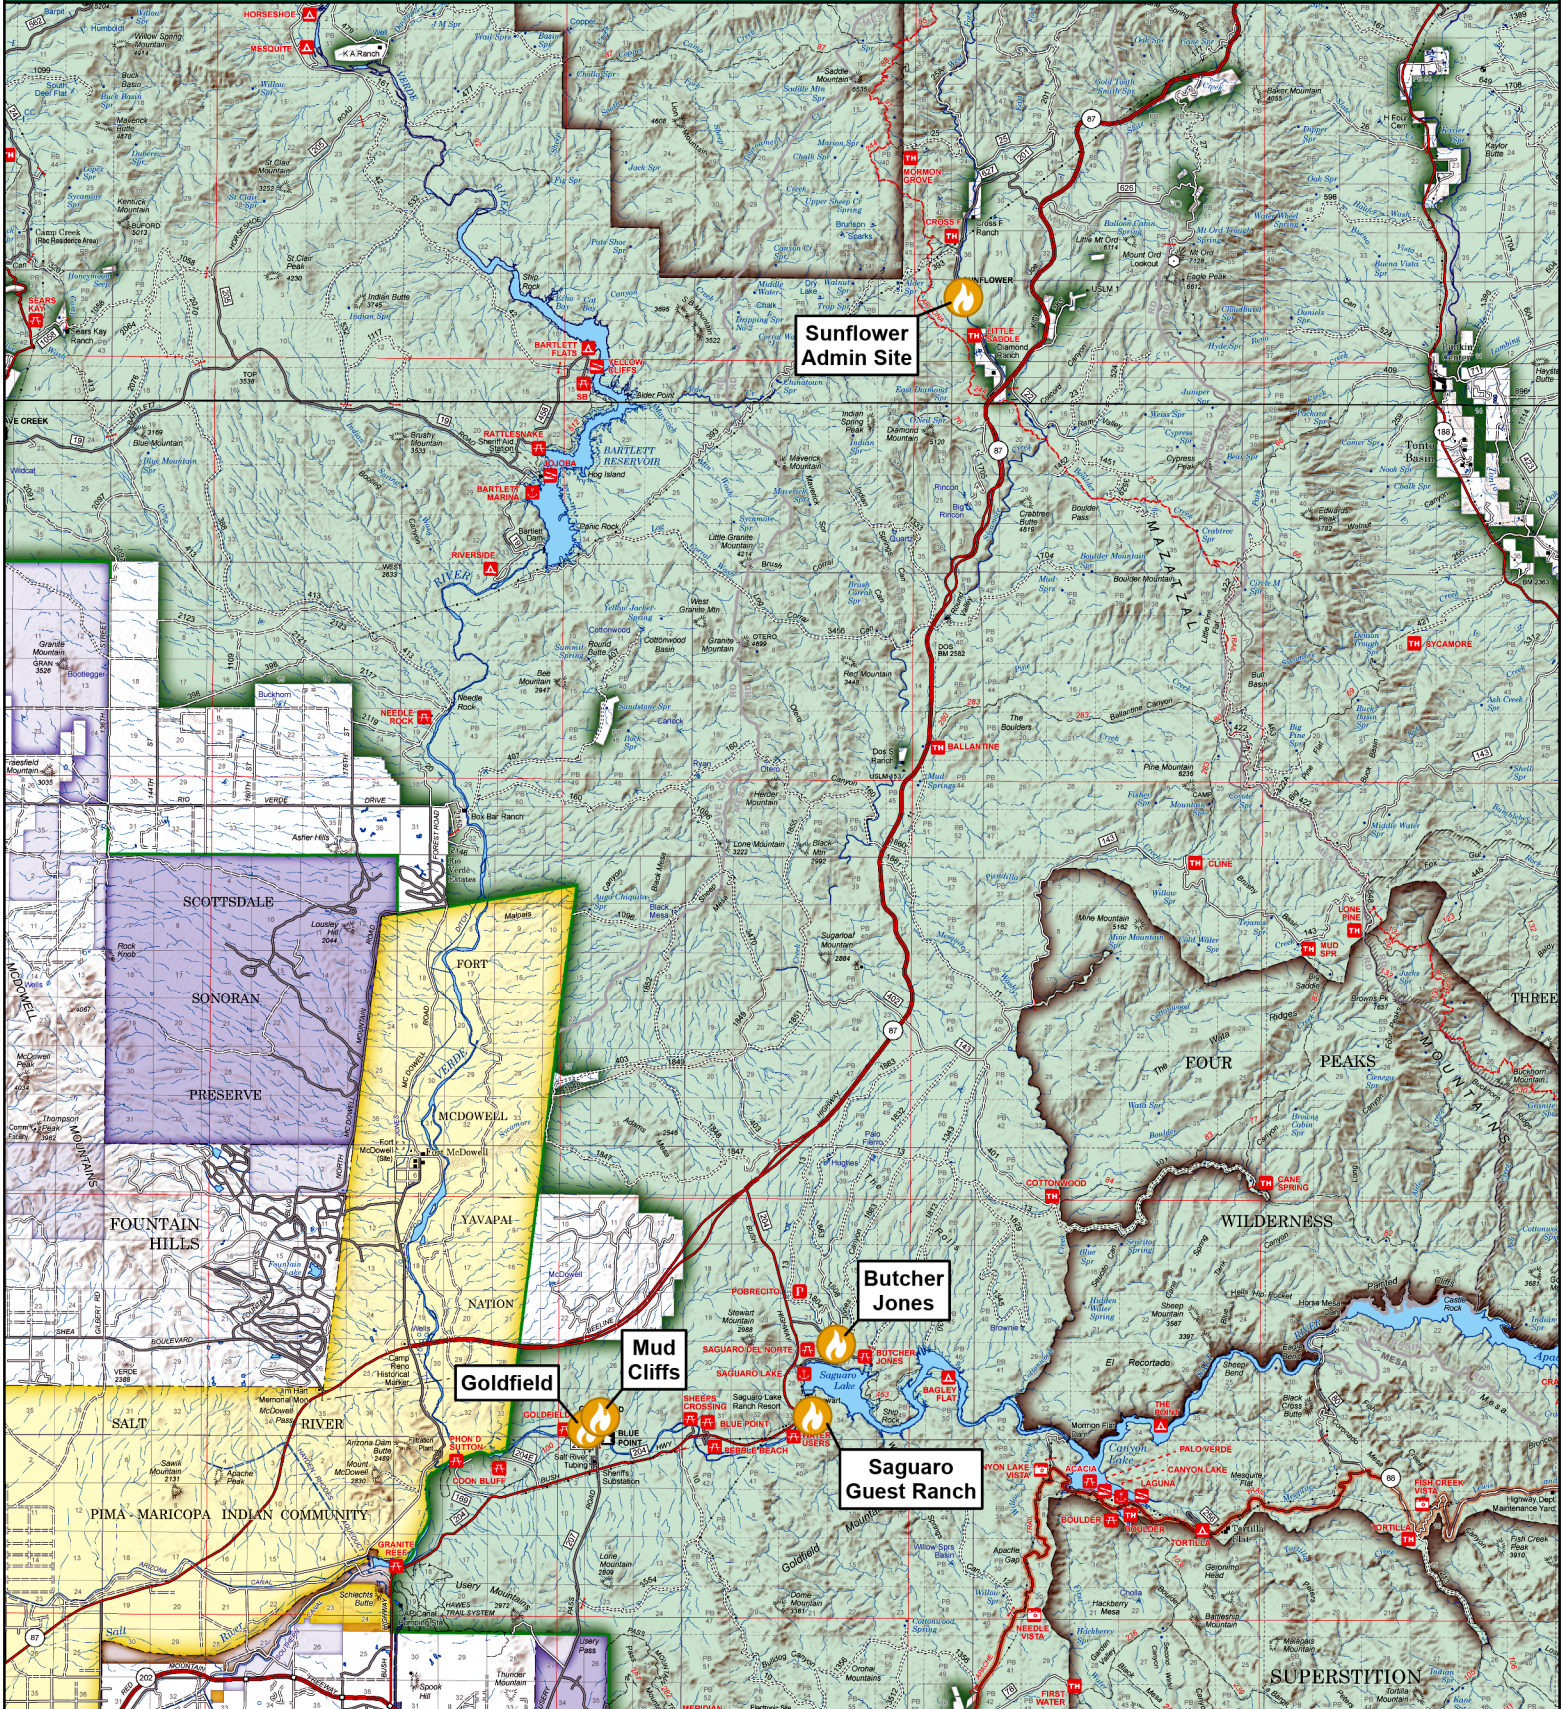

Mesa Ranger District Burn Piles

 Burn Pile

This product is reproduced from geospatial information prepared by the USDA Forest Service. Geospatial information and GIS product accuracy may vary. Using GIS products for purposes other than those for which they were created may yield inaccurate or misleading results. USDA Forest Service reserves the right to correct, update, modify or replace GIS products without notification.