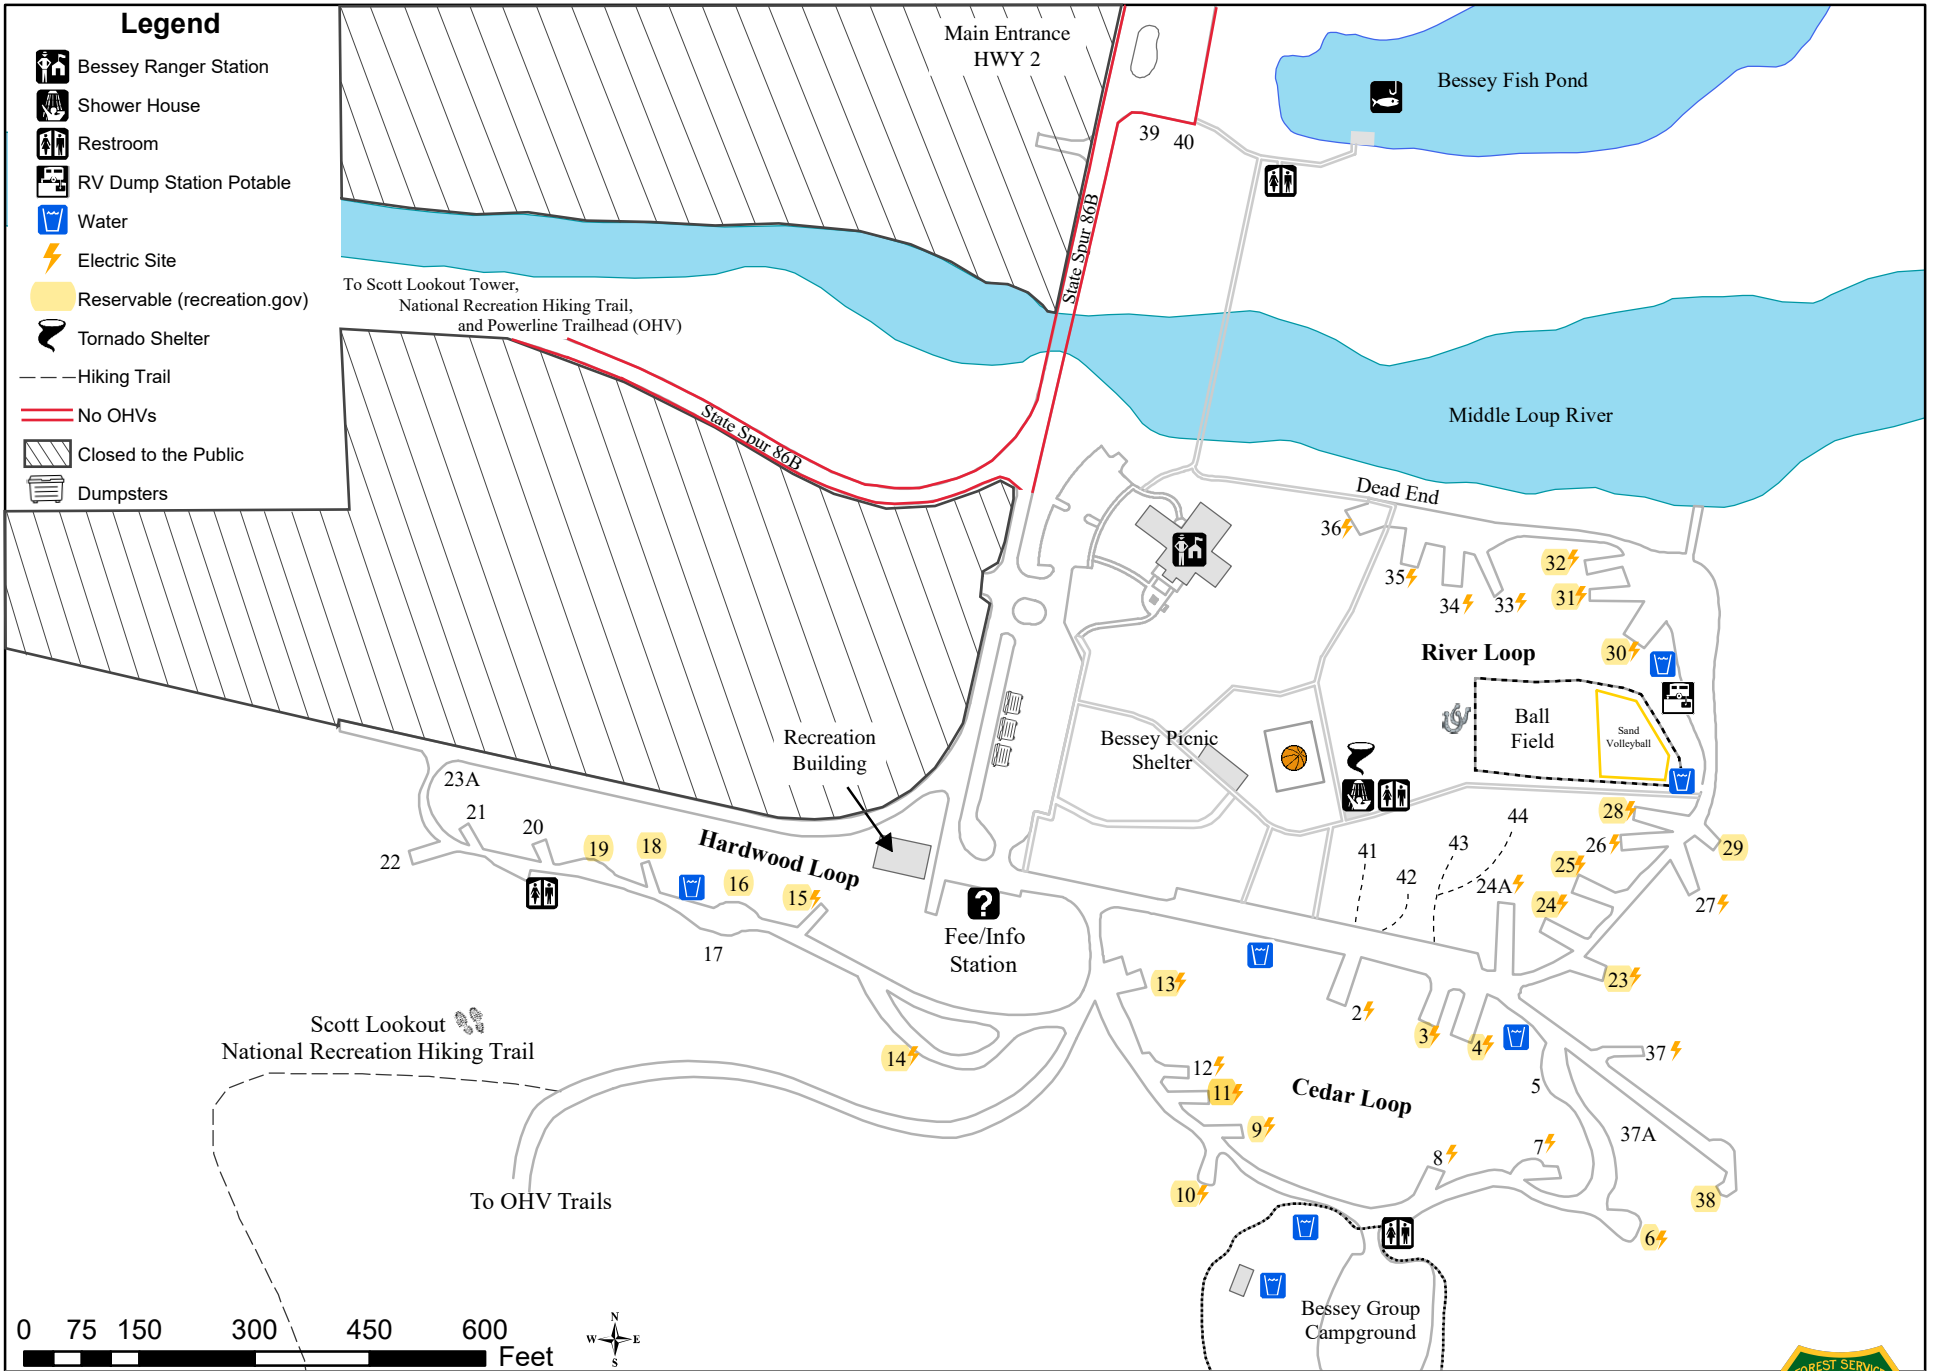

Bessey Recreation Complex

Nebraska National Forests and Grasslands