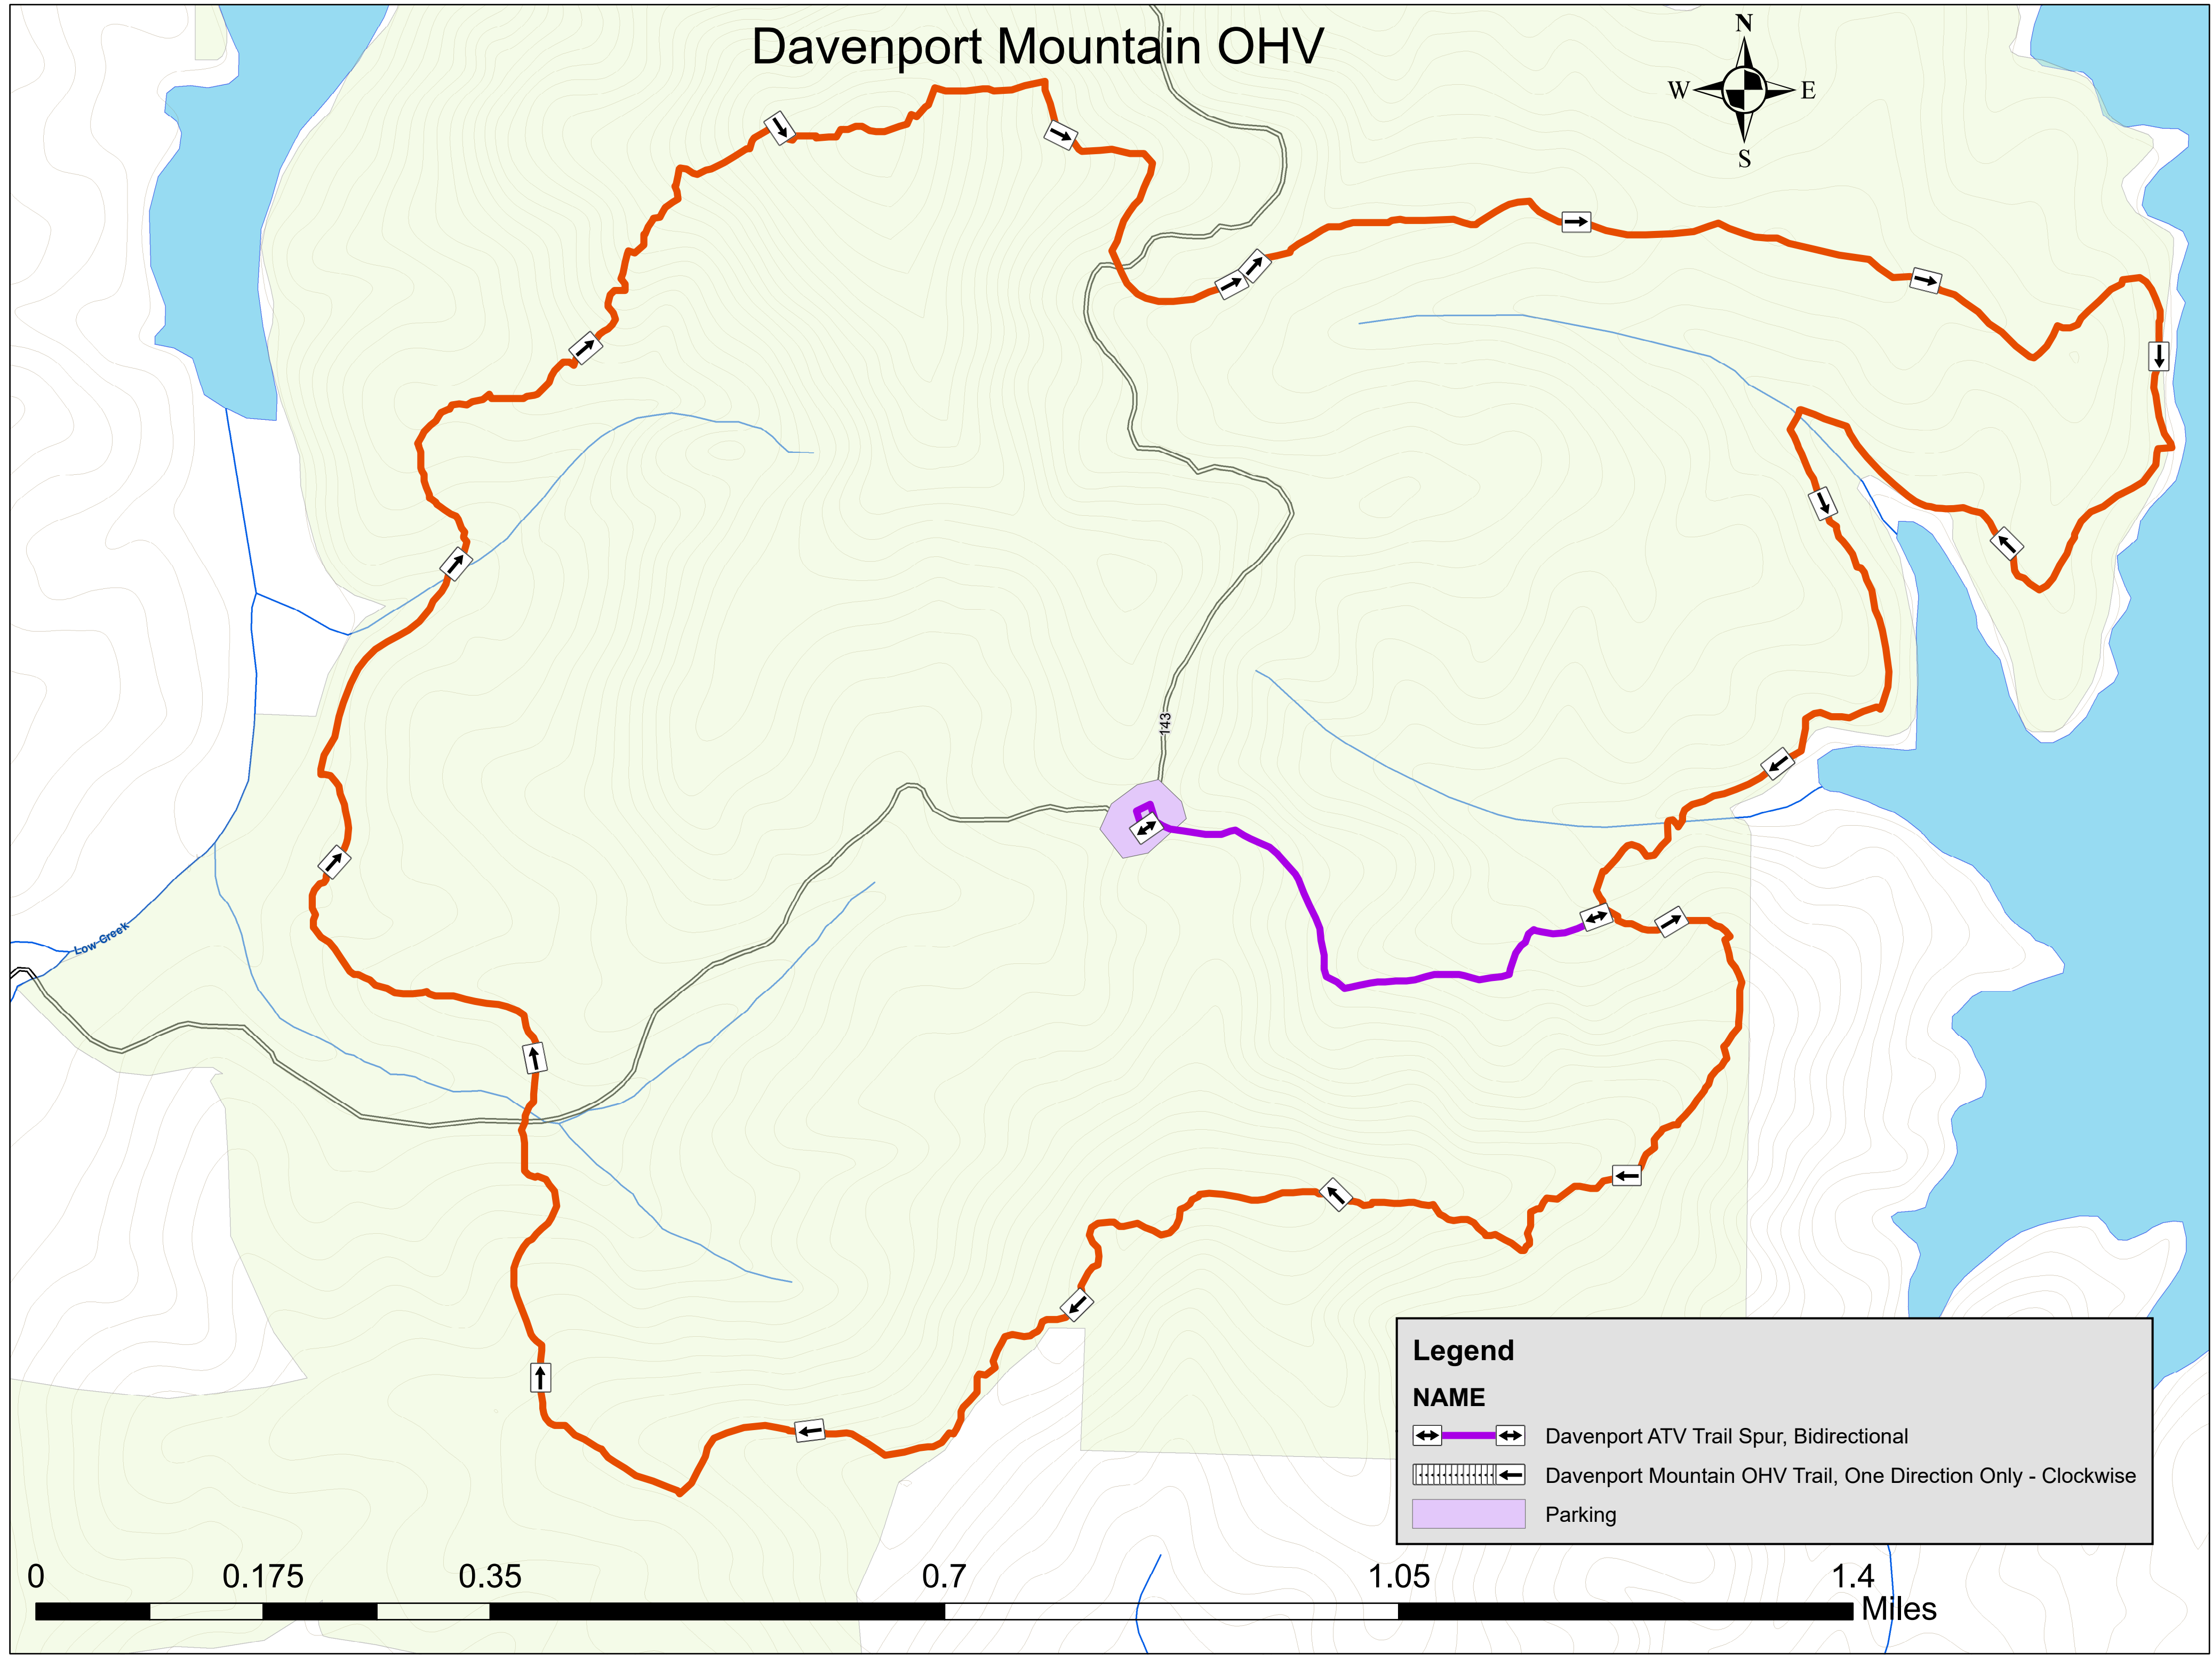

Davenport Mountain OHV

Legend

NAME	
	Davenport ATV Trail Spur, Bidirectional
	Davenport Mountain OHV Trail, One Direction Only - Clockwise
	Parking