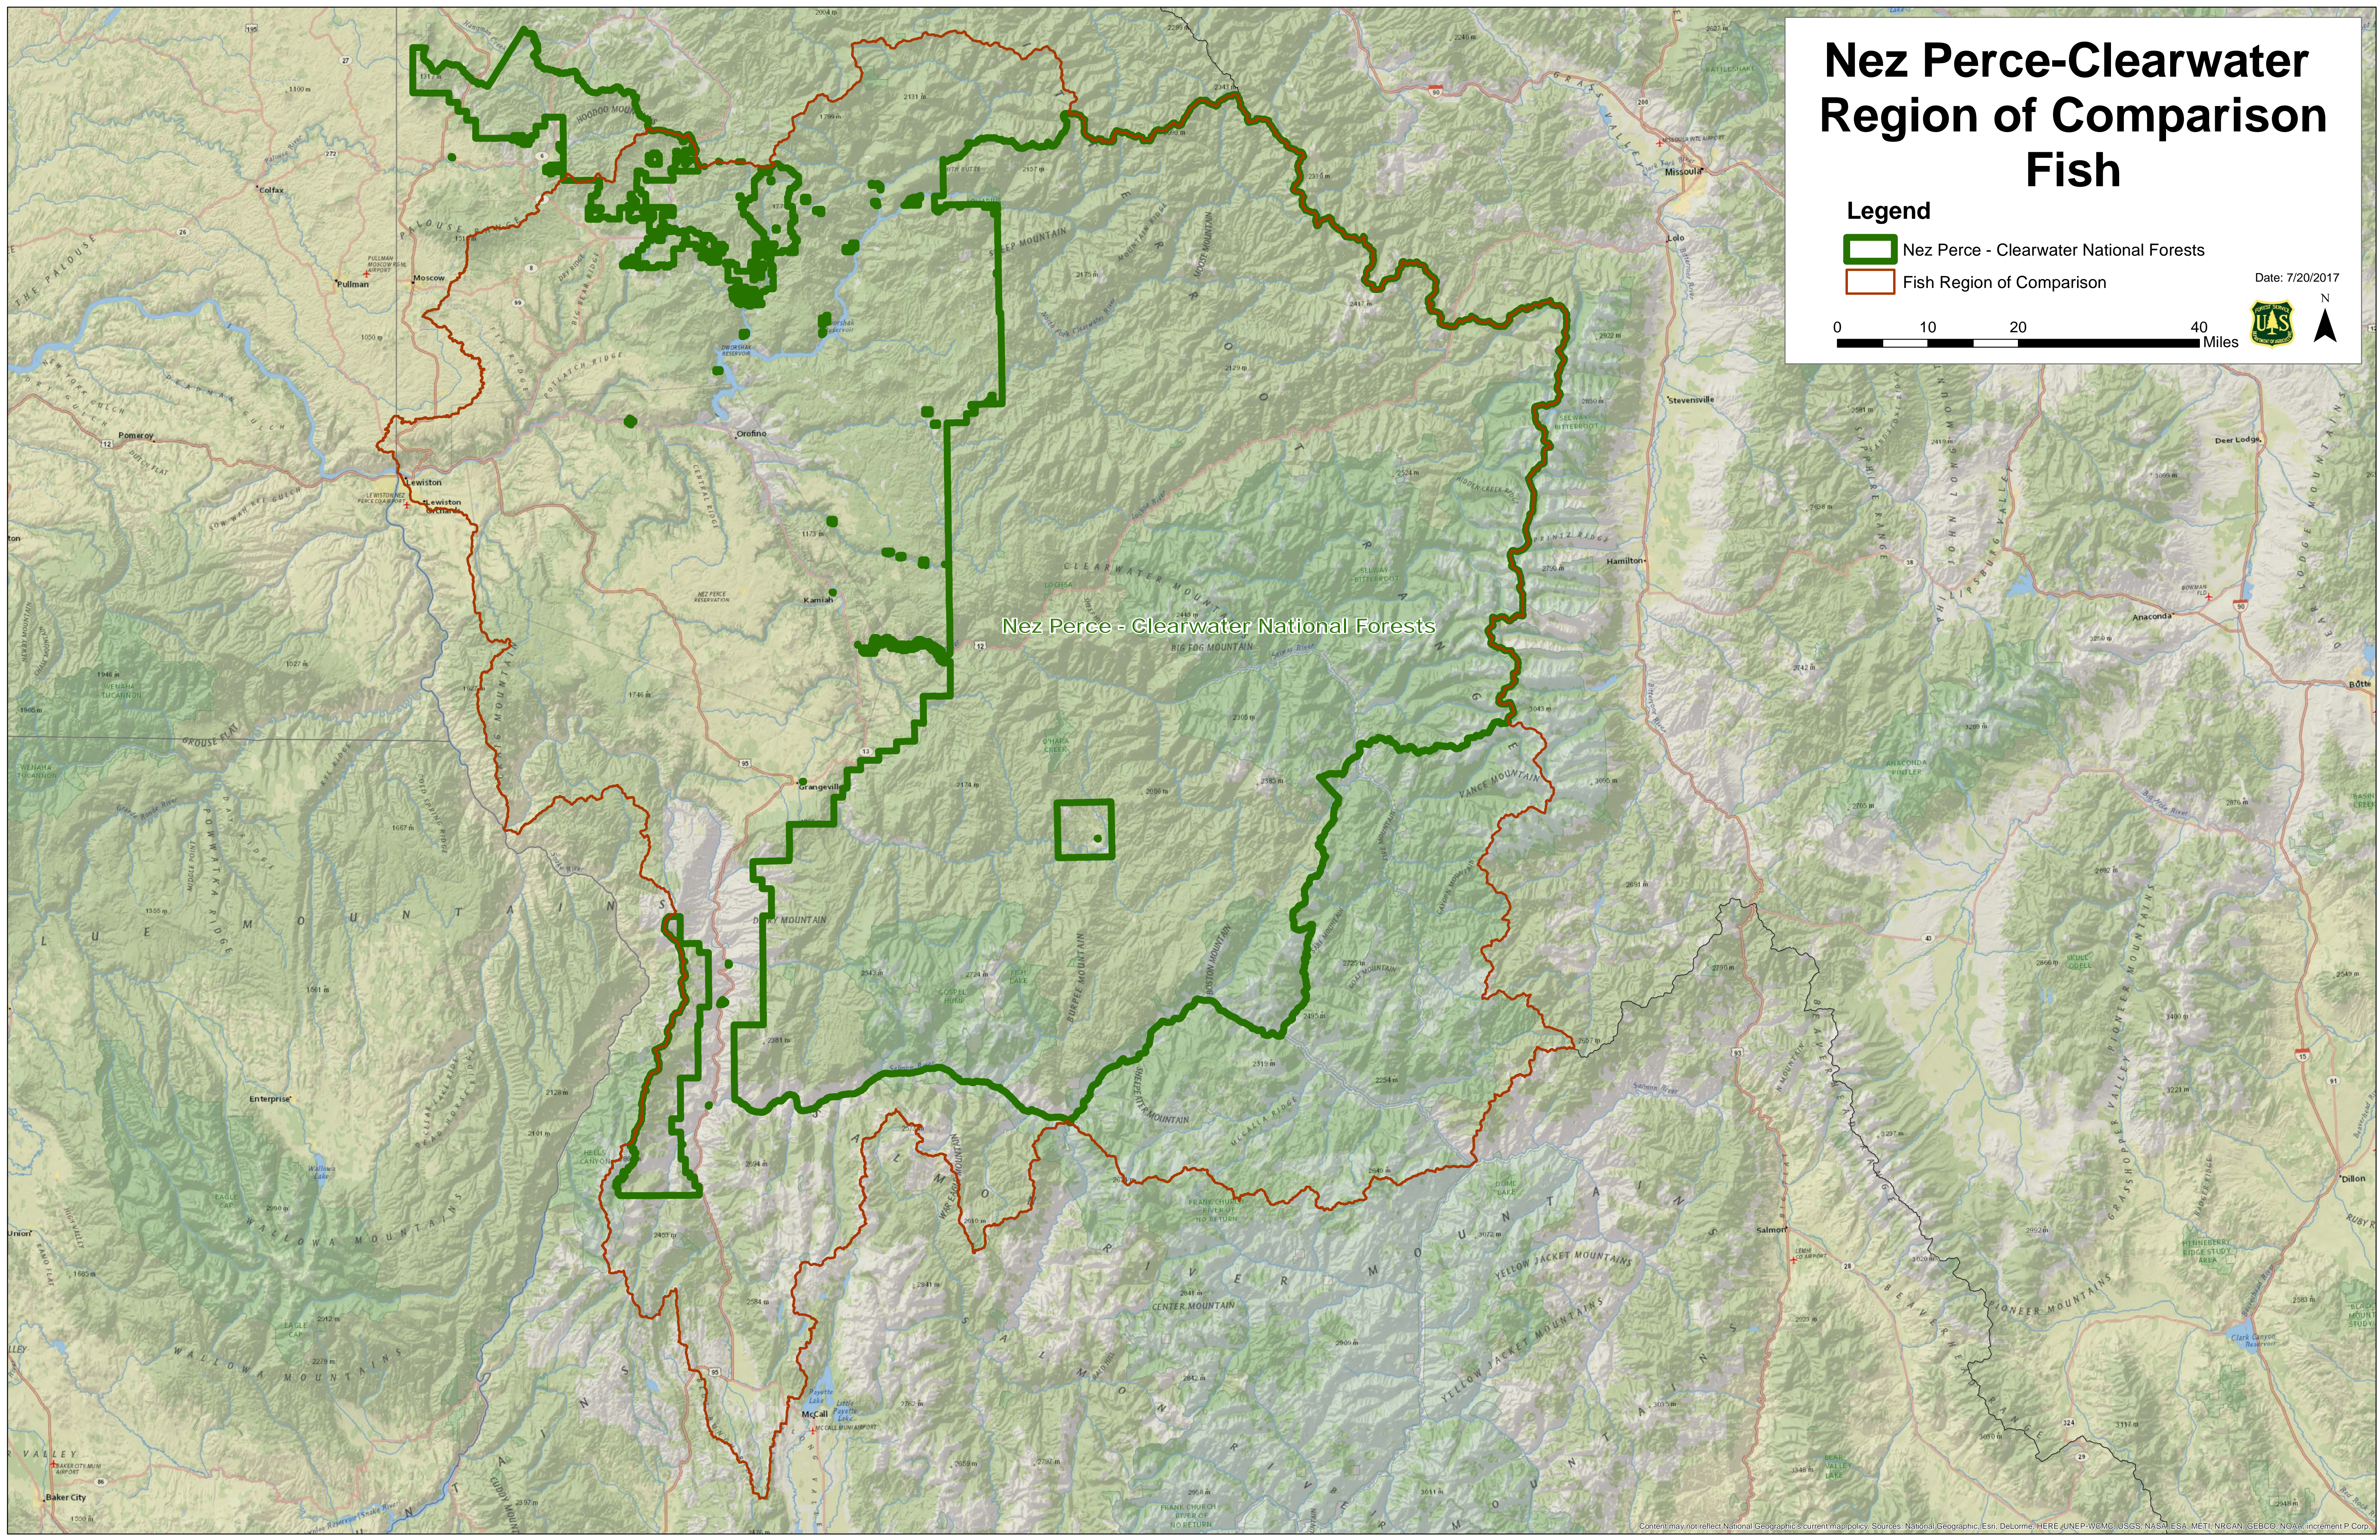

Nez Perce-Clearwater Region of Comparison Fish

- Legend**
-  Nez Perce - Clearwater National Forests
 -  Fish Region of Comparison

Date: 7/20/2017

Nez Perce - Clearwater National Forests