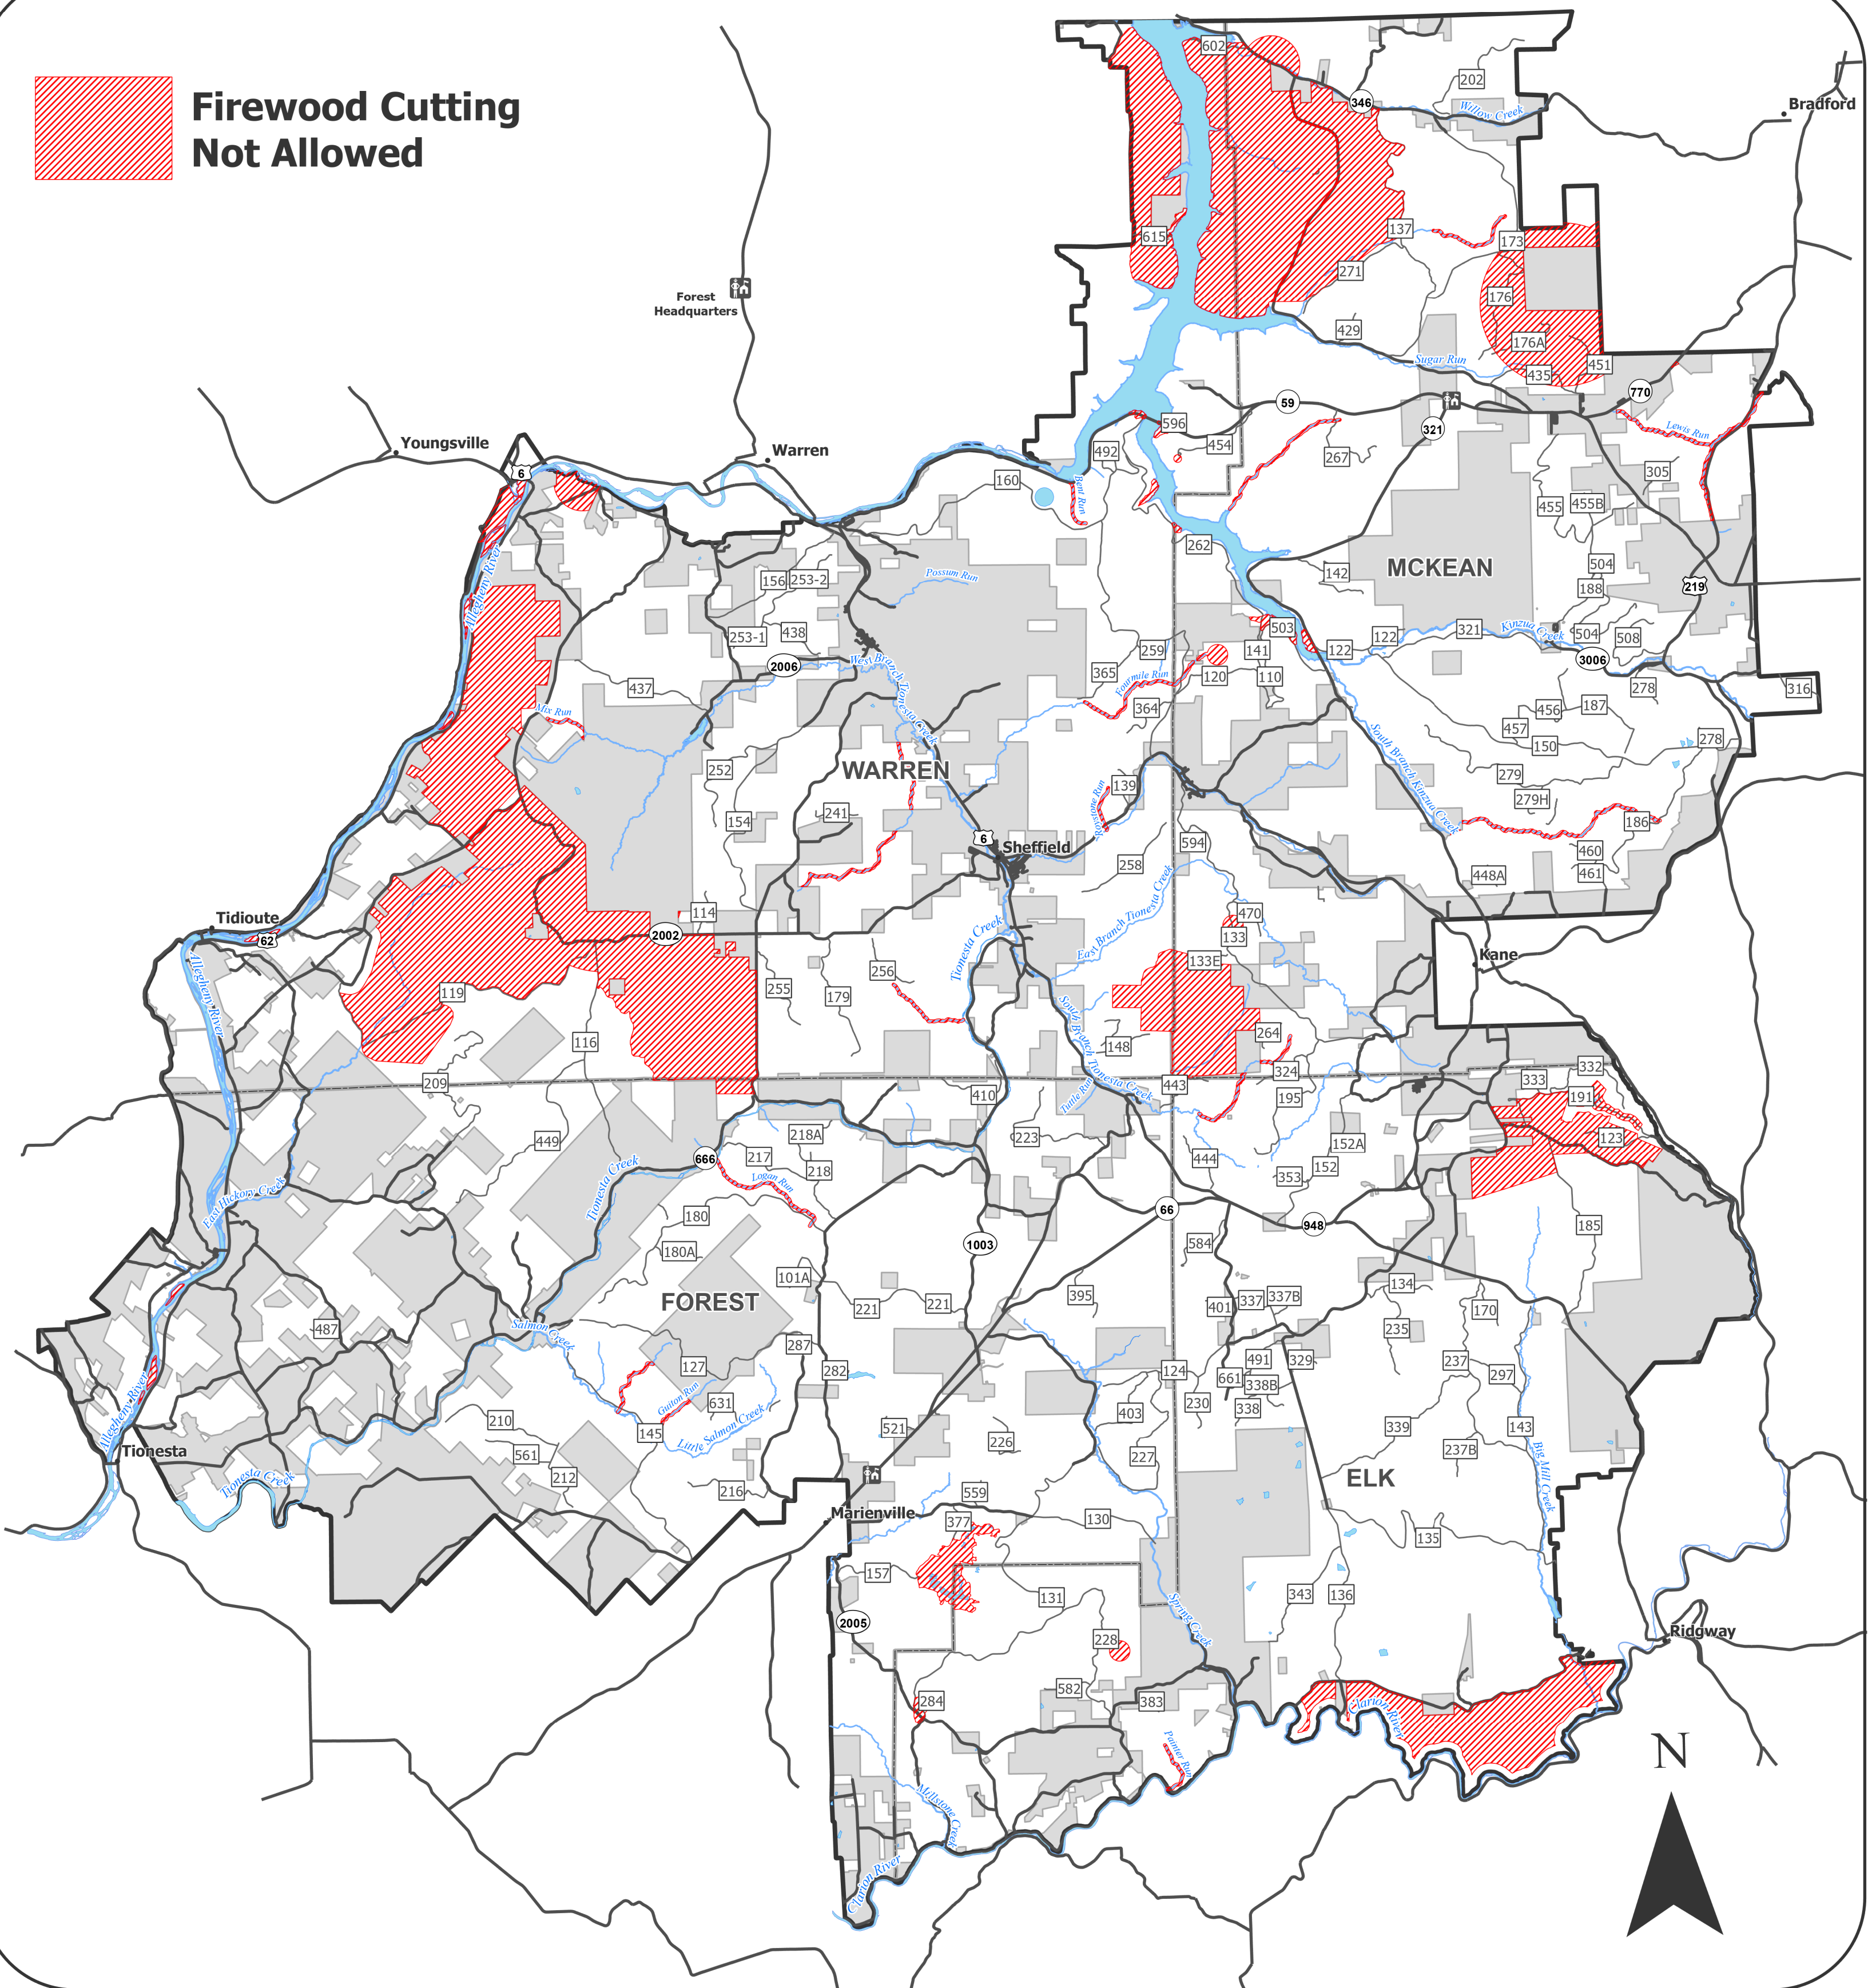

# Firewood for Personal Use

## Allegheny National Forest

 **Firewood Cutting Not Allowed**

### Legend

-  Firewood Cutting Not Allowed
-  County Boundary
-  Forest Service Office
-  Administrative Forest Boundary
-  Forest Service Road
-  Forest Service Land
-  Municipal Road
-  Non-Forest Service Land

1:170,000

NAD 1983 UTM 17N

The USDA Forest Service makes no warranty, expressed or implied regarding the data displayed on this map, and reserves the right to correct, update, modify, or replace this information without notification.