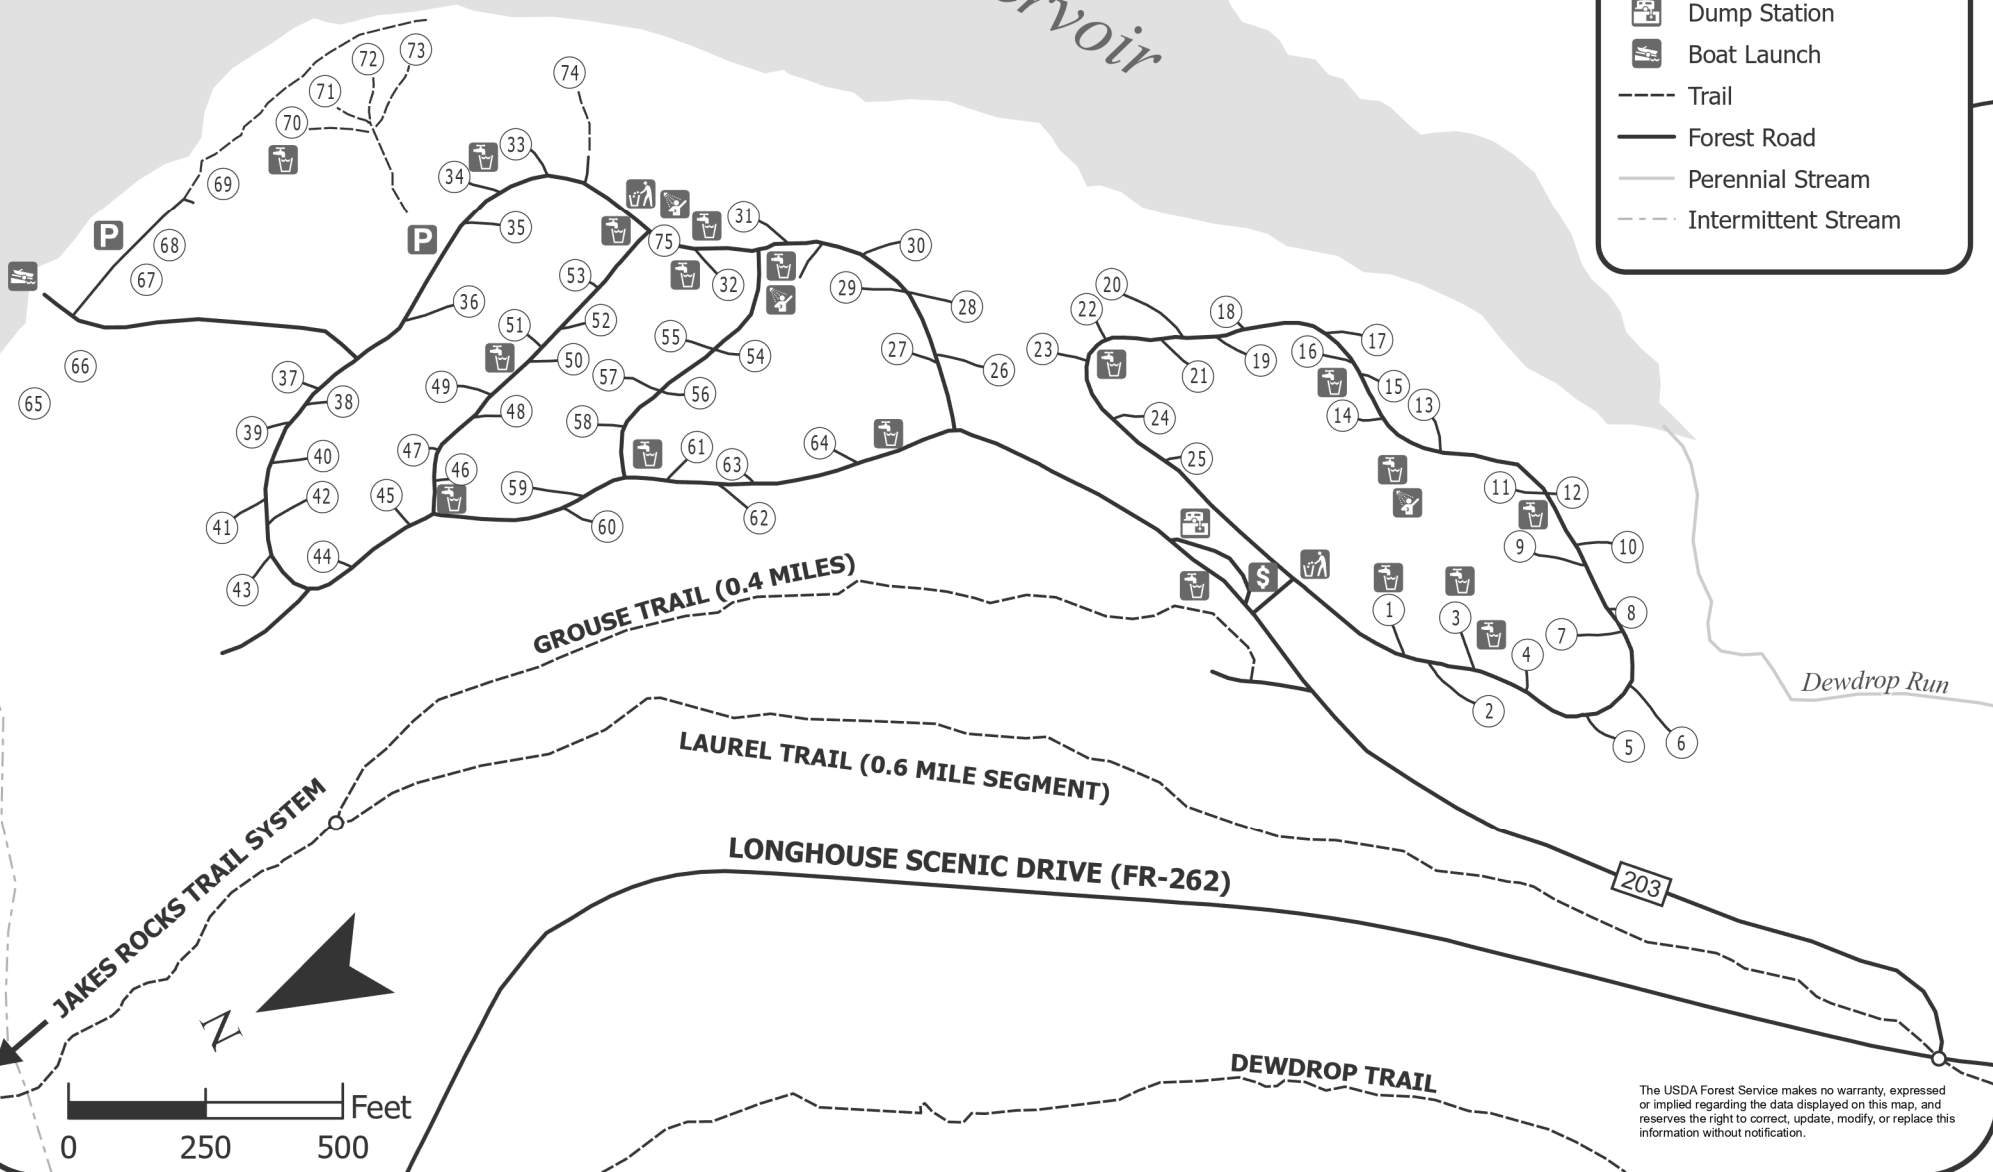

Dewdrop Campground

Allegheny Reservoir

Legend

- Kiosk
- Water
- Bathroom
- Trash
- Parking Lot
- Dump Station
- Boat Launch
- Trail
- Forest Road
- Perennial Stream
- Intermittent Stream

Dewdrop Run