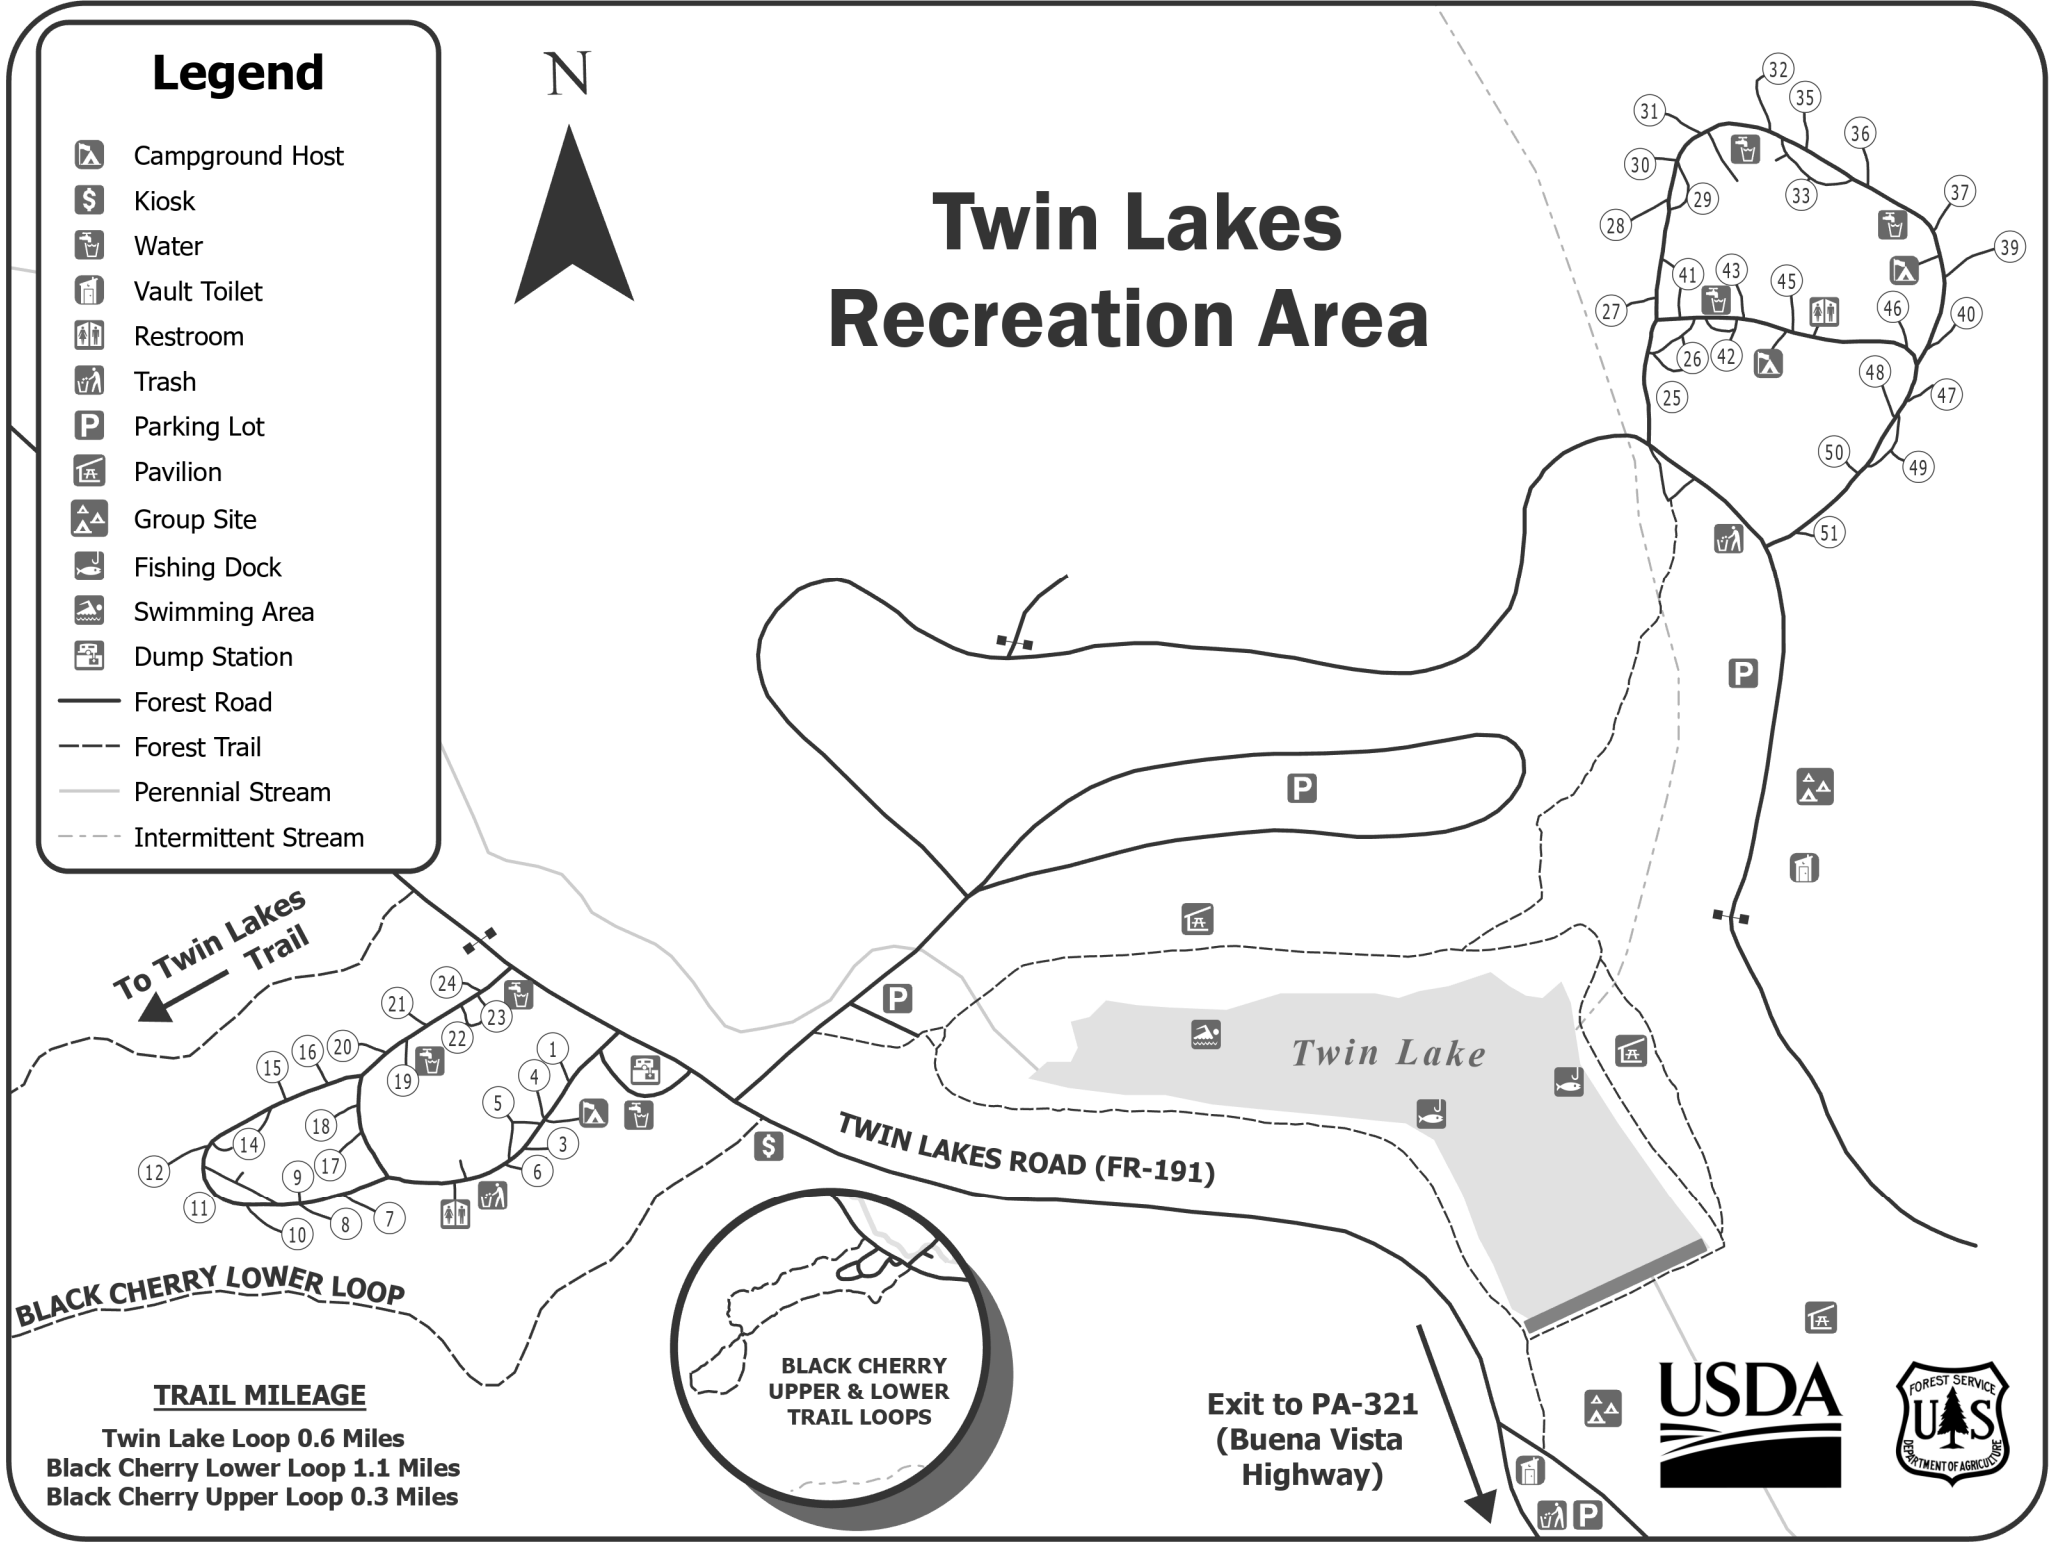

Legend

-  Campground Host
-  Kiosk
-  Water
-  Vault Toilet
-  Restroom
-  Trash
-  Parking Lot
-  Pavilion
-  Group Site
-  Fishing Dock
-  Swimming Area
-  Dump Station
-  Forest Road
-  Forest Trail
-  Perennial Stream
-  Intermittent Stream

Twin Lakes Recreation Area

To Twin Lakes Trail

BLACK CHERRY LOWER LOOP

TRAIL MILEAGE
 Twin Lake Loop 0.6 Miles
 Black Cherry Lower Loop 1.1 Miles
 Black Cherry Upper Loop 0.3 Miles

Exit to PA-321
 (Buena Vista Highway)