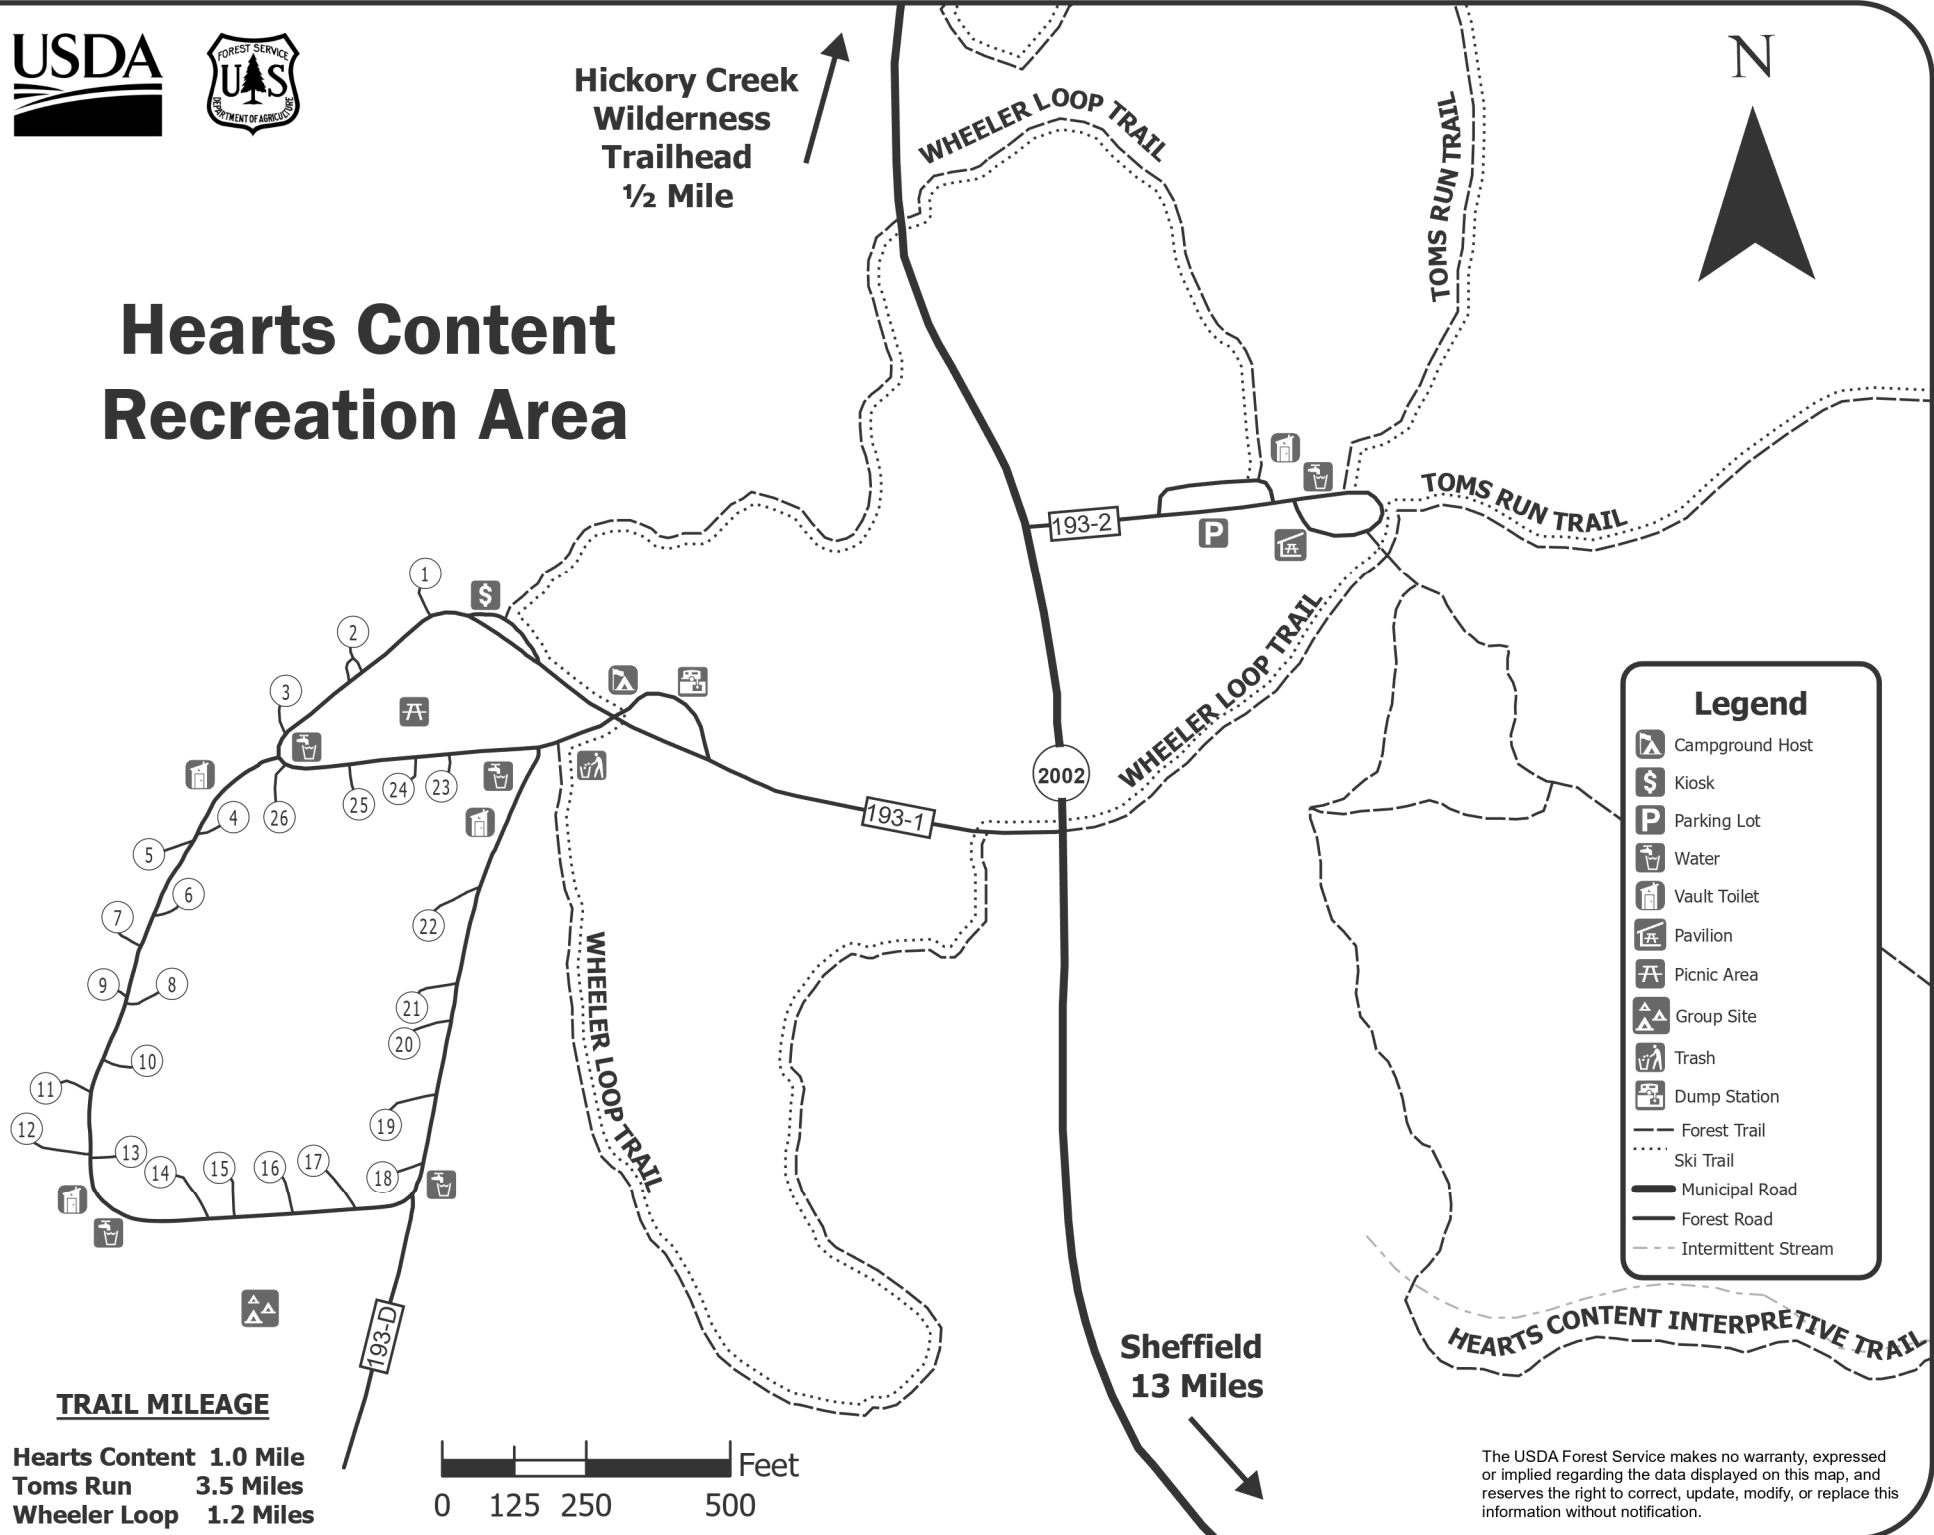

Hickory Creek
Wilderness
Trailhead
1/2 Mile

N

Hearts Content Recreation Area

HICKORY CREEK WILDERNESS

Legend

- Campground Host
- Kiosk
- Parking Lot
- Water
- Vault Toilet
- Pavilion
- Picnic Area
- Group Site
- Trash
- Dump Station
- Forest Trail
- Ski Trail
- Municipal Road
- Forest Road
- Intermittent Stream

TRAIL MILEAGE

Hearts Content 1.0 Mile
Toms Run 3.5 Miles
Wheeler Loop 1.2 Miles

The USDA Forest Service makes no warranty, expressed or implied regarding the data displayed on this map, and reserves the right to correct, update, modify, or replace this information without notification.