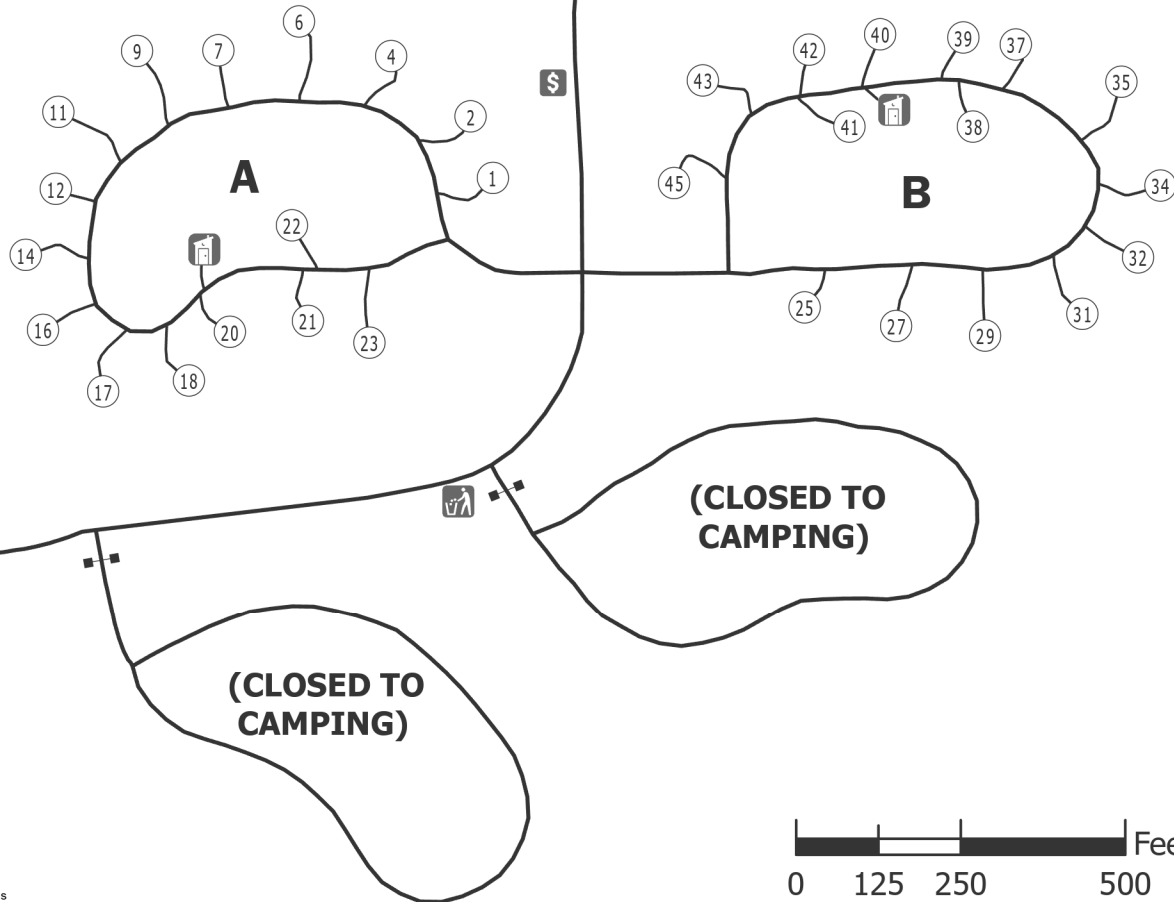

Tracy Ridge Campground

Legend

- Kiosk
- Water
- Vault Toilet
- Trash
- Parking Lot
- Gate
- Forest Road
- Forest Trail

N

TRACY RIDGE TRAIL

LAND OF MANY USES TRAIL

Exit to PA-321
(Sugar Run Rd)

LAND OF MANY USES TRAIL