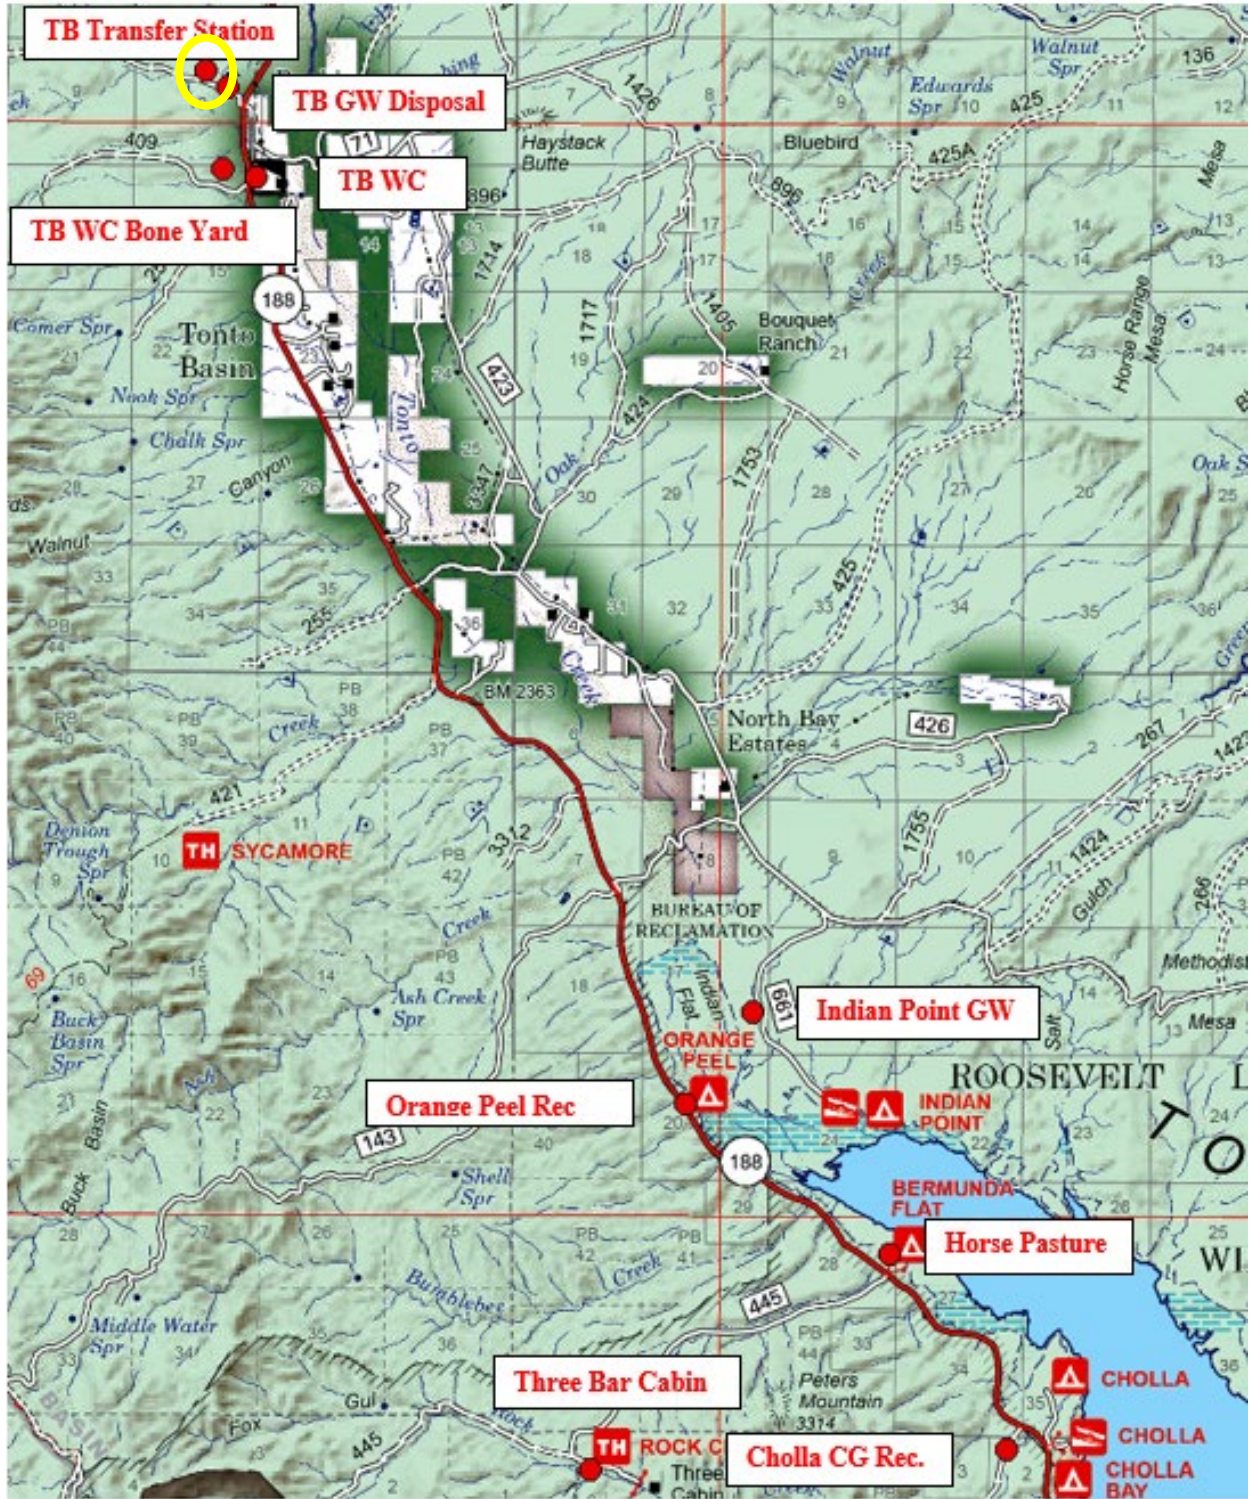

Tonto Basin Transfer Station

83 Green Waste Disposal