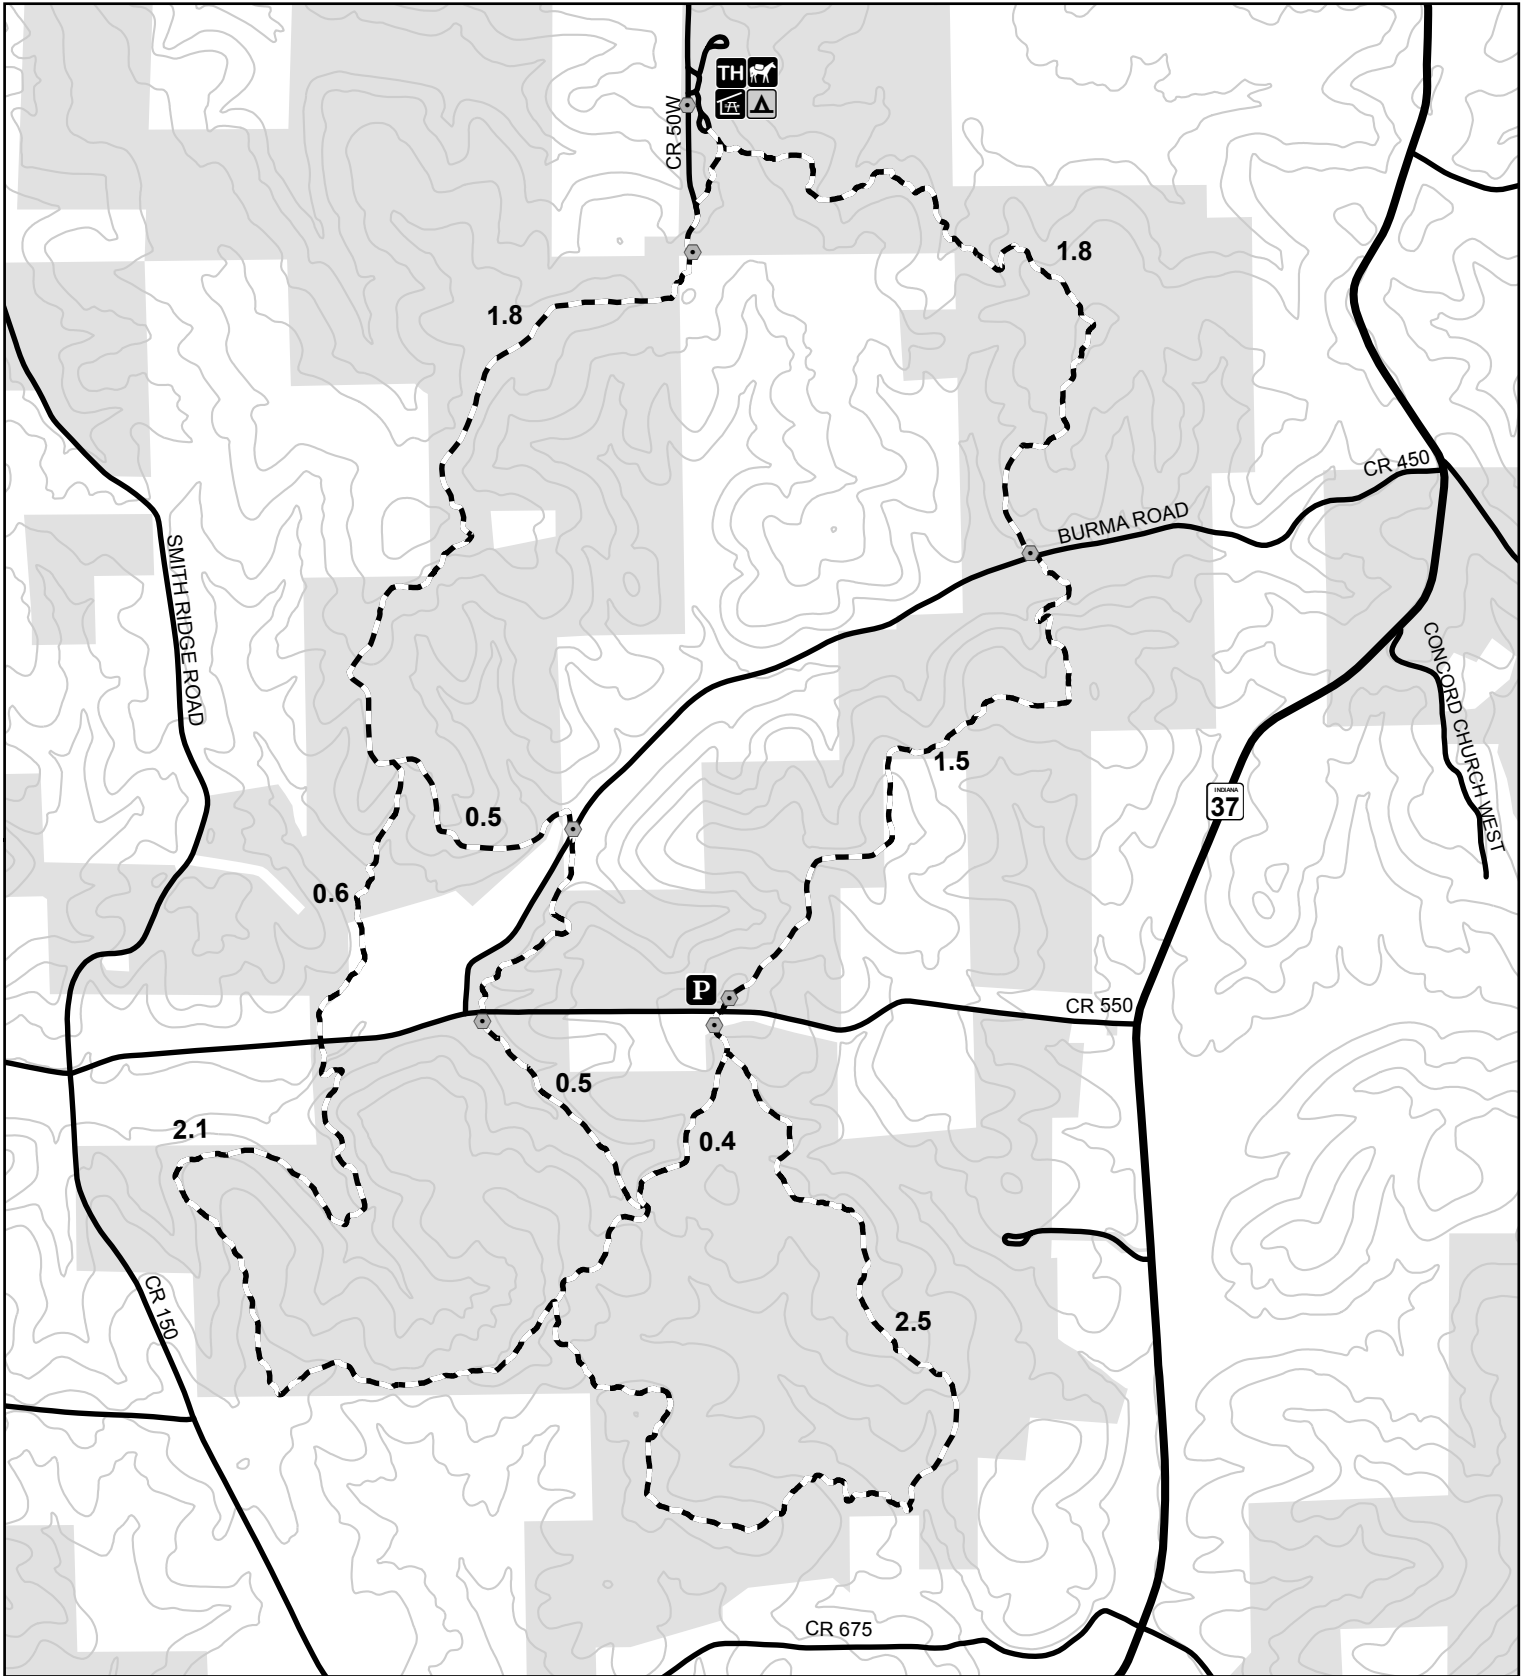

YOUNGS CREEK HORSE CAMP AND TRAILS

LEGEND

- | | | | |
|-------------------------|----------------|---------|---------------------|
| PARKING | PICNIC SHELTER | TRAIL | 50 FT CONTOUR |
| YOUNGS CREEK HORSE CAMP | TRAILHEAD | ROAD | FOREST SERVICE LAND |
| HORSE TRAILER PARKING | GATE | Highway | |

Updated 2/2020

Original data compiled from multiple source data and may not meet National Mapping Accuracy Standards. For specific data source information contact the Hoosier National Forest. No warranty is made to the contents or accuracy of the data. USDA is an equal opportunity provider, employer, and lender.