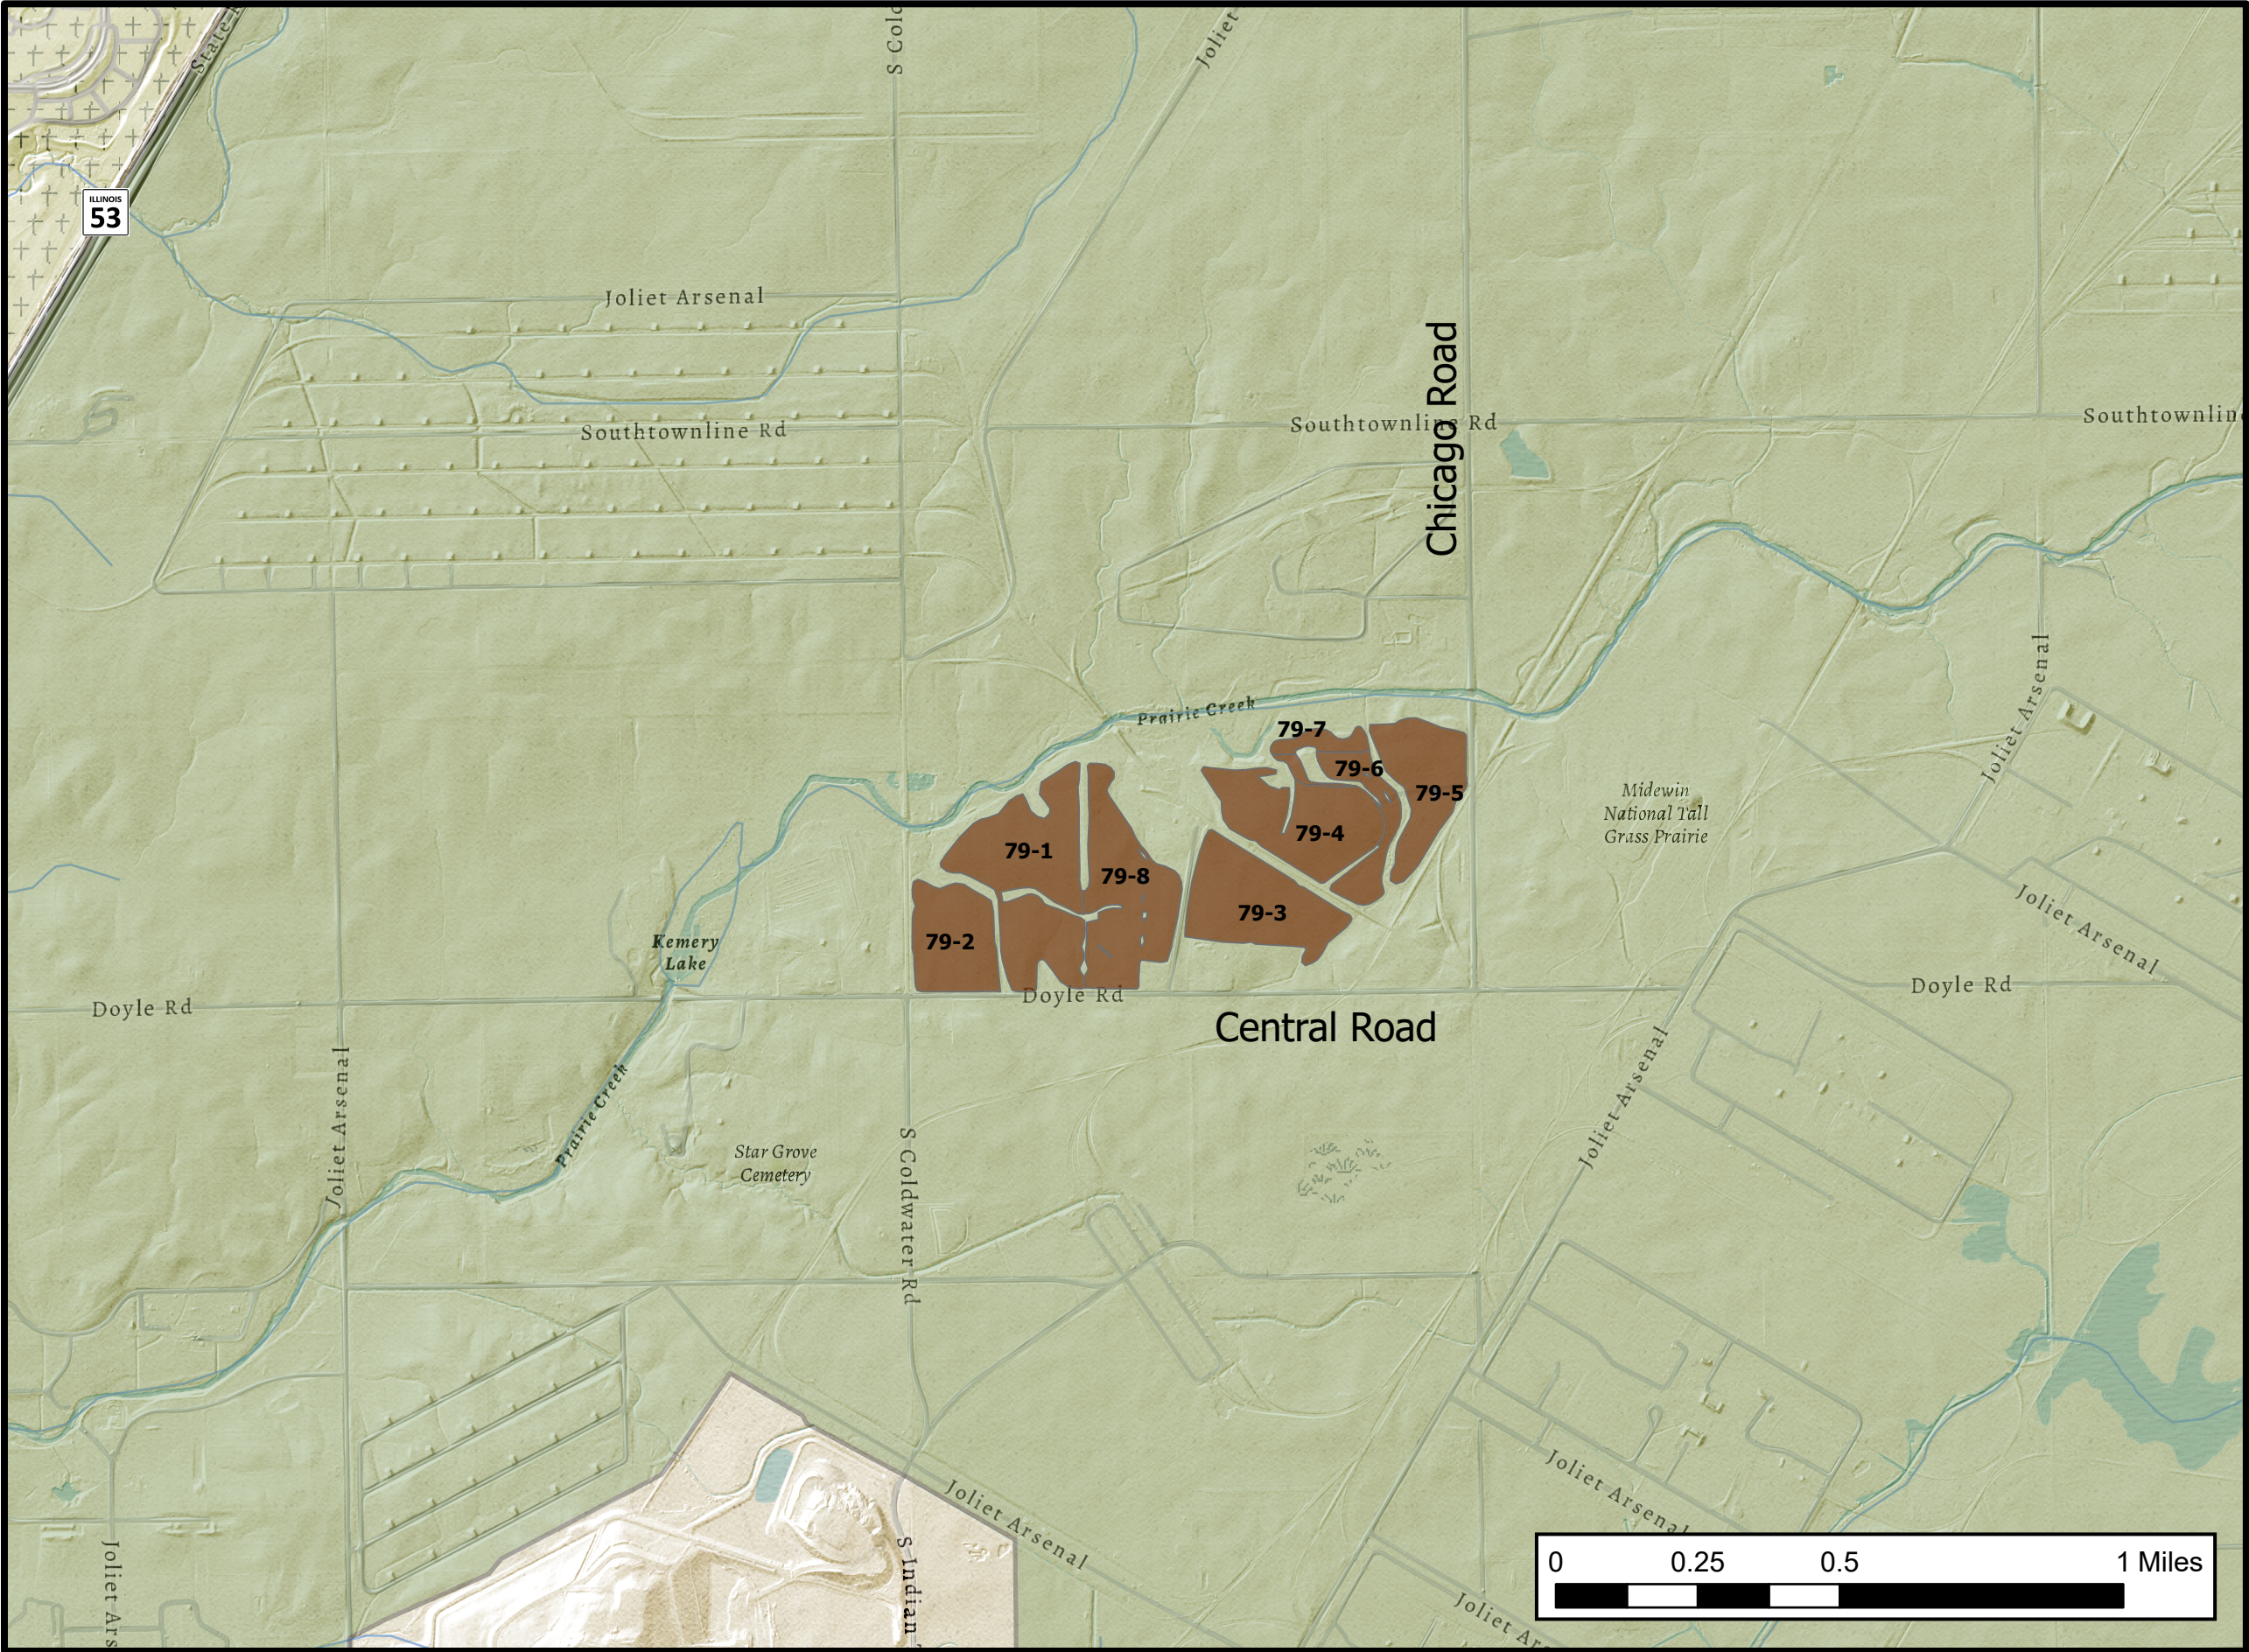

# 2026 Row Crop Prospectus II

## Midwin National Tallgrass Prairie

30239 South State  
Route 53  
Wilmington, IL 60481  
815-423-6370

-  Parcel 10 ~ 157.6 Acres
-  Prairie Boundary

*Compiled by the Midwin NTP on 02.25.26 using the most current GIS data available. GIS data displayed is intended for this project and using the data for other purposes may yield inaccurate or misleading results.*