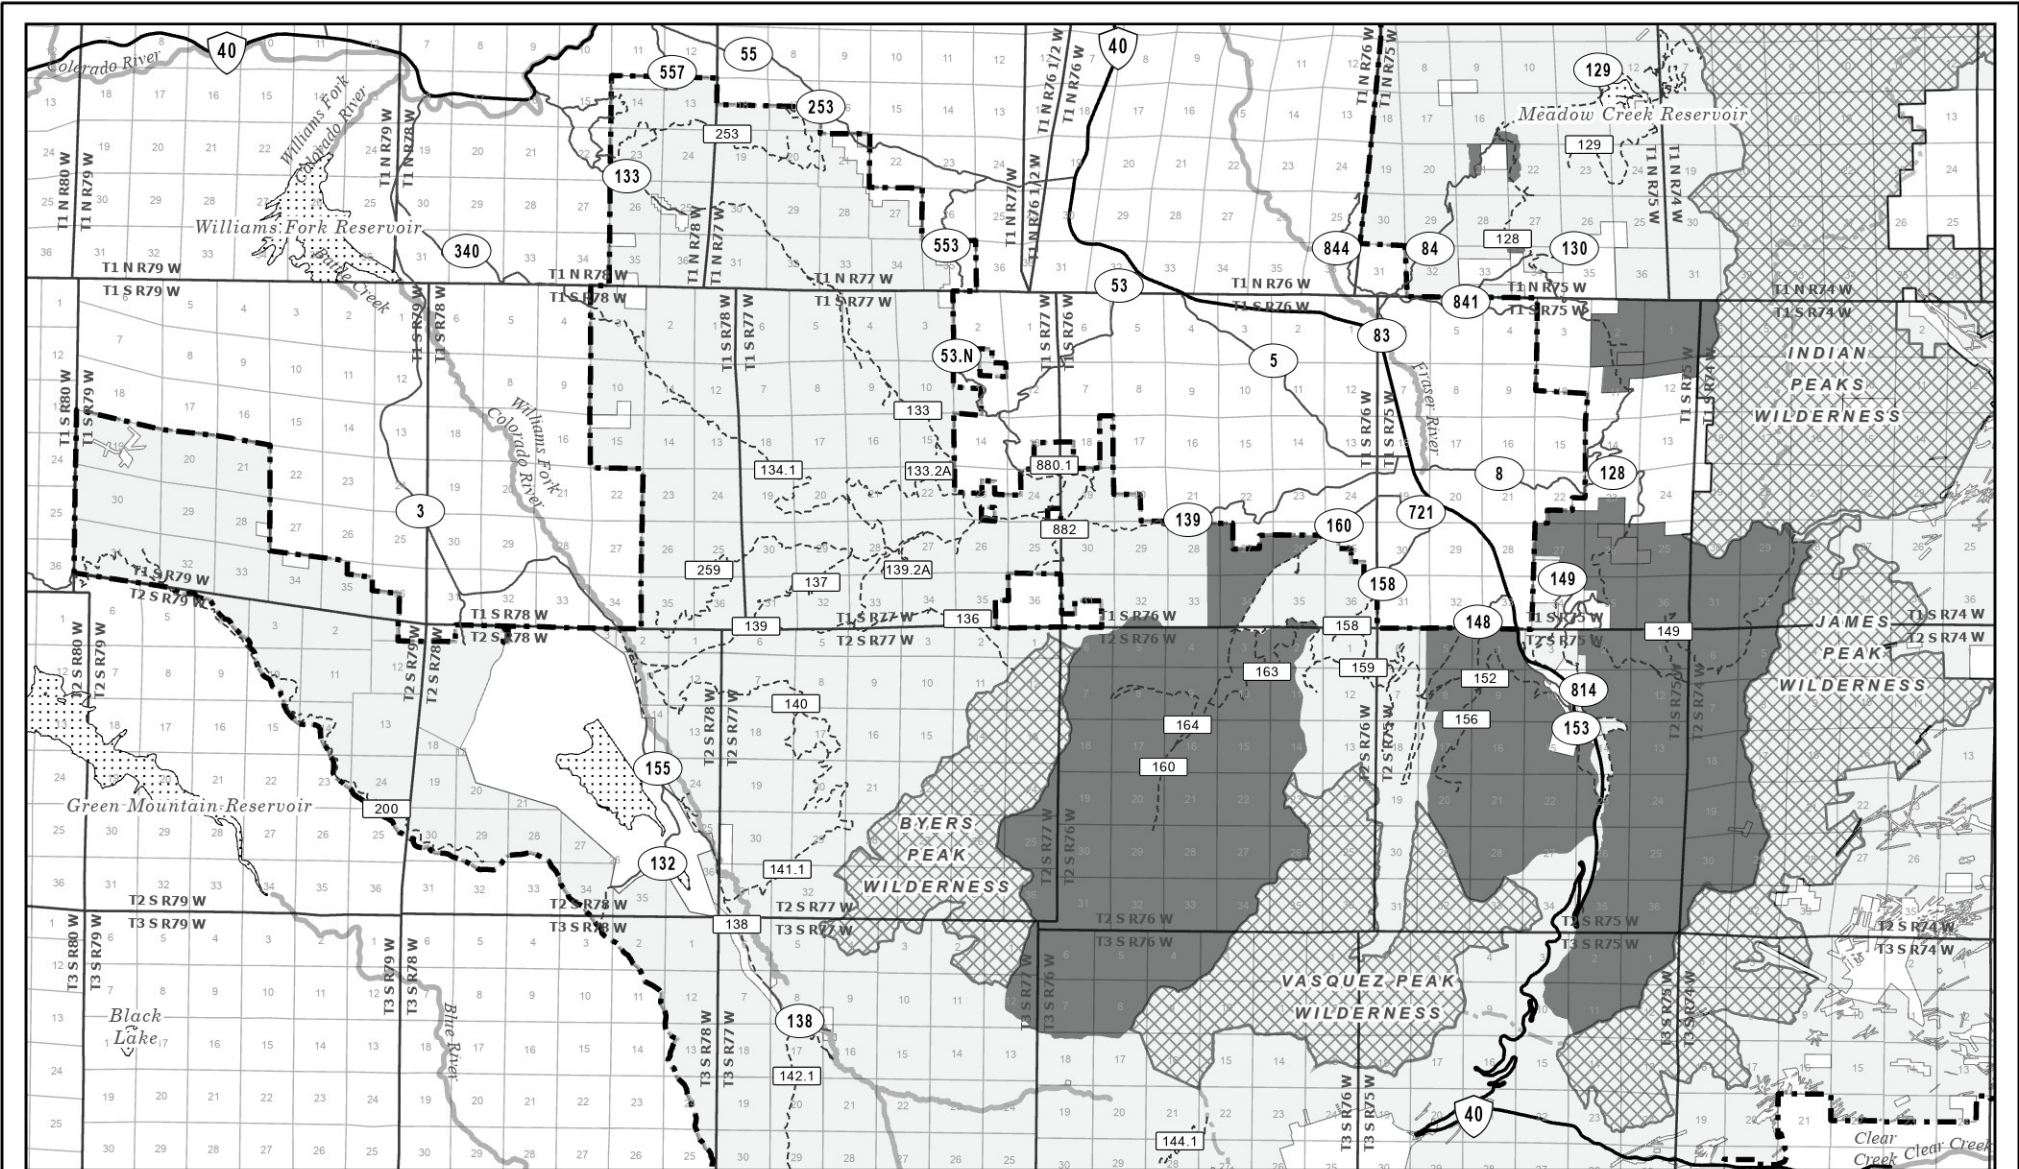

Arapaho and Roosevelt National Forests & Pawnee National Grassland | Sulphur Ranger District

Legend

- | | | | |
|--|---------------------|---------------------|------------------------------|
| Firewood Cutting Prohibited in this Area | Rivers/Waterbodies | Roads | Land Ownership |
| Wilderness (firewood cutting prohibited) | Major Rivers | Forest Service Road | Non-Federal Land |
| Sulphur District Boundary | Lake/Pond/Reservoir | US/State Hwy | Rocky Mountain National Park |
| Administrative Forest Boundary | | | |

Arapaho and Roosevelt National Forests & Pawnee National Grassland | Sulphur Ranger District

Legend

- | | | | |
|--|---------------------------|---------------------|-----------------------------|
| Firewood Cutting Prohibited in this Area | Rivers/Waterbodies | Roads | Land Ownership |
| Wilderness (firewood cutting prohibited) | Major Rivers | Other Public Road | National Forest System Land |
| Sulphur District Boundary | Lake/Pond/Reservoir | Forest Service Road | Non-Federal Land |
| Administrative Forest Boundary | | US/State Hwy | |