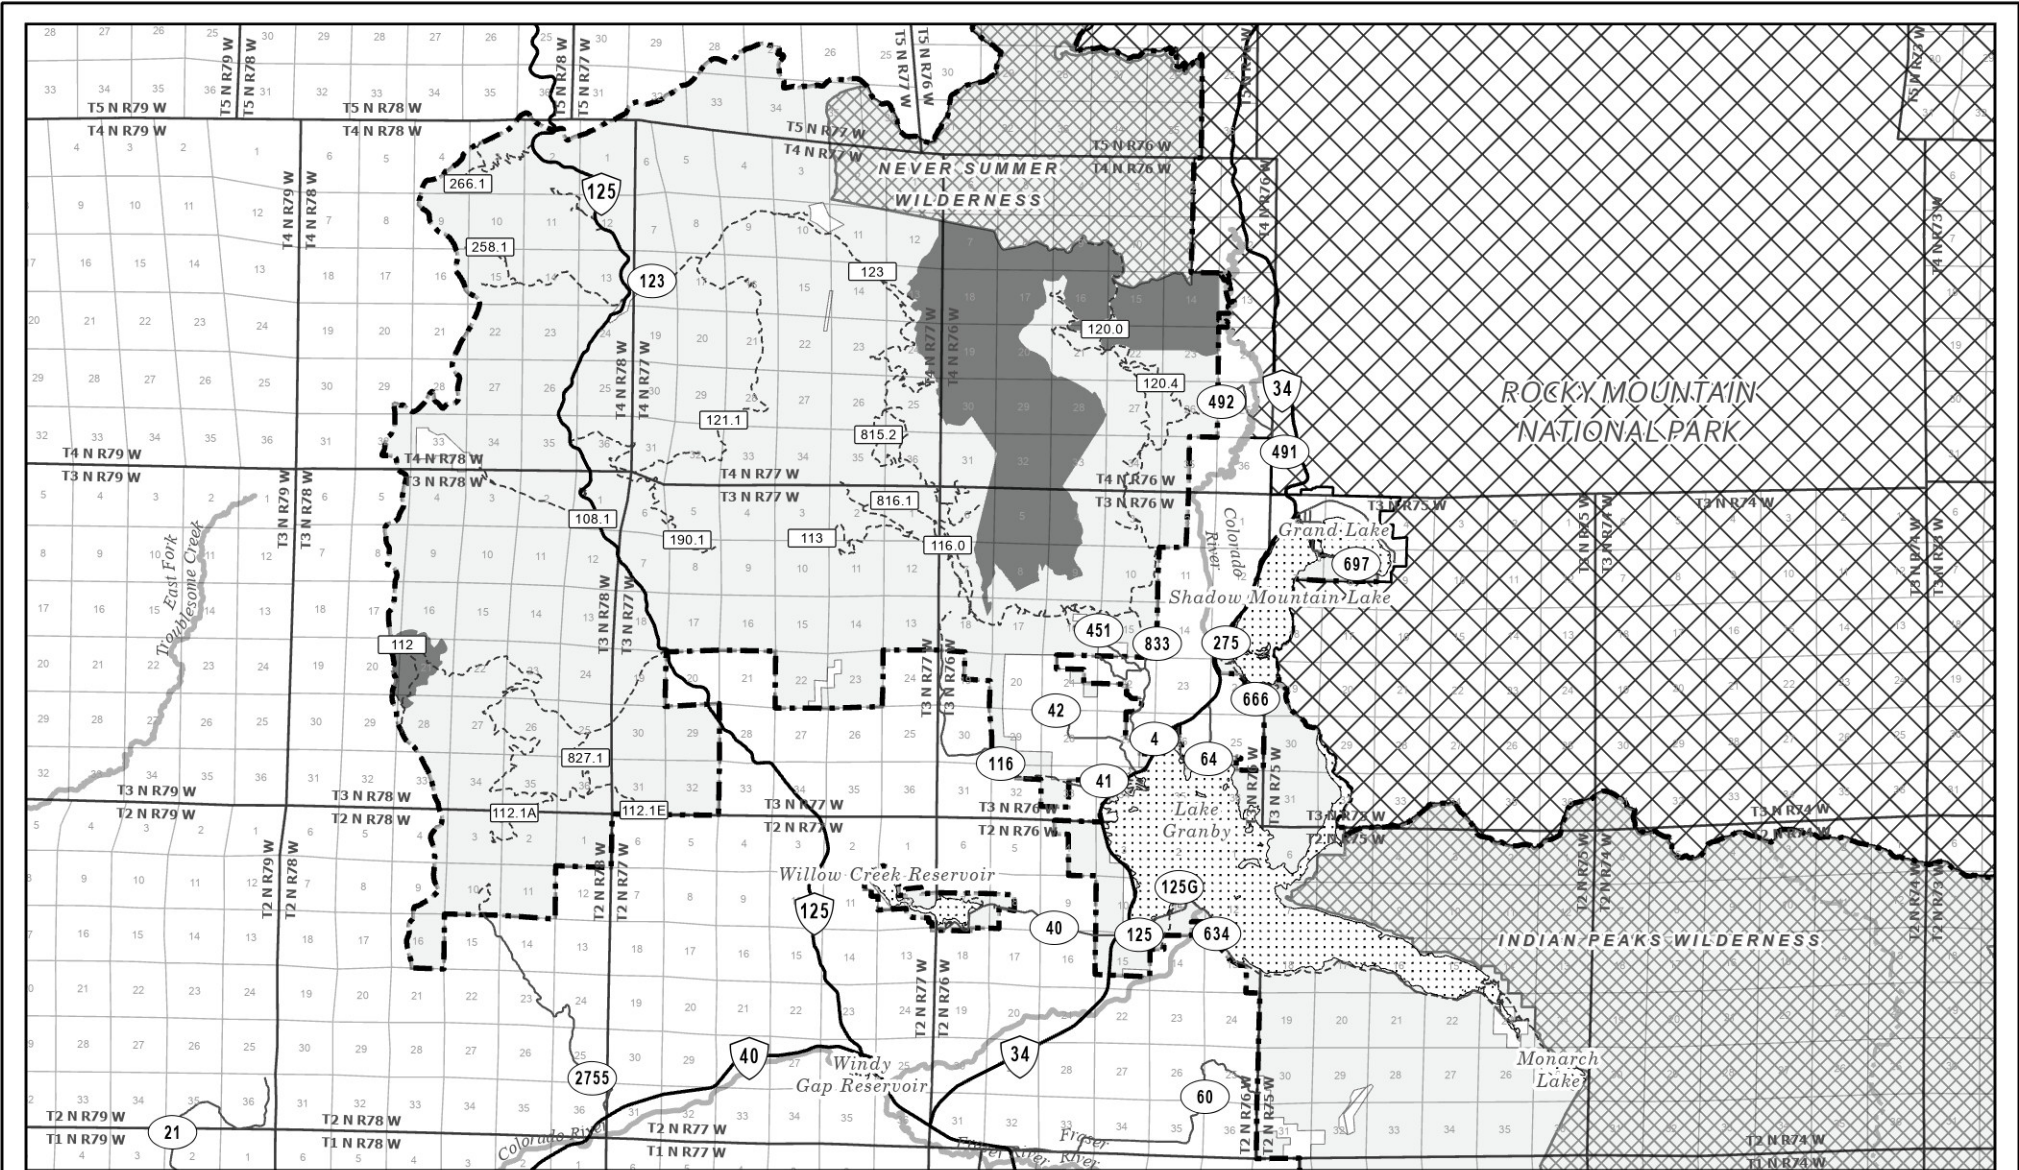

Arapaho and Roosevelt National Forests & Pawnee National Grassland | Sulphur Ranger District

Legend

- | | | | |
|--|---------------------|---------------------|------------------------------|
| Firewood Cutting Prohibited in this Area | Rivers/Waterbodies | Roads | Land Ownership |
| Wilderness (firewood cutting prohibited) | Major Rivers | Forest Service Road | Non-Federal Land |
| Sulphur District Boundary | Lake/Pond/Reservoir | US/State Hwy | Rocky Mountain National Park |
| Administrative Forest Boundary | | | |

Arapaho and Roosevelt National Forests & Pawnee National Grassland | Sulphur Ranger District

Legend

- | | | | |
|--|---------------------------|---------------------|-----------------------------|
| Firewood Cutting Prohibited in this Area | Rivers/Waterbodies | Roads | Land Ownership |
| Wilderness (firewood cutting prohibited) | Major Rivers | Other Public Road | National Forest System Land |
| Sulphur District Boundary | Lake/Pond/Reservoir | Forest Service Road | Non-Federal Land |
| Administrative Forest Boundary | | US/State Hwy | |