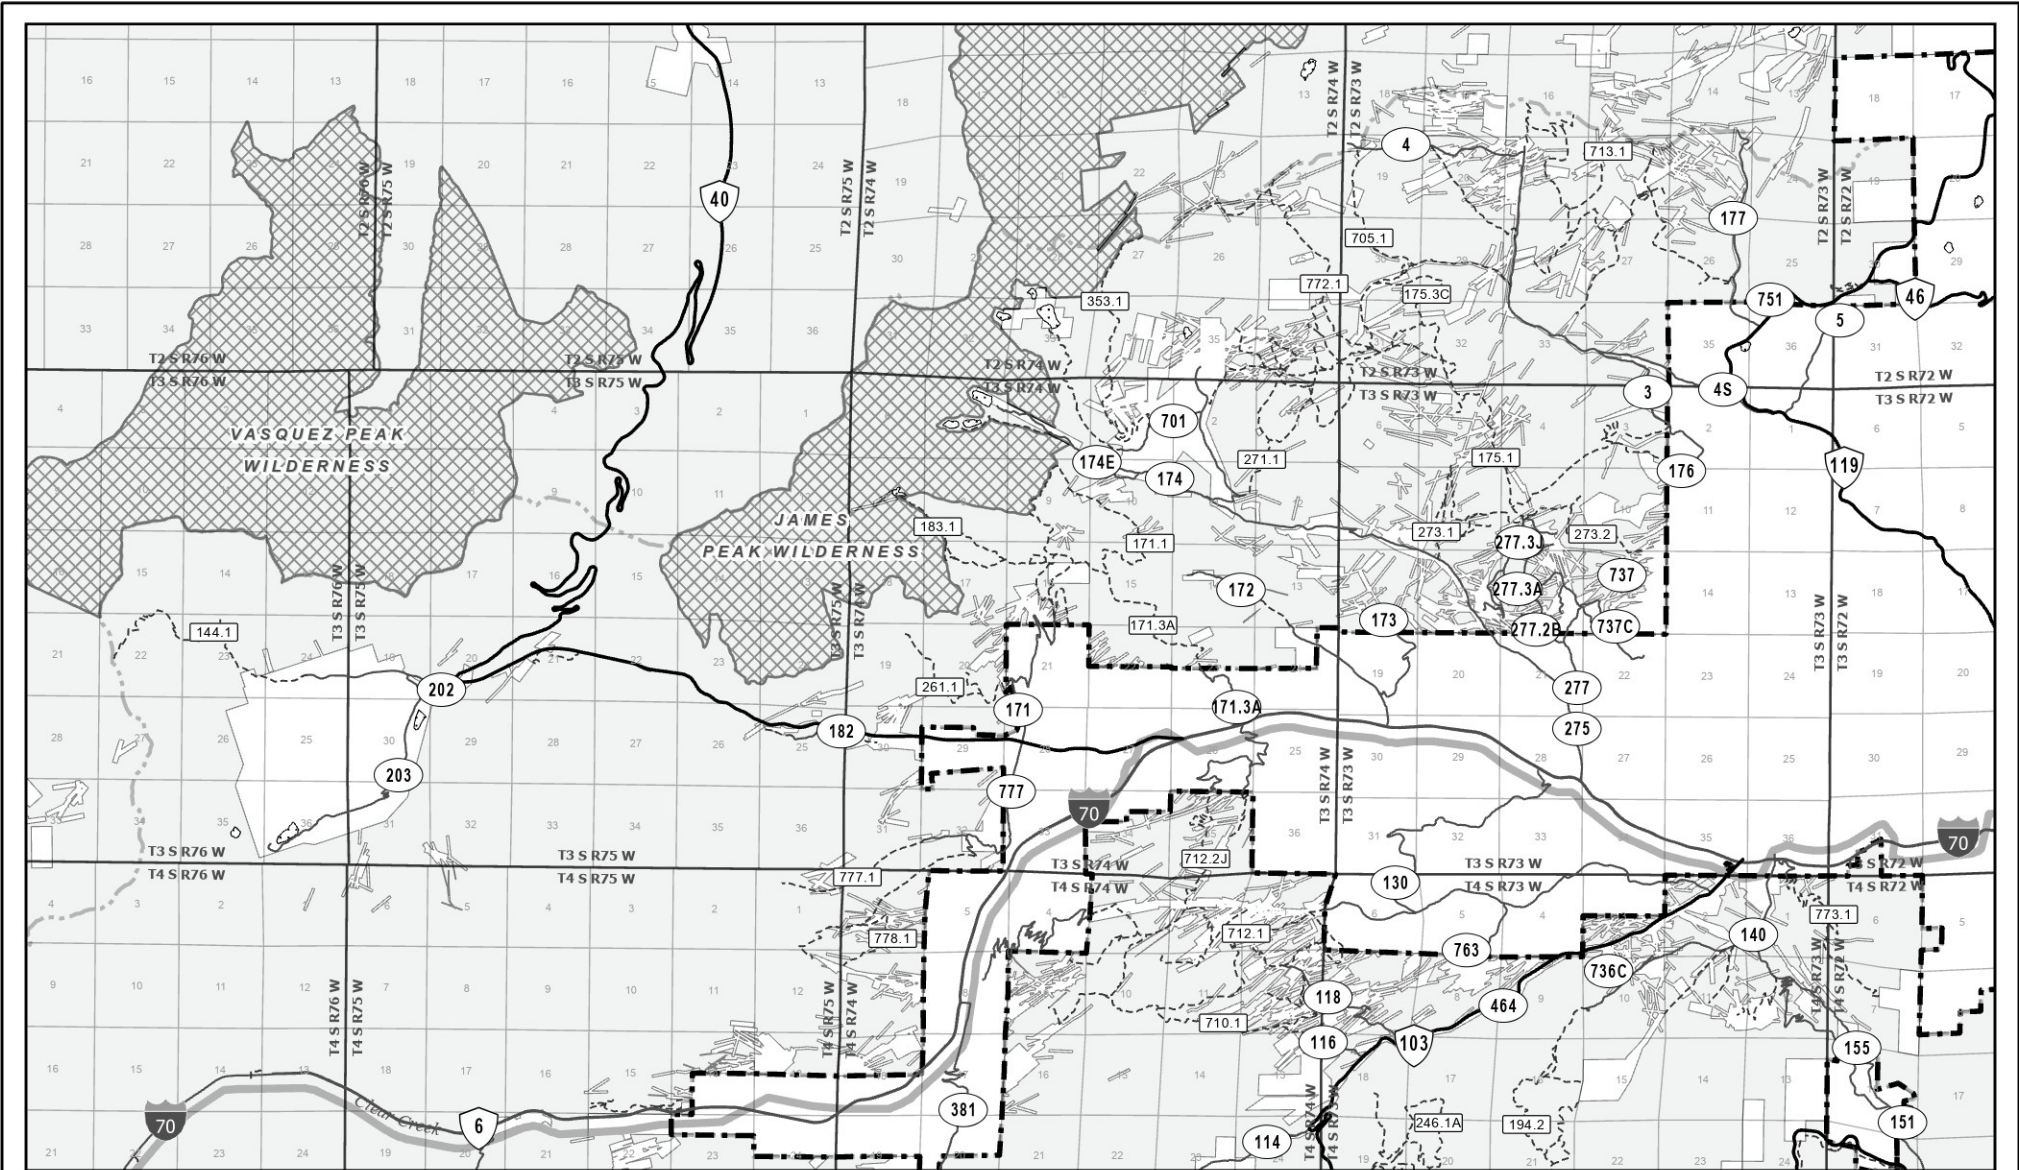

Arapaho and Roosevelt National Forests & Pawnee National Grassland | Clear Creek Ranger District

Legend

- | | | | |
|--|---------------------------|-------------------------|-----------------------------|
| Firewood Cutting Prohibited in this Area | Rivers/Waterbodies | Roads | Land Ownership |
| Wilderness (firewood cutting prohibited) | Major Rivers | Other Public Road | National Forest System Land |
| Clear Creek District Boundary | Lake/Pond/Reservoir | Forest Service Road | Non-Federal Land |
| Administrative Forest Boundary | | Interstate/US/State Hwy | |