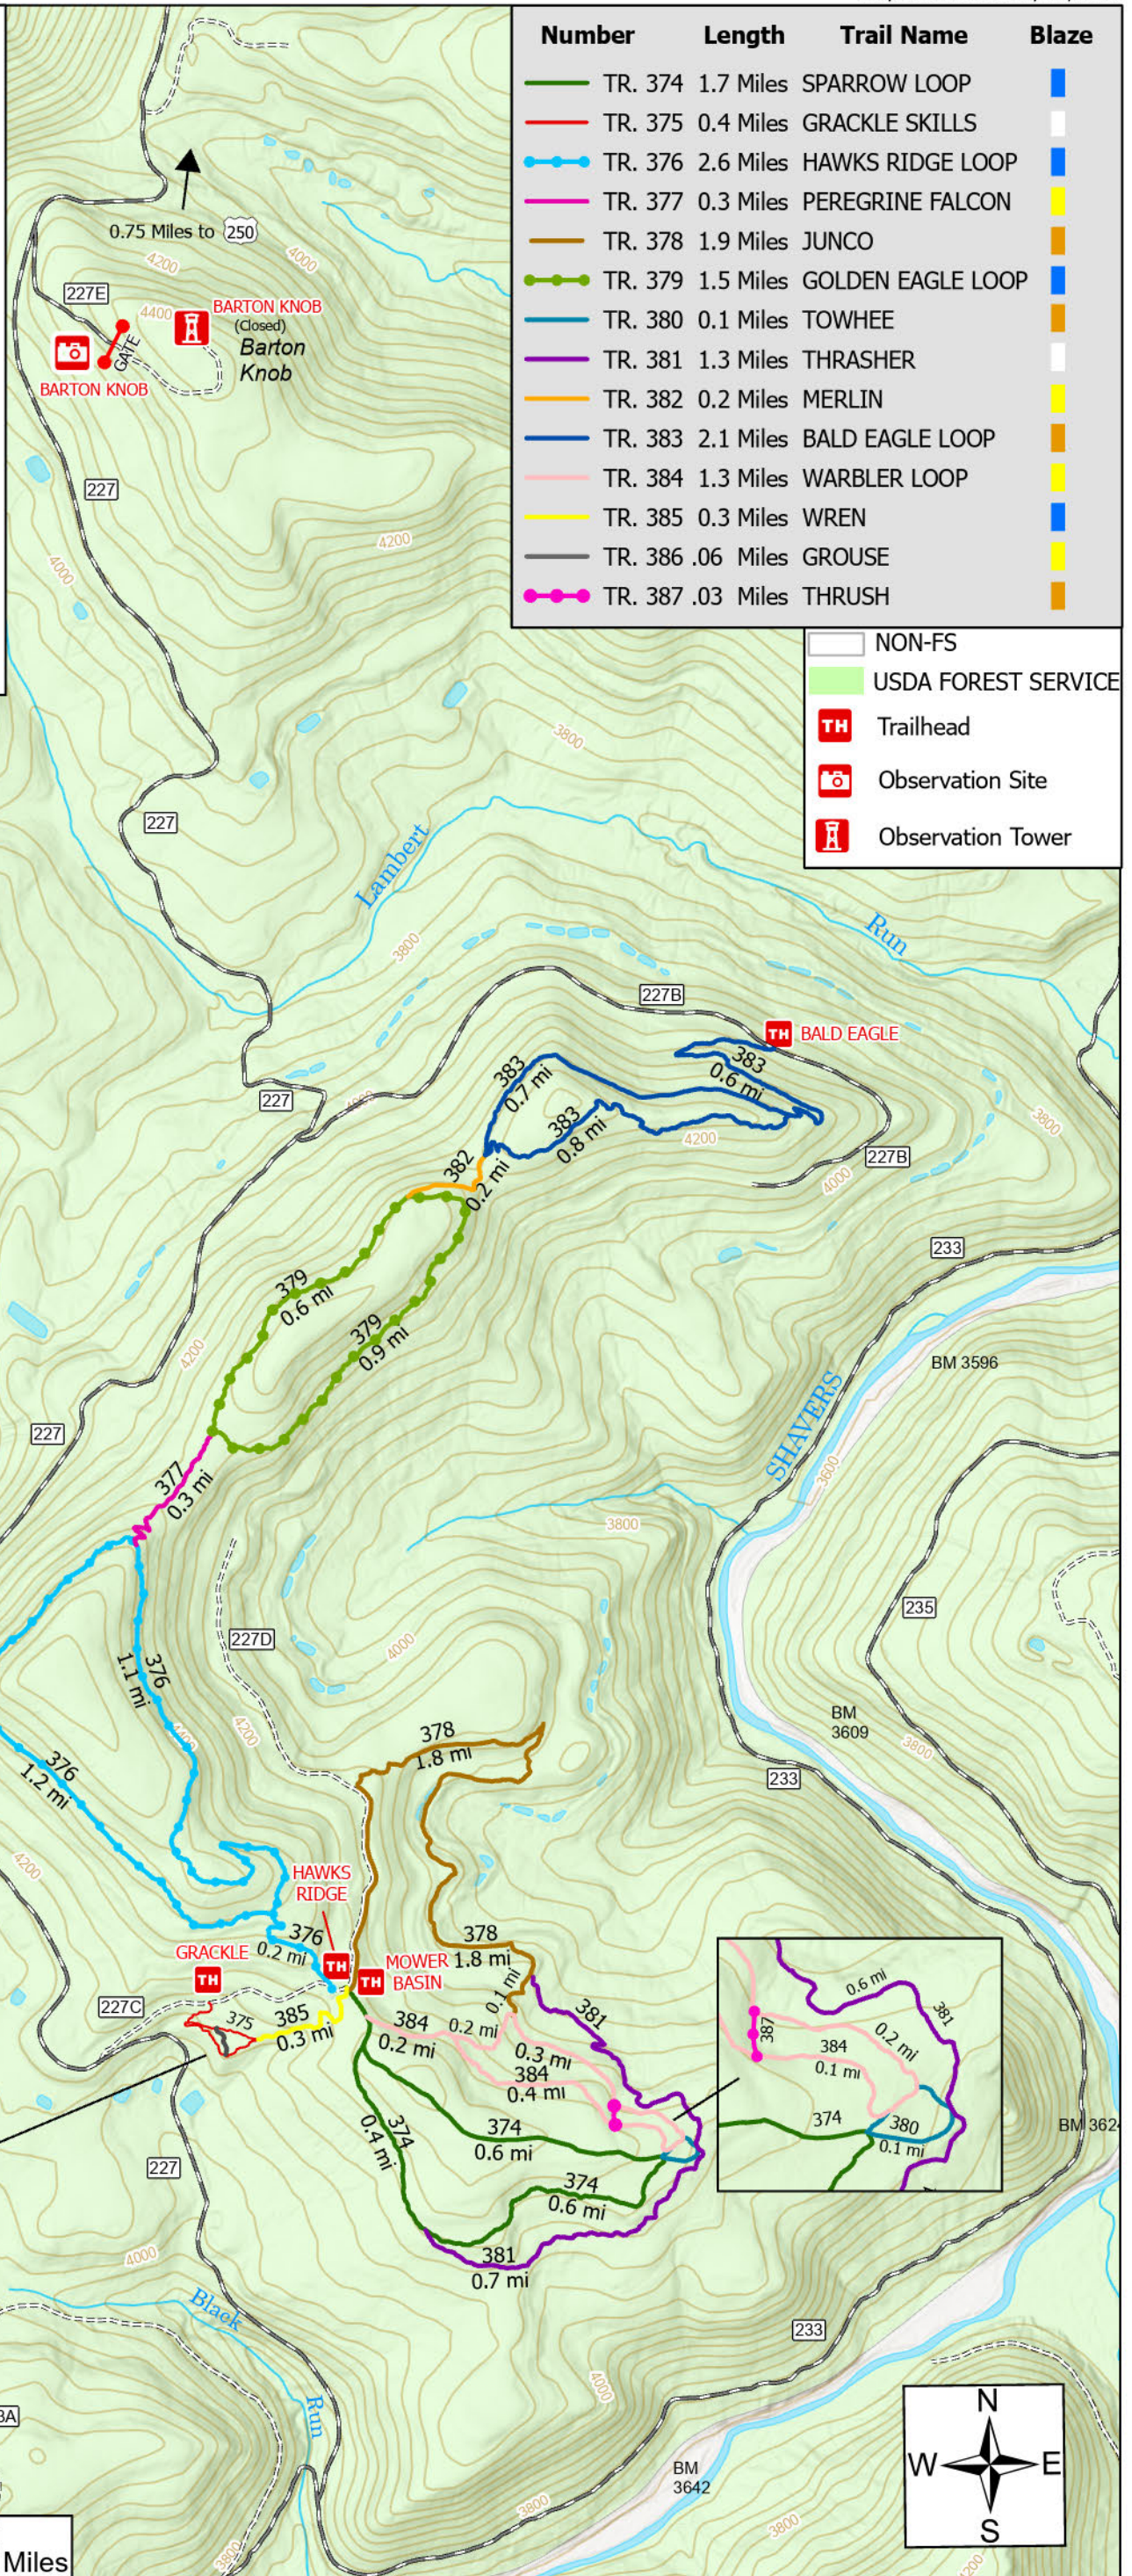

Mower Basin Trails

Map revised February 19, 2025

Disclaimer
 The USDA Forest Service makes no warranty, expressed or implied regarding the data displayed in this map, and reserves the right to correct, update, modify, or replace this information without notification. It is your responsibility to stay on routes designated for motor vehicle use. Refer to MVUM map.