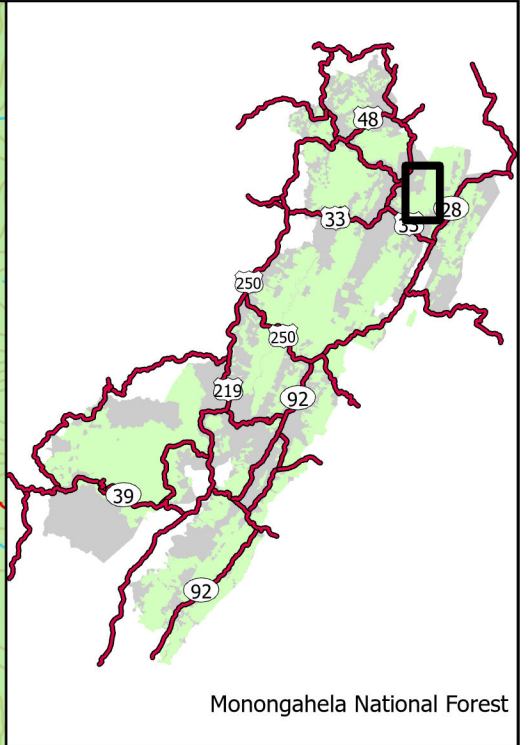

Roaring Plains West Wilderness Trails

Map revised March 16, 2026

Number	Length	Trail Name
TR. 517	5.8 Miles	SOUTH PRONG
TR. 518	2.6 Miles	BOAR'S NEST
TR. 519	5.2 Miles	FLATROCK RUN
TR. 548	3.3 Miles	ROARING PLAINS

	Trails
	Trailhead
	NON-FS
	USDA FOREST SERVICE
	WILDERNESS
	WILDLIFE REFUGE
	STATE LAND

Disclaimer
 The USDA Forest Service makes no warranty, expressed or implied regarding the data displayed in this map, and reserves the right to correct, update, modify or replace this information without notification. It is your responsibility to stay on routes designated for motor vehicle use. Refer to MVUM map.