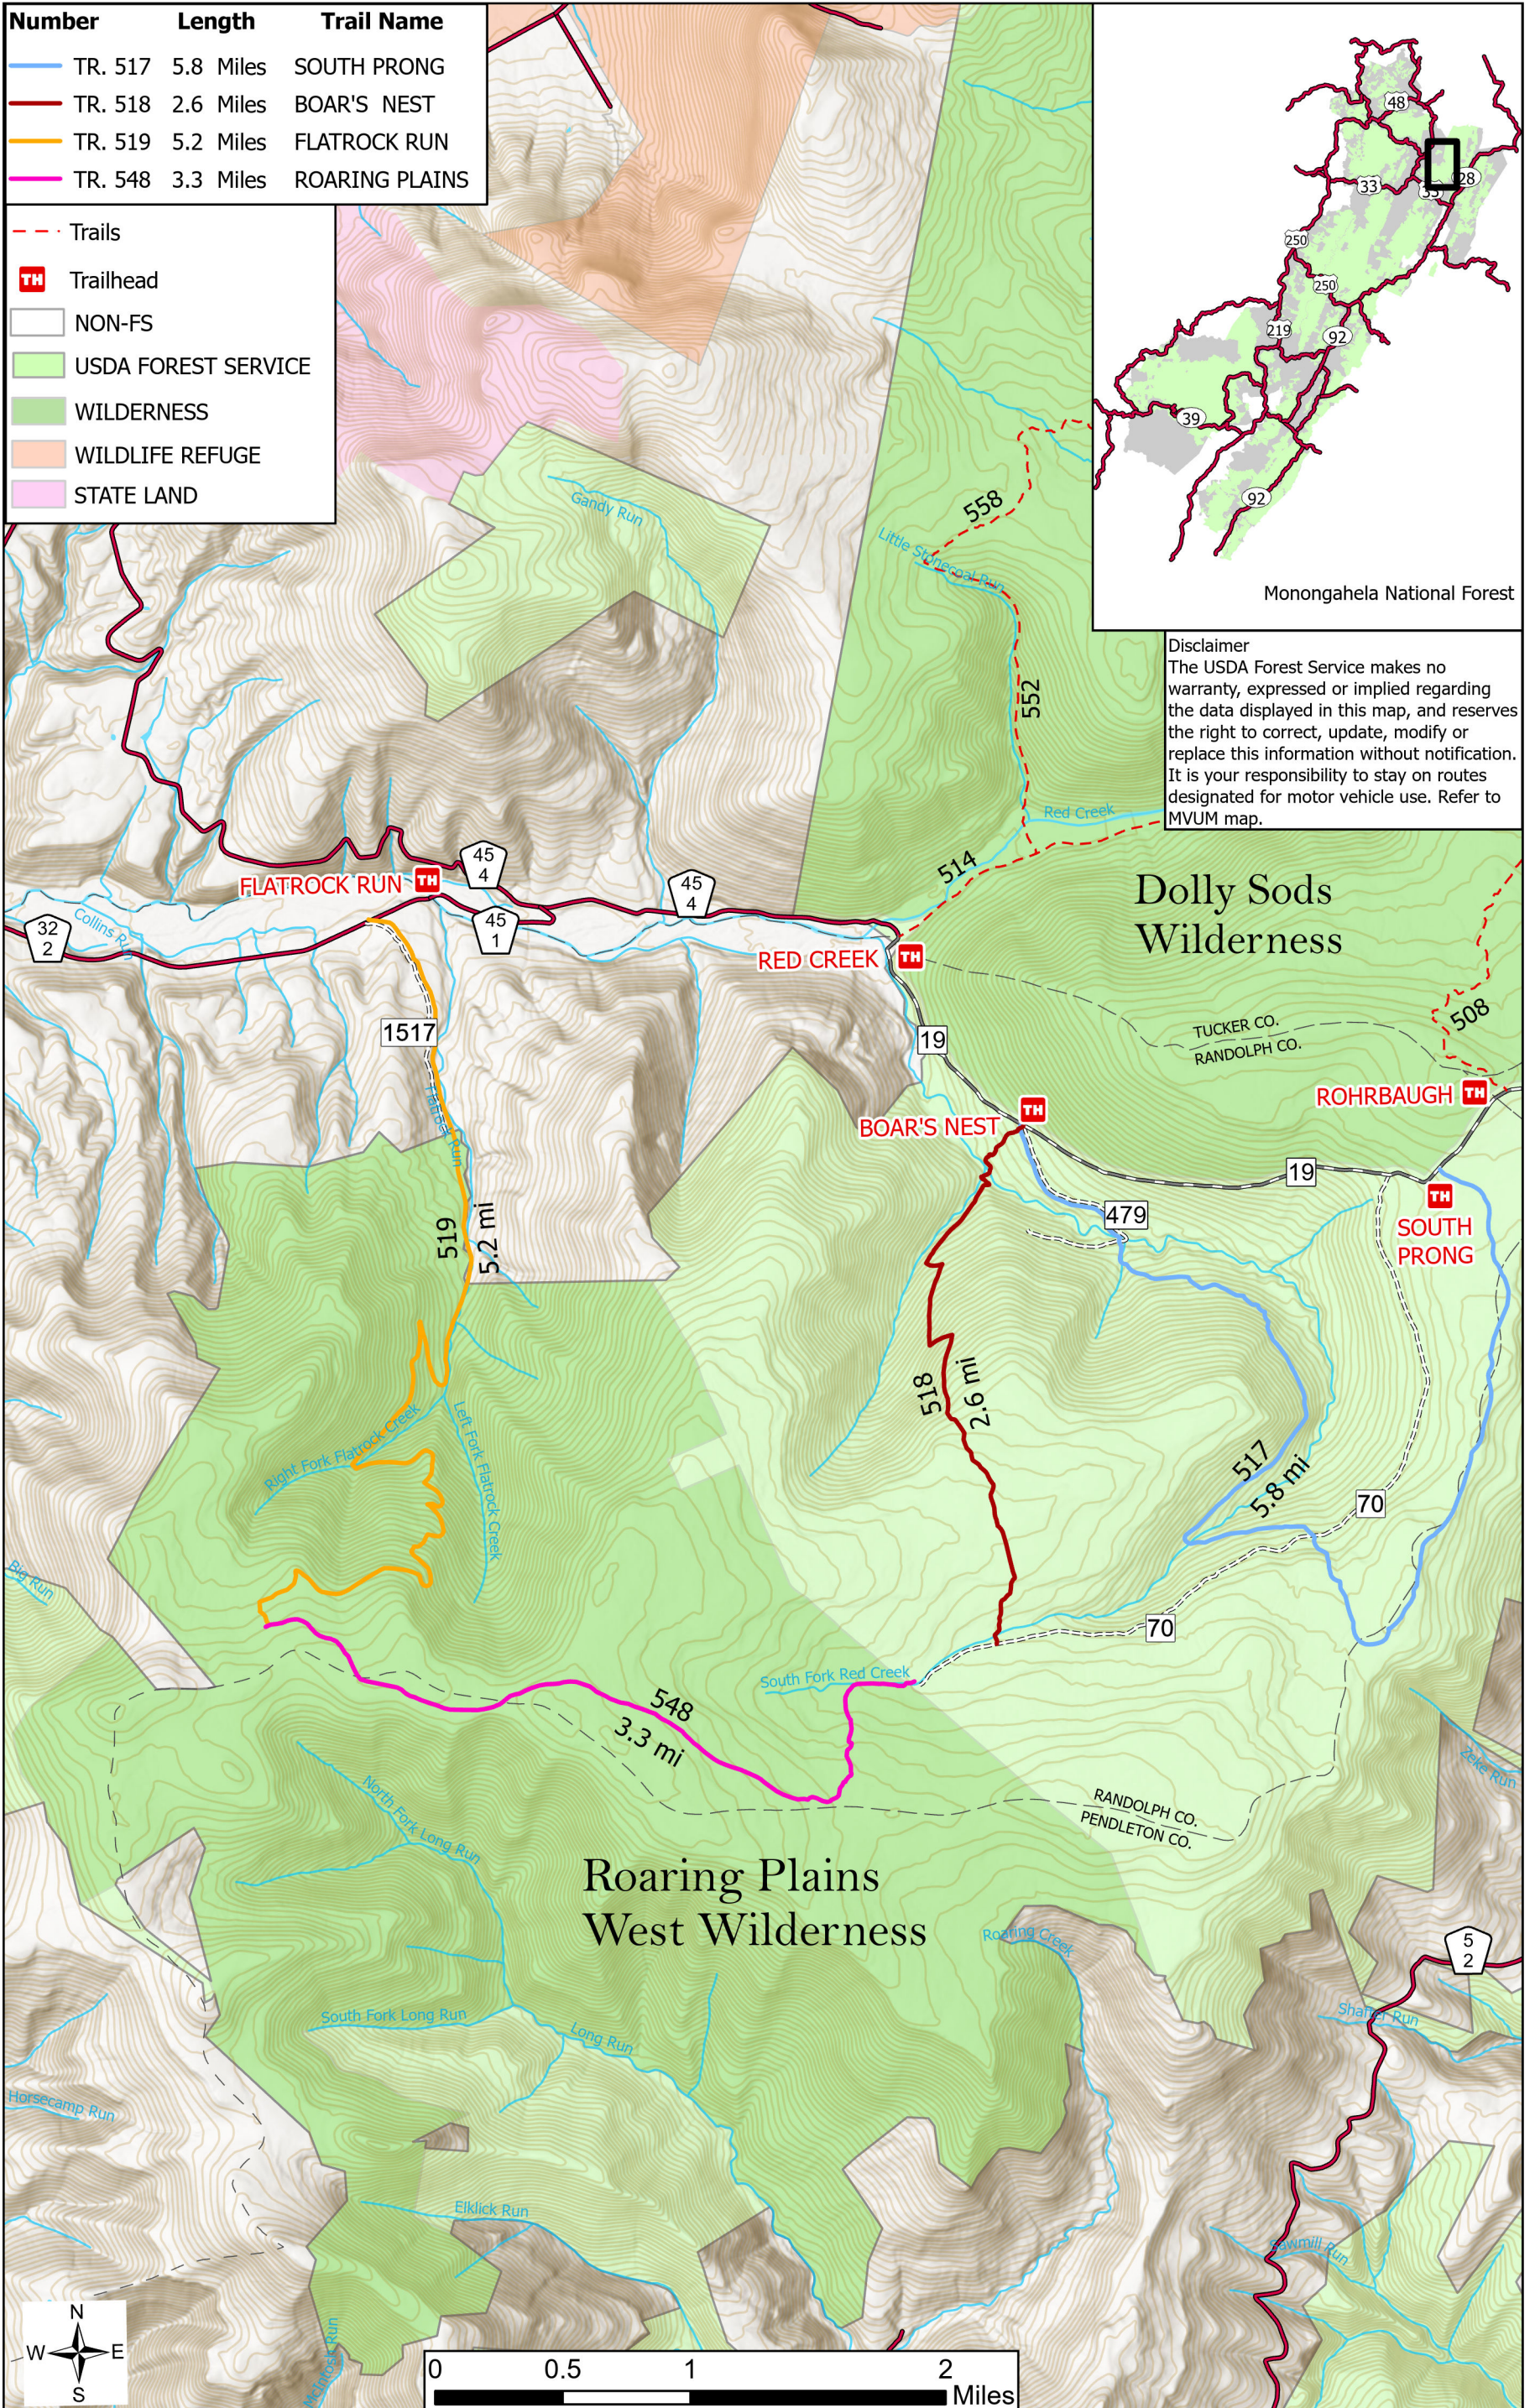

Roaring Plains West Wilderness Trails

Map revised March 16, 2026

Number	Length	Trail Name
TR. 517	5.8 Miles	SOUTH PRONG
TR. 518	2.6 Miles	BOAR'S NEST
TR. 519	5.2 Miles	FLATROCK RUN
TR. 548	3.3 Miles	ROARING PLAINS

	Trails
	Trailhead
	NON-FS
	USDA FOREST SERVICE
	WILDERNESS
	WILDLIFE REFUGE
	STATE LAND

Disclaimer
 The USDA Forest Service makes no warranty, expressed or implied regarding the data displayed in this map, and reserves the right to correct, update, modify or replace this information without notification. It is your responsibility to stay on routes designated for motor vehicle use. Refer to MVUM map.