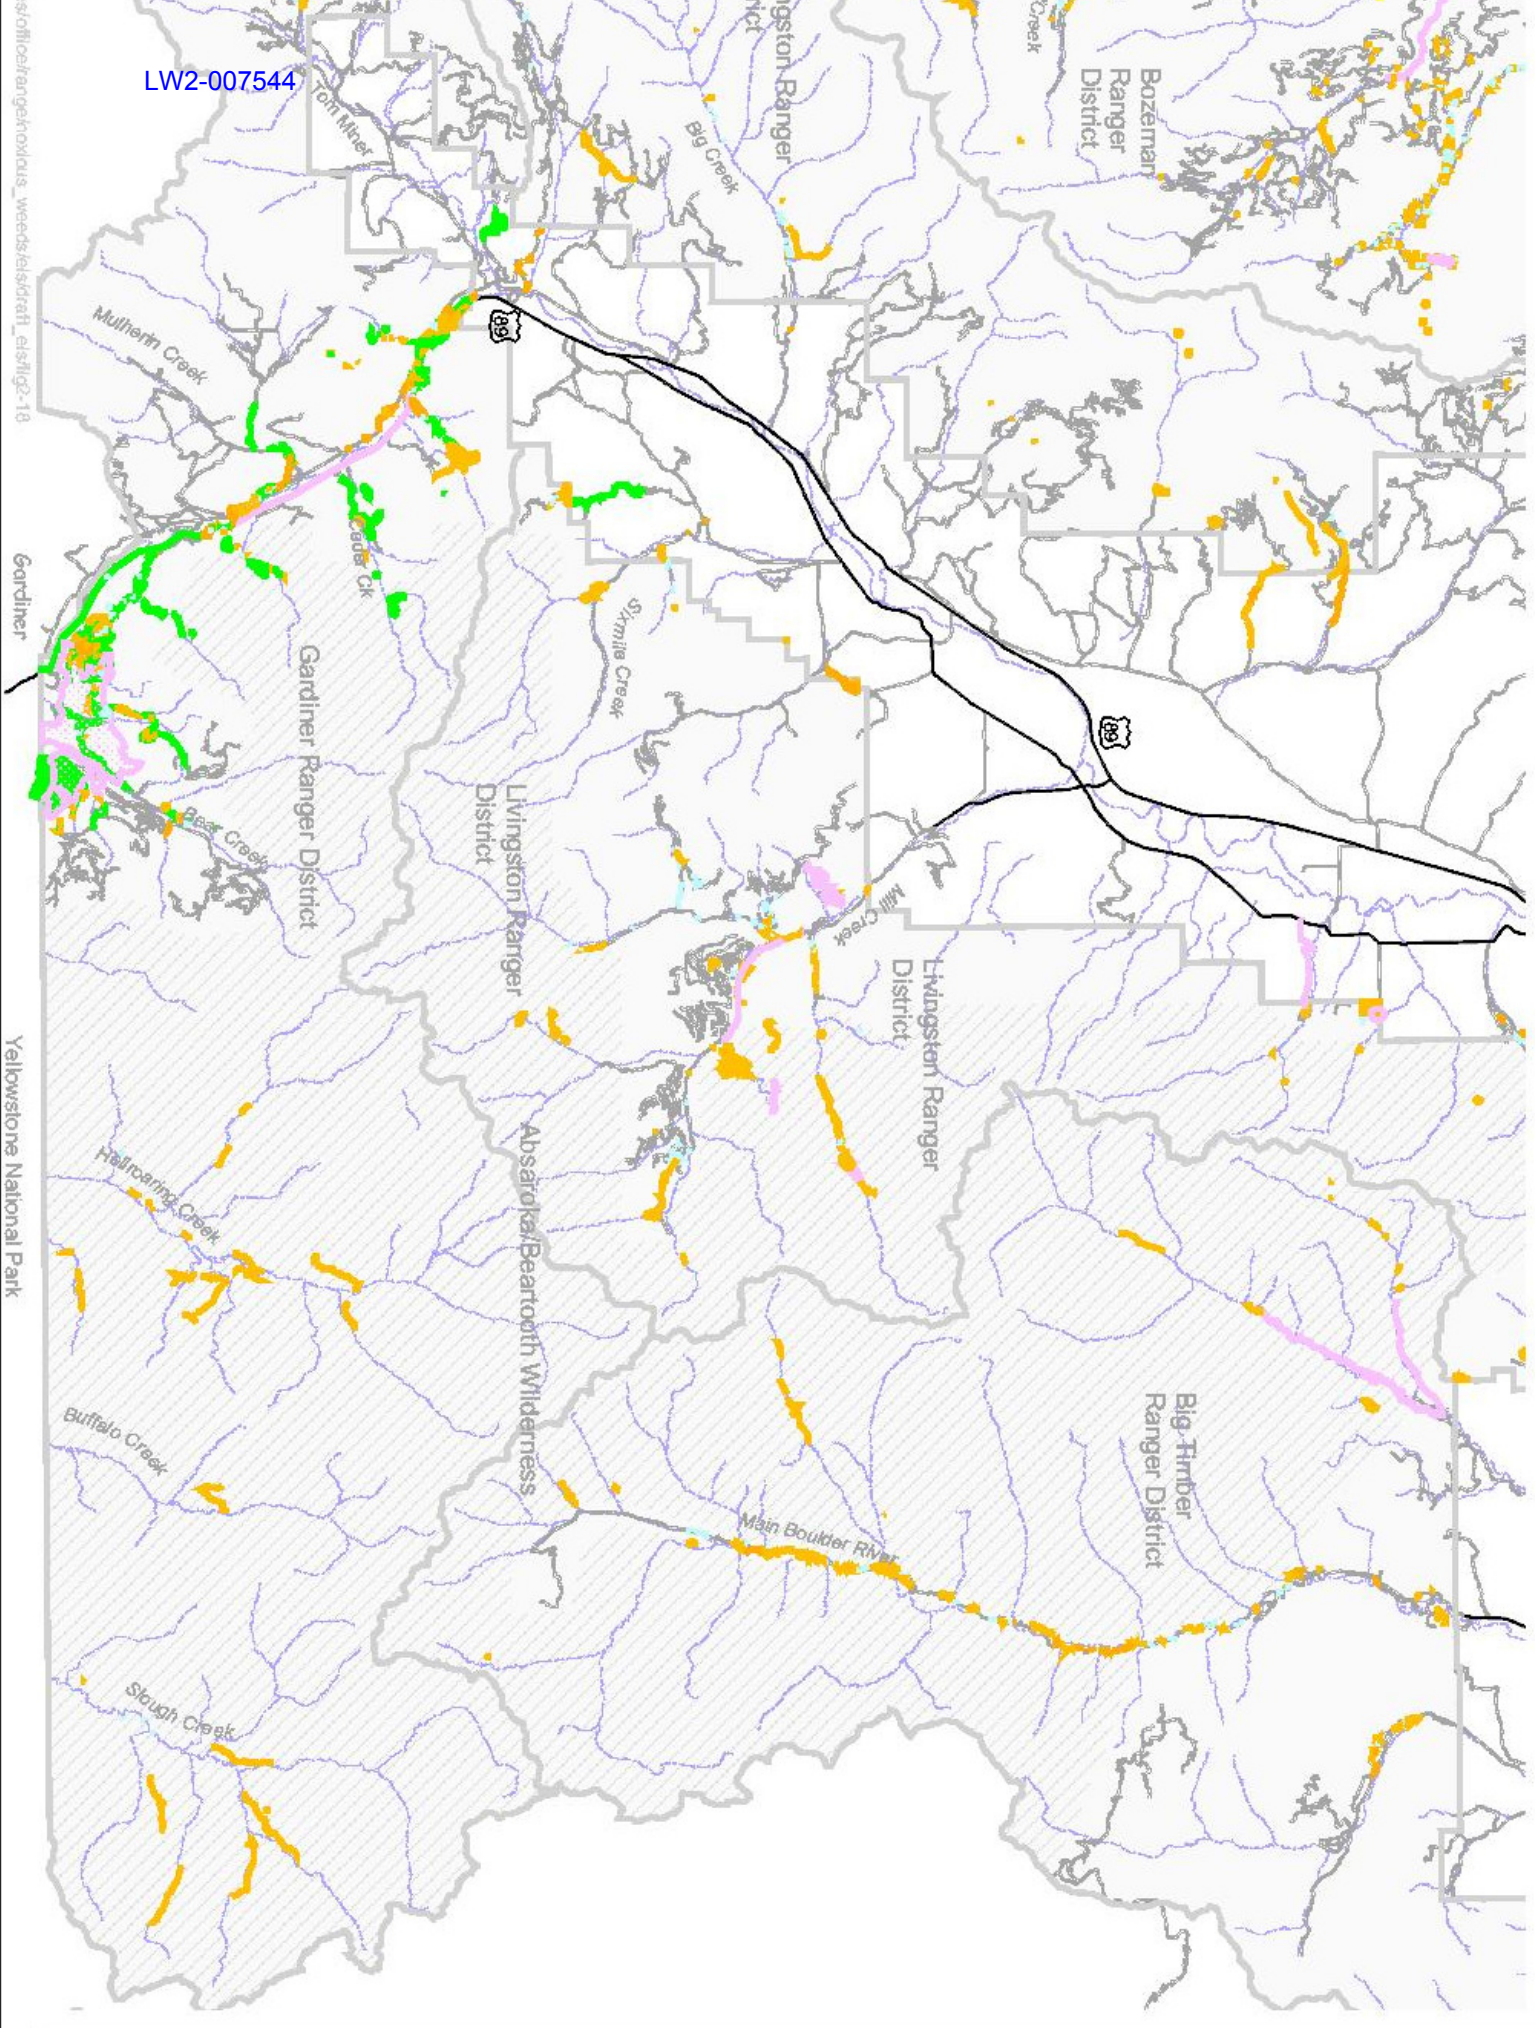

LW2-007544

Gardiner
Yellowstone National Park

Callista