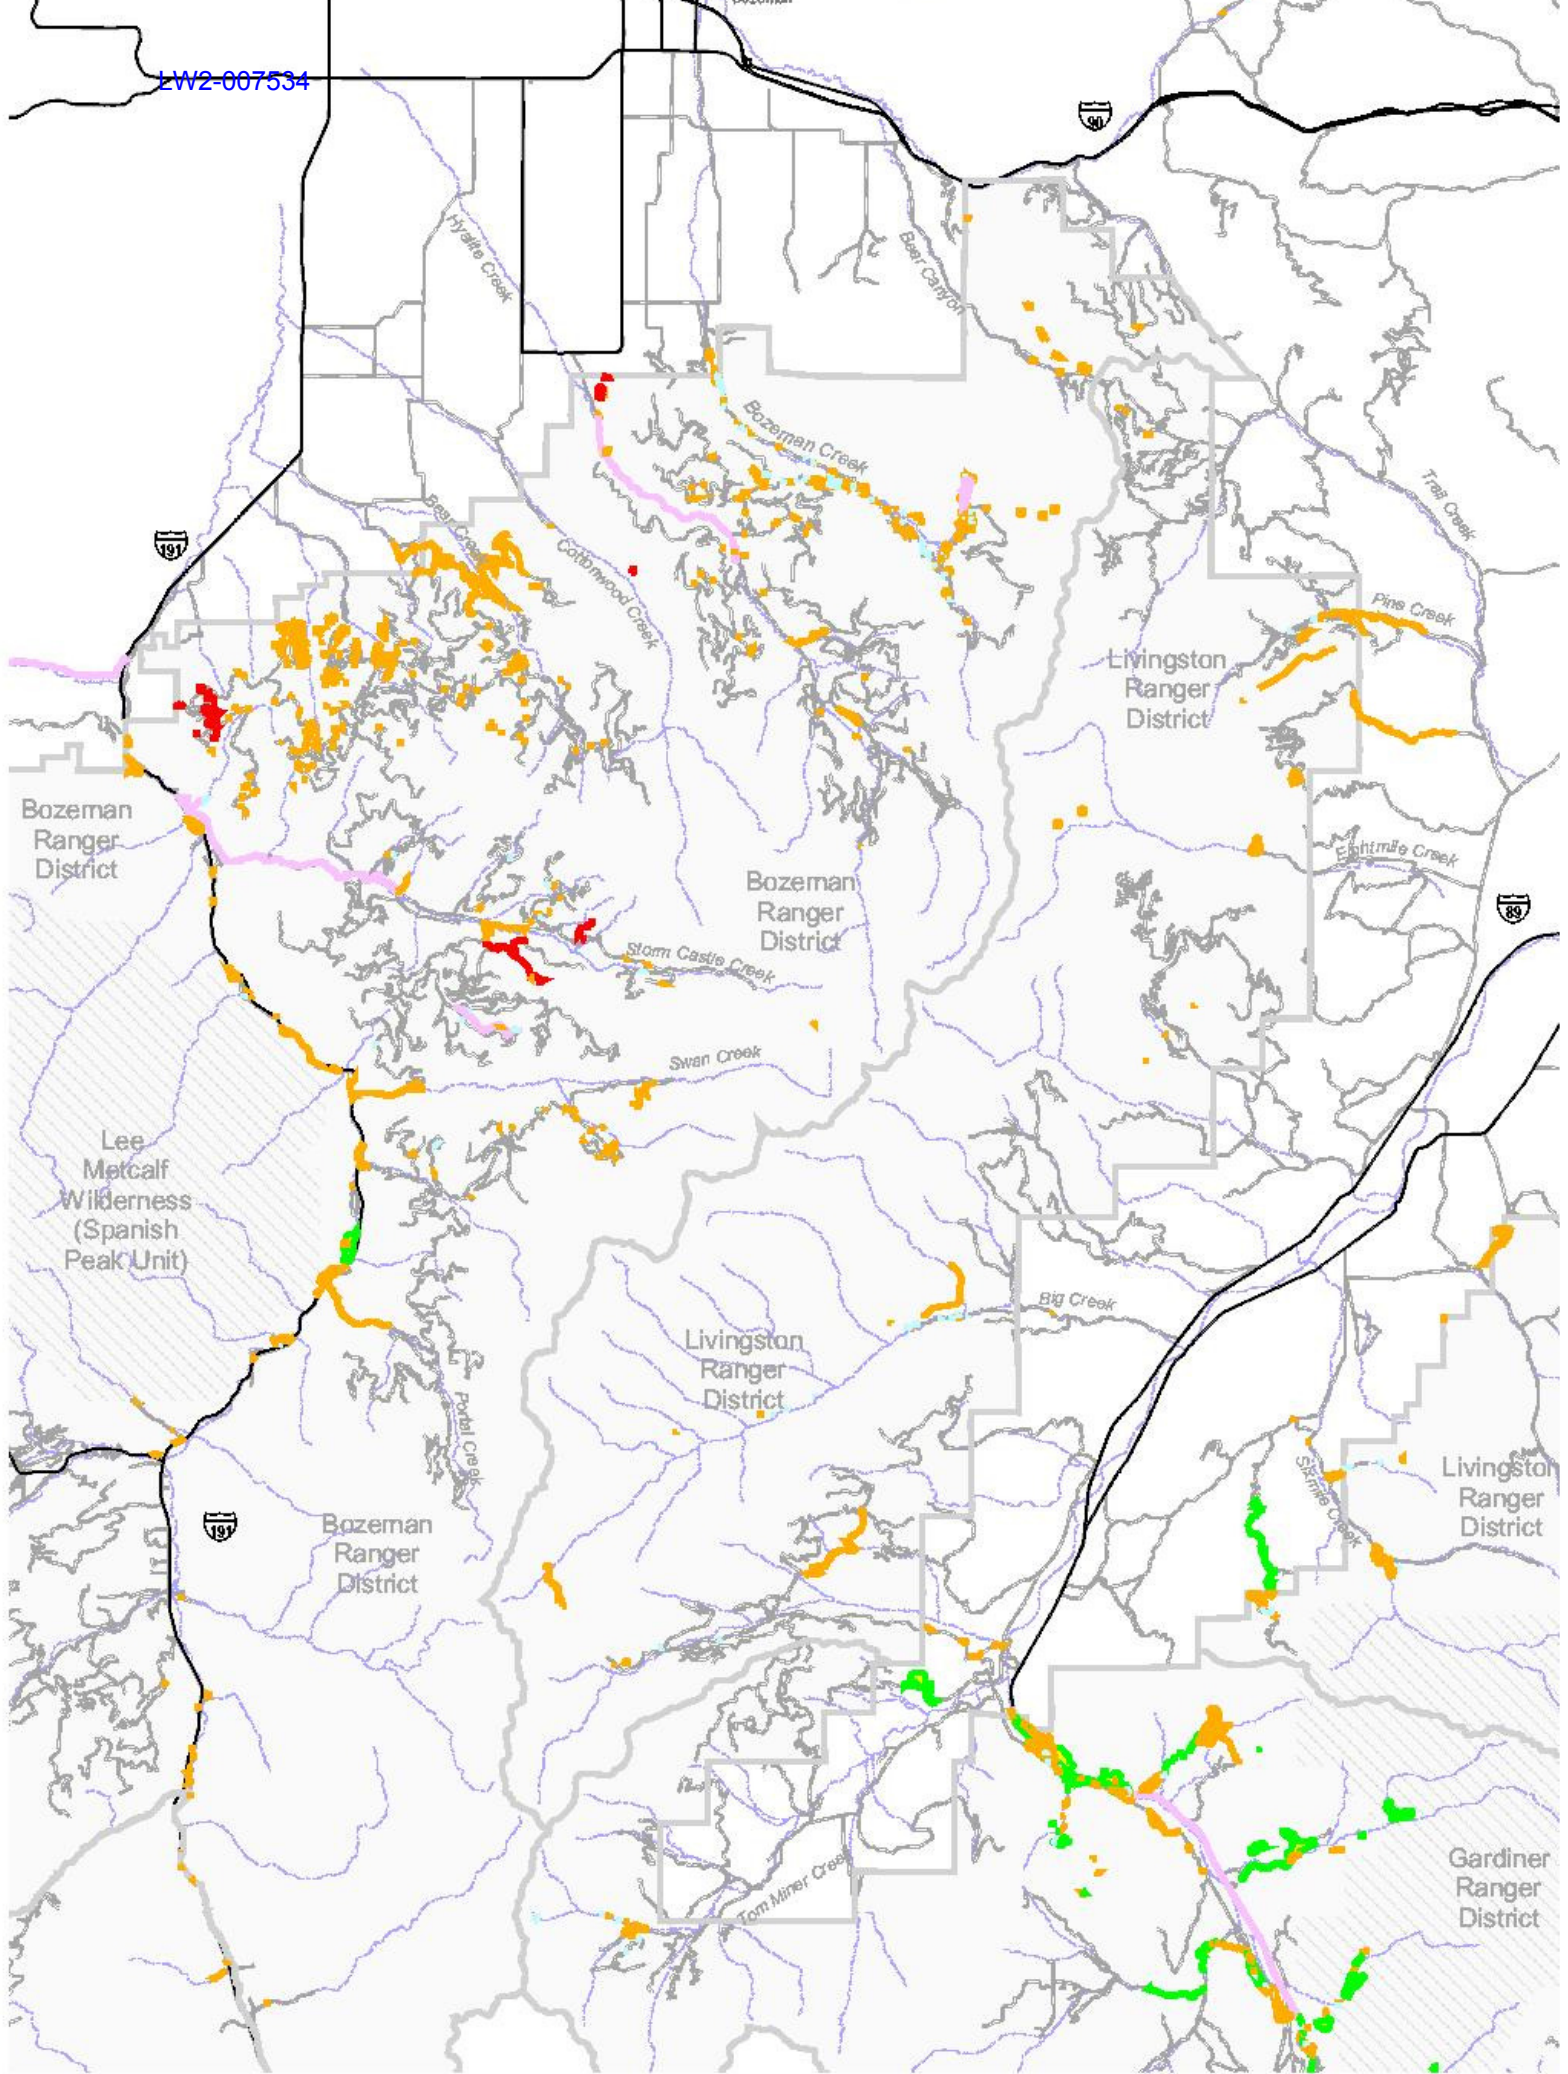

# Invasive Weed Treatment Project Gallatin National Forest

Figure 1-1

(Note: Project Area is the Gallatin Forest)

5 0 5 10 15 Miles

LW2-007525

LW2-007526

LW2-007527

LEGEND

**Alternatives 1, 2, 3 and 4  
Cooke City Area  
Invasive Weeds Treatment Project  
Gallatin National Forest  
Figure 2-22**

LW2-007546

LW2-007547

Spanish Creek

Cherry Creek

Bozeman  
Ranger  
District

Spanish Creek

Idaho  
Montana

Cabin Creek

Sheep Creek

Milk Creek

Washina Creek

Red Canyon

South Park Madison River

LW2-007552

Sheep Creek

Milk Creek

Washina Creek

Red Canyon

South Park Madison River

Idaho  
Montana