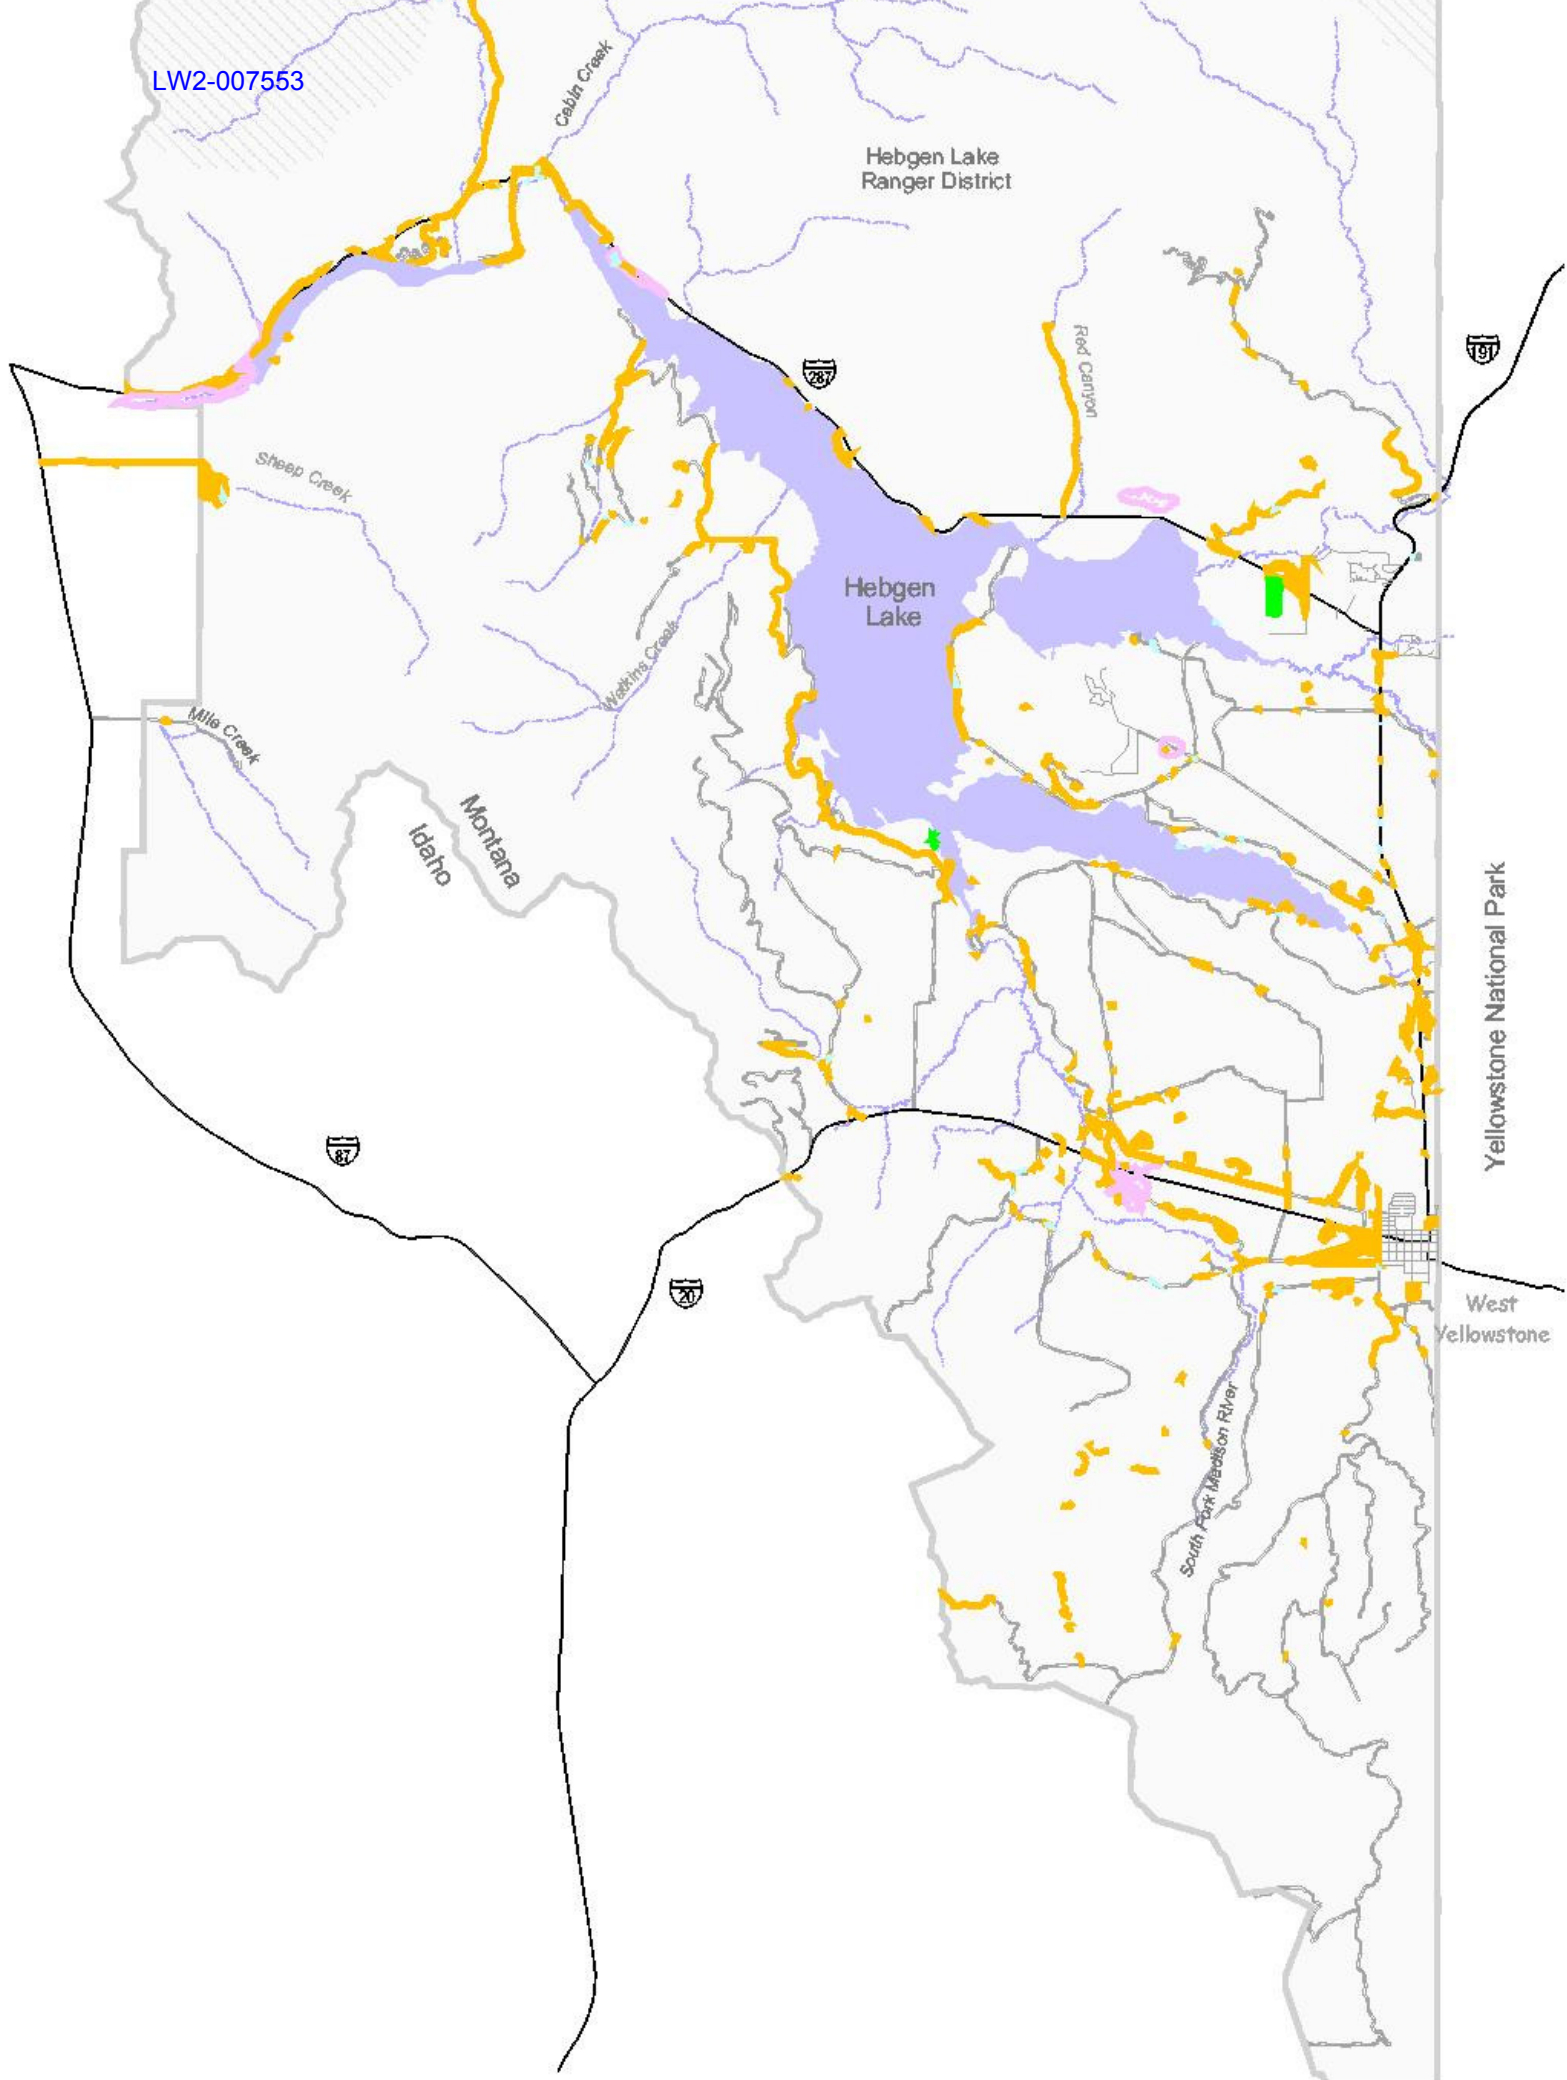

LW2-007553

Hebgen Lake
Ranger District

Hebgen
Lake

Yellowstone National Park

West
Yellowstone

Cabin Creek

Sheep Creek

Milk Creek

Washina Creek

Red Canyon

South Park Madison River

Idaho
Montana