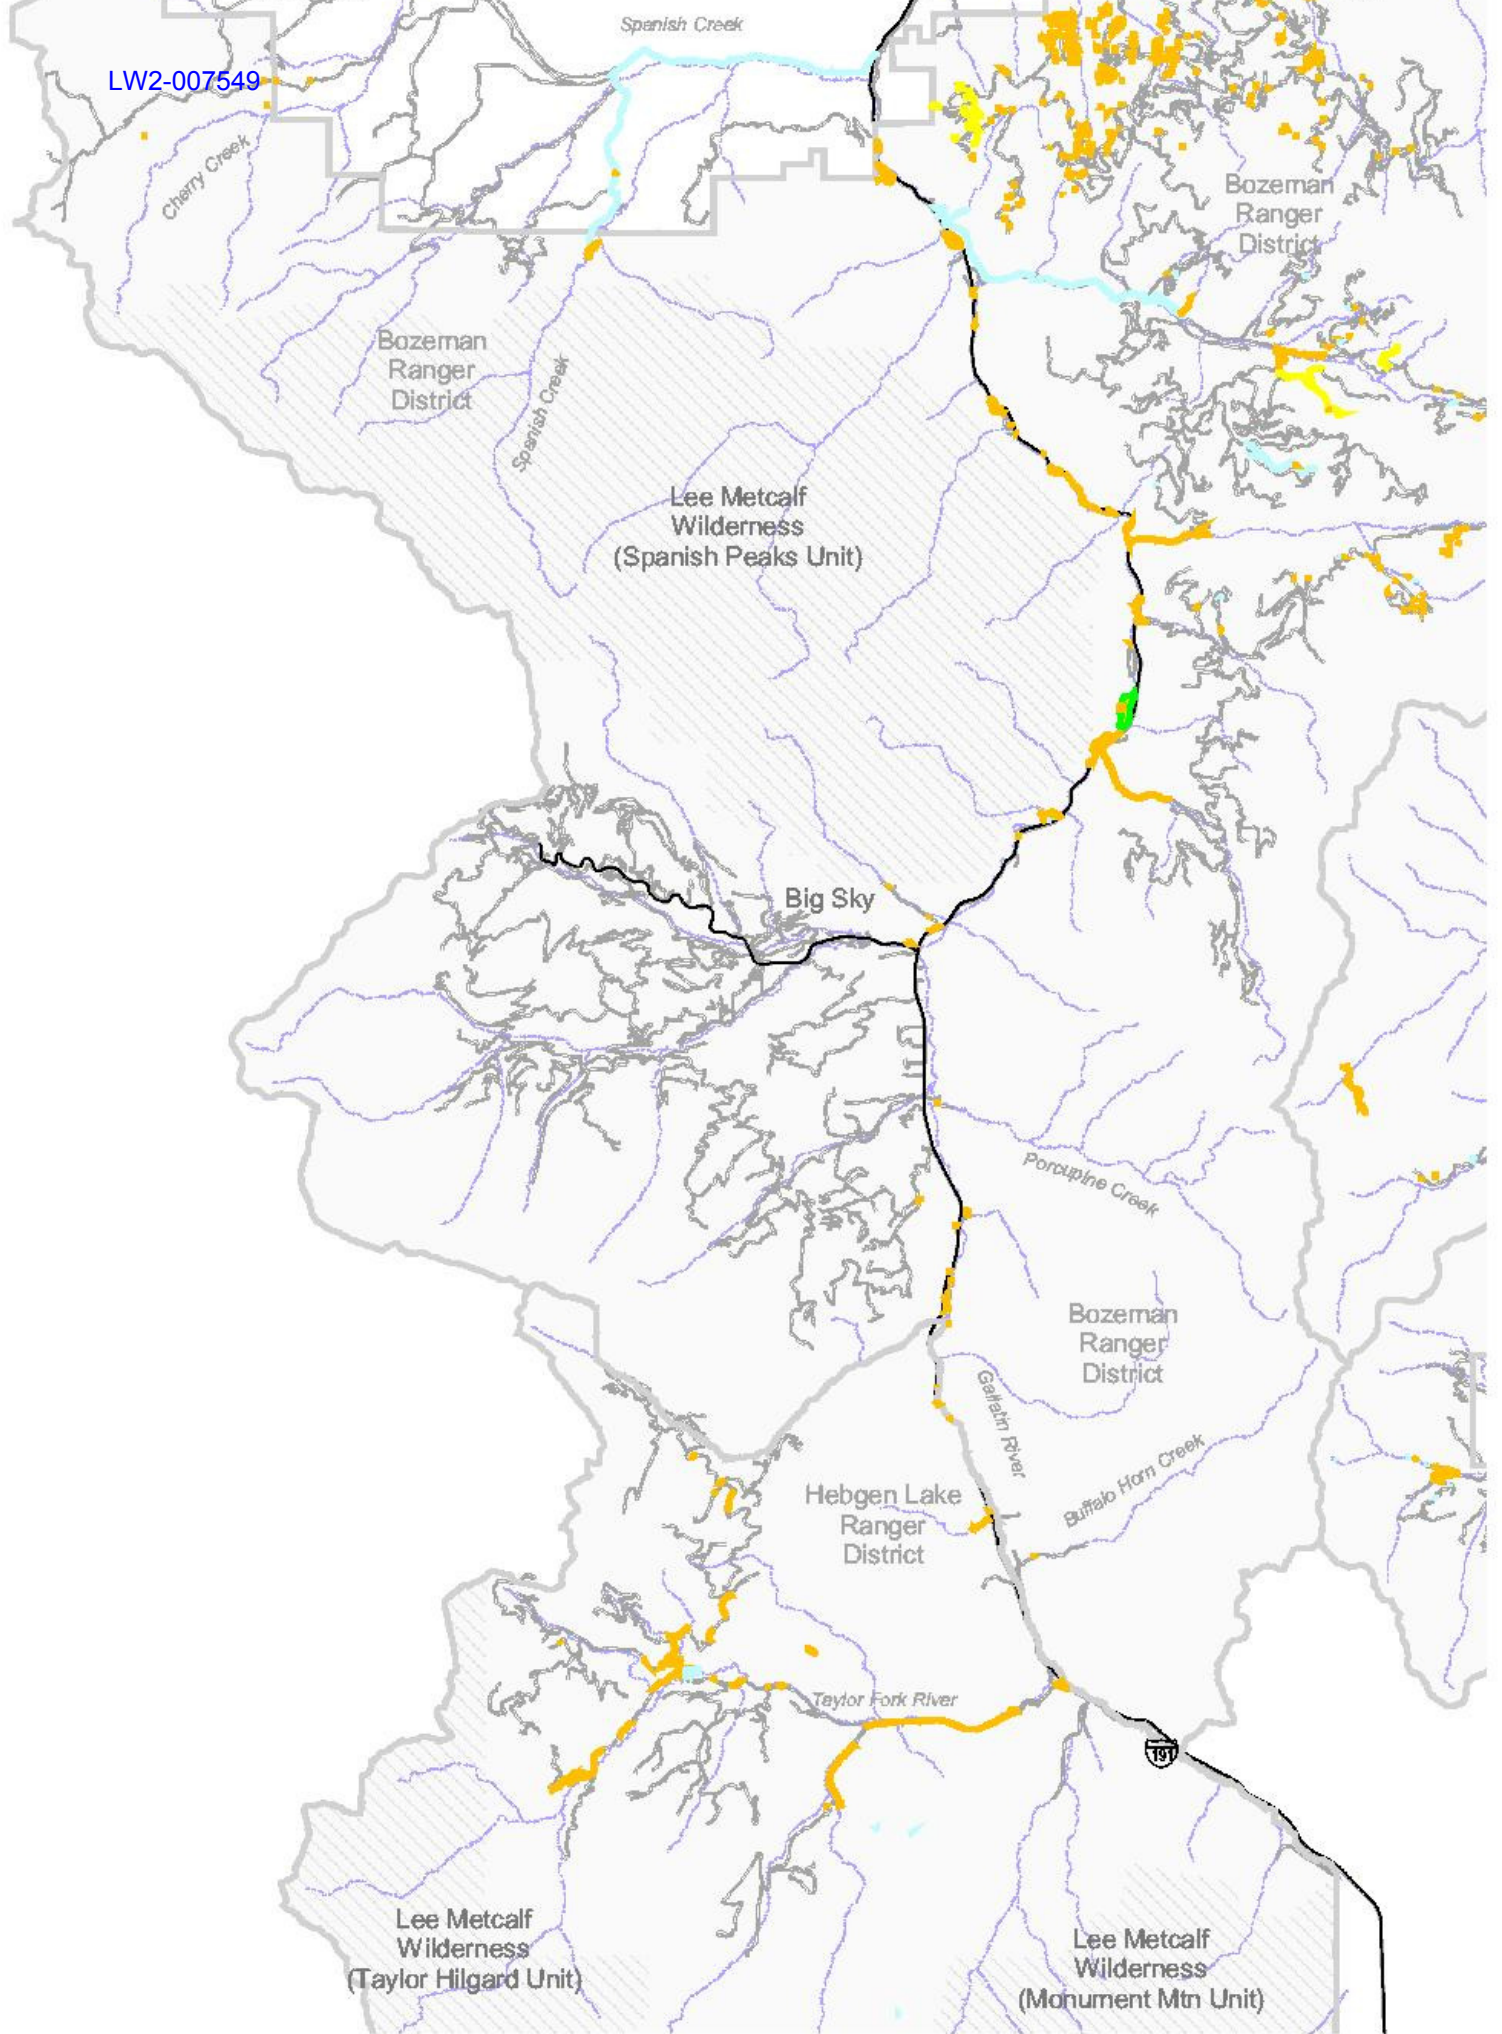

**Alternatives 1, 2, 3 and 4  
Cooke City Area  
Invasive Weeds Treatment Project  
Gallatin National Forest  
Figure 2-22**

LW2-007546

LW2-007547

Spanish Creek

Cherry Creek

Bozeman  
Ranger  
District

Spanish Creek

Taylor Fork River

Lee Metcalf  
Wilderness  
(Taylor Hilgard Unit)

Lee Metcalf  
Wilderness  
(Monument Mtn Unit)

LW2-007548

LW2-007549

LW2-007550

Hebgen Lake  
Ranger District

Hebgen  
Lake

Idaho  
Montana

Cabin Creek

Sheep Creek

Milk Creek

Washina Creek

Red Canyon

South Park Madison River

LW2-007552

Sheep Creek

Milk Creek

Washina Creek

Red Canyon

South Park Madison River

Idaho  
Montana