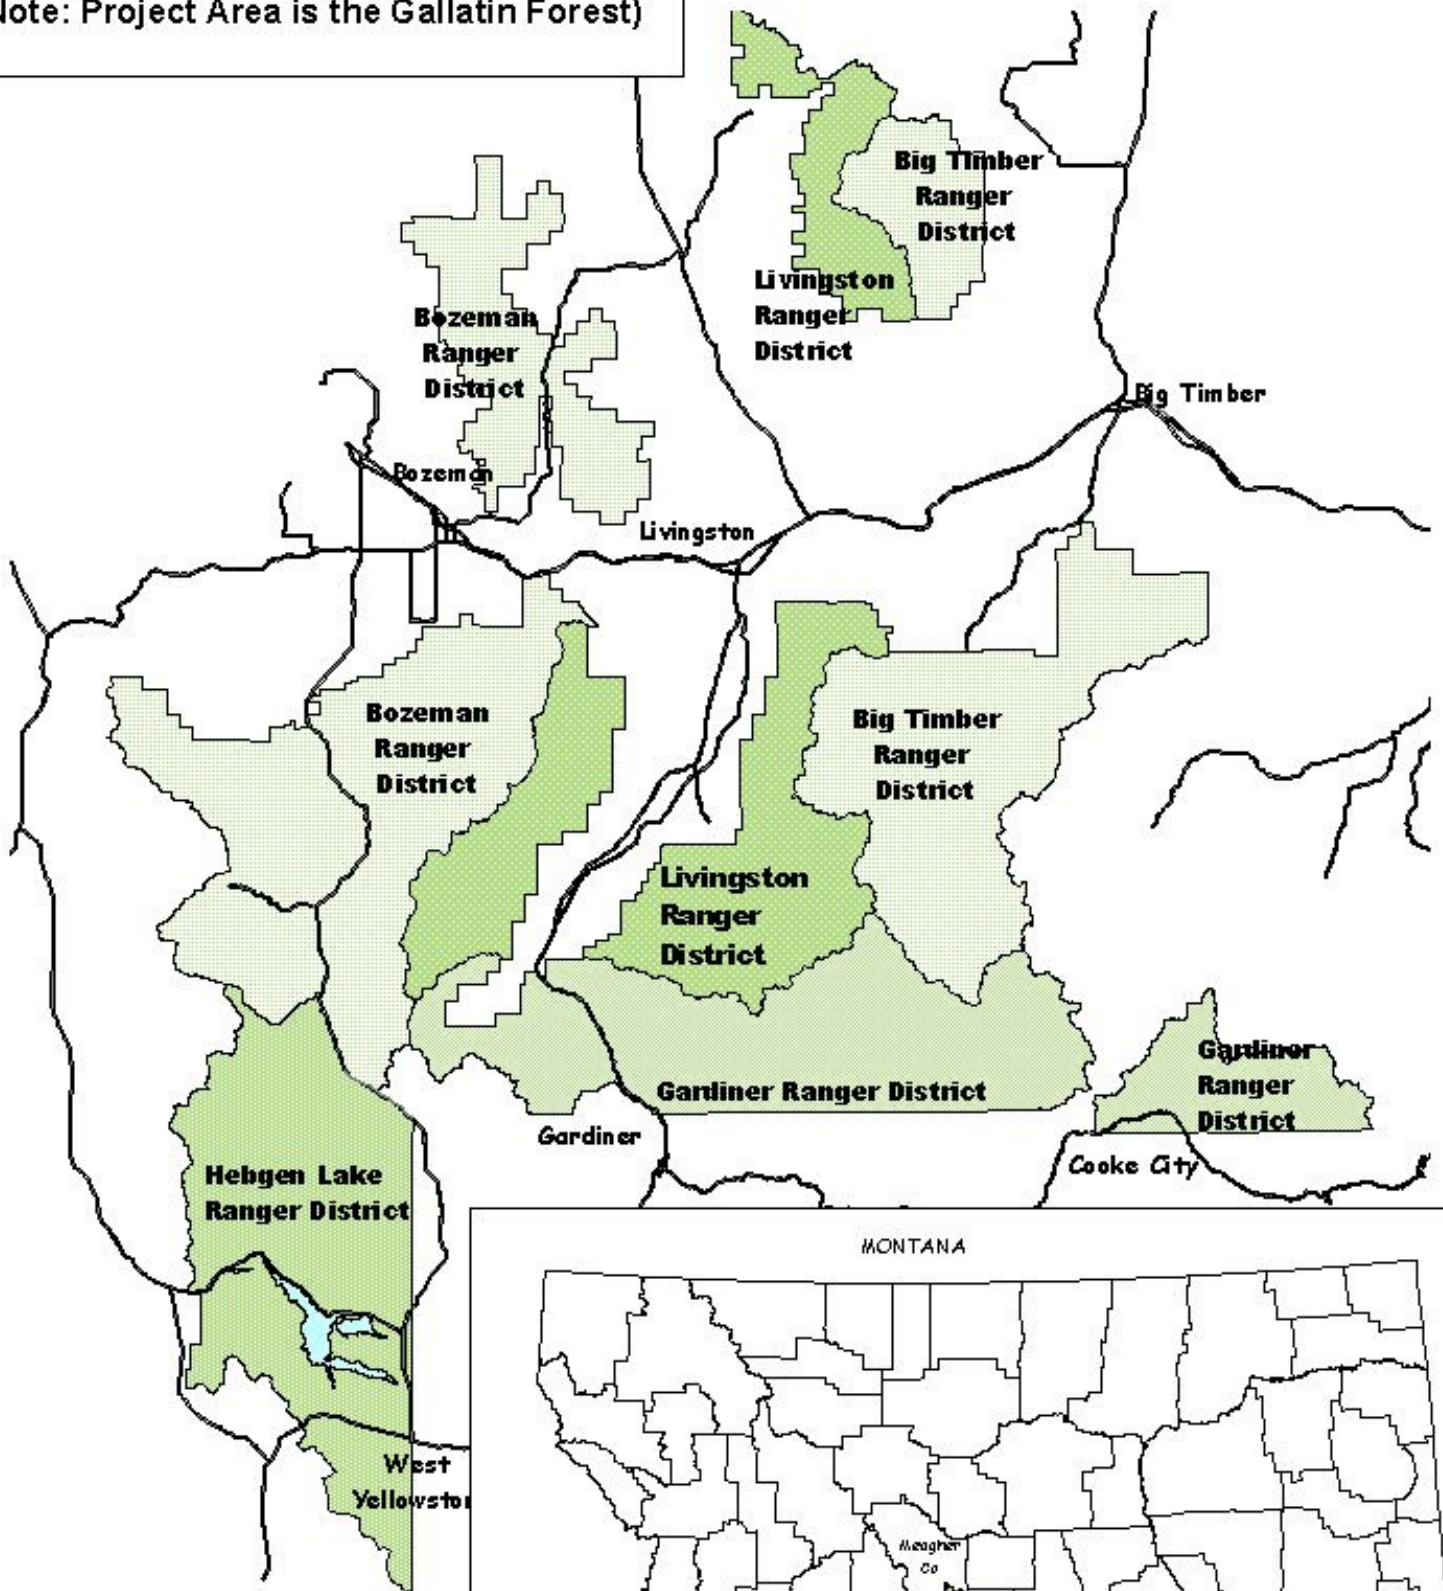

Project Area [LVA007523](#)

# Invasive Weed Treatment Project Gallatin National Forest

Figure 1-1

(Note: Project Area is the Gallatin Forest)

5 0 5 10 15 Miles

LW2-007525

LW2-007526

LW2-007527

LEGEND

Idaho  
Montana

Cabin Creek

Sheep Creek

Milk Creek

Washina Creek

Red Canyon

South Park Madison River

LW2-007552

Sheep Creek

Milk Creek

Washina Creek

Red Canyon

South Park Madison River

Idaho  
Montana