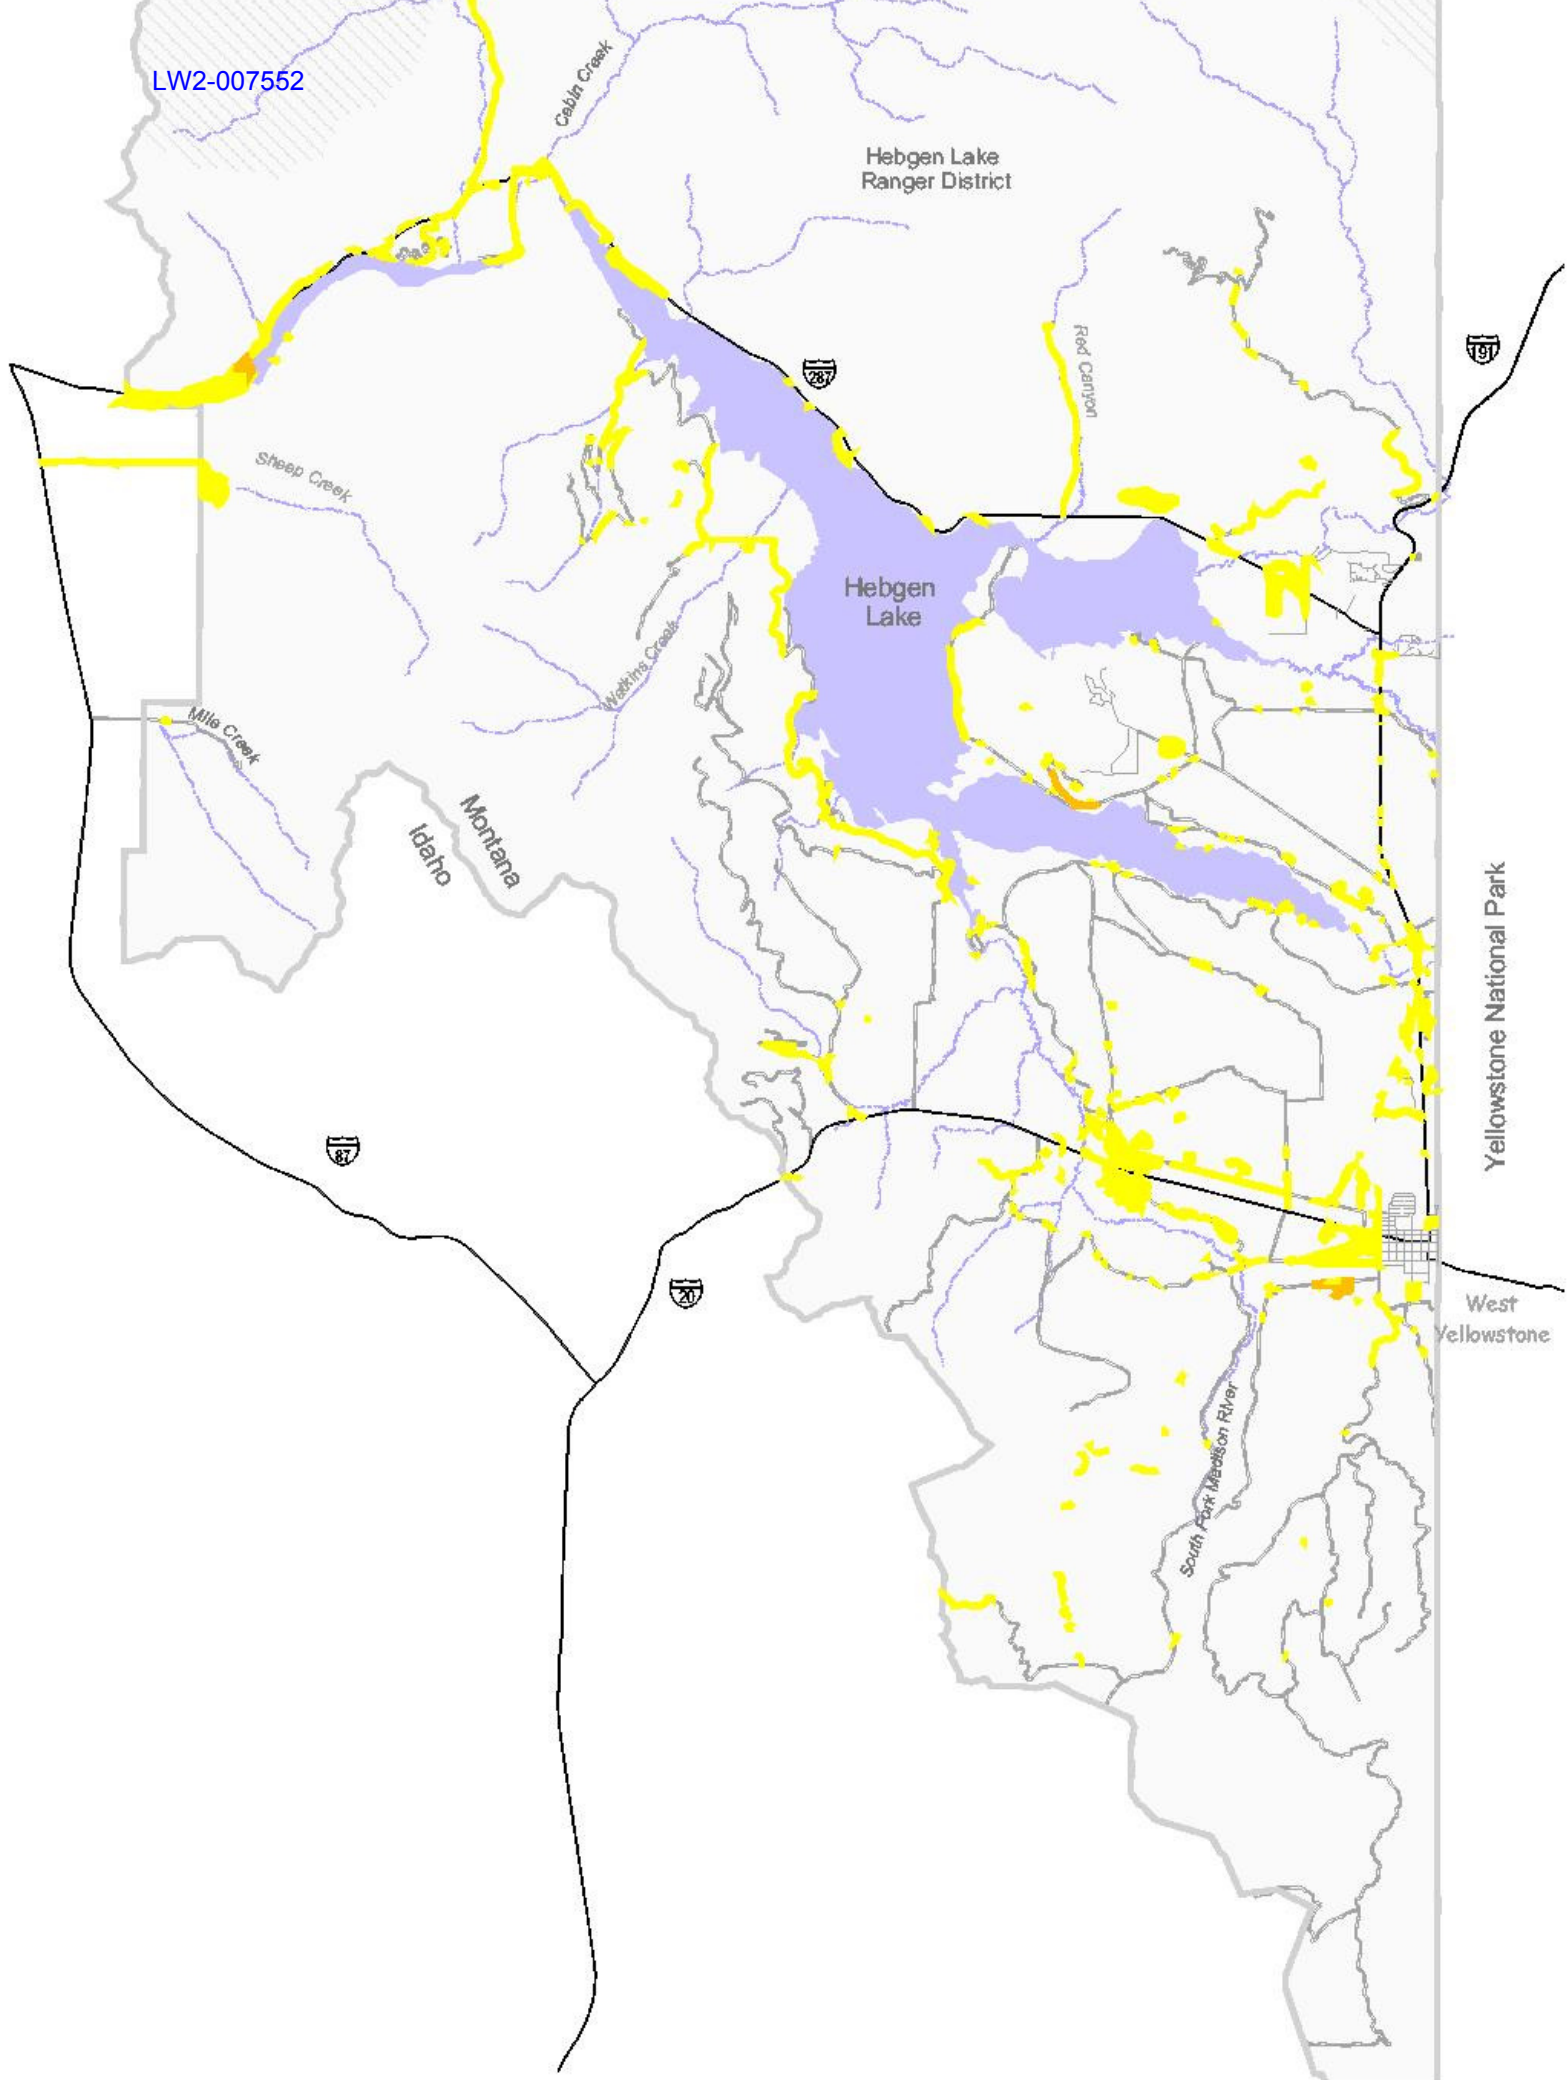

Callista

No weed treatment currently proposed for this area. When weeds are identified and mapped, then Alternatives 1 and 4 would allow for treatment, provided that the treatment adheres to the environmental protection measures listed in Chapter 2.

**Alternatives 1, 2, 3 and 4  
Cooke City Area  
Invasive Weeds Treatment Project  
Gallatin National Forest  
Figure 2-22**

LW2-007546

LW2-007547

Spanish Creek

Cherry Creek

Bozeman  
Ranger  
District

Spanish Creek

Idaho  
Montana

Cabin Creek

Sheep Creek

Milk Creek

Washina Creek

Red Canyon

South Park Madison River

LW2-007552

Sheep Creek

Milk Creek

Washina Creek

Red Canyon

South Park Madison River

Idaho  
Montana