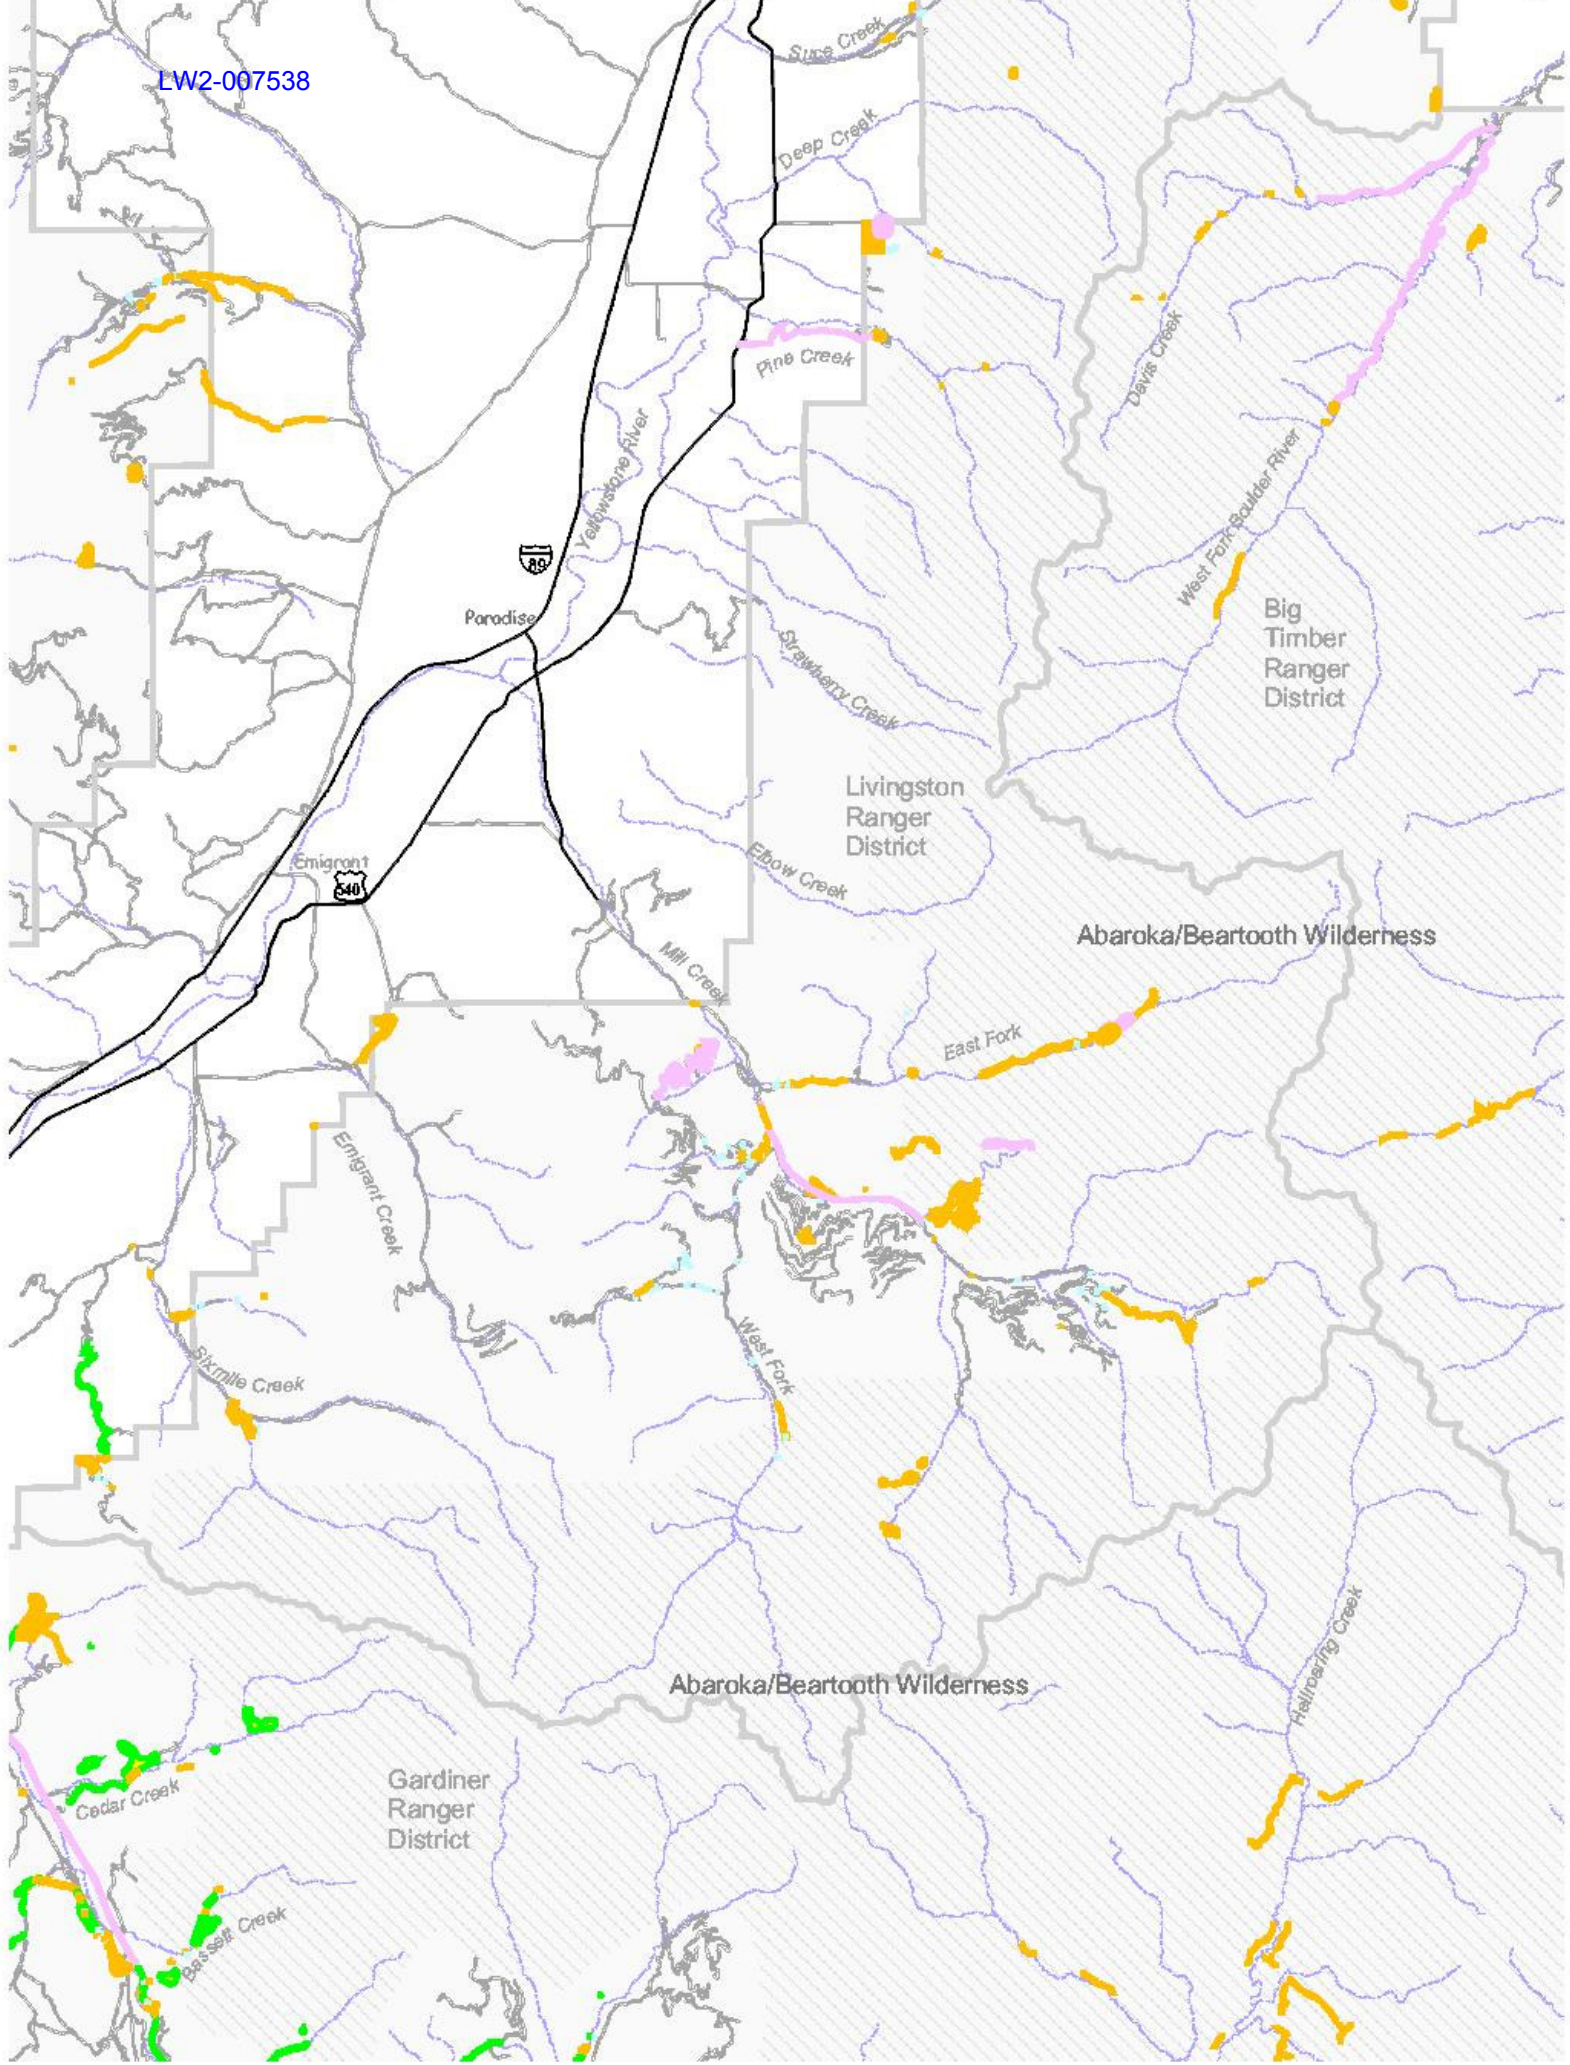

LW2-007538