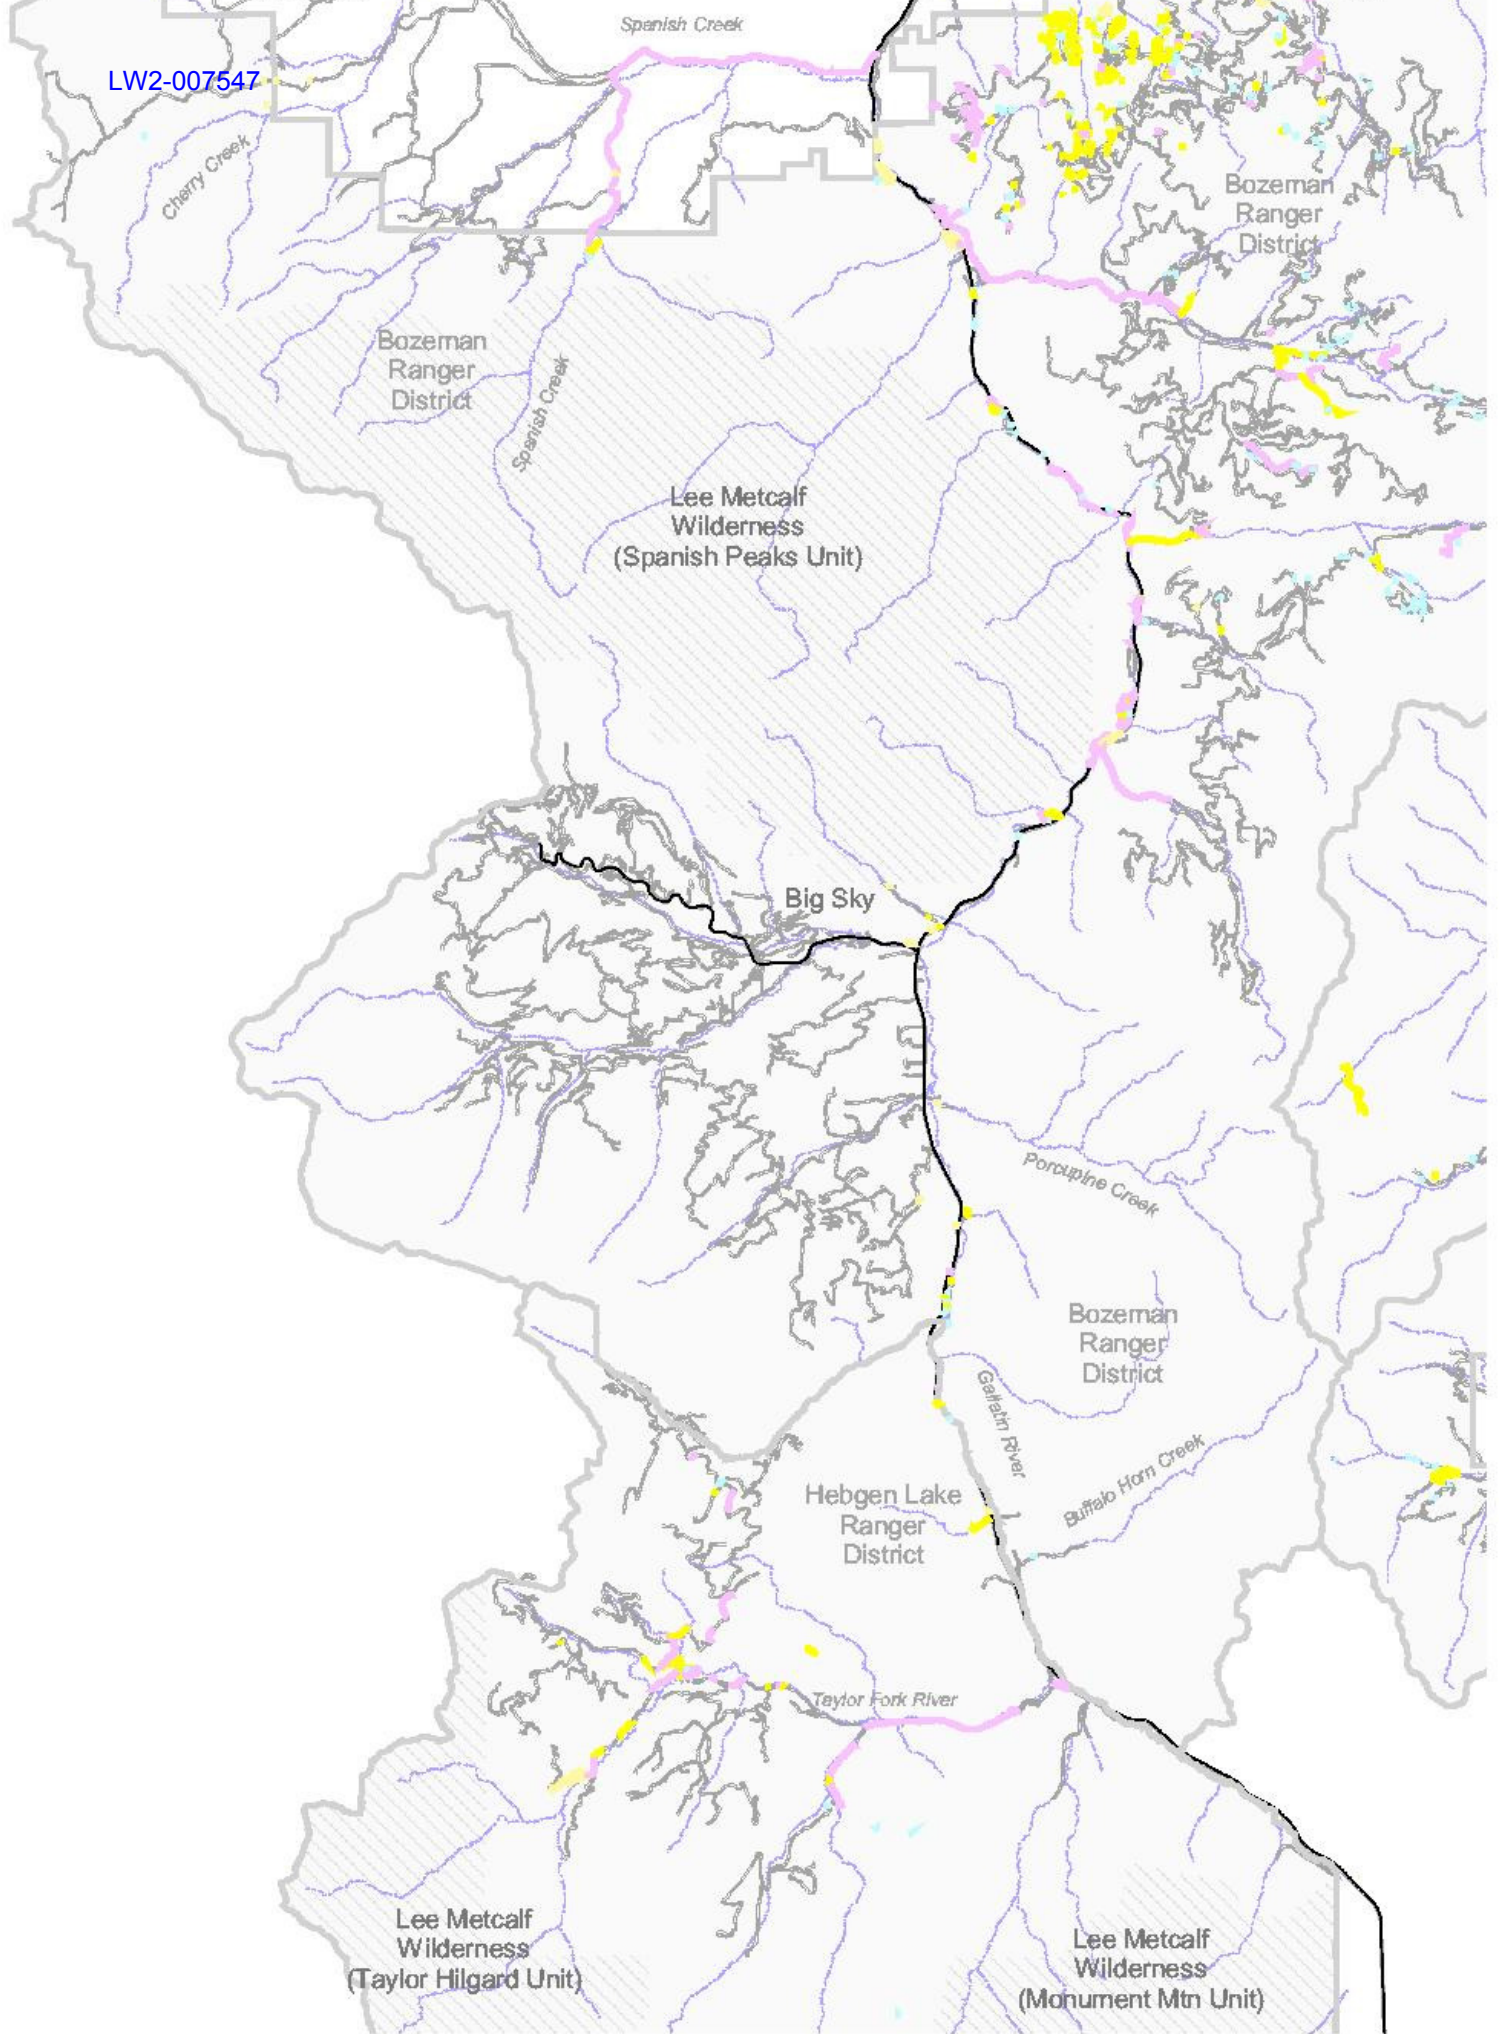

Callista

No weed treatment currently proposed for this area. When weeds are identified and mapped, then Alternatives 1 and 4 would allow for treatment, provided that the treatment adheres to the environmental protection measures listed in Chapter 2.

**Alternatives 1, 2, 3 and 4  
Cooke City Area  
Invasive Weeds Treatment Project  
Gallatin National Forest  
Figure 2-22**

LW2-007546

LW2-007547

Spanish Creek

Cherry Creek

Bozeman  
Ranger  
District

Spanish Creek

Idaho  
Montana

Cabin Creek

Sheep Creek

Milk Creek

Washina Creek

Red Canyon

South Park Madison River

LW2-007552

Sheep Creek

Milk Creek

Washina Creek

Red Canyon

South Park Madison River

Idaho  
Montana