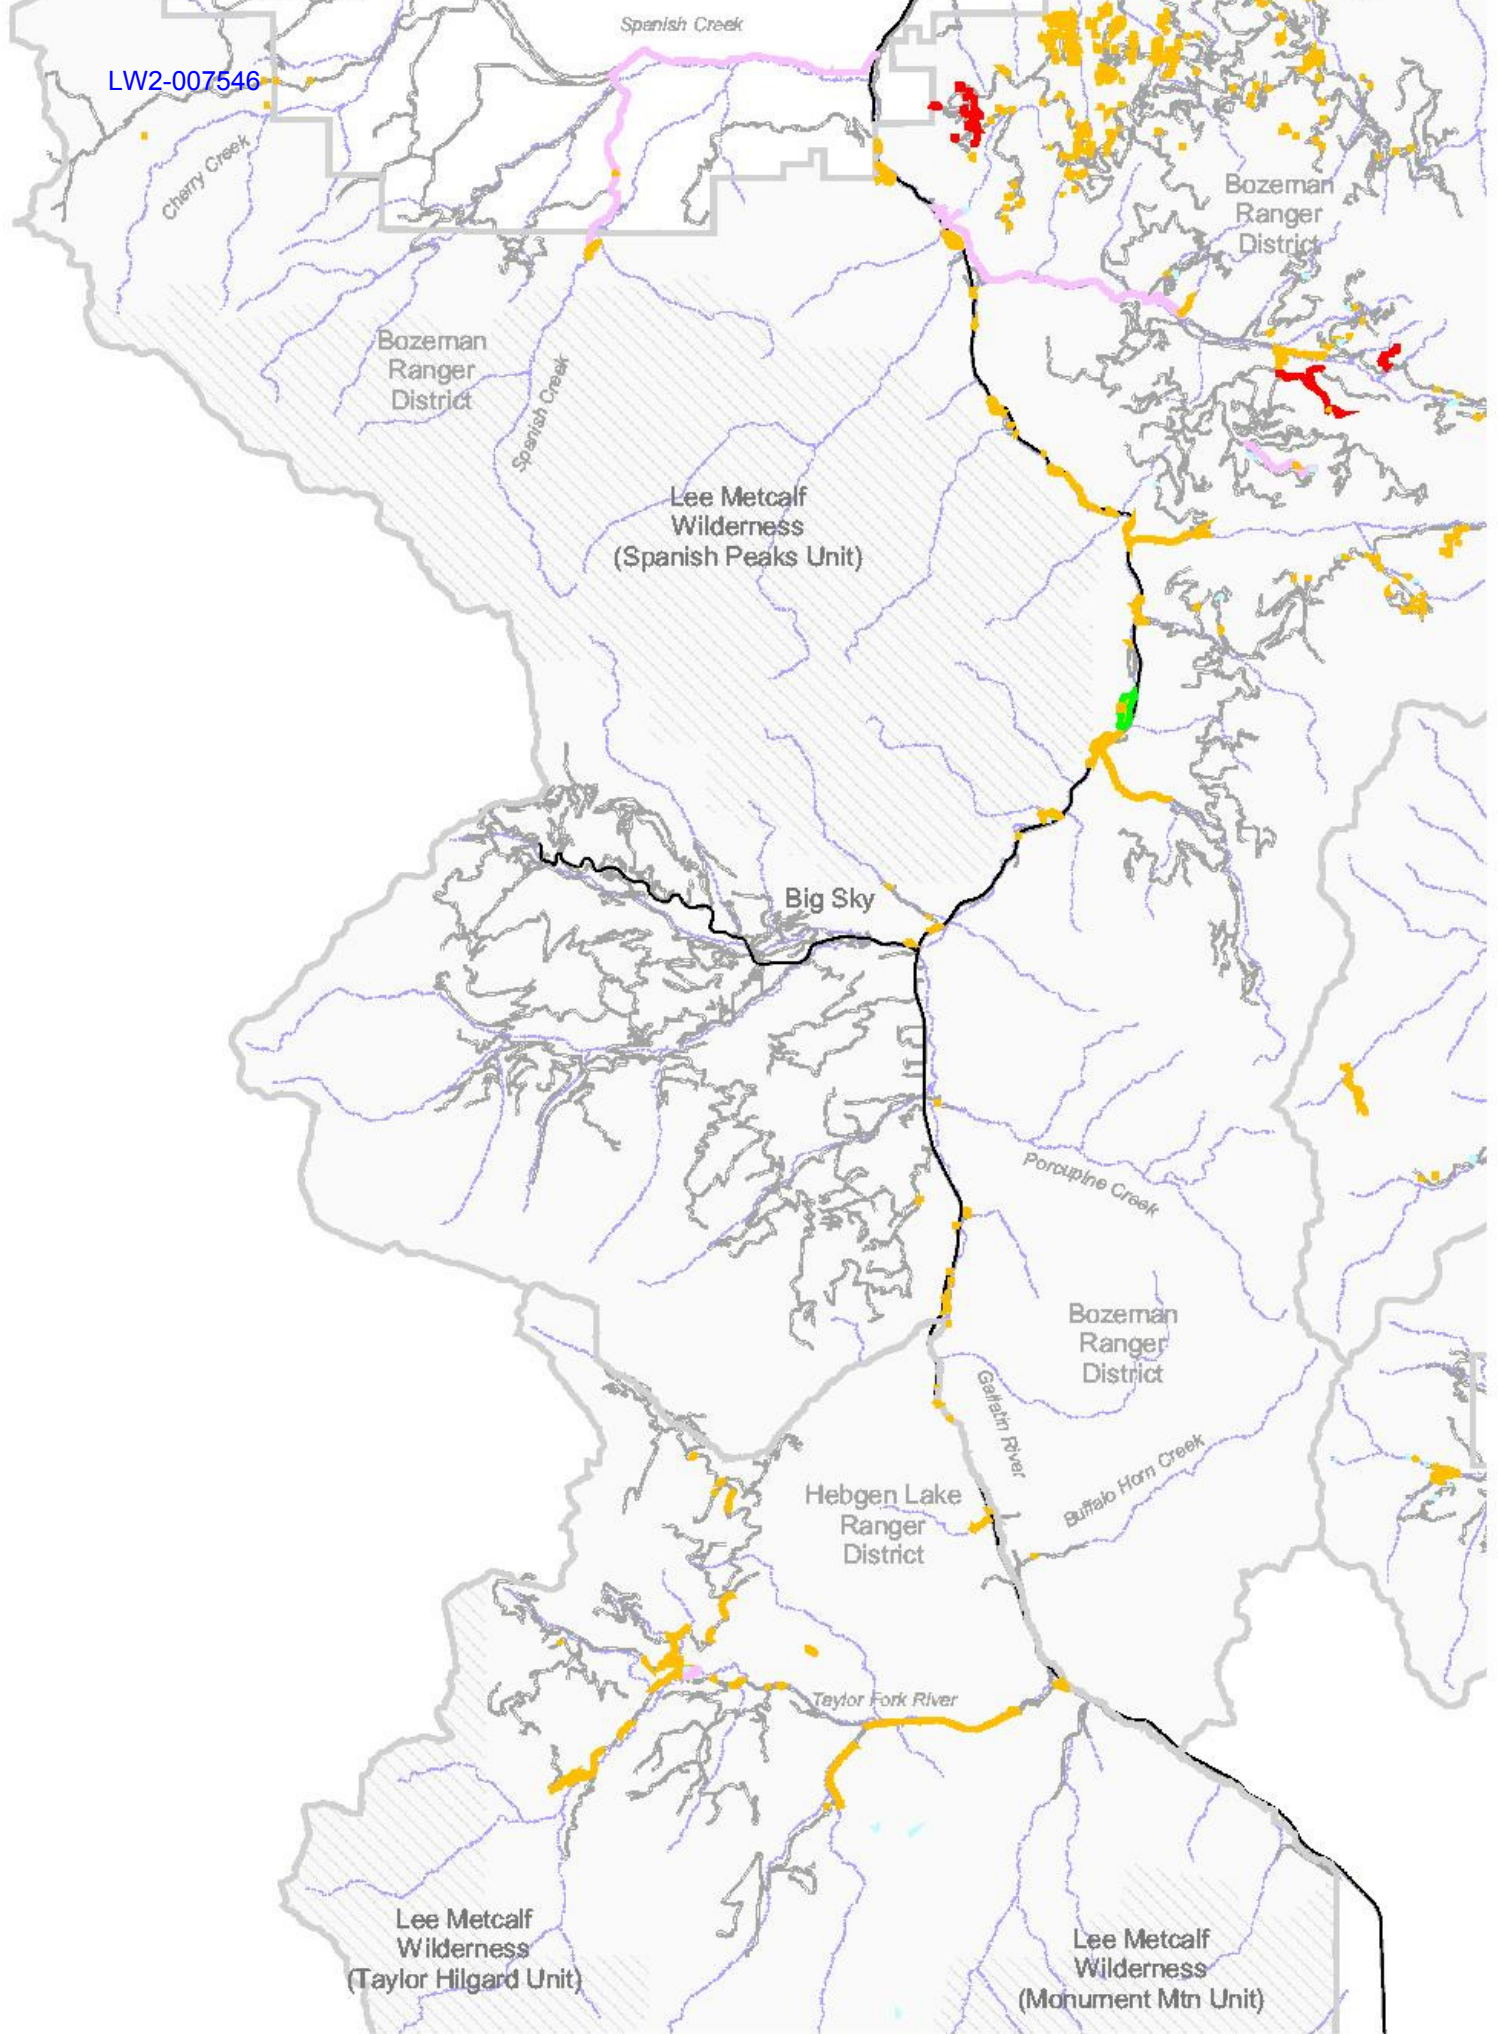

# Invasive Weed Treatment Project Gallatin National Forest

Figure 1-1

(Note: Project Area is the Gallatin Forest)

5 0 5 10 15 Miles

LW2-007525

LW2-007526

LW2-007527

LEGEND

**Alternatives 1, 2, 3 and 4  
Cooke City Area  
Invasive Weeds Treatment Project  
Gallatin National Forest  
Figure 2-22**

LW2-007546

LW2-007547

Spanish Creek

Cherry Creek

Bozeman  
Ranger  
District

Spanish Creek

Idaho  
Montana

Cabin Creek

Sheep Creek

Milk Creek

Washina Creek

Red Canyon

South Park Madison River

LW2-007552

Sheep Creek

Milk Creek

Washina Creek

Red Canyon

South Park Madison River

Idaho  
Montana