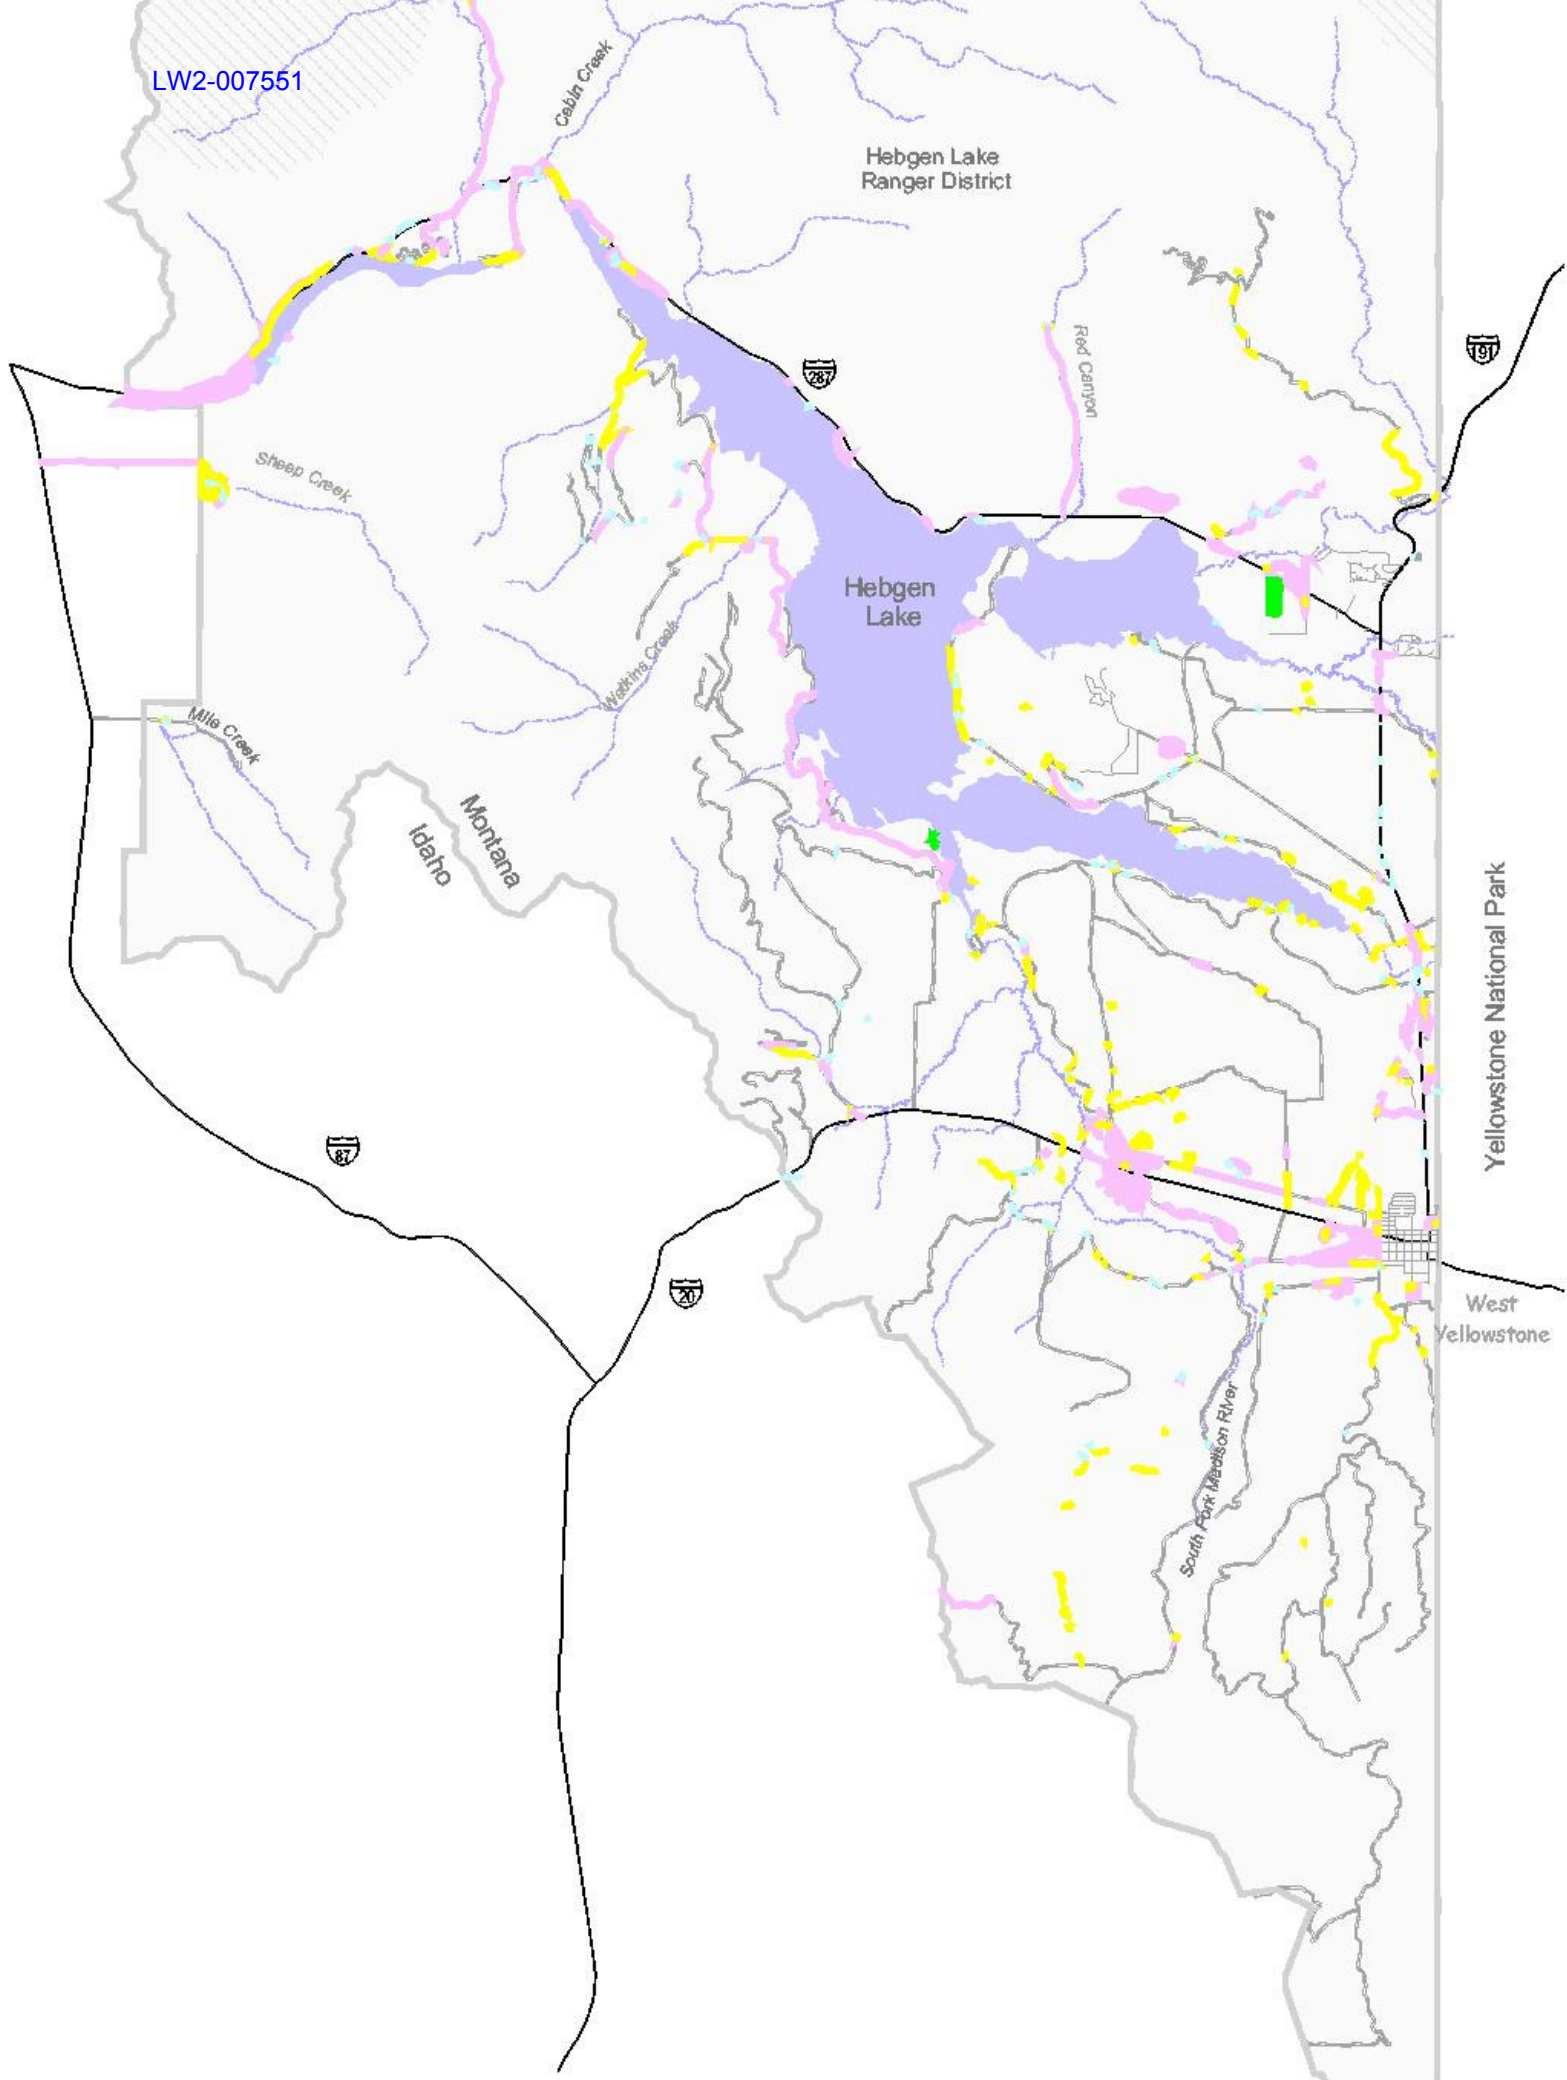

LW2-007551

Hebgen Lake
Ranger District

Hebgen
Lake

Yellowstone National Park

West
Yellowstone

Idaho
Montana

Cabin Creek

Sheep Creek

Milk Creek

Washina Creek

Red Canyon

South Park Madison River