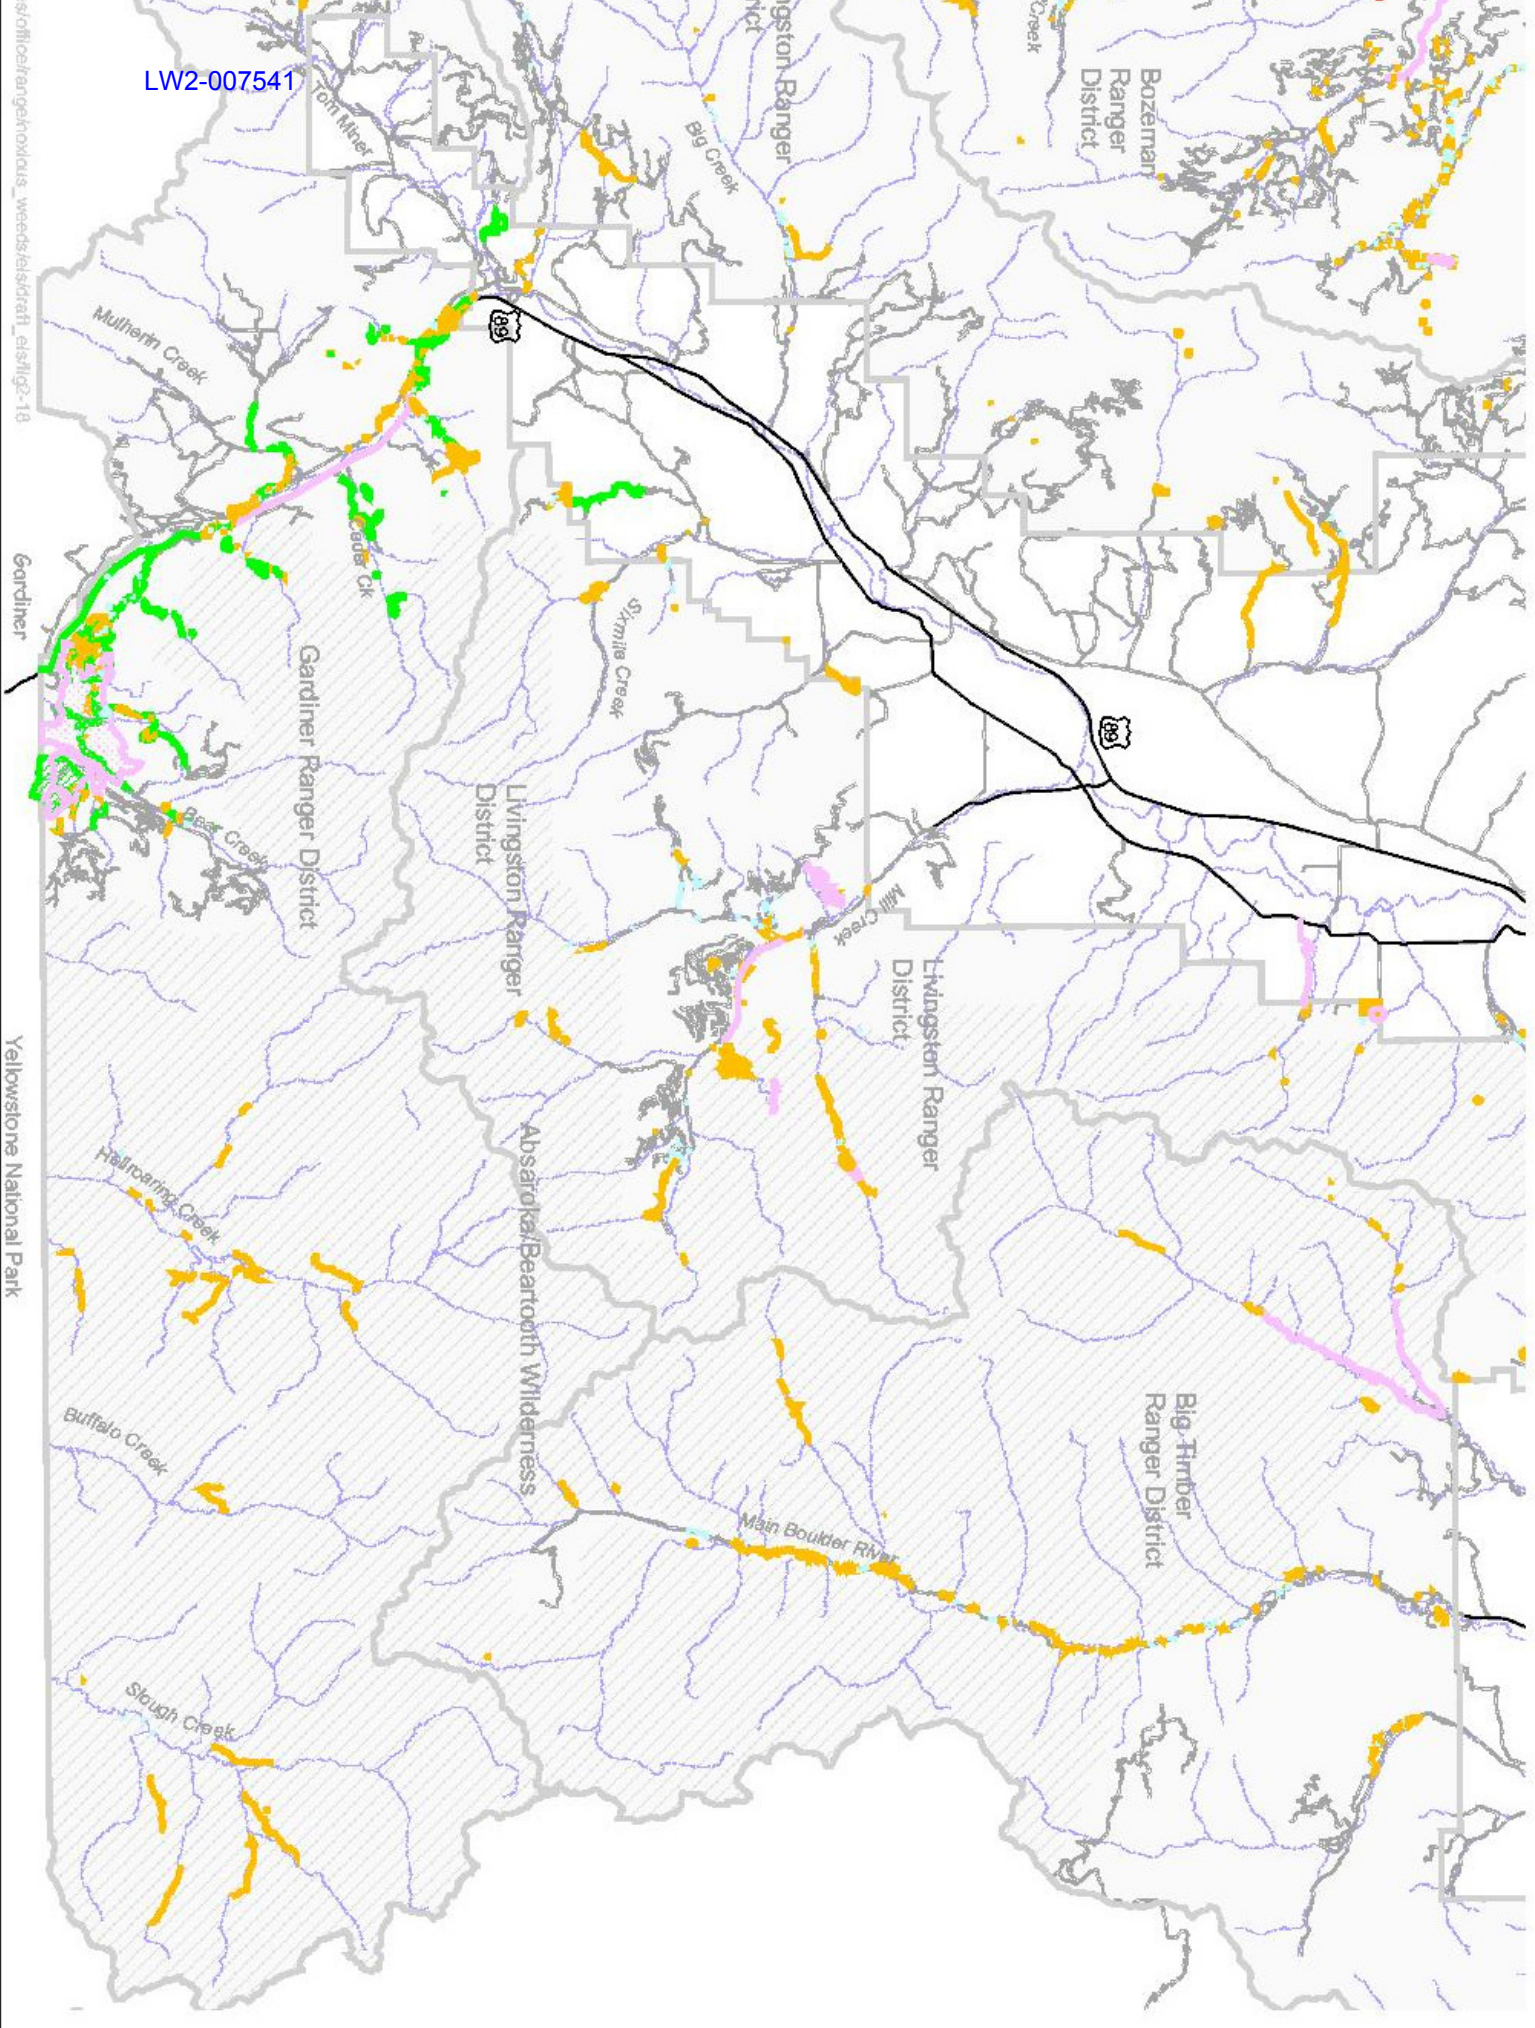

LW2-007541

LEG
● AV
● BI
● H
● M
● OC

software\arange\oklaus_weeds\elst\drat1_elstfig2-18

Gardiner

Yellowstone National Park

Gallatin