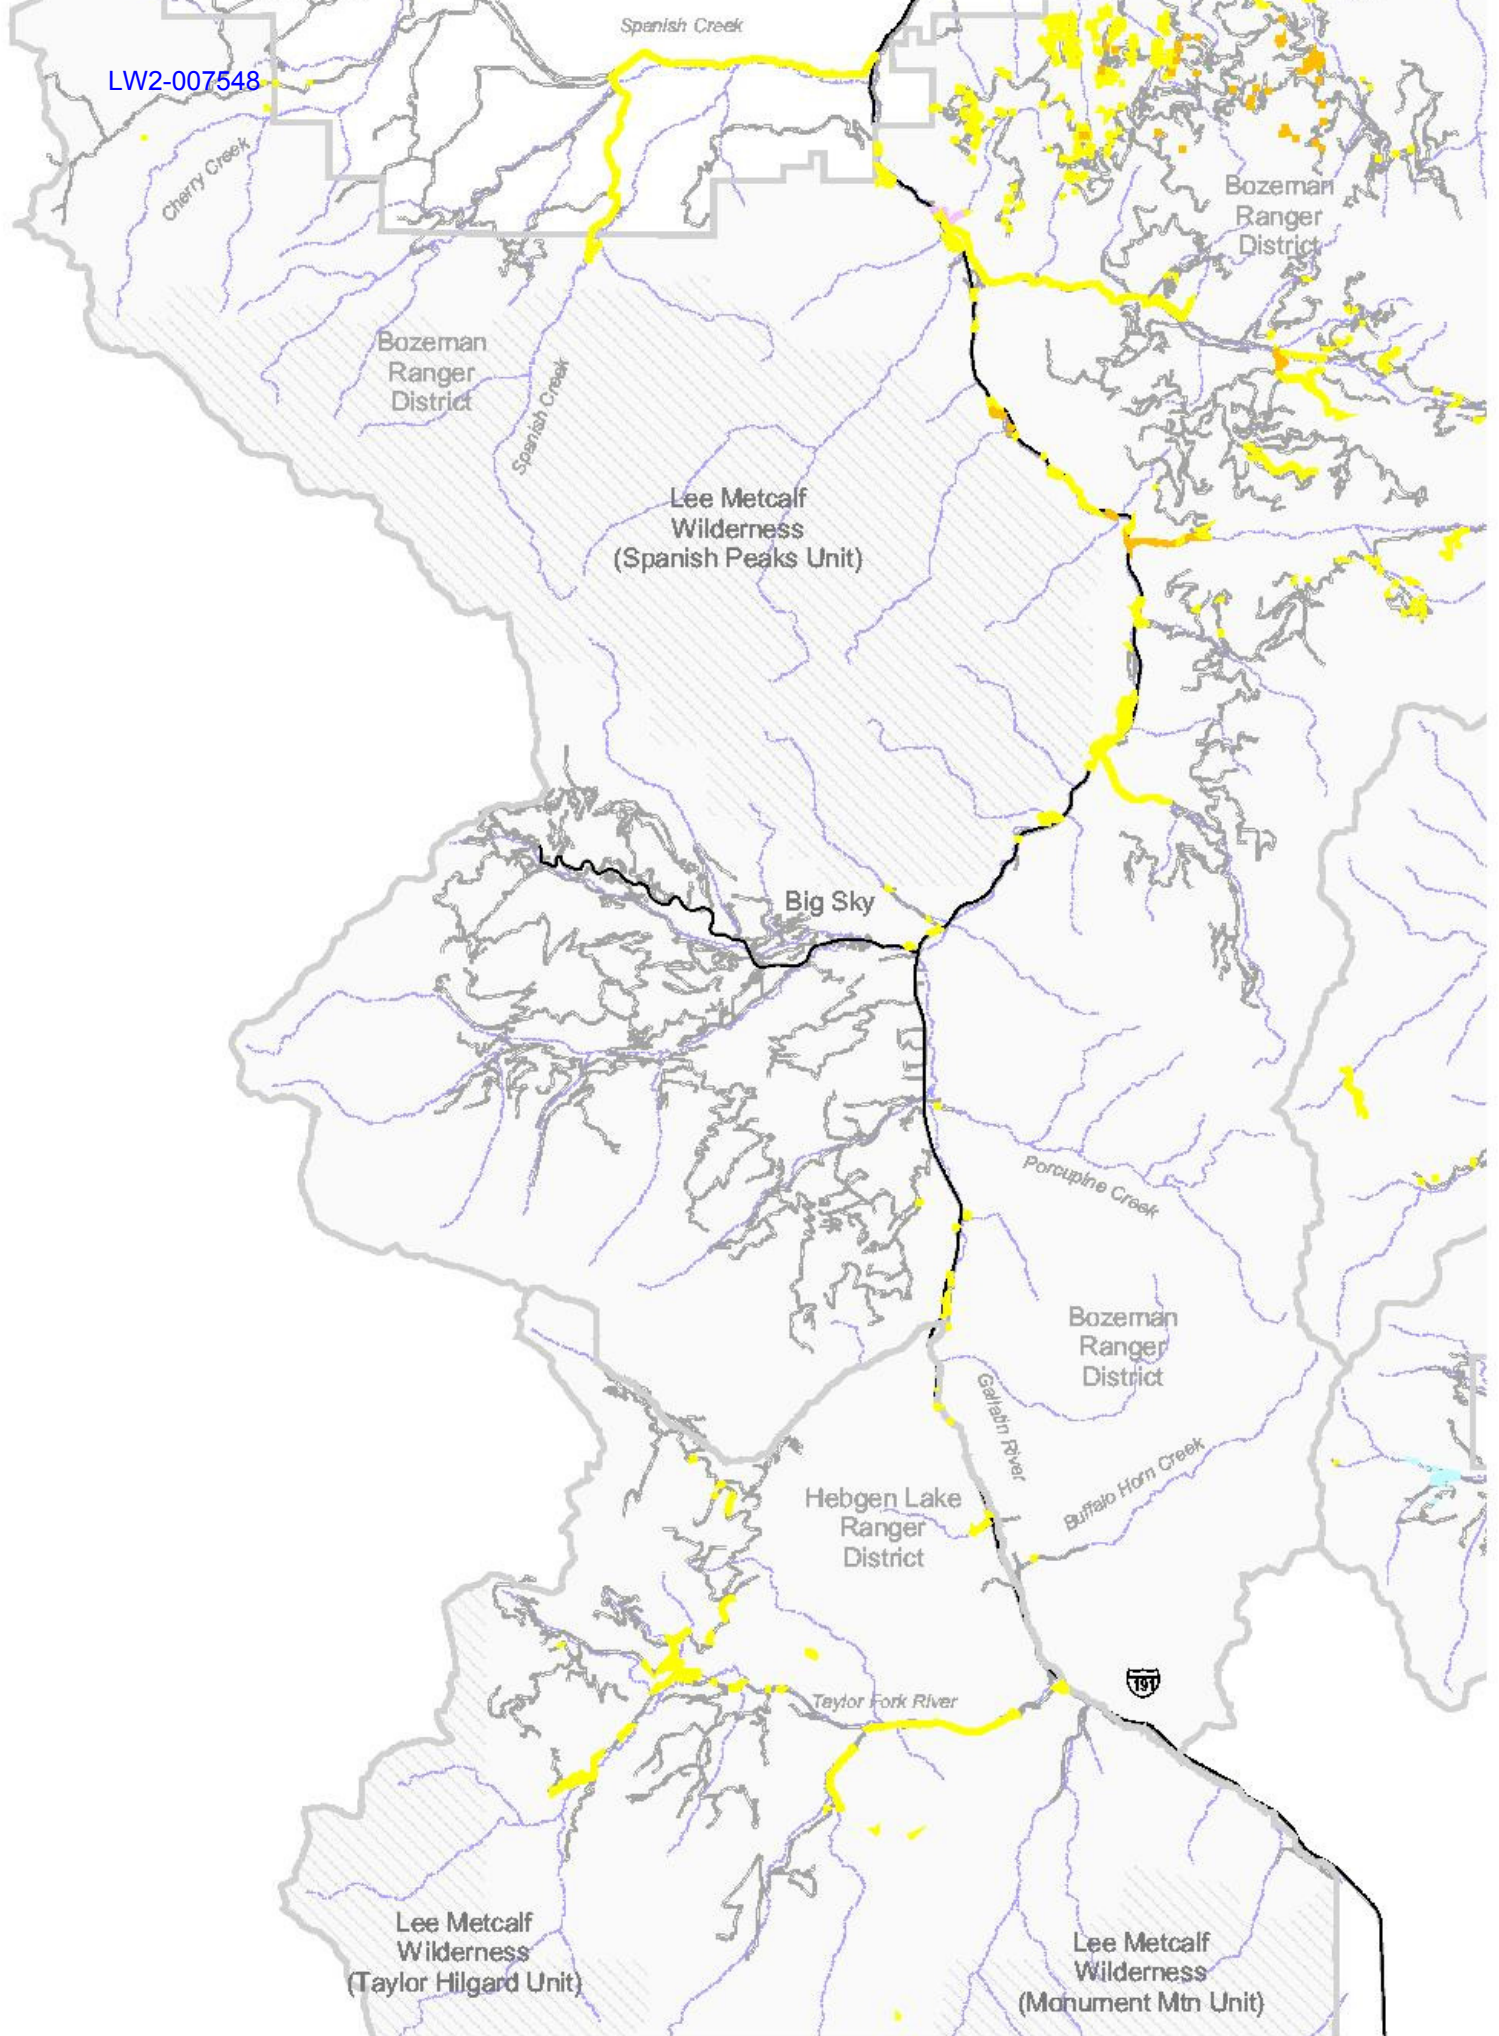

Lee Metcalf  
Wilderness  
(Spanish Peaks Unit)

Bozeman  
Ranger  
District

Big Sky

Porcupine Creek

Bozeman  
Ranger  
District

Gallatin River

Buffalo Horn Creek

Hebgen Lake  
Ranger  
District

Taylor Fork River

Lee Metcalf  
Wilderness  
(Taylor Hilgard Unit)

Lee Metcalf  
Wilderness  
(Monument Mtn Unit)

LW2-007548

LW2-007549

LW2-007550

Hebgen Lake  
Ranger District

Hebgen  
Lake

Idaho  
Montana

Cabin Creek

Sheep Creek

Milk Creek

Washina Creek

Red Canyon

South Park Madison River

LW2-007552

Sheep Creek

Milk Creek

Washina Creek

Red Canyon

South Park Madison River

Idaho  
Montana