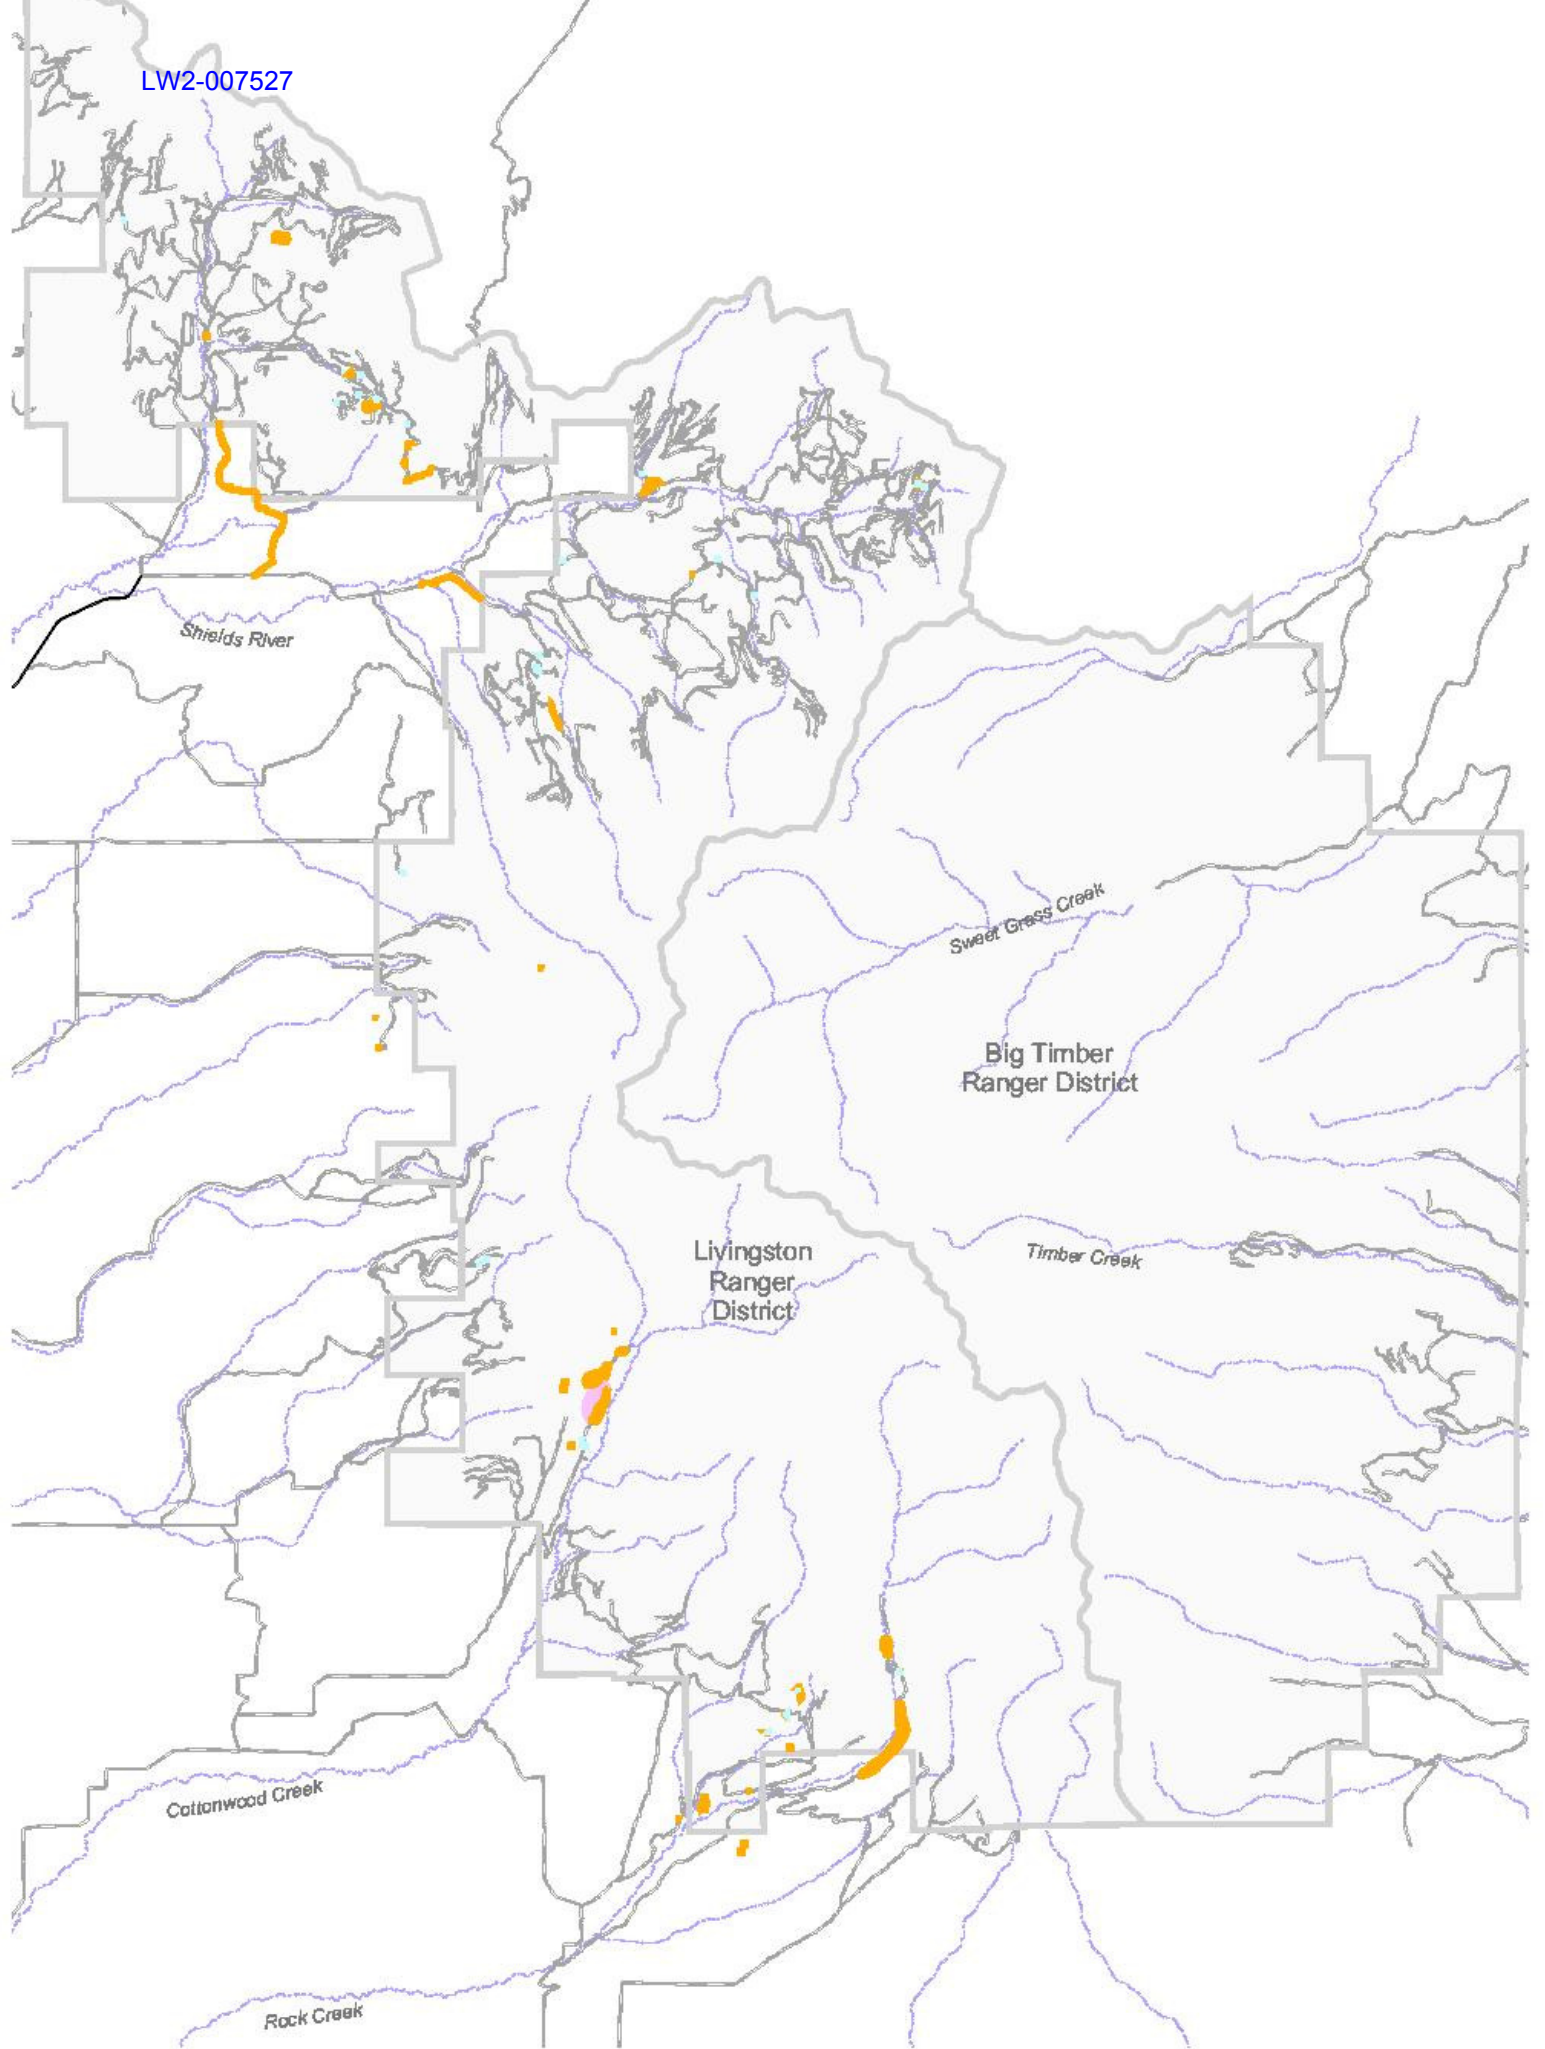

# Invasive Weed Treatment Project Gallatin National Forest

Figure 1-1

(Note: Project Area is the Gallatin Forest)

5 0 5 10 15 Miles

LW2-007525

LW2-007526

LW2-007527

LEGEND

**Alternatives 1, 2, 3 and 4  
Cooke City Area  
Invasive Weeds Treatment Project  
Gallatin National Forest  
Figure 2-22**

LW2-007546

LW2-007547

Spanish Creek

Cherry Creek

Bozeman  
Ranger  
District

Spanish Creek

Idaho  
Montana

Cabin Creek

Sheep Creek

Milk Creek

Washina Creek

Red Canyon

South Park Madison River

LW2-007552

Sheep Creek

Milk Creek

Washina Creek

Red Canyon

South Park Madison River

Idaho  
Montana