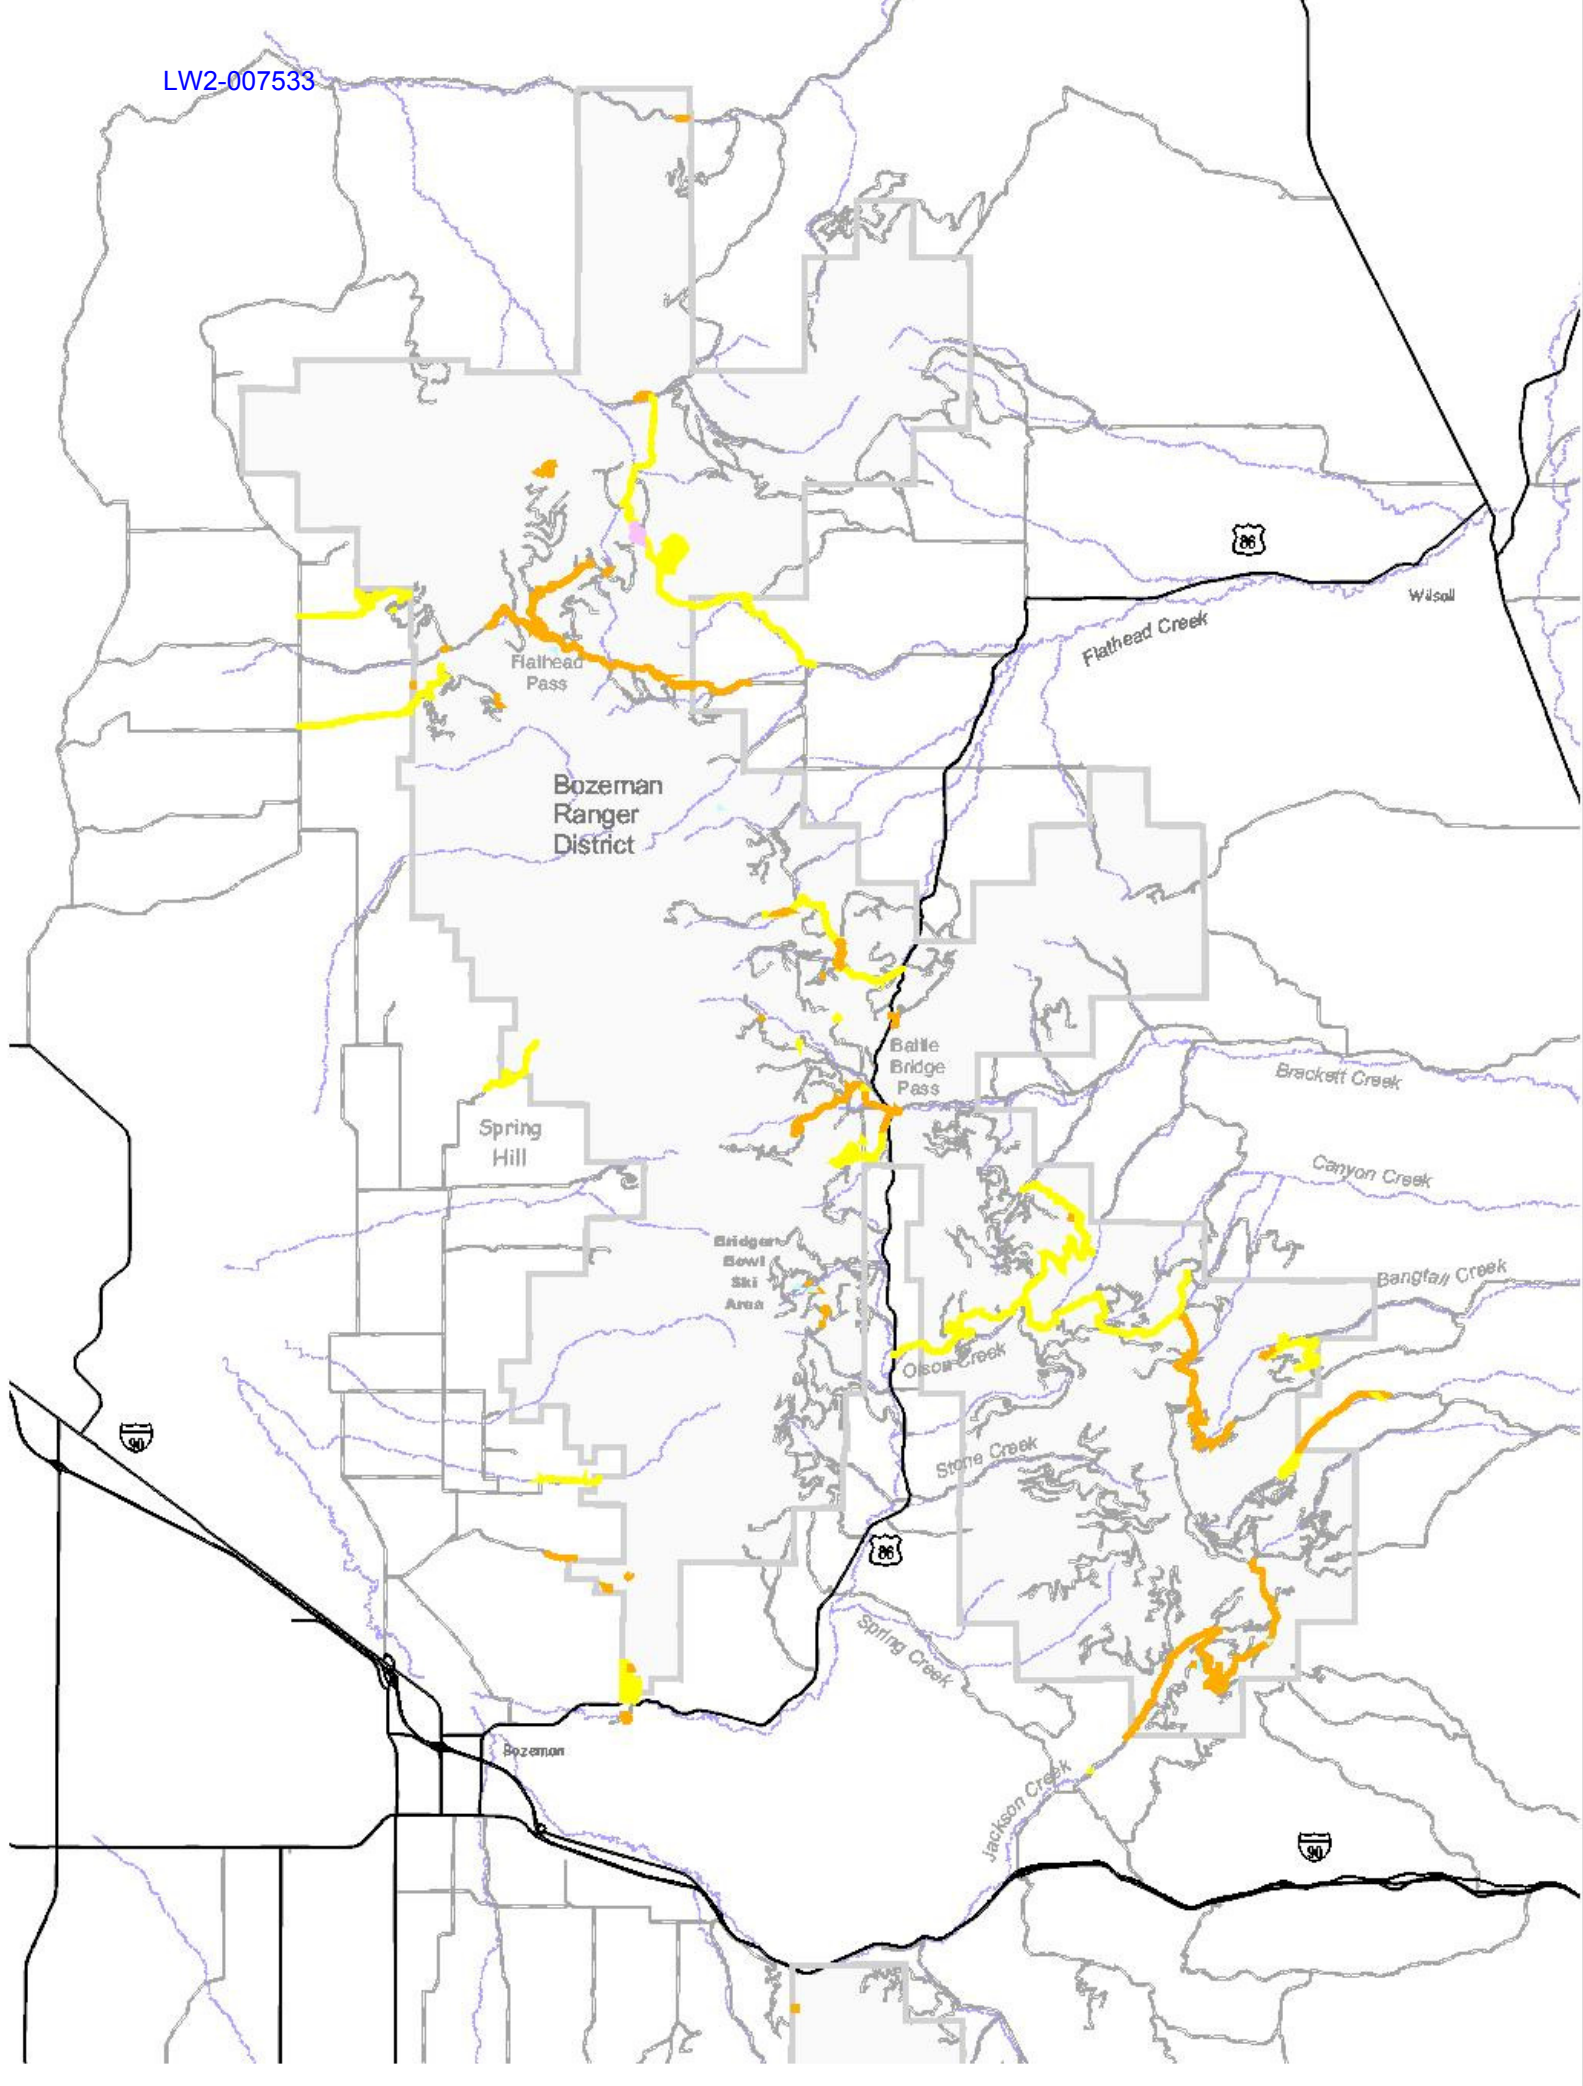

# Invasive Weed Treatment Project Gallatin National Forest

Figure 1-1

(Note: Project Area is the Gallatin Forest)

5 0 5 10 15 Miles

LW2-007525

LW2-007526

LW2-007527

LEGEND

**Alternatives 1, 2, 3 and 4  
Cooke City Area  
Invasive Weeds Treatment Project  
Gallatin National Forest  
Figure 2-22**

LW2-007546

LW2-007547

Spanish Creek

Cherry Creek

Bozeman  
Ranger  
District

Spanish Creek

Idaho  
Montana

Cabin Creek

Sheep Creek

Milk Creek

Washina Creek

Red Canyon

South Park Madison River

LW2-007552

Sheep Creek

Milk Creek

Washina Creek

Red Canyon

South Park Madison River

Idaho  
Montana