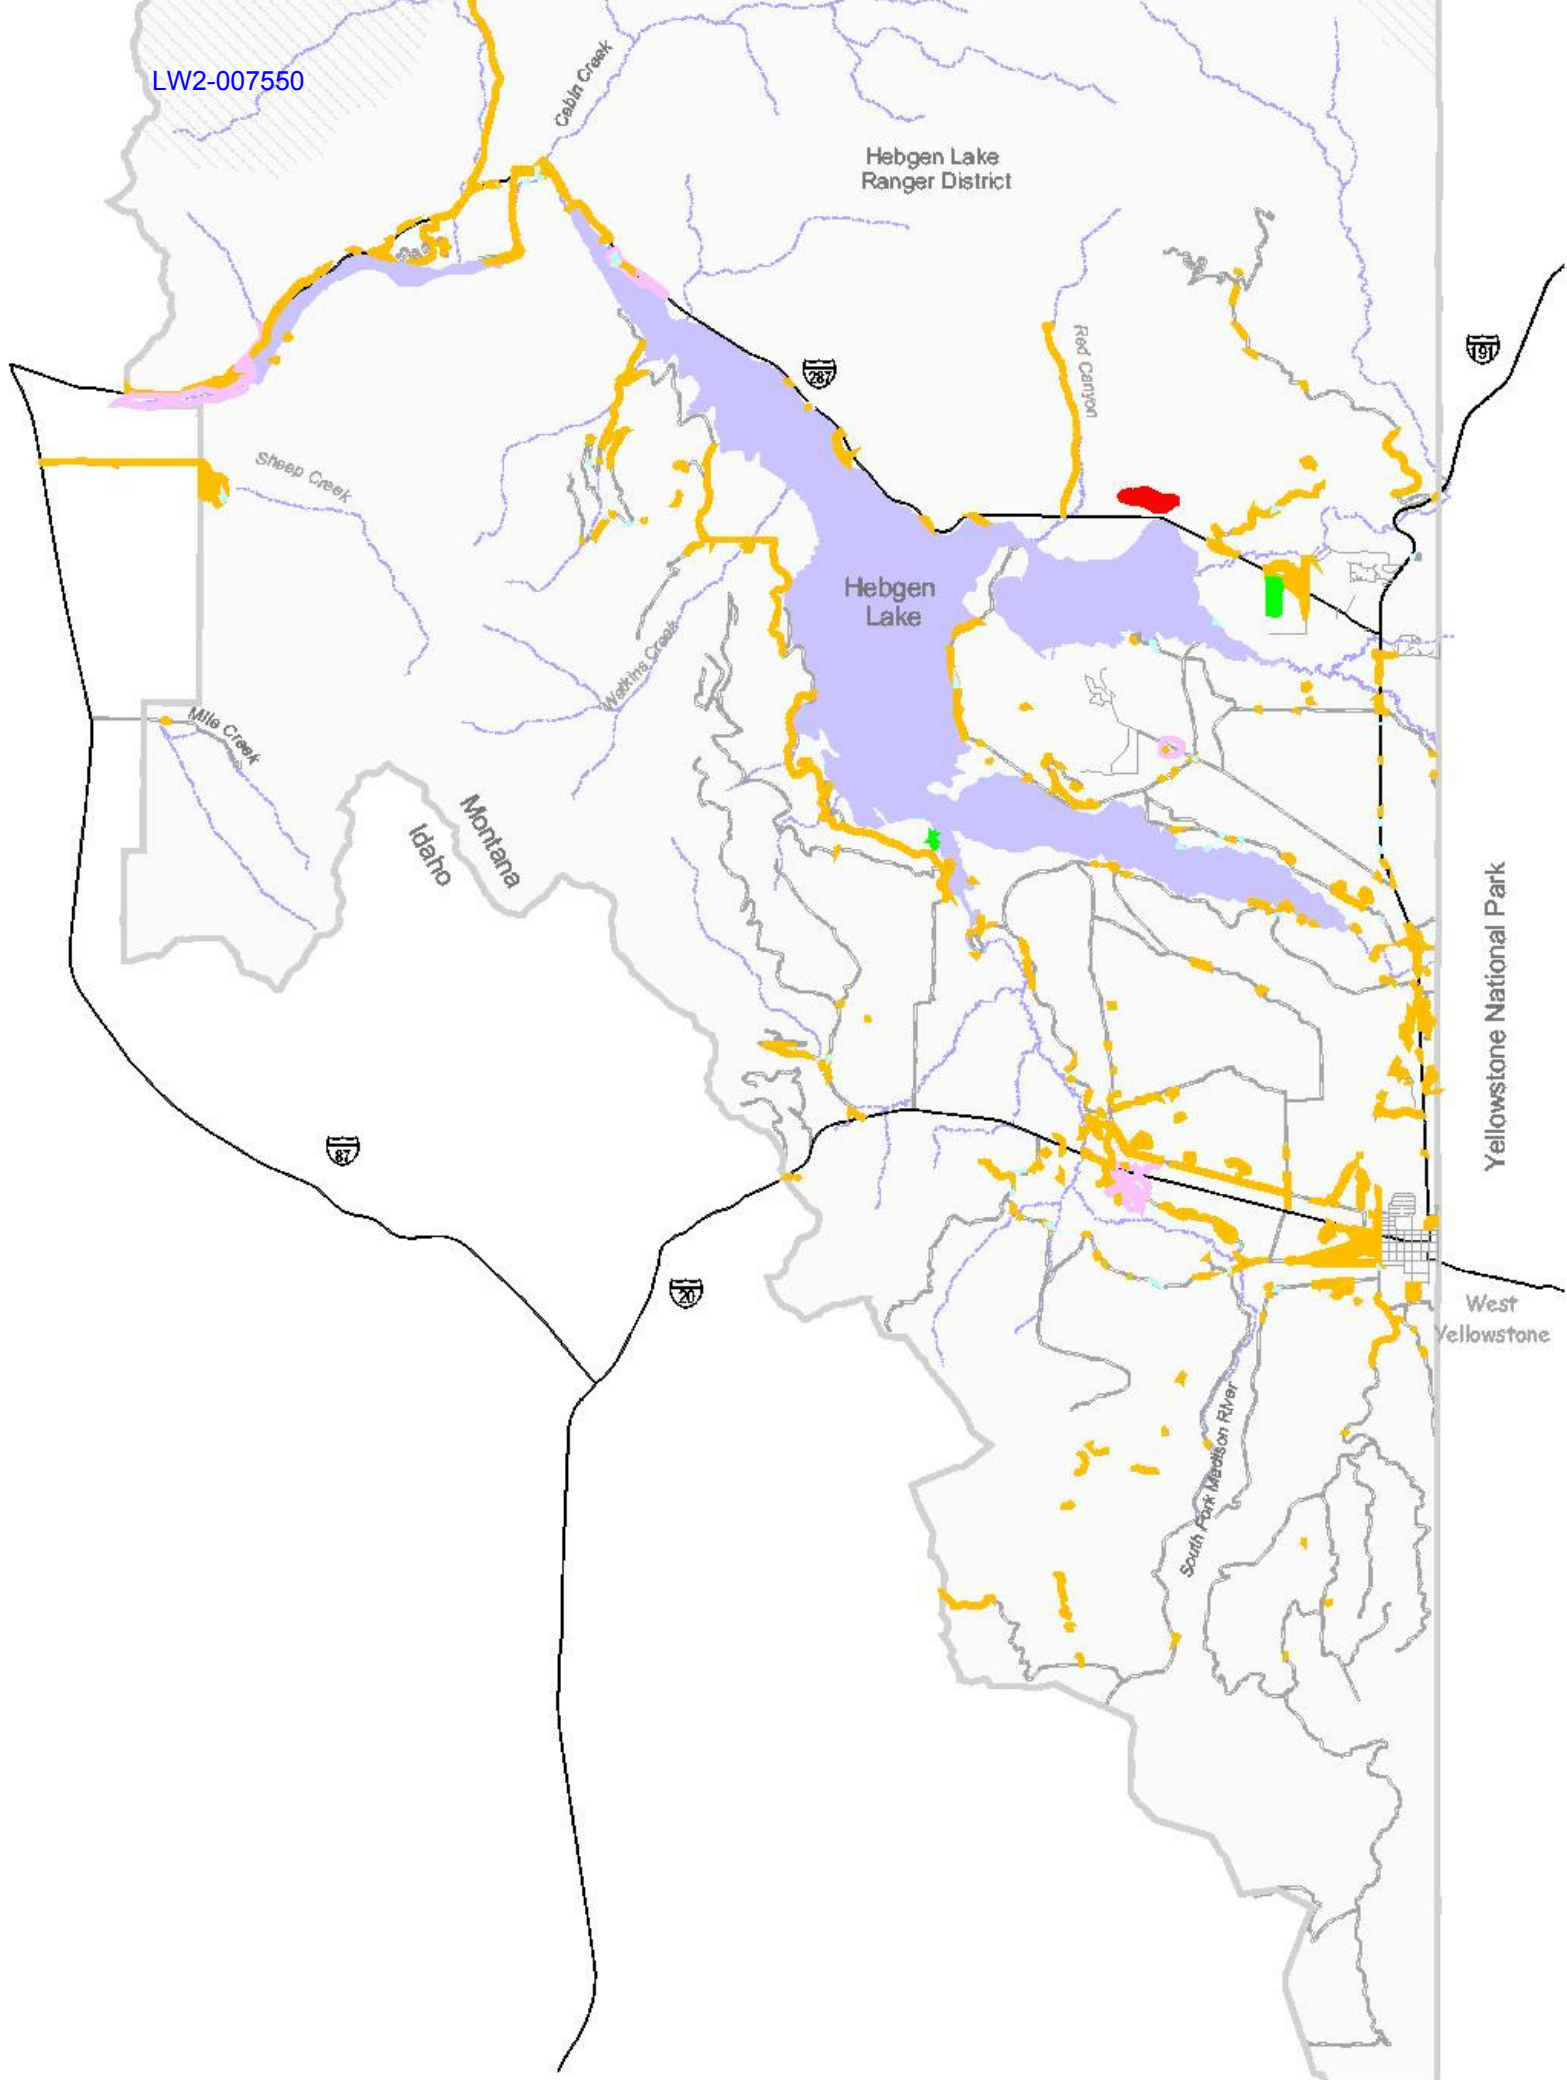

**Alternatives 1, 2, 3 and 4  
Cooke City Area  
Invasive Weeds Treatment Project  
Gallatin National Forest  
Figure 2-22**

LW2-007546

LW2-007547

Spanish Creek

Cherry Creek

Bozeman  
Ranger  
District

Spanish Creek

Taylor Fork River

Lee Metcalf  
Wilderness  
(Taylor Hilgard Unit)

Lee Metcalf  
Wilderness  
(Monument Mtn Unit)

LW2-007548

LW2-007549

LW2-007550

Hebgen Lake  
Ranger District

Hebgen  
Lake

Idaho  
Montana

Cabin Creek

Sheep Creek

Milk Creek

Washina Creek

Red Canyon

South Park Madison River

LW2-007552

Sheep Creek

Milk Creek

Washina Creek

Red Canyon

South Park Madison River

Idaho  
Montana