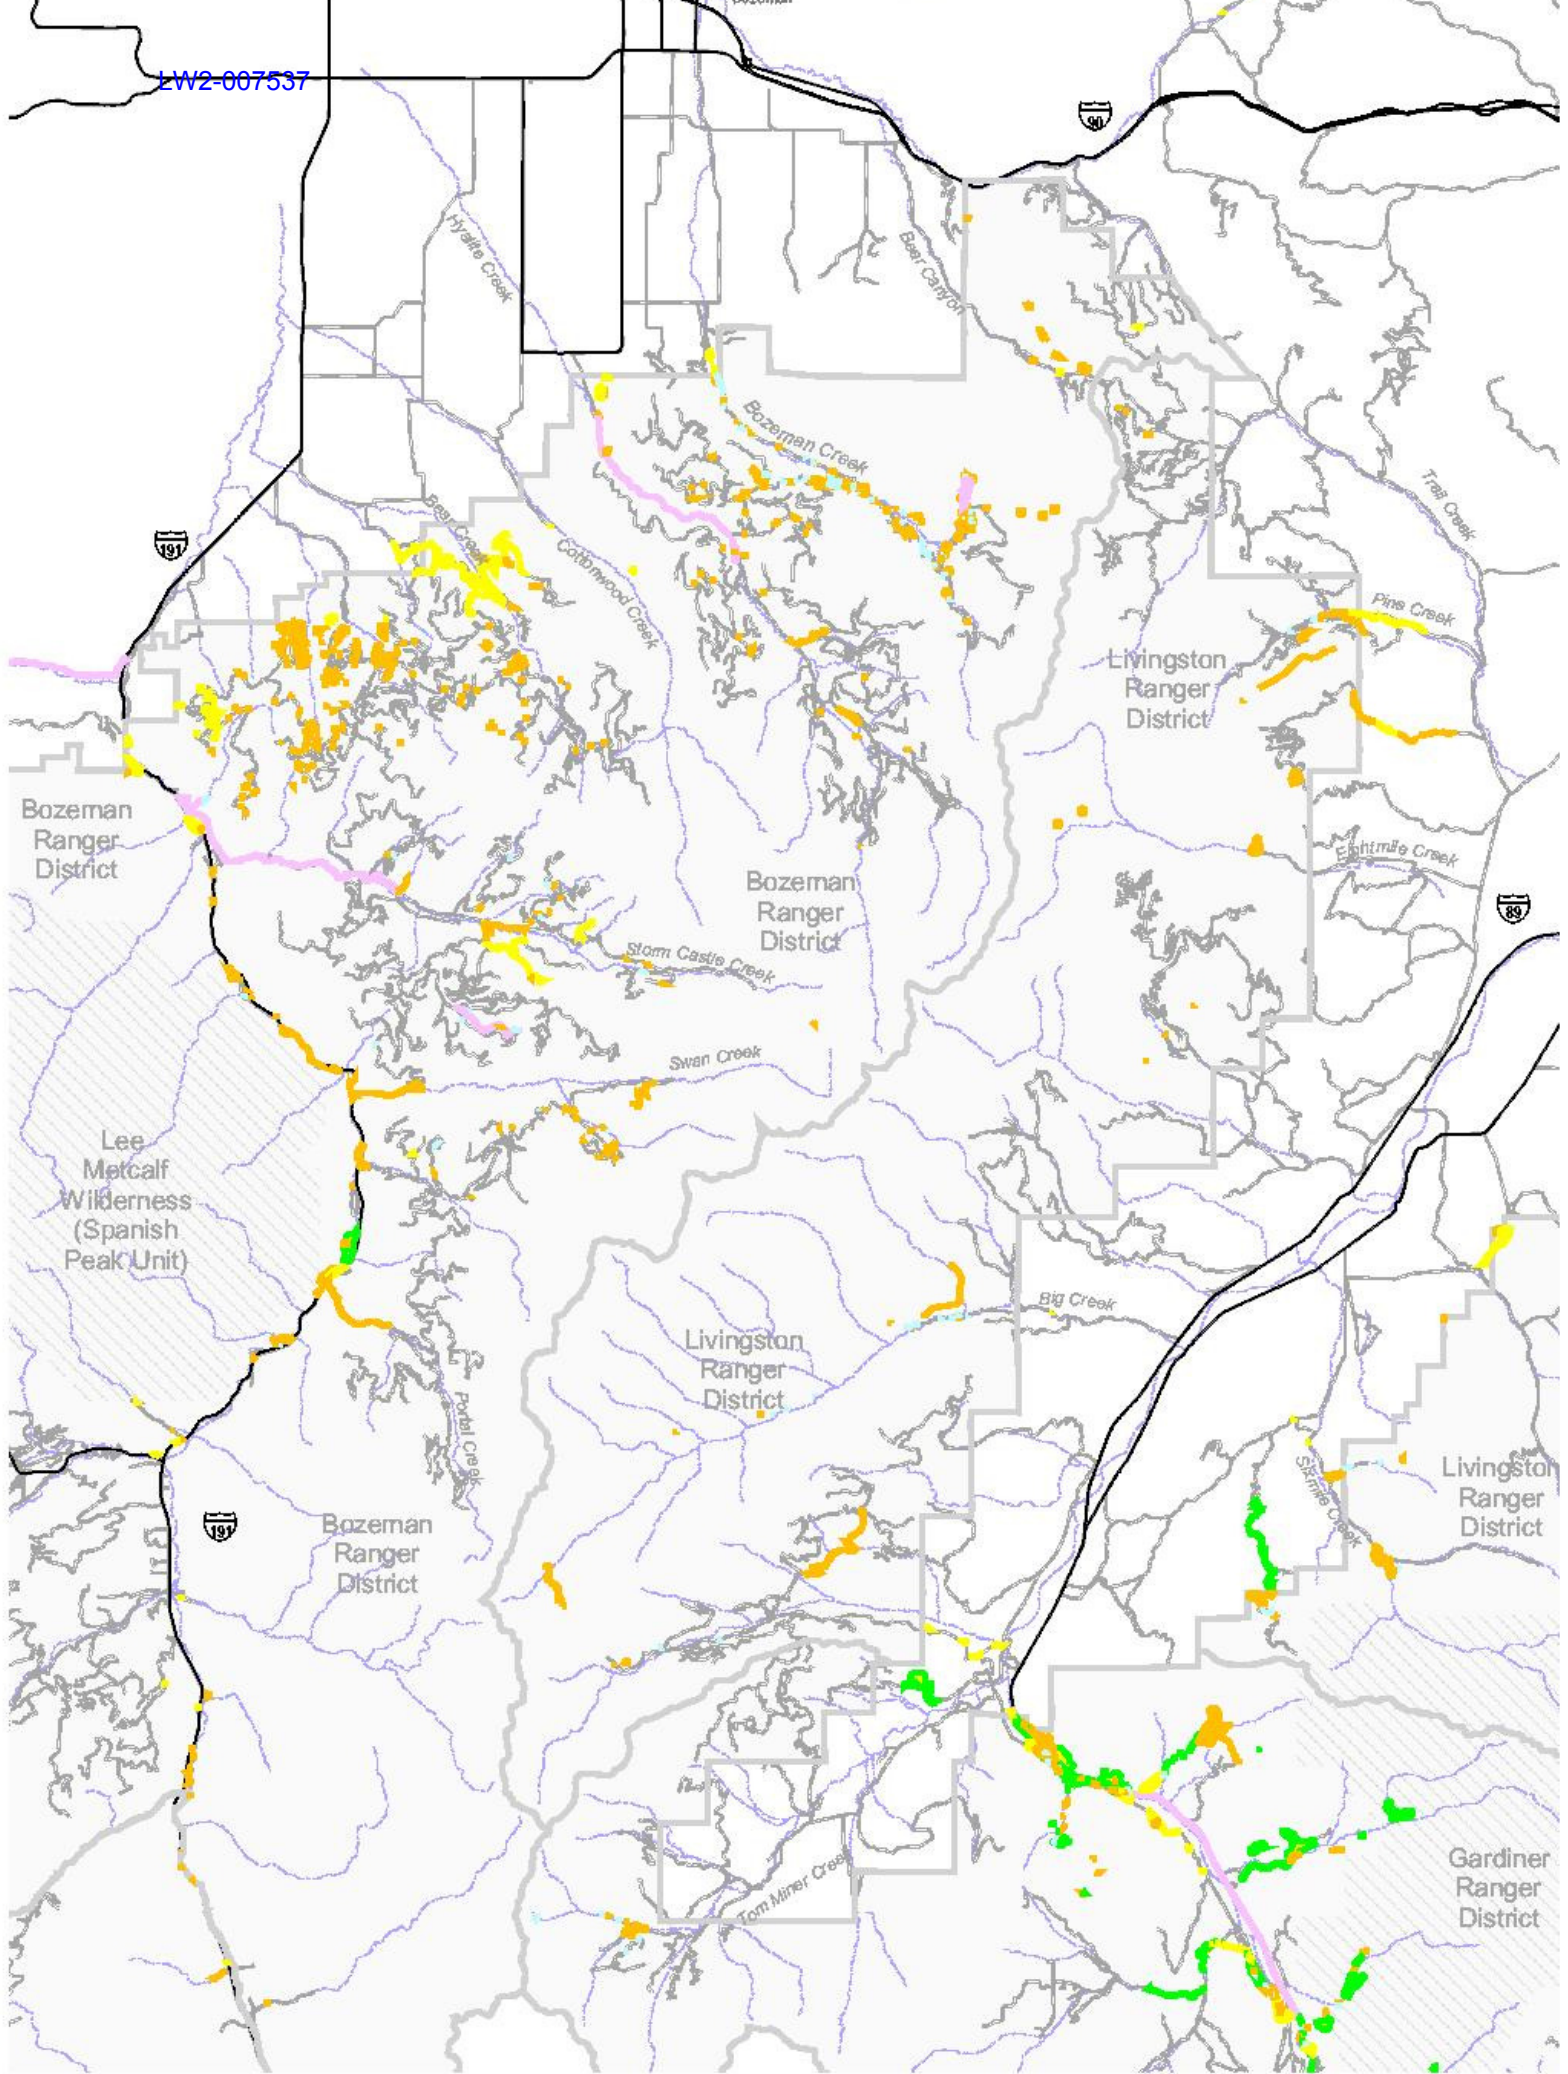

# Invasive Weed Treatment Project Gallatin National Forest

Figure 1-1

(Note: Project Area is the Gallatin Forest)

5 0 5 10 15 Miles

LW2-007525

LW2-007526

LW2-007527

LEGEND

**Alternatives 1, 2, 3 and 4  
Cooke City Area  
Invasive Weeds Treatment Project  
Gallatin National Forest  
Figure 2-22**

LW2-007546

LW2-007547

Spanish Creek

Cherry Creek

Bozeman  
Ranger  
District

Spanish Creek

Idaho  
Montana

Cabin Creek

Sheep Creek

Milk Creek

Washina Creek

Red Canyon

South Park Madison River

LW2-007552

Sheep Creek

Milk Creek

Washina Creek

Red Canyon

South Park Madison River

Idaho  
Montana