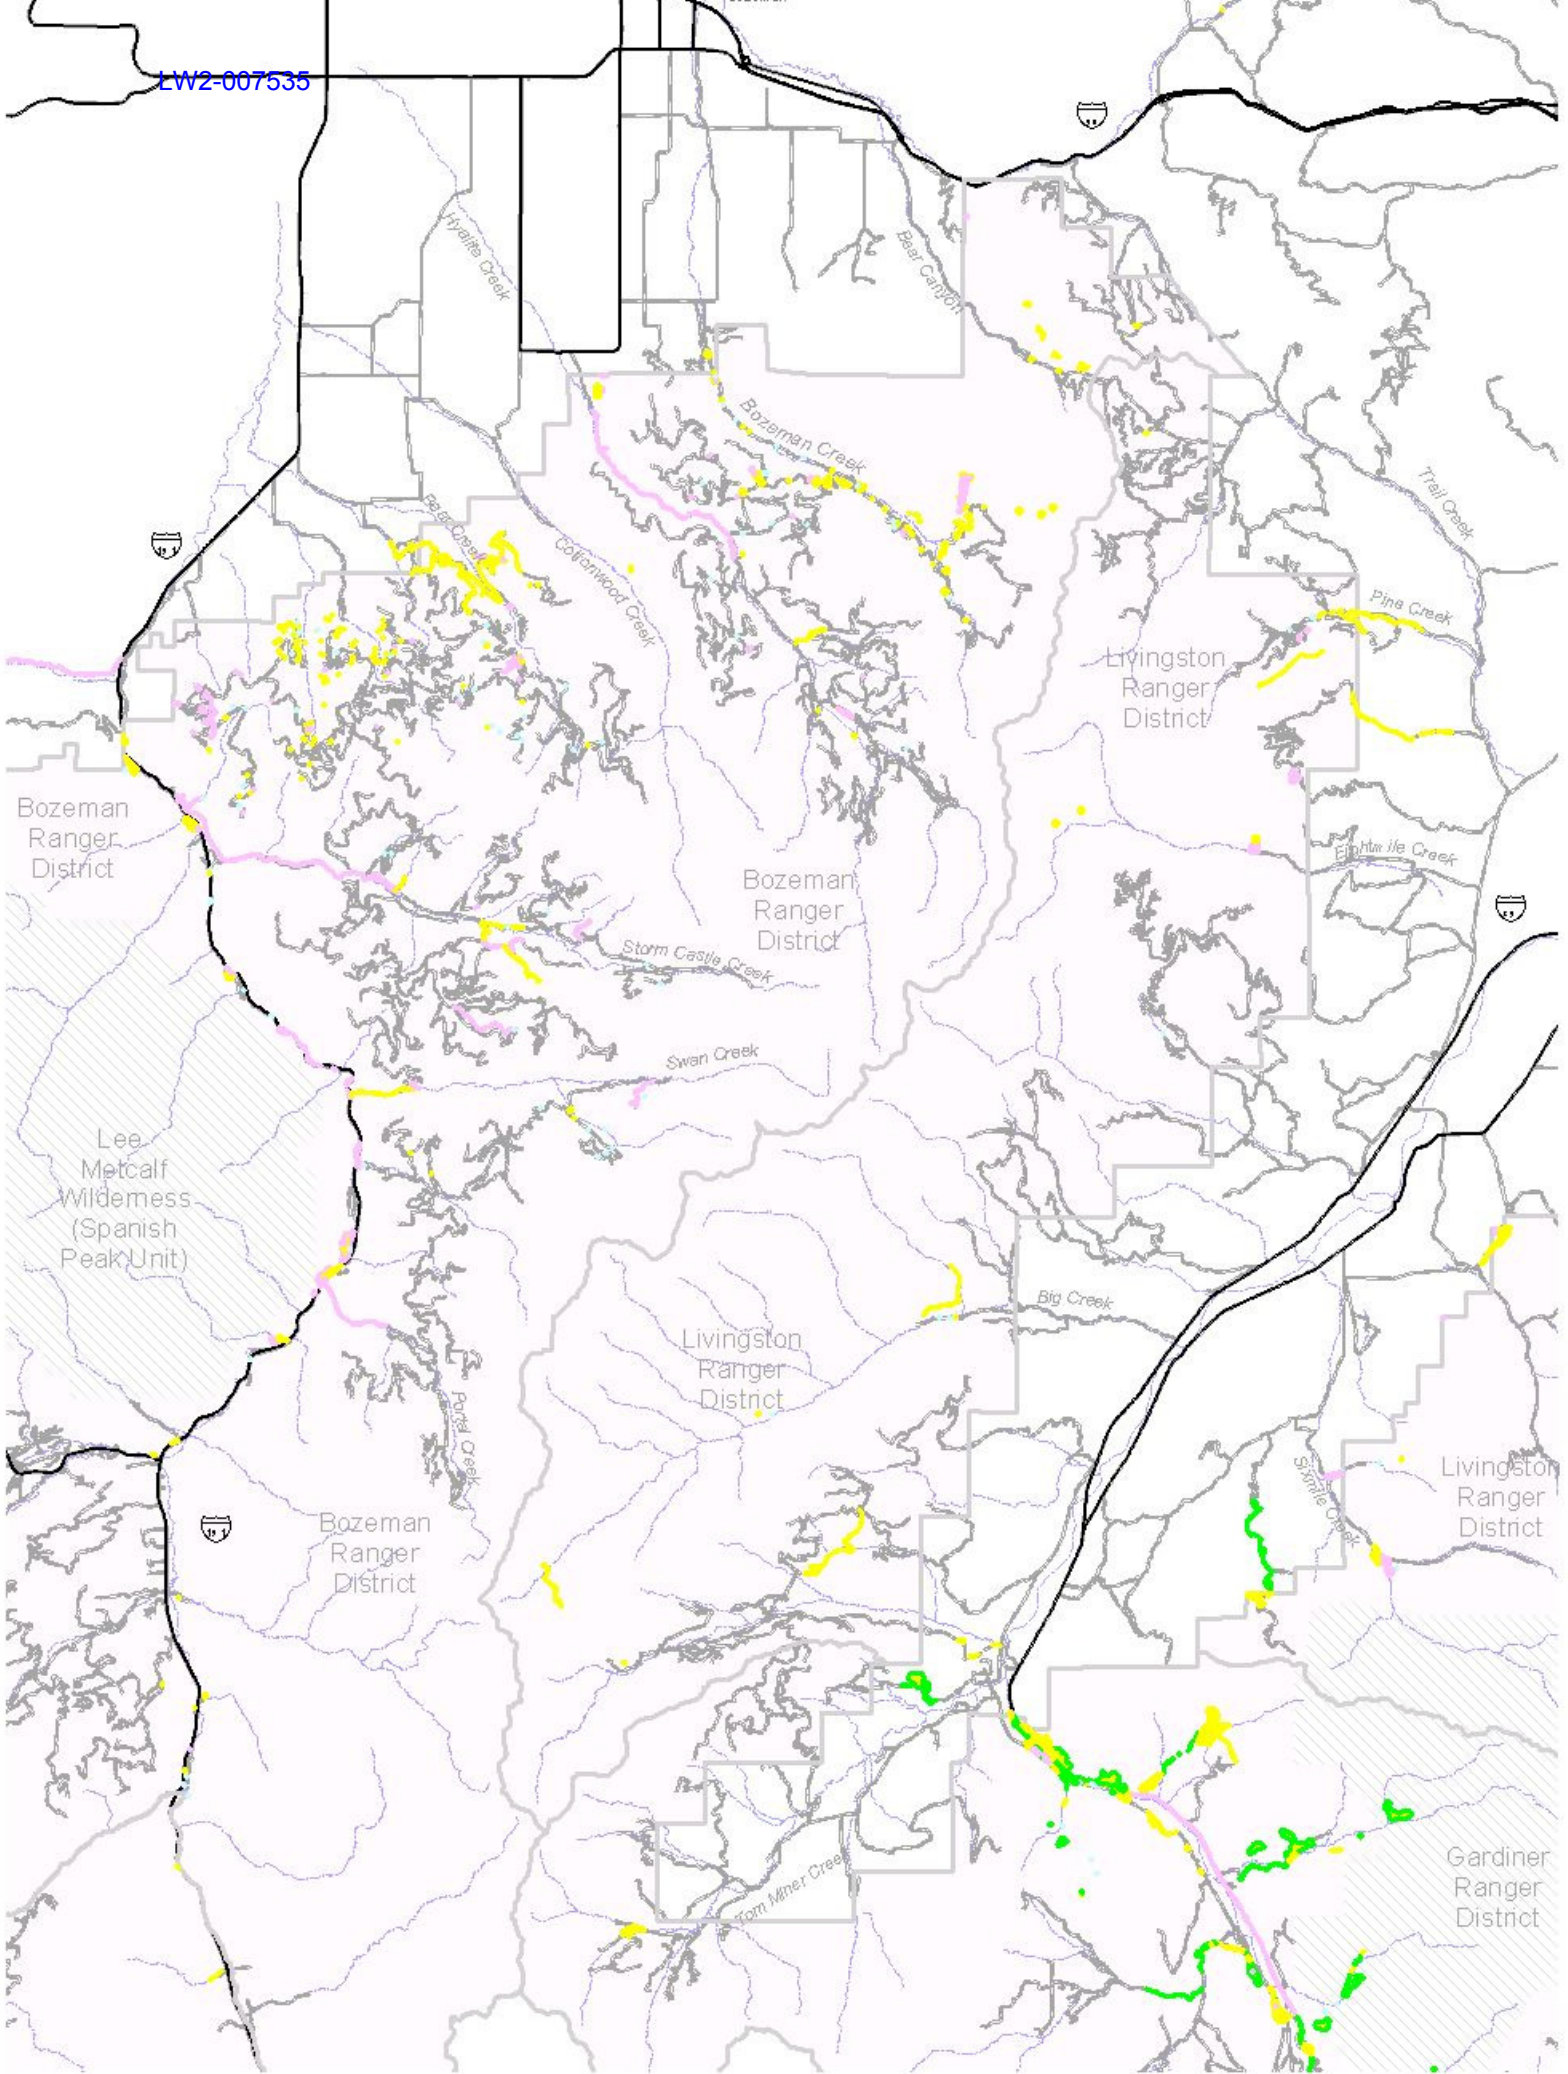

# Invasive Weed Treatment Project Gallatin National Forest

Figure 1-1

(Note: Project Area is the Gallatin Forest)

5 0 5 10 15 Miles

LW2-007525

LW2-007526

LW2-007527

LEGEND

**Alternatives 1, 2, 3 and 4  
Cooke City Area  
Invasive Weeds Treatment Project  
Gallatin National Forest  
Figure 2-22**

LW2-007546

LW2-007547

Spanish Creek

Cherry Creek

Bozeman  
Ranger  
District

Spanish Creek

Idaho  
Montana

Cabin Creek

Sheep Creek

Milk Creek

Washina Creek

Red Canyon

South Park Madison River

LW2-007552

Sheep Creek

Milk Creek

Washina Creek

Red Canyon

South Park Madison River

Idaho  
Montana